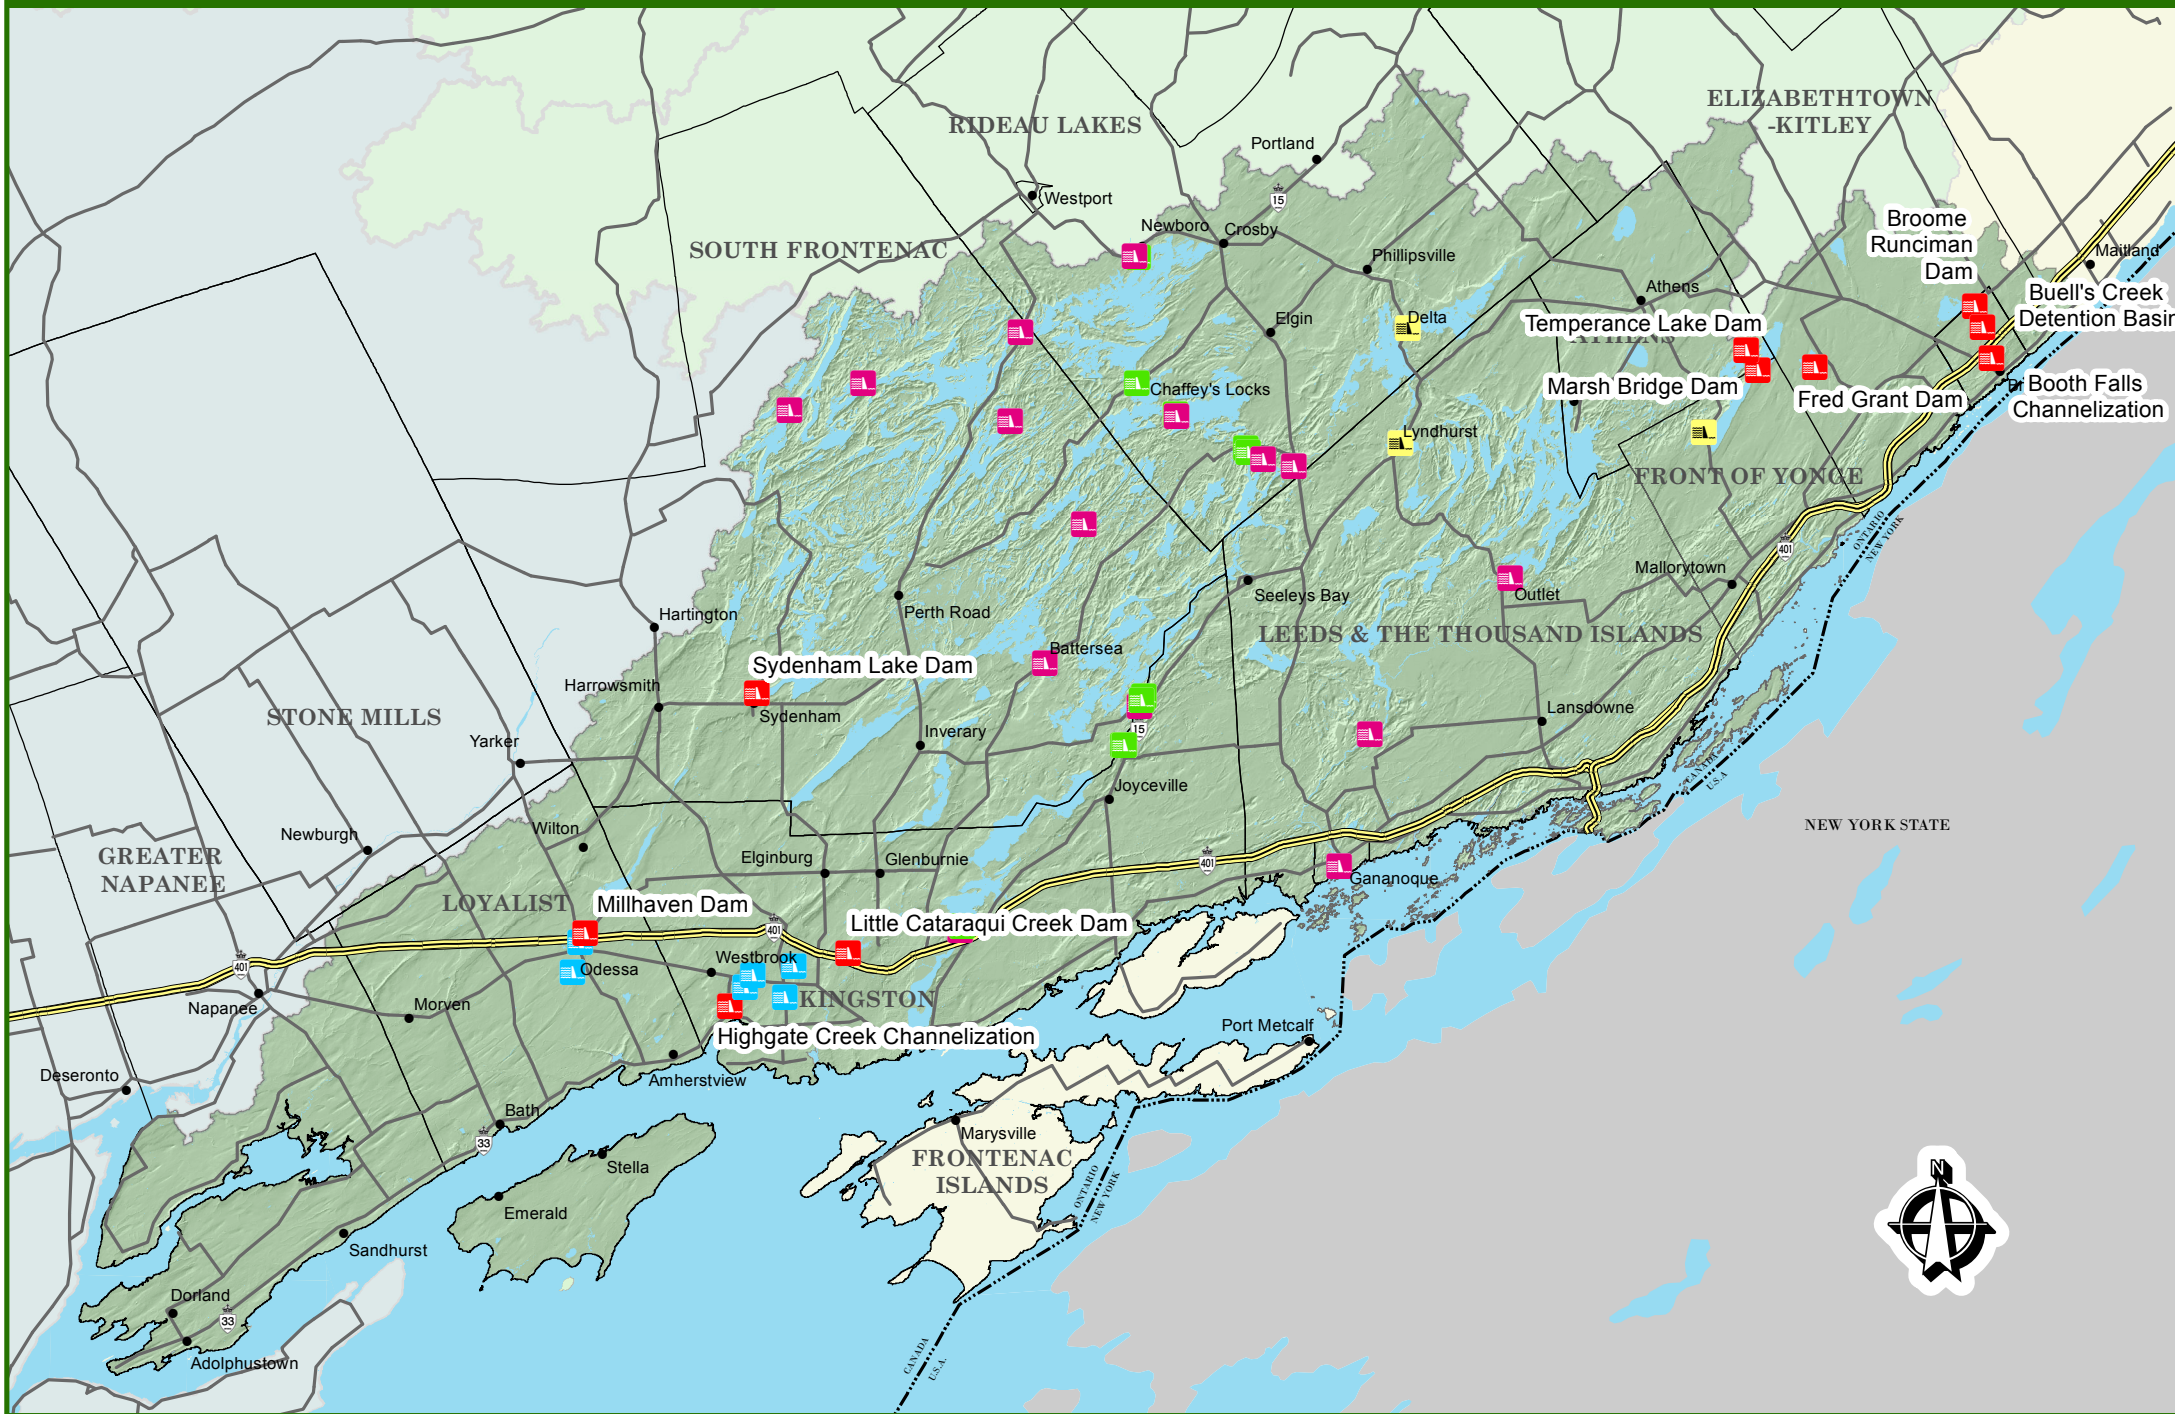

WATER CONTROL STRUCTURES

Legend

- CRCA Watershed
 - Communities
 - Municipalities
 - Major Roads
 - Highway 401
 - Waterbodies
- ### Water Control Structures
- CRCA
 - Fortis Generation
 - Ministry of Natural Resources
 - Municipal
 - Parks Canada - Rideau Canal