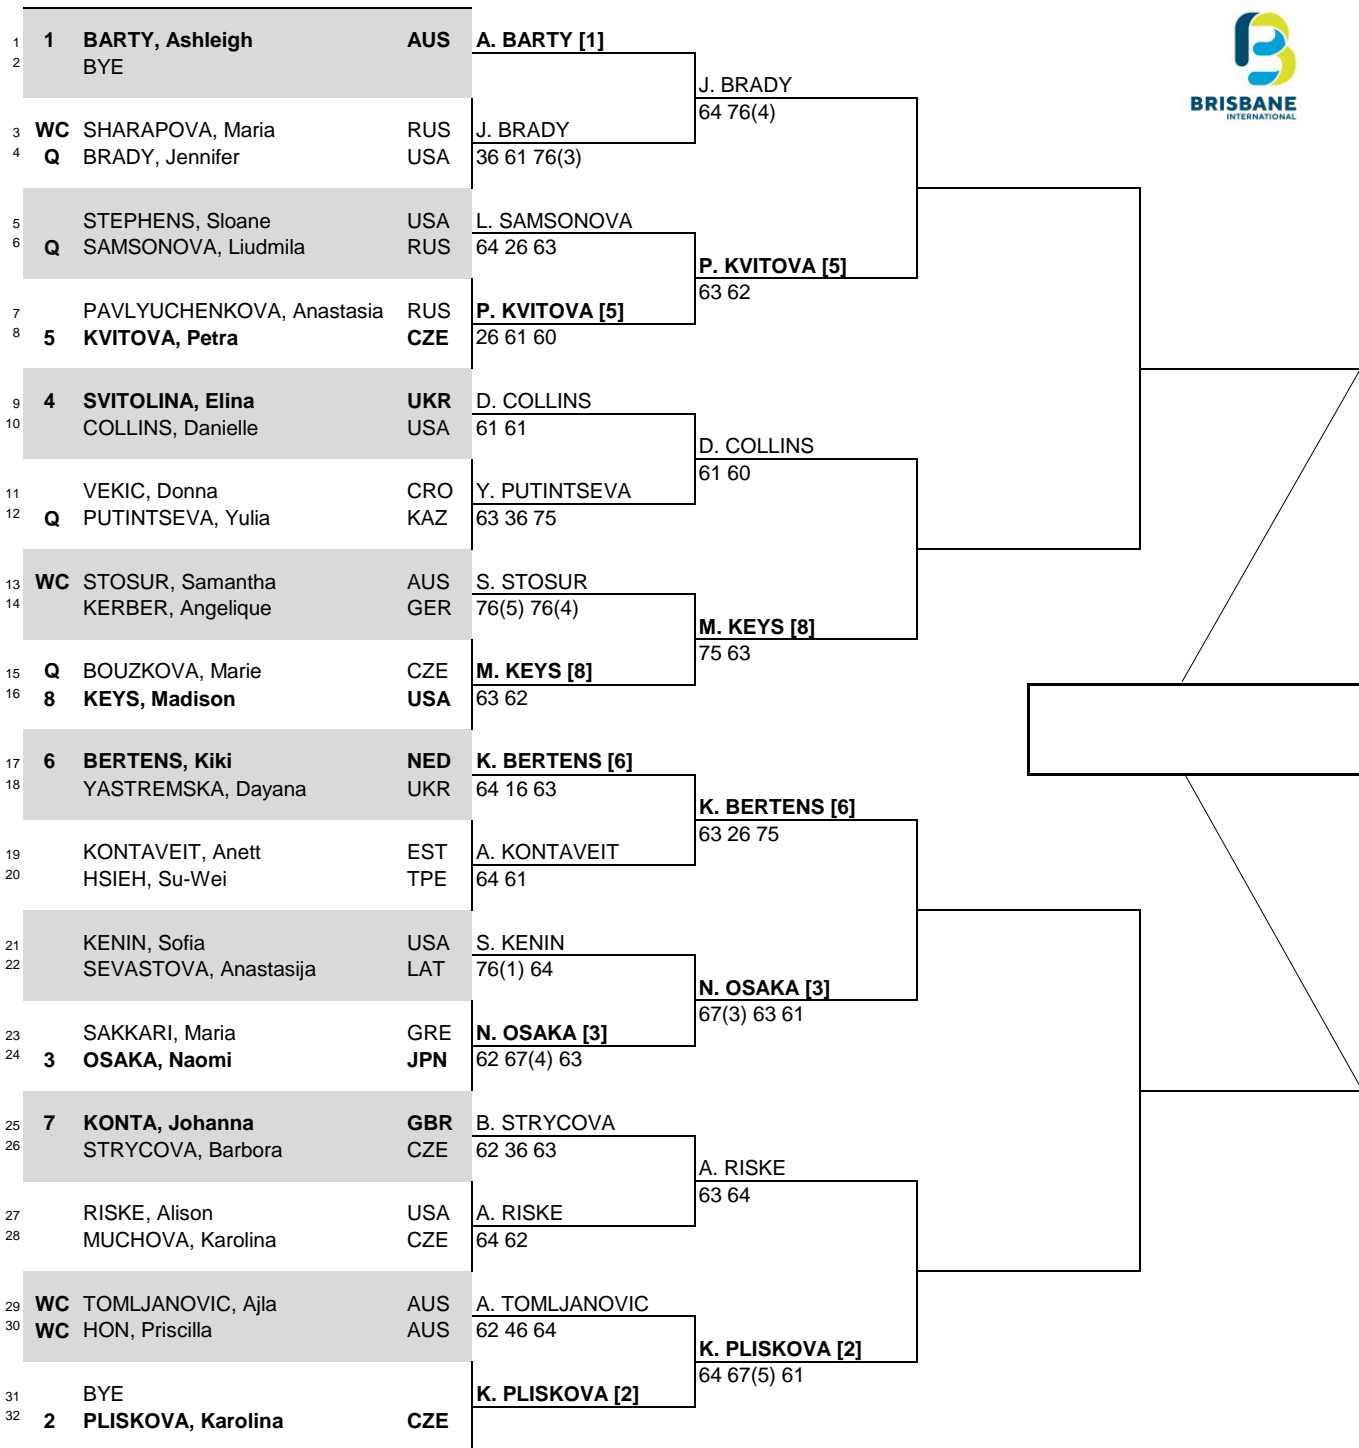

Brisbane International

CITY, COUNTRY
Brisbane, Australia

TOURNAMENT DATES
4-12 January 2020

SURFACE
Hard, Greenset Cushion

TOTAL FINANCIAL COMMITMENT
\$1,500,000

STATUS NAT MAIN DRAW SINGLES

WTA TOUR, Inc. © Copyright 2016

SEEDED PLAYERS	RANK	PRIZE MONEY	POINTS	ALTERNATES / LUCKY LOSERS	RETIREMENTS/WALKOVERS
1 BARTY, Ashleigh	1	WINNER \$266,000	470		
2 PLISKOVA, Karolina	2	FINALIST \$142,000	305		
3 OSAKA, Naomi	3	SEMI-FINALIST \$75,050	185		
4 SVITOLINA, Elina	6	QUARTER-FINALIST \$40,600	100	WITHDRAWALS	
5 KVITOVA, Petra	7	SECOND ROUND \$22,050	55		
6 BERTENS, Kiki	9	FIRST ROUND \$12,000	1		
7 KONTA, Johanna	12	FOLLOW LIVE SCORING AT			
8 KEYS, Madison	13	www.WTATENNIS.com			
LAST DIRECT ACCEPTANCE		STRYCOVA - 33		WTA SUPERVISOR(S)	Donna Kelso