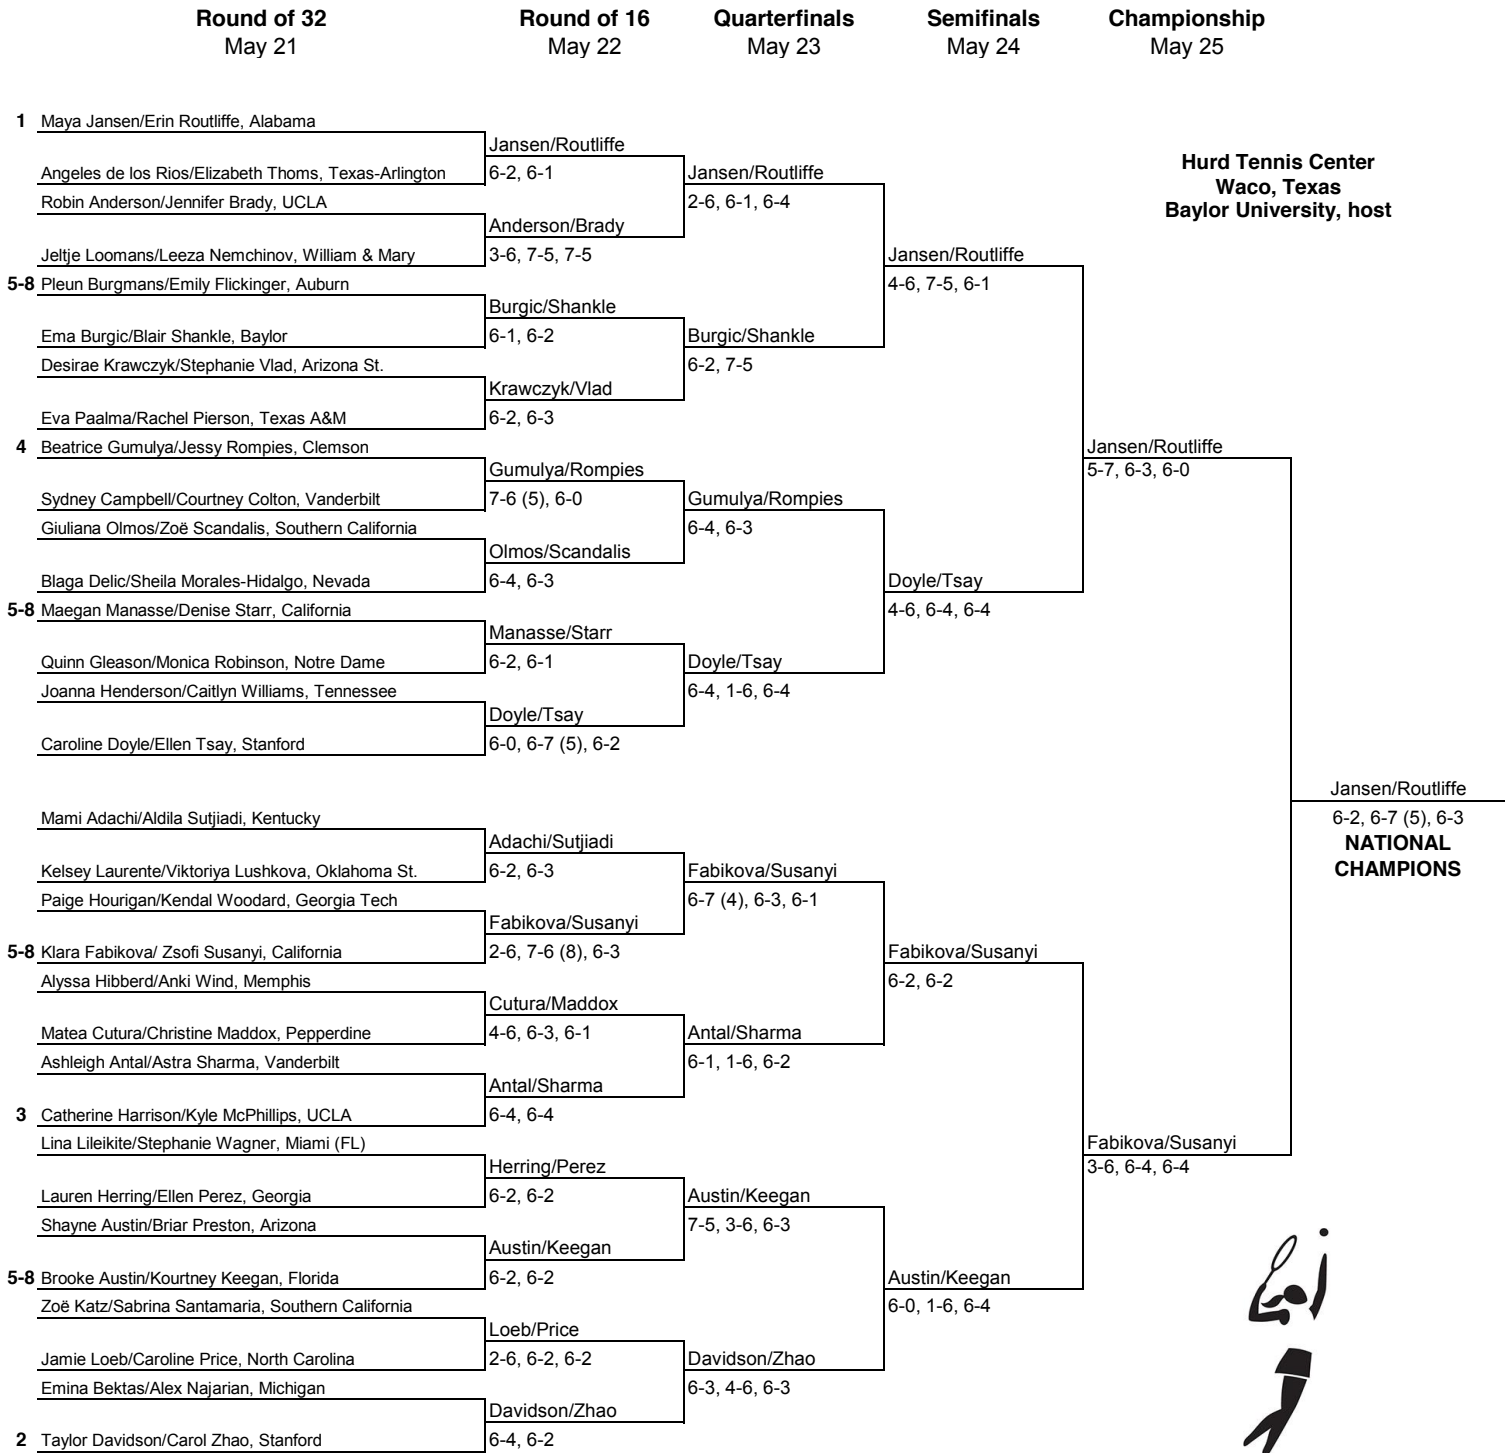

2015 NCAA Division I Women's Tennis Championship

Event: Doubles Championship

All times are Eastern time.
Information subject to change.