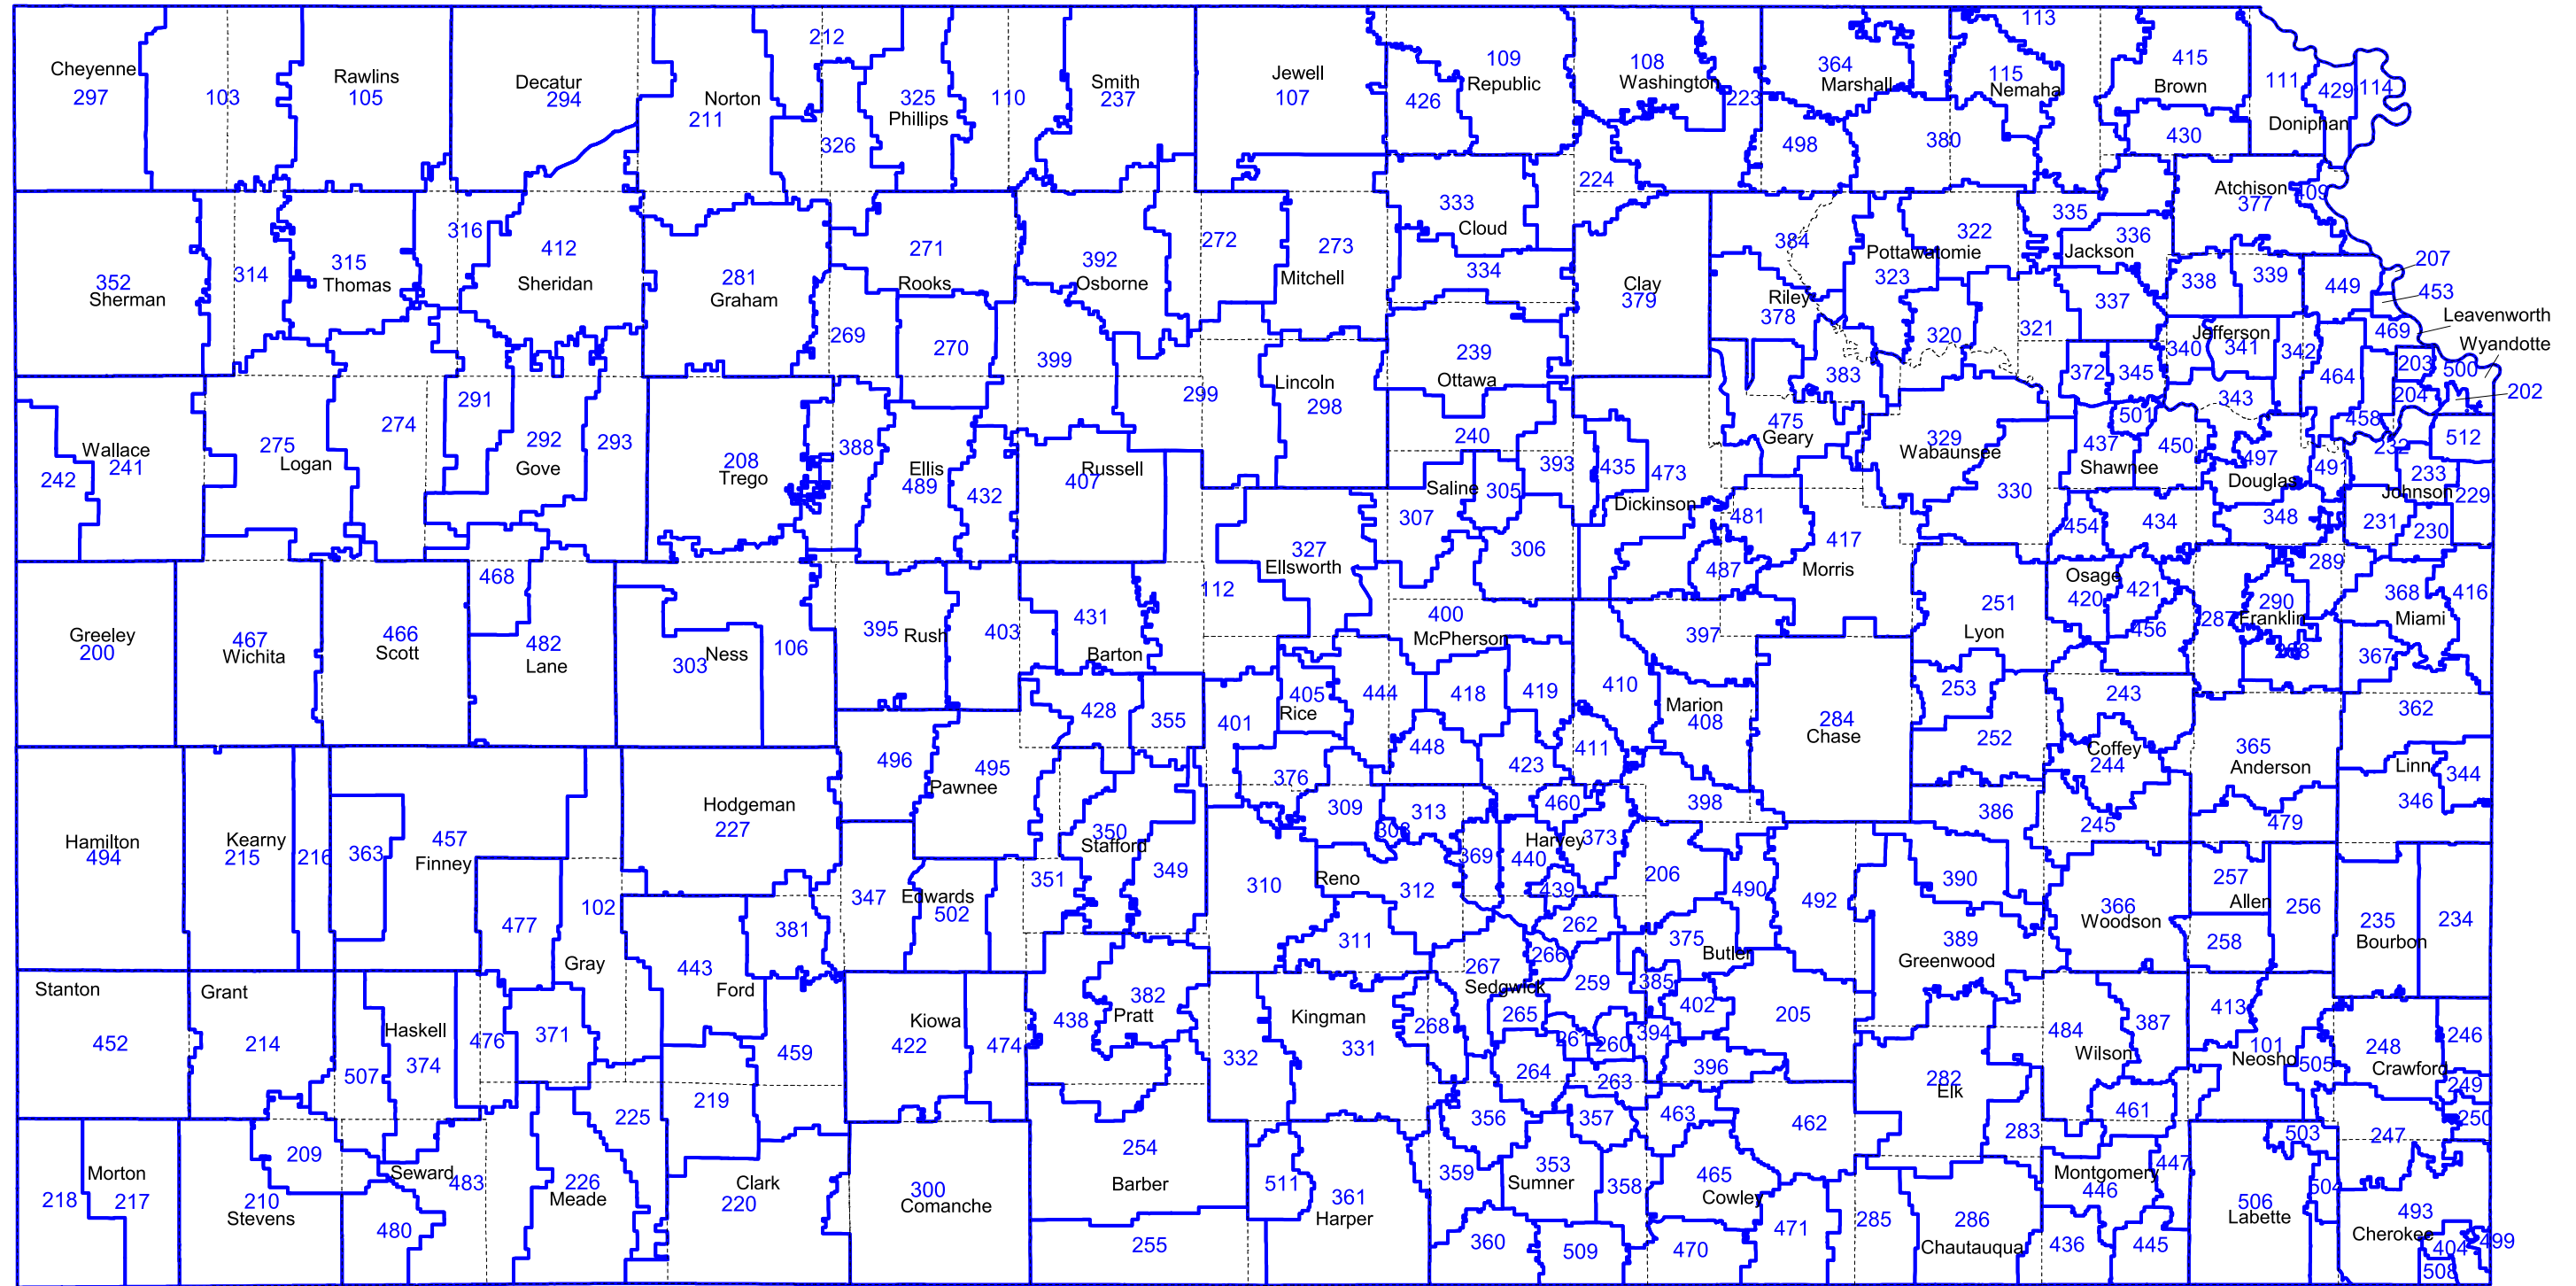

Kansas Unified School Districts

Effective as of June 25, 2012