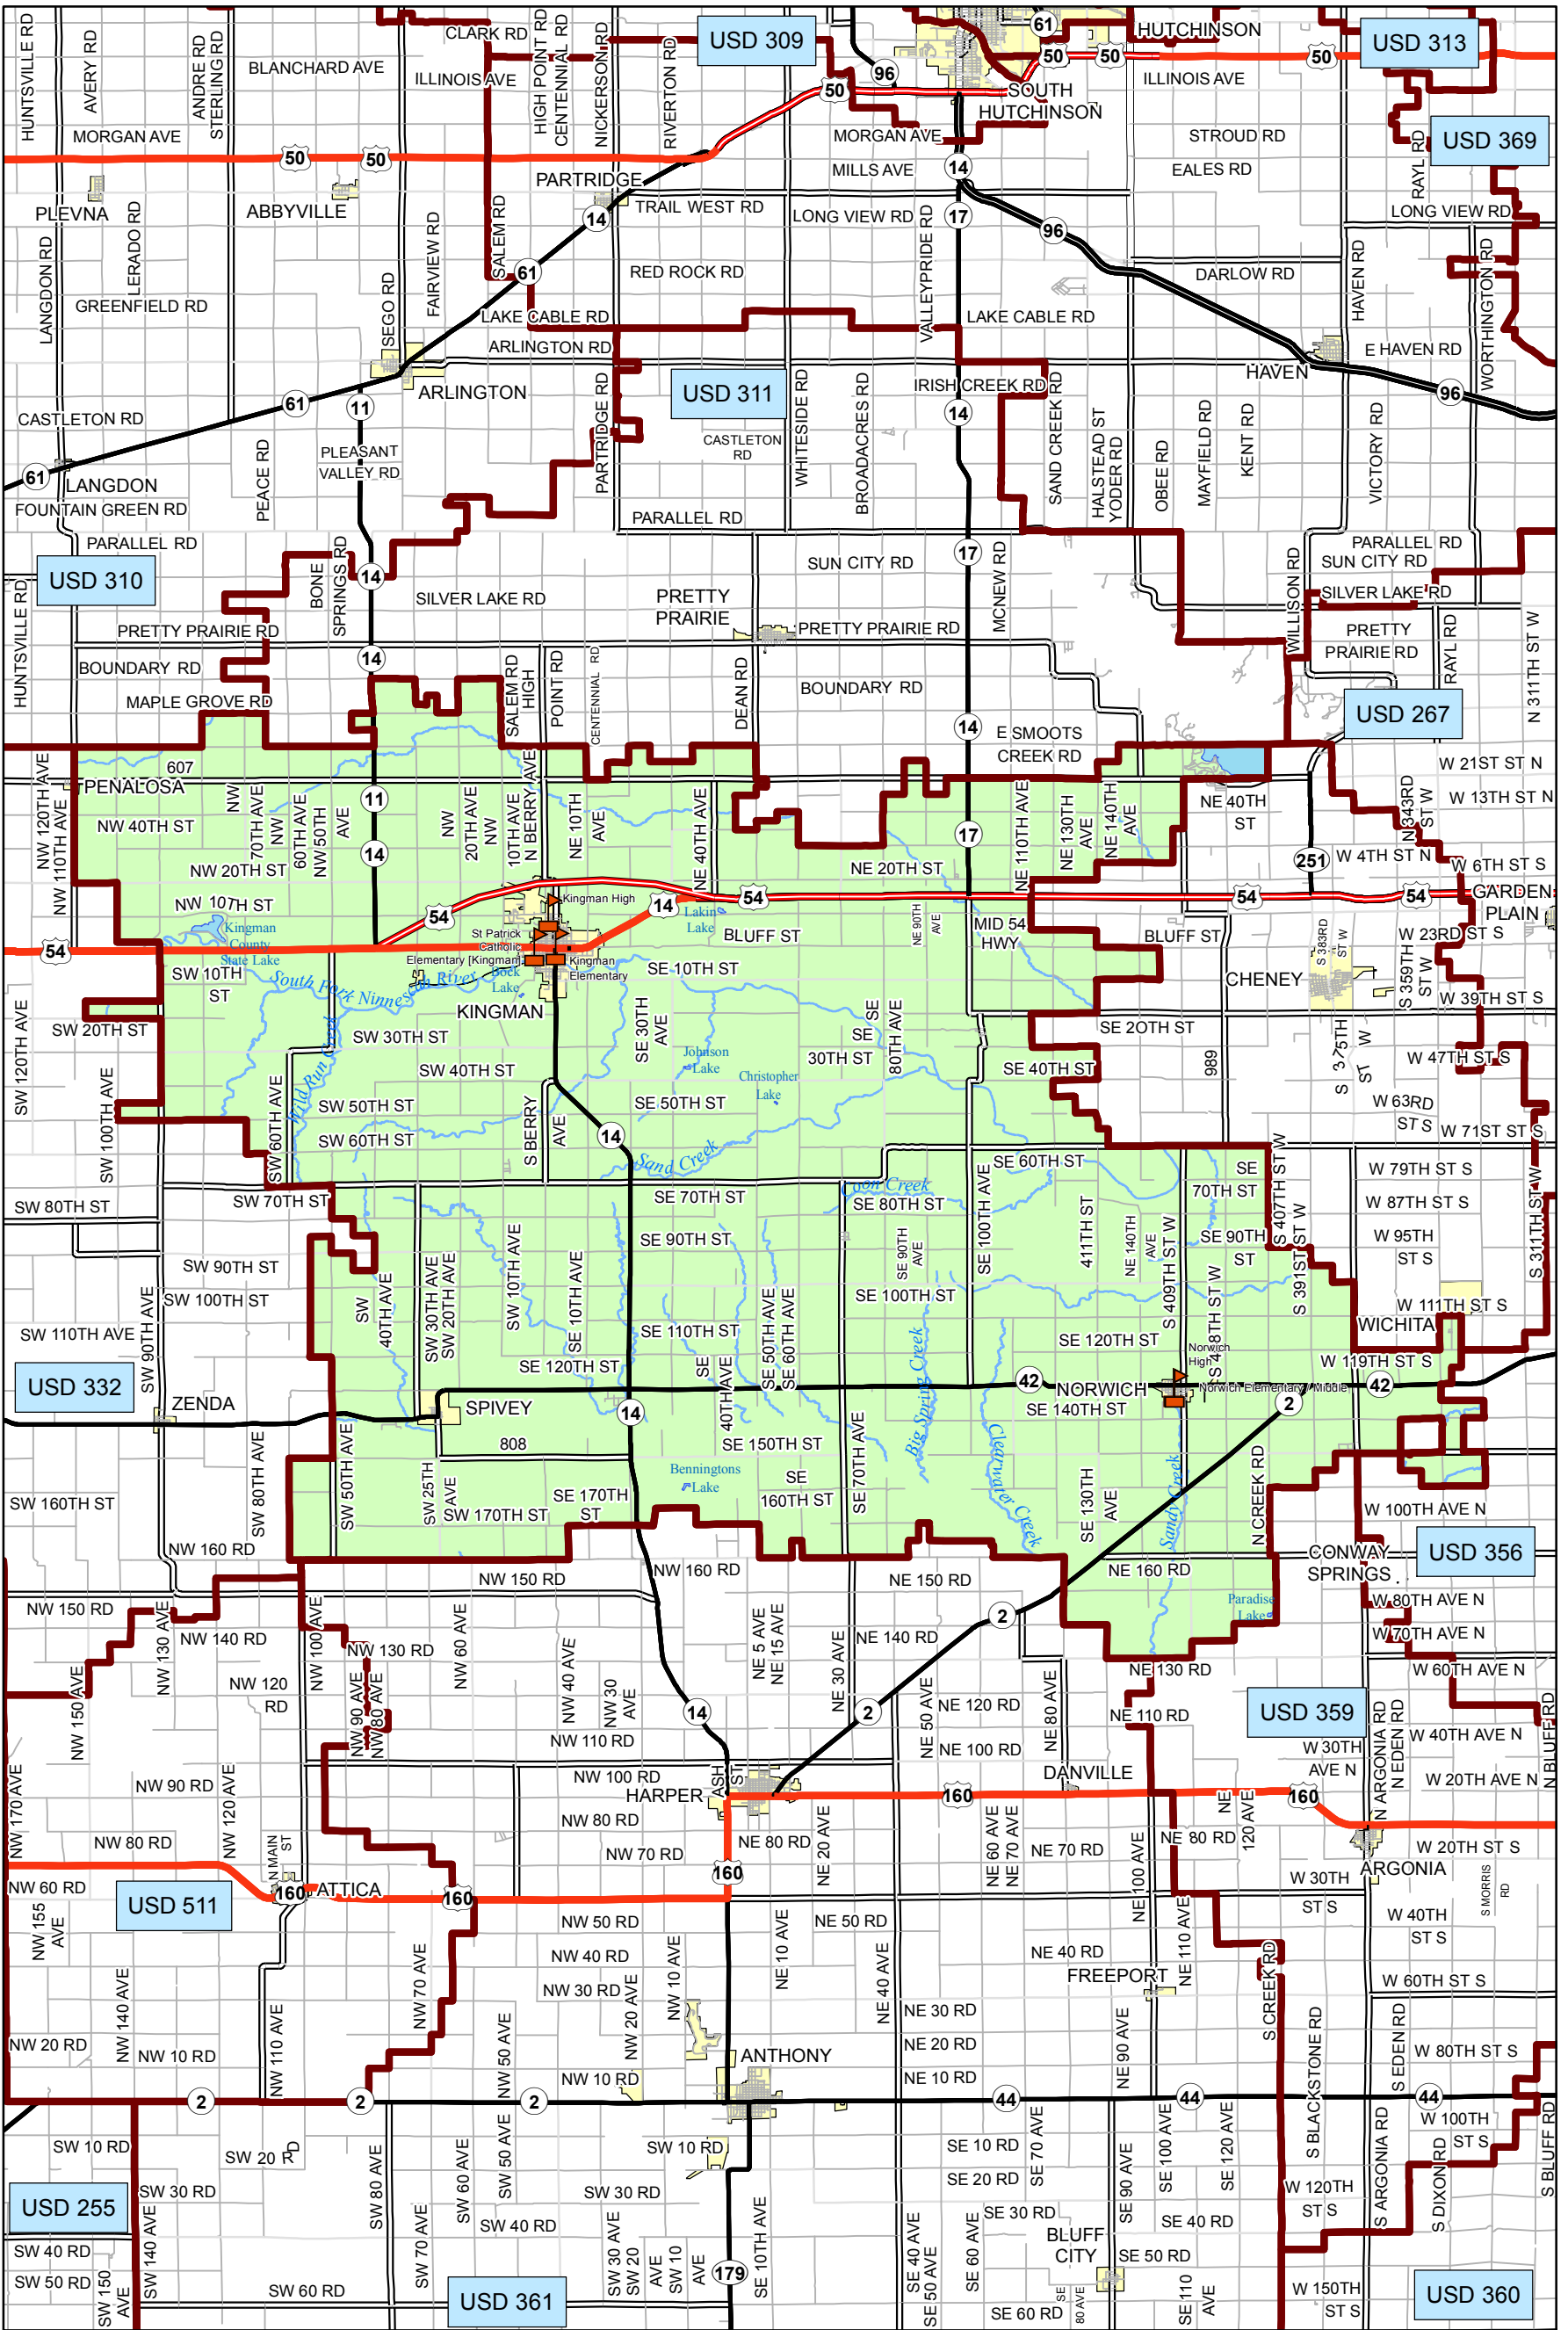

USD 331 District Map

PREPARED BY THE
KANSAS DEPARTMENT OF TRANSPORTATION
BUREAU OF TRANSPORTATION PLANNING
 MAP CREATED TUESDAY, JUNE 02, 2015

KDOT makes no warranties, guarantees, or representations for accuracy of this information and assumes no liability for errors or omissions.

-  Primary/Secondary School
-  Post Secondary School
-  District Boundaries