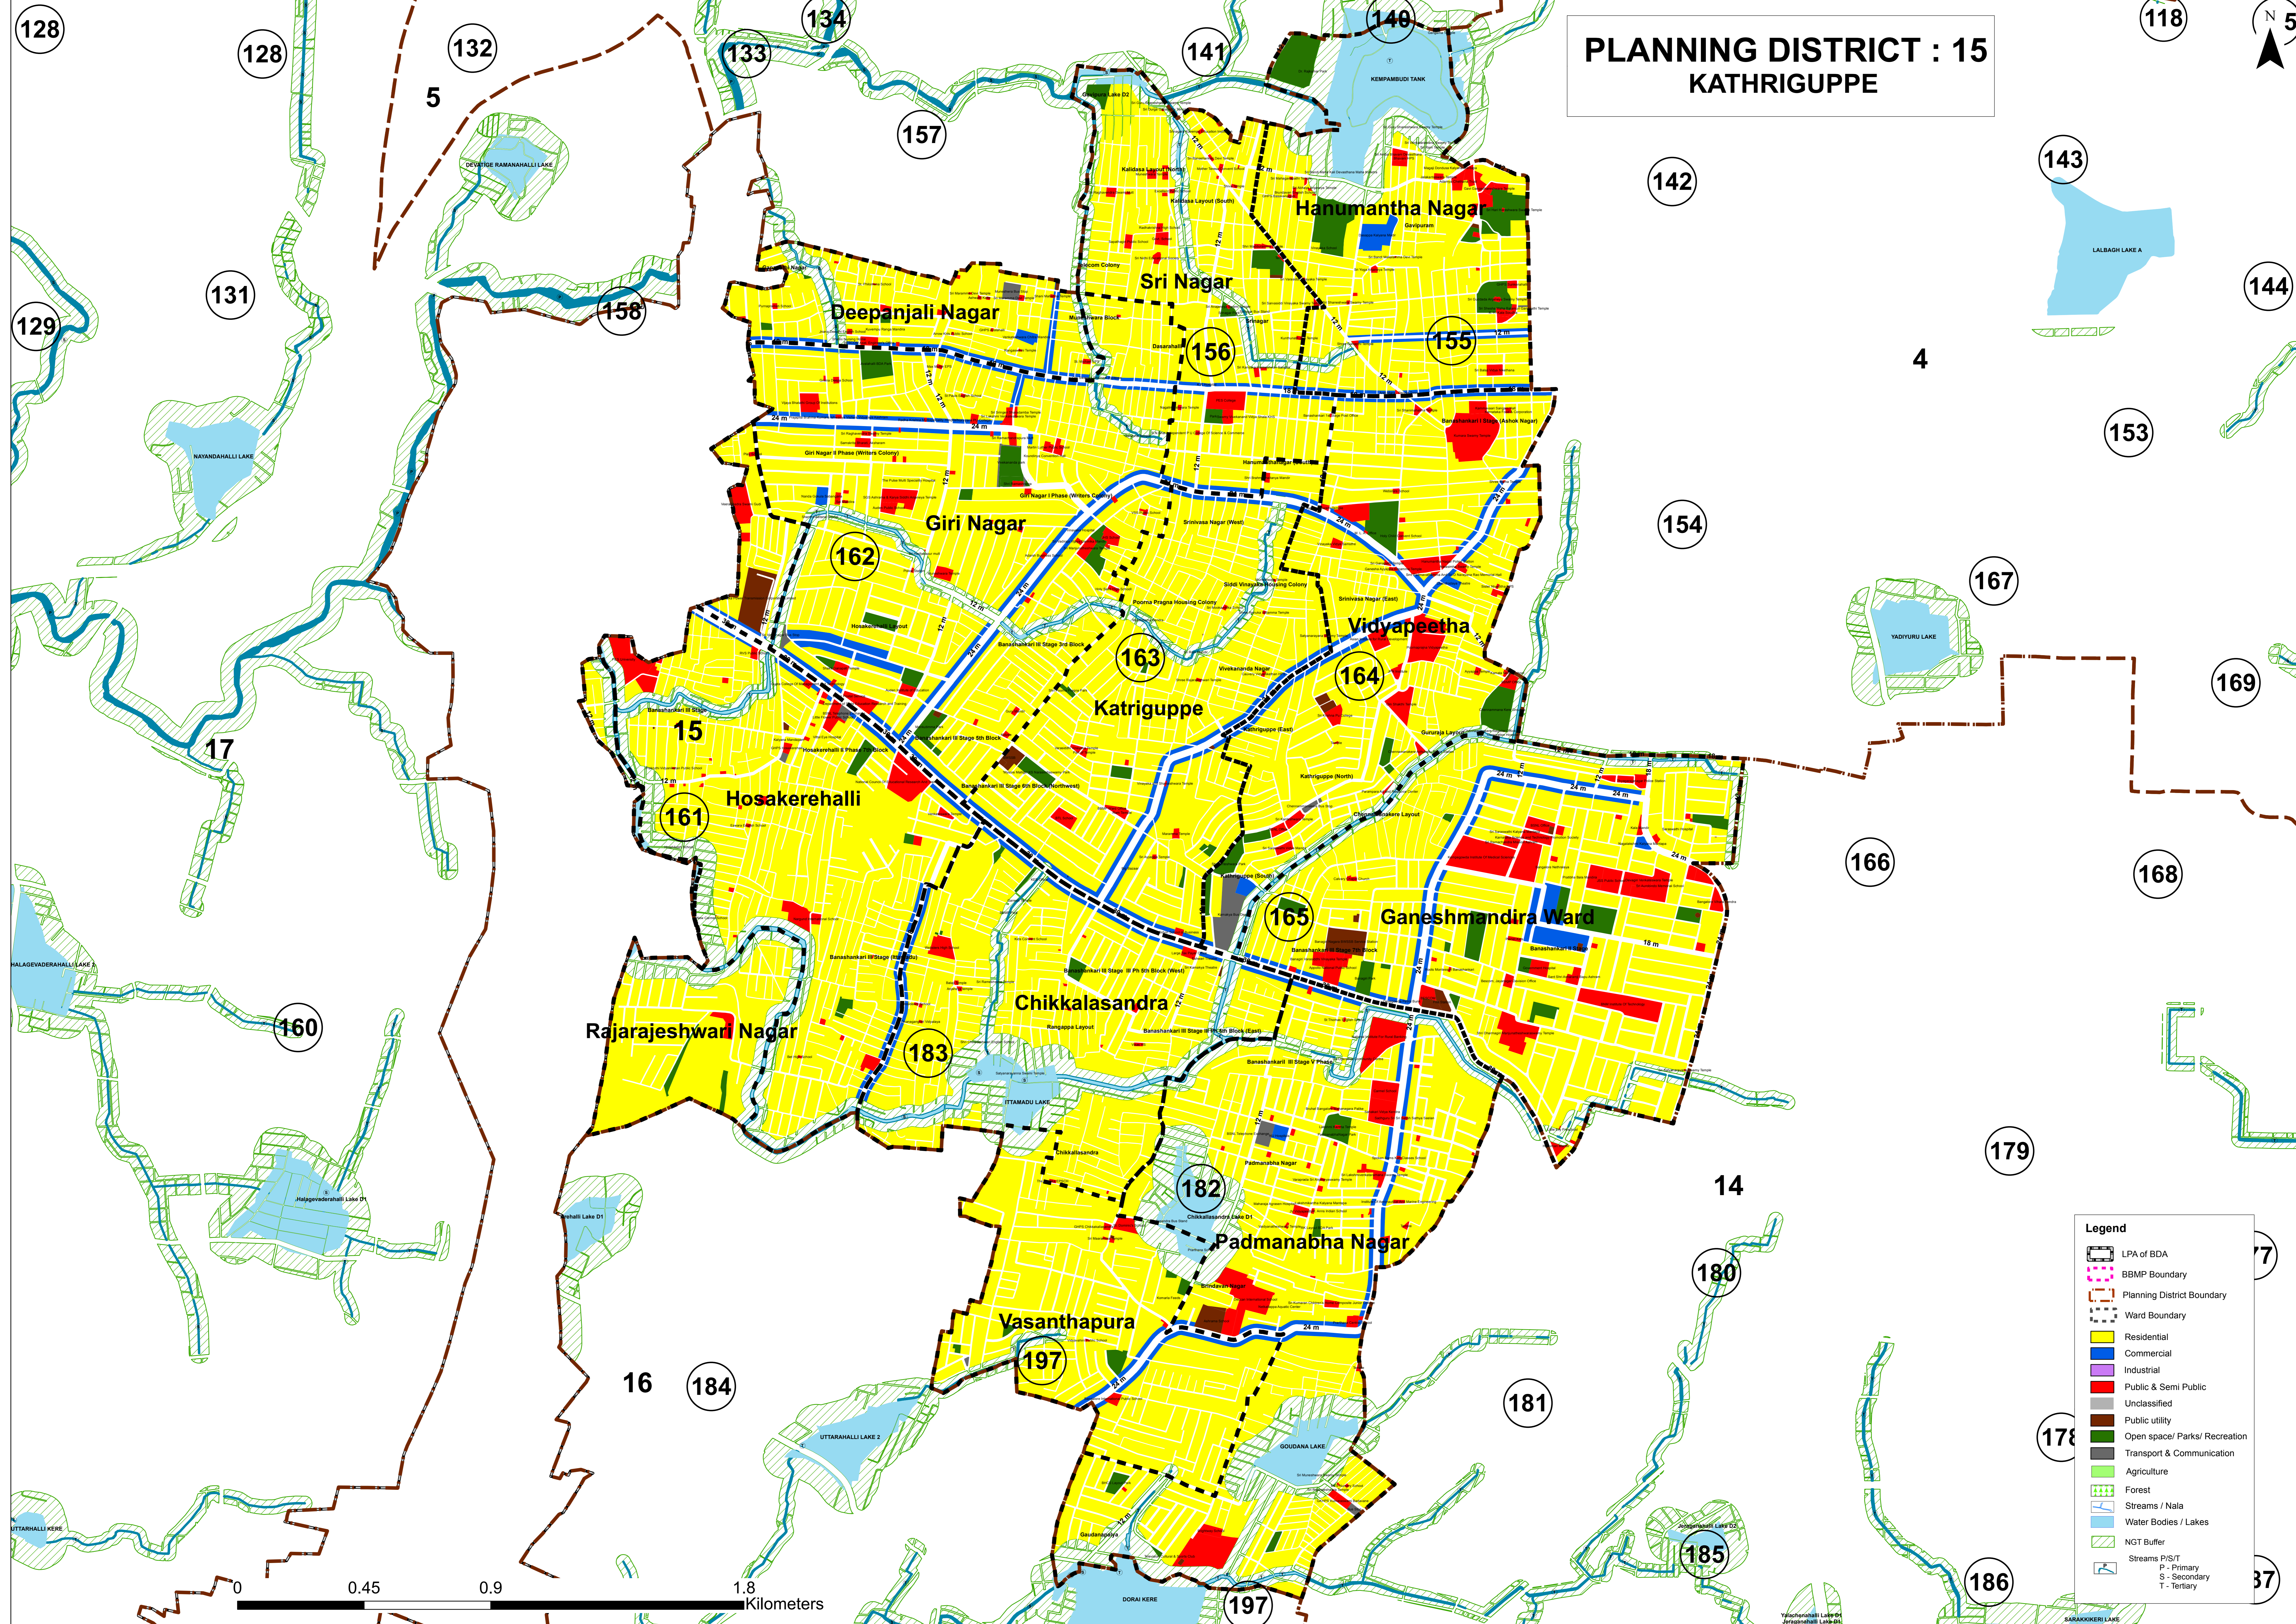

PLANNING DISTRICT : 15 KATHRIGUPPE

Legend

- LPA of BDA
- BBMP Boundary
- Planning District Boundary
- Ward Boundary
- Residential
- Commercial
- Industrial
- Public & Semi Public
- Unclassified
- Public utility
- Open space/ Parks/ Recreation
- Transport & Communication
- Agriculture
- Forest
- Streams / Naia
- Water Bodies / Lakes
- NGT Buffer
- Streams P/S/T
 - P - Primary
 - S - Secondary
 - T - Tertiary