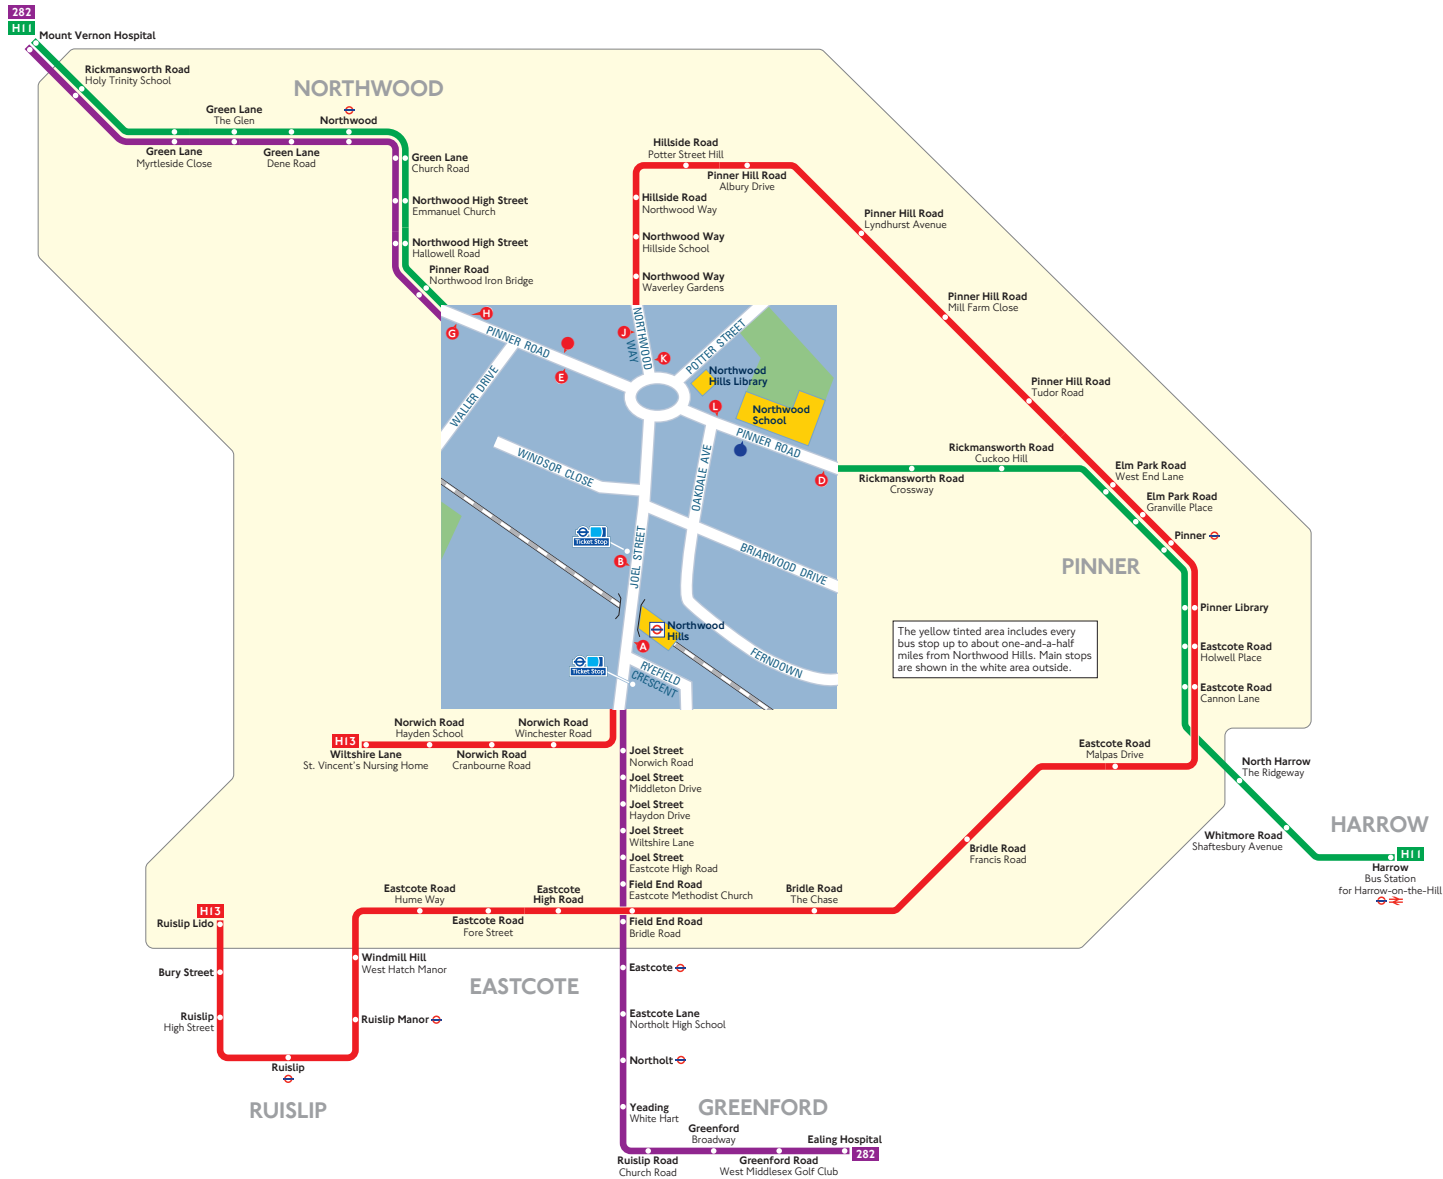

Buses from Northwood Hills

Route finder

Bus route	Towards	Bus stops
282	Ealing Hospital	A H
	Mount Vernon Hospital	B E G
H11	Harrow	H L
	Mount Vernon Hospital	D E G
H13	Northwood Hills	A K
	Ruislip	B J

Key

- Connections with London Underground
- Connections with National Rail

Ways to pay

Use your contactless debit or credit card. It's the same fare as Oyster and there is no need to top up.

Top up your Oyster pay as you go credit or buy Travelcards and bus & tram passes at around 4,000 shops across London.

Sign up for an online account to top up online and see your travel history and spending.