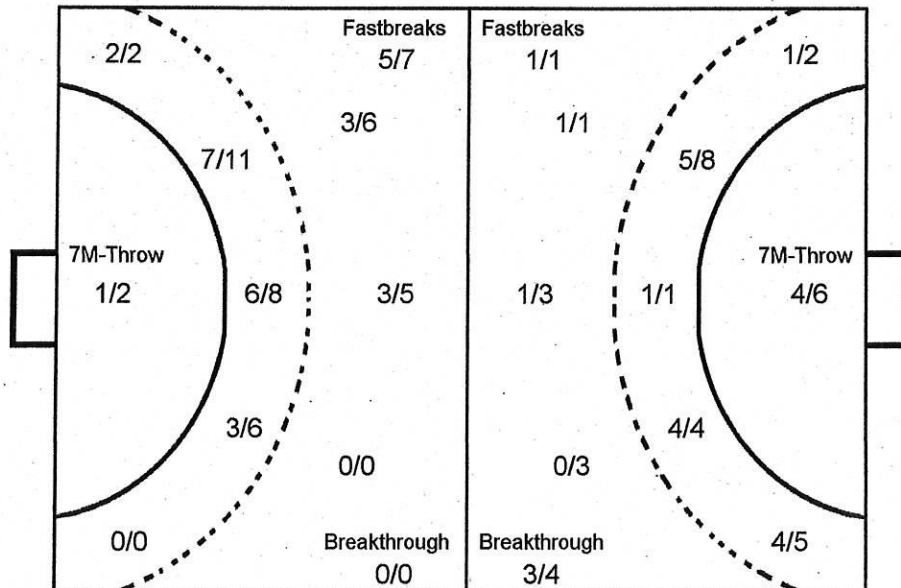

	1	
1		

Post - 1 Miss - 0 Block - 0

12 JU Hui

0/1	0/1	
0/2	0/1	0/1
0/3		0/2

16 PARK Saeyoung

0/3		0/1
0/3		2/5
1/3	1/2	2/3

12 ITANO Minami

	1/2	
1/3	1/1	1/2
	1/2	0/1