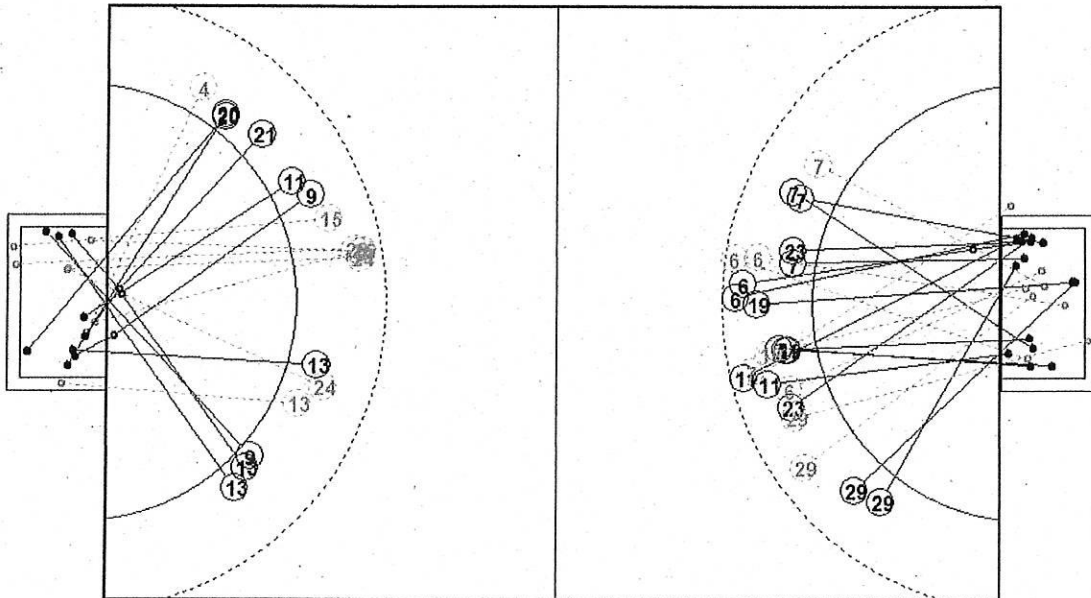

## PICTORIAL MATCH STATISTICS

HANDBALL  
WOMEN

FINAL  
ROUND 8

GROUP X  
MATCH 29

GYMNASIUM  
09-12-2018 15:00

1st Half  
14 : 15

2nd Half  
25 : 30