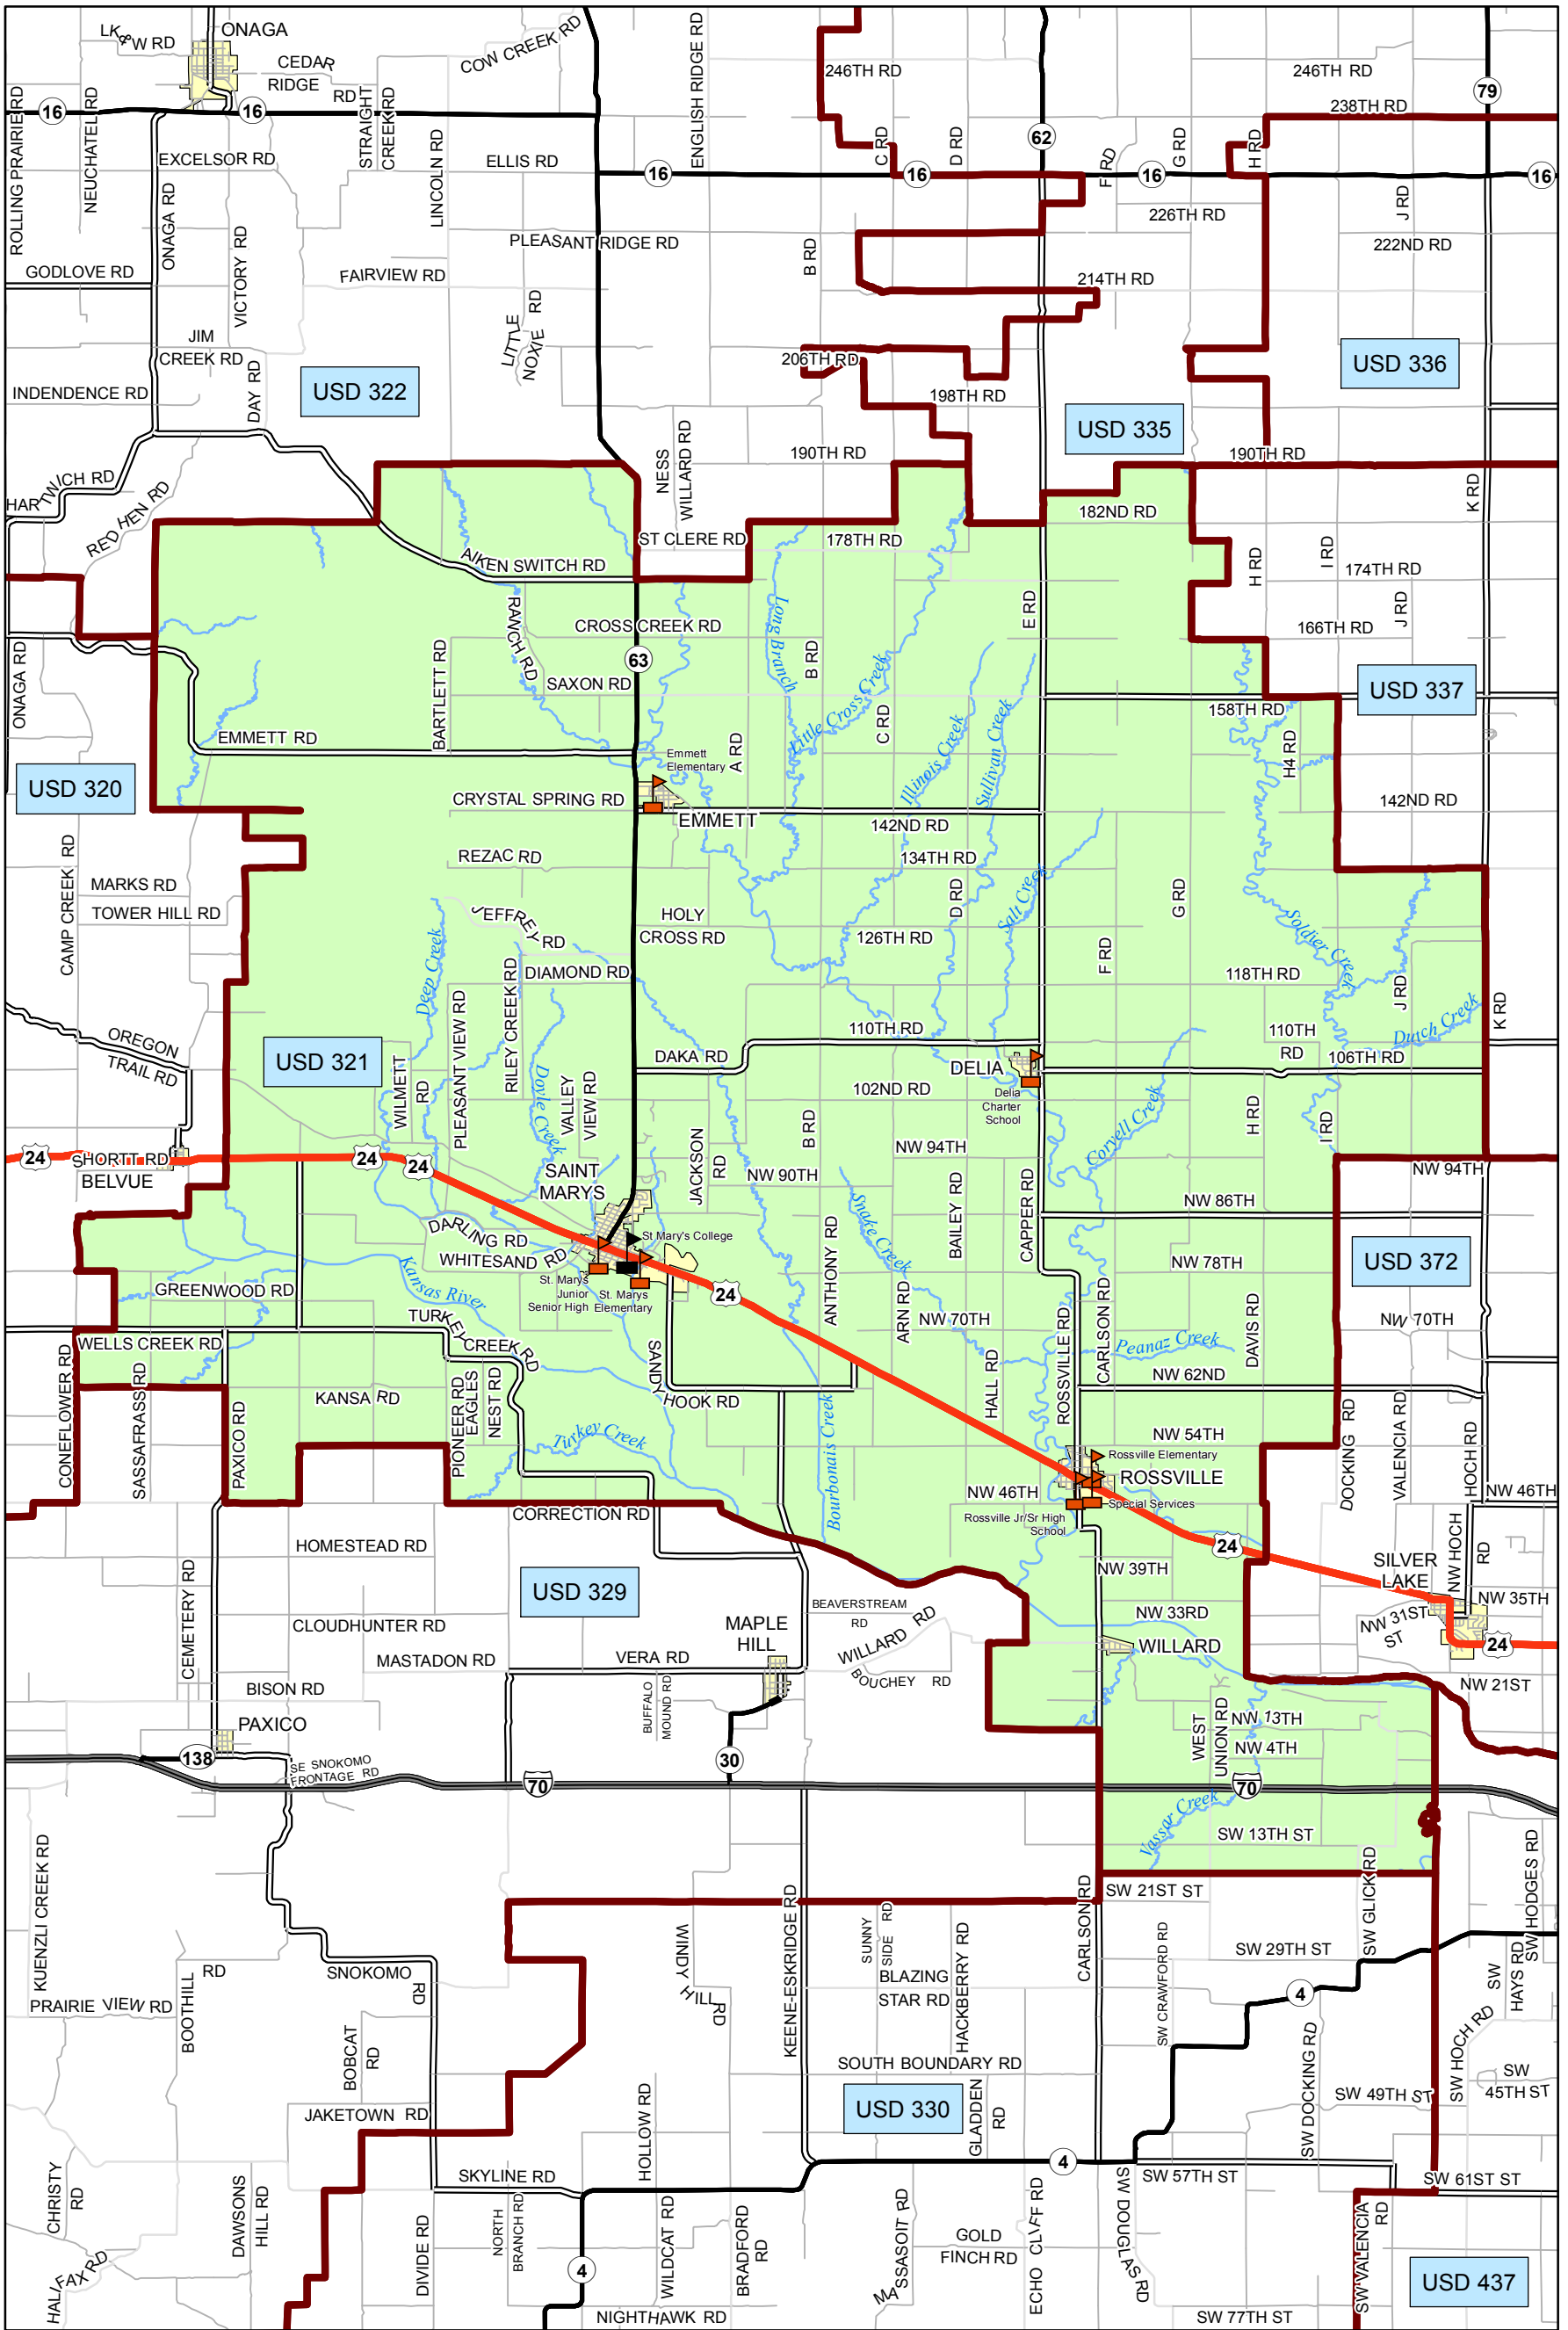

USD 321 District Map

PREPARED BY THE
KANSAS DEPARTMENT OF TRANSPORTATION
BUREAU OF TRANSPORTATION PLANNING

MAP CREATED TUESDAY, JUNE 02, 2015

KDOT makes no warranties, guarantees, or representations for accuracy of this information and assumes no liability for errors or omissions.

-  Primary/Secondary School
-  Post Secondary School
-  District Boundaries