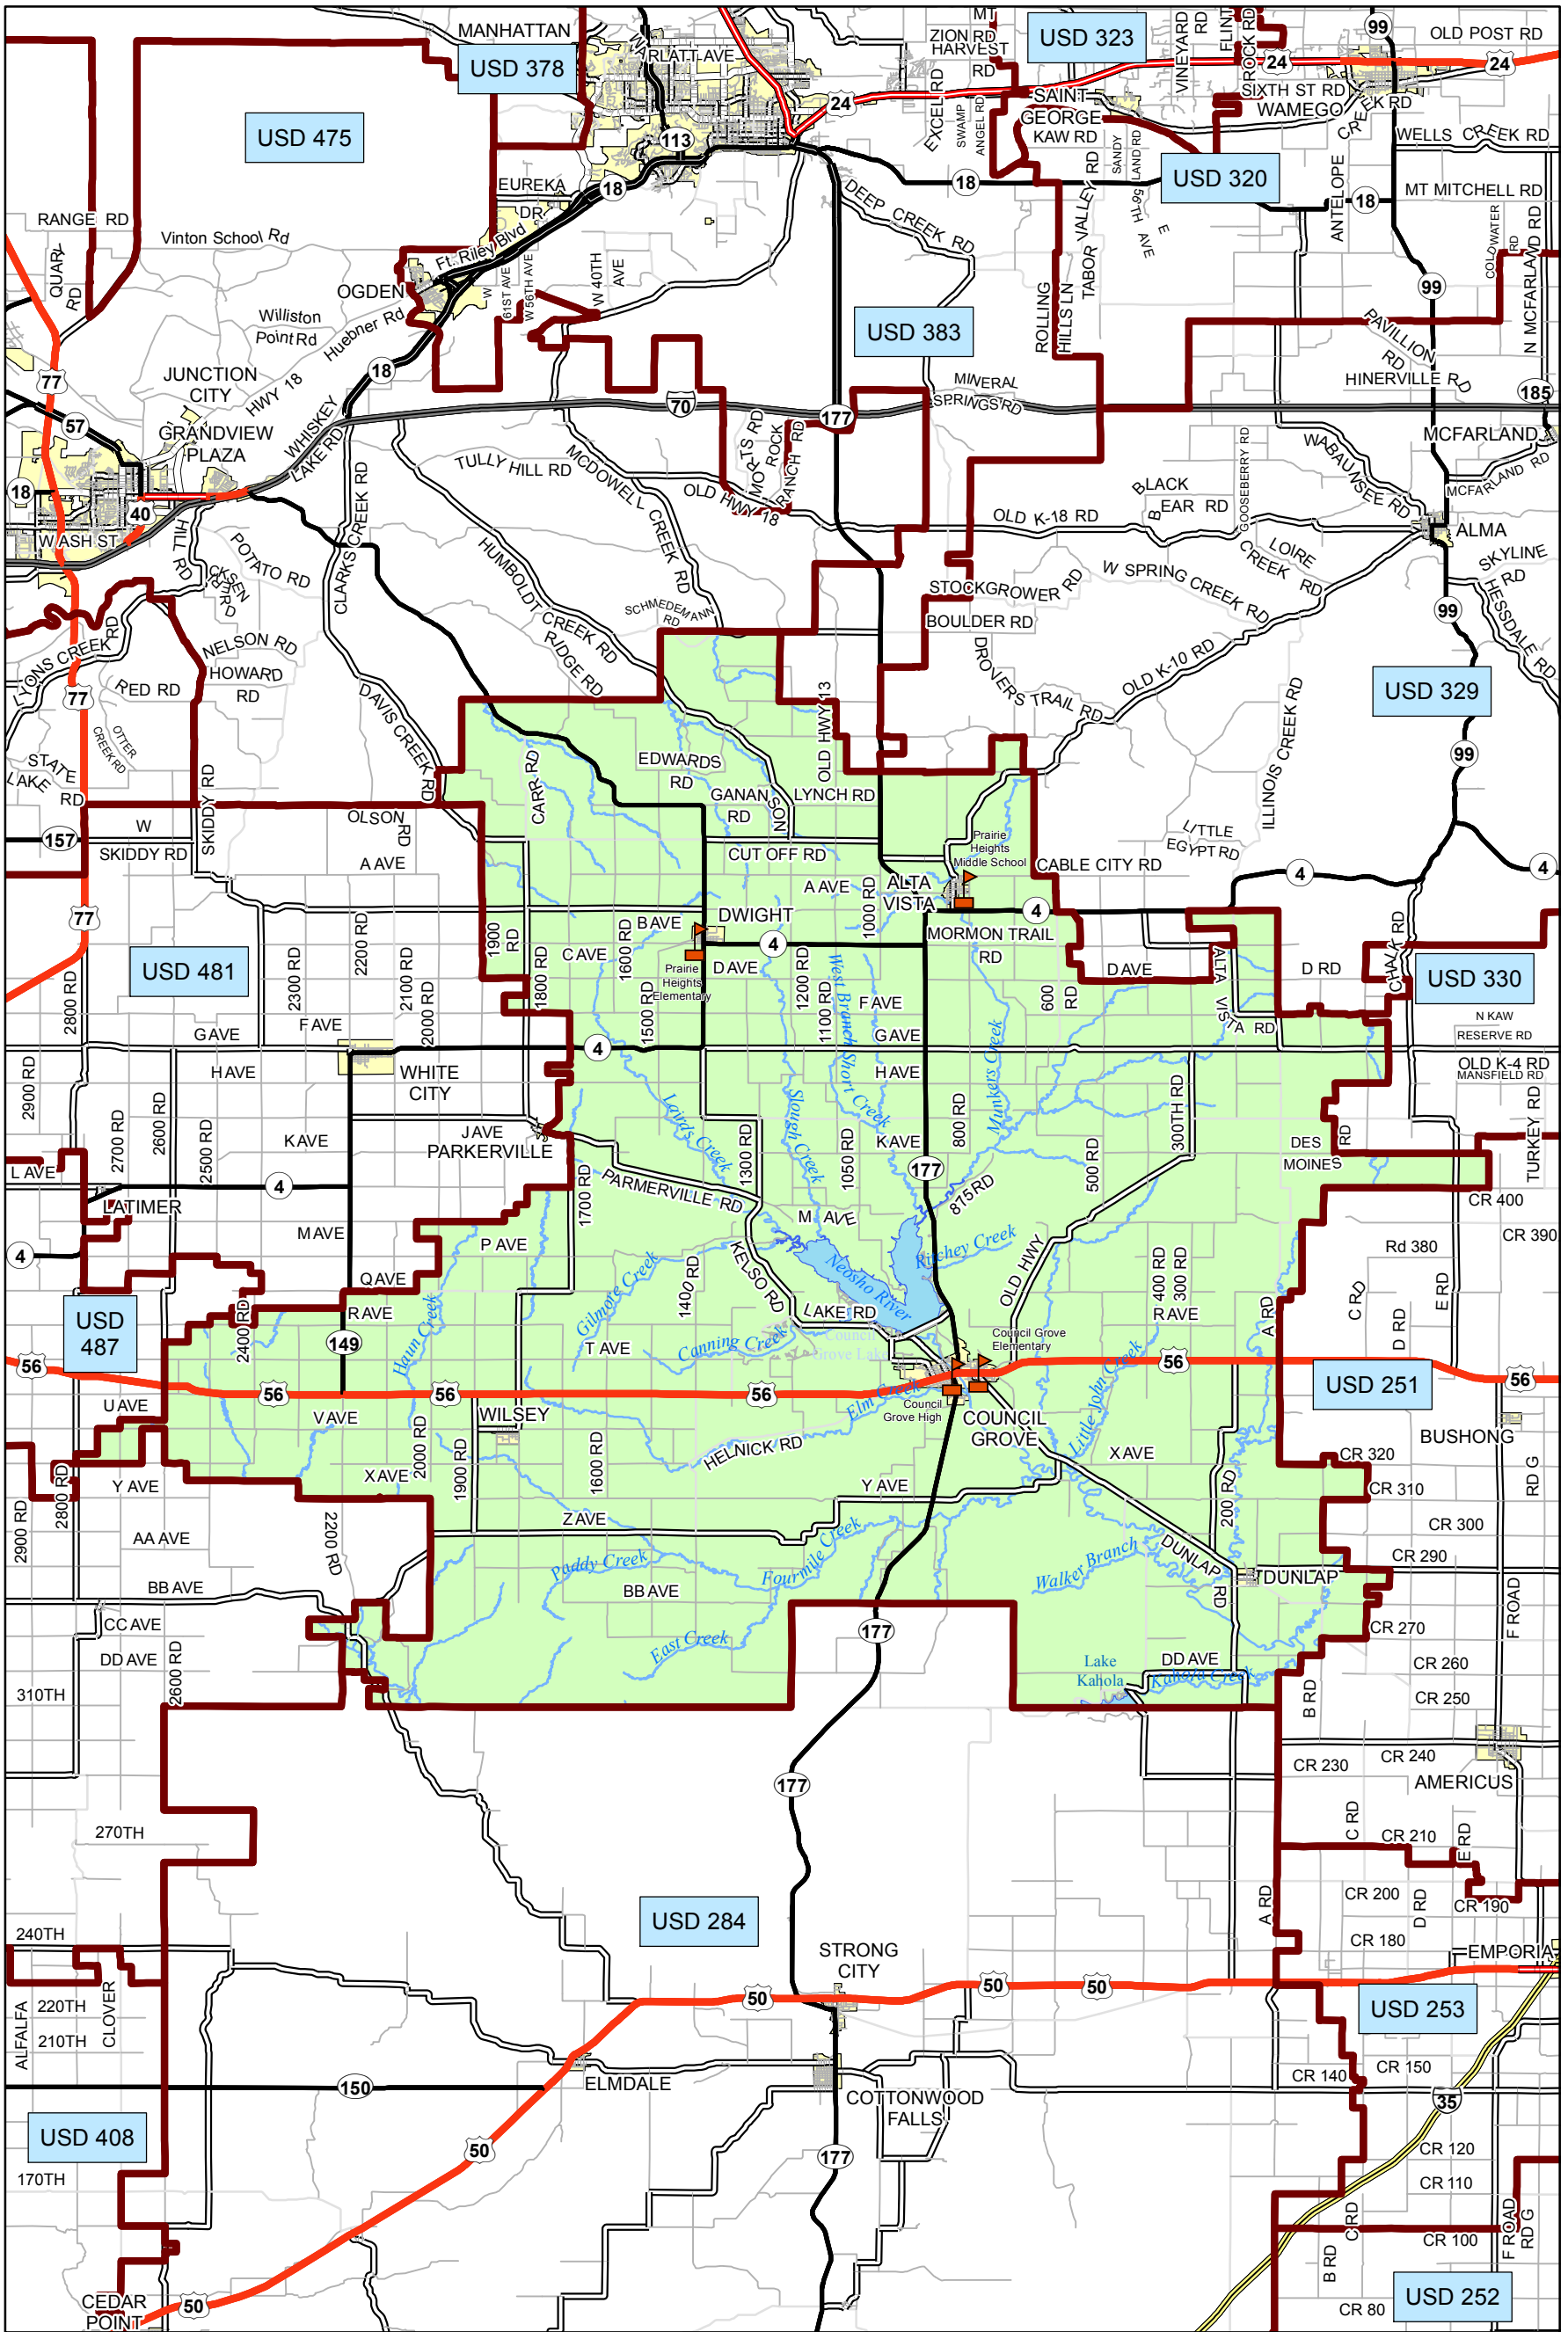

USD 417 District Map

PREPARED BY THE
KANSAS DEPARTMENT OF TRANSPORTATION
BUREAU OF TRANSPORTATION PLANNING

MAP CREATED TUESDAY, JUNE 02, 2015

KDOT makes no warranties, guarantees, or representations for accuracy of this information and assumes no liability for errors or omissions.

-  Primary/Secondary School
-  Post Secondary School
-  District Boundaries