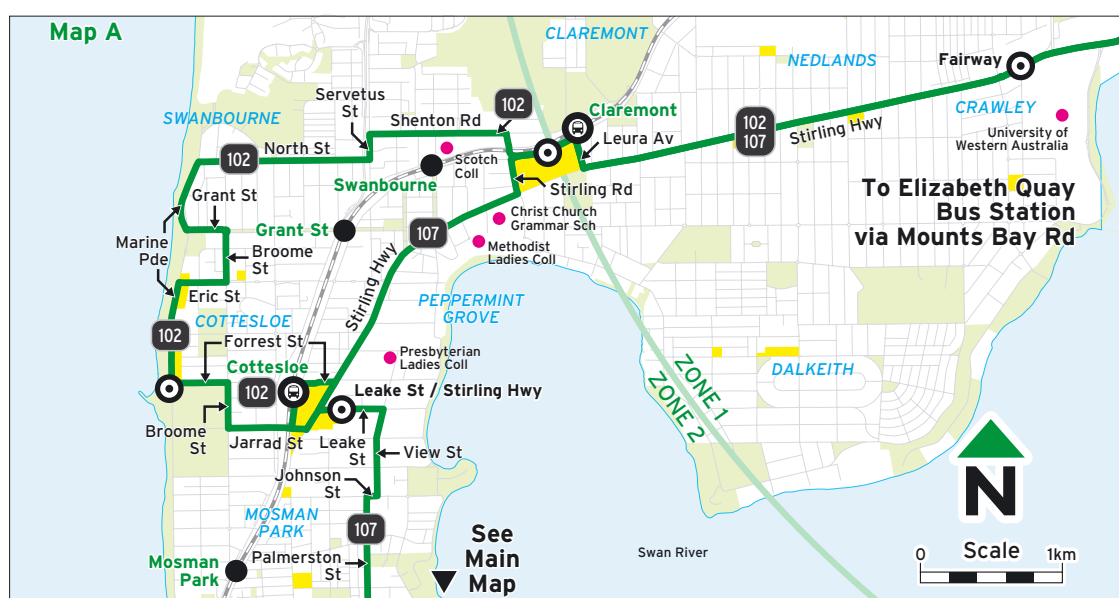

Route 102, 107 - From Perth

Timed Stops						
Stop No.	12221	10390	11160	22665	19664	10428
Route No.	Elizabeth Quay Bus Stn	University of WA	Claremont Stn	Cottesloe Stn	Wellington St / Gibbon St	Fremantle Stn
Sunday and Public Holidays						
am 102	8:38	8:46	8:53	9:13	-	-
102	9:08	9:16	9:23	9:43	-	-
102	9:38	9:46	9:54	10:14	-	-
102	10:08	10:16	10:24	10:47	-	-
107	-	-	-	10:49	11:02	11:19
102	10:38	10:46	10:54	11:17	-	-
102	11:08	11:16	11:24	11:47	-	-
102	11:38	11:46	11:54	12:17	-	-
pm 102	12:08	12:16	12:24	12:47	-	-
107	-	-	-	12:49	1:02	1:19
102	12:38	12:46	12:54	1:17	-	-
102	1:08	1:16	1:24	1:47	-	-
102	1:38	1:46	1:54	2:17	-	-
102	2:08	2:16	2:24	2:47	-	-
107	-	-	-	2:49	3:02	3:16
102	2:38	2:46	2:54	3:17	-	-
102	3:08	3:16	3:24	3:47	-	-
102	3:38	3:46	3:54	4:17	-	-
102	4:08	4:16	4:24	4:47	-	-
107	-	-	-	4:49	5:02	5:16
102	4:38	4:46	4:54	5:17	-	-
102	5:08	5:16	5:24	5:47	-	-
102	5:38	5:46	5:54	6:17	-	-
102	6:08	6:16	6:23	6:44	-	-
102	6:38	6:46	6:53	7:11	-	-
102	7:05	7:12	7:19	7:36	-	-
102	7:35	7:42	7:49	8:06	-	-
102	8:15	8:22	8:29	8:46	-	-
102	9:25	9:32	9:39	9:56	-	-

1. **Legend**
2. 102 B Terminates at Claremont Stn.
   - 107 G Terminates on Gibbon St near Wellington St, Mosman Park.
   - 107 L Terminates on Leake St after Stirling St, Peppermint Grove.
   - 107 P Deviates via Presbyterian Ladies College and Rocky Bay Village.
   - 107 S Operates on school days only.