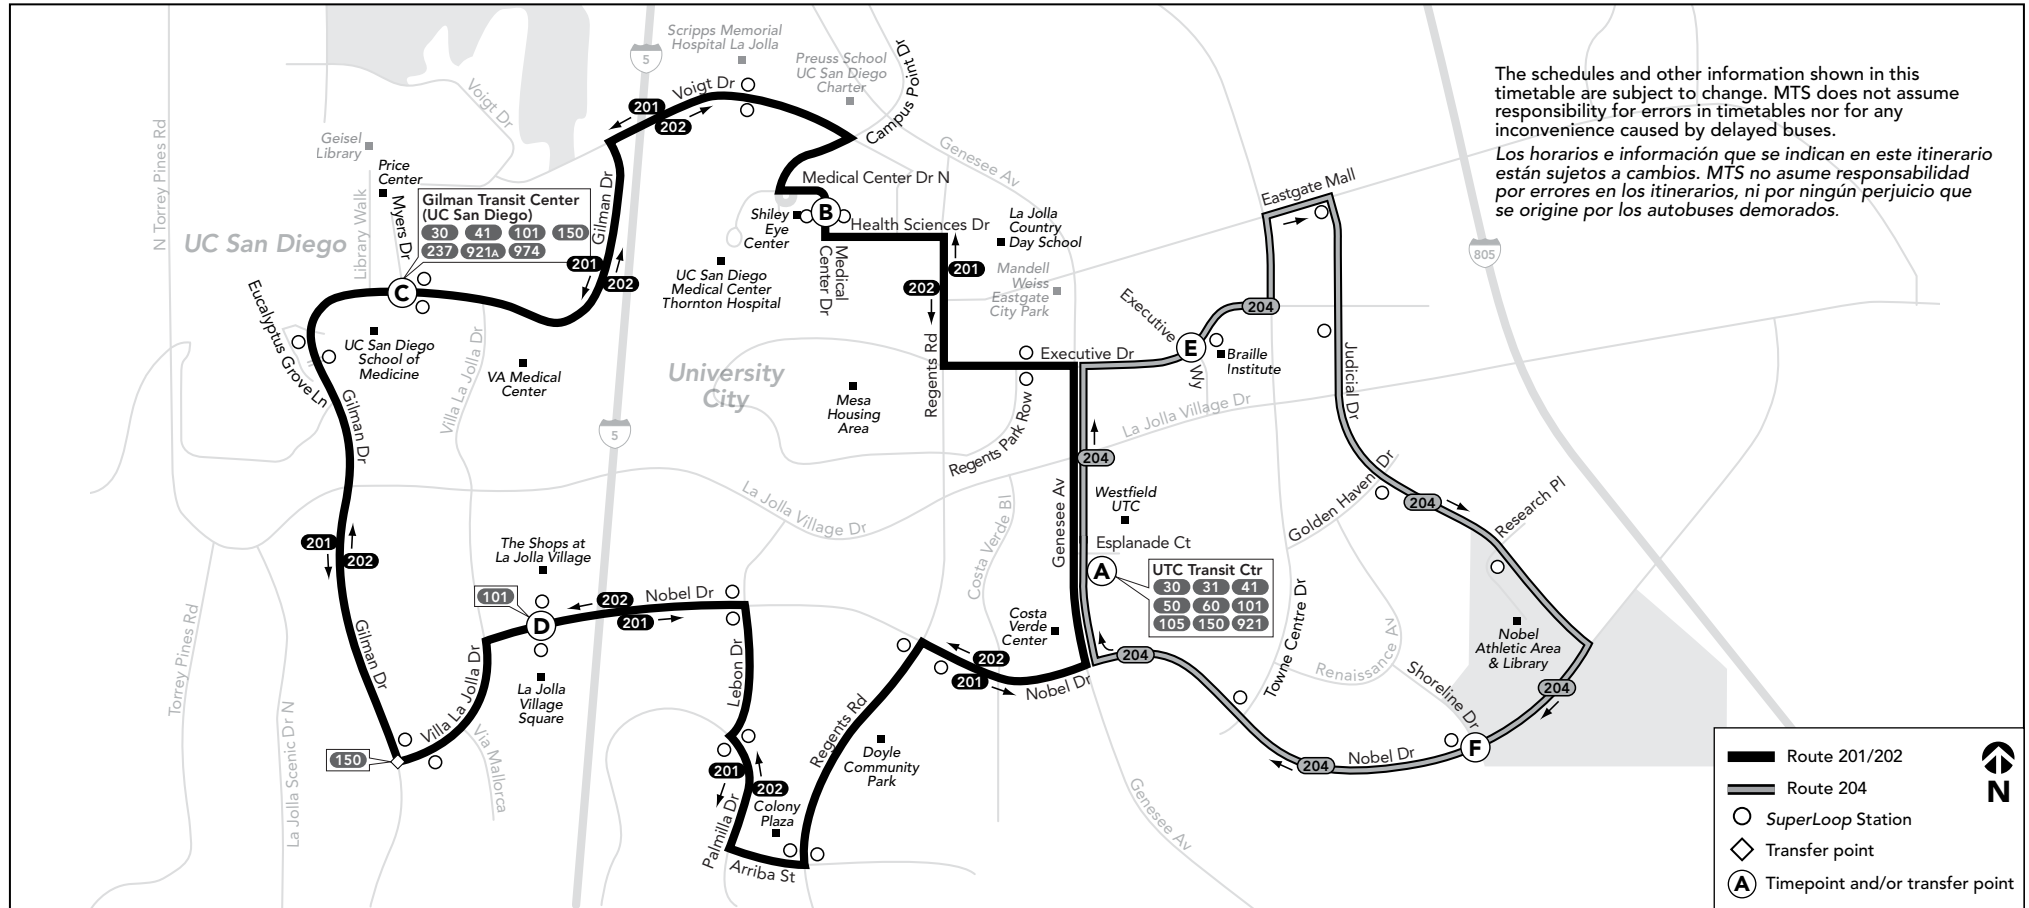

COMPASS CARDS / Tarjeta Compass

There is a $2 charge for Compass Cards, which can be reloaded for future use. Hay un costo de $2 por la tarjeta Compass Card, la cual puede ser recargada para usos futuros.

COMPASS CLOUD

Download the free Compass Cloud app on your Apple or Android phone. Descargue la aplicación gratis Compass Cloud en su teléfono Apple o Android.

Visit sdmts.com/fares for more info. Visite sdmts.com/fares para más información.

DIRECTORY / Directorio

MTS Information & Trip Planning MTS Información y planeo de viaje	511 or/ó (619) 233-3004
TTY/TDD (teletype for hearing impaired) Teletipo para sordos	(619) 234-5005 or/ó (888) 722-4889
InfoExpress (24-hour info via Touch-Tone phone) Información las 24 horas (via teléfono de teclas)	(619) 685-4900
Customer Service / Suggestions Servicio al cliente / Sugerencias	(619) 557-4555
MTS Security MTS Seguridad	(619) 595-4960
Lost & Found Objetos extraviados	(619) 233-3004
Transit Store	(619) 234-1060 12th & Imperial Transit Center M-F 8am-5pm

For MTS online trip planning
Planificación de viajes por Internet

sdmts.com

For more information on riding MTS services, pick up a Rider's Guide on a bus or at the Transit Store, or visit sdmts.com.
Para obtener más información sobre el uso de los servicios de MTS, recoja un 'Rider's Guide' en un autobús o en la Transit Store, o visita a sdmts.com.

Thank you for riding MTS! ¡Gracias por viajar con MTS!

The schedules and other information shown in this timetable are subject to change. MTS does not assume responsibility for errors in timetables nor for any inconvenience caused by delayed buses.
Los horarios e información que se indican en este itinerario están sujetos a cambios. MTS no asume responsabilidad por errores en los itinerarios, ni por ningún perjuicio que se origine por los autobuses demorados.

- Route 201/202
- Route 204
- SuperLoop Station
- Transfer point
- Timepoint and/or transfer point

Route 204 – Monday through Friday / lunes a viernes

UTC → Executive Dr. → Judicial Dr. → Nobel Dr. → UTC

(A) UTC Transit Center DEPART	(E) Executive Dr. & Executive Wy.	(F) Nobel Dr. & Shoreline Dr.	(A) UTC Transit Center ARRIVE
5:48a	5:51a	5:57a	6:00a
6:18	6:21	6:27	6:30
6:46	6:49	6:56	7:00
7:16	7:20	7:27	7:31
7:46	7:50	7:57	8:01
8:16	8:20	8:27	8:31
8:46	8:50	8:57	9:01
9:16	9:20	9:27	9:31
9:46	9:50	9:57	10:01
10:16	10:20	10:27	10:31
10:47	10:51	10:58	11:02
11:17	11:21	11:28	11:32
11:47	11:51	11:58	12:02p
12:17p	12:21p	12:28p	12:32
12:47	12:51	12:58	1:02
1:17	1:21	1:28	1:32
1:47	1:51	1:58	2:02
2:17	2:21	2:28	2:32
2:47	2:51	2:58	3:02
3:17	3:21	3:28	3:32
3:47	3:51	3:58	4:02
4:17	4:21	4:28	4:32
4:47	4:51	4:58	5:02
5:17	5:21	5:28	5:32
5:47	5:51	5:58	6:02
6:17	6:21	6:28	6:32
6:52	6:56	7:03	7:07
7:23	7:26	7:33	7:37
7:53	7:56	8:03	8:07
8:23	8:26	8:33	8:37
8:55	8:58	9:04	9:07
9:25	9:28	9:34	9:37
9:55	9:58	10:04	10:07

Route 204 does not operate on weekends or on the following holidays and observed holidays
La ruta 204 no ofrece servicio durante el fin de semana o durante los siguientes días festivos y feriados observados

>>> New Year's Day, Presidents' Day, Memorial Day, Independence Day, Labor Day, Thanksgiving, Christmas

Alternative formats available upon request.
Please call: (619) 557-4555

Formato alternativo disponible al preguntar.
Favor de llamar: (619) 557-4555

COMPASS CASH

Load money onto your Compass Card.

Great for One-Ways.
Follow prompts on machine to load value.
Just tap and ride!

Compass Service Center
(619) 595-5636
sdmts.com

CHANGING THE WAY SAN DIEGO MOVES

Your Transit Fare. Anytime. Anywhere.

COMPASS CLOUD
Free mobile ticketing app

- Day Passes; 30-day Passes
- Buy for your entire group on one phone.
- Your phone is your ticket.

sdmts.com/compass-cloud