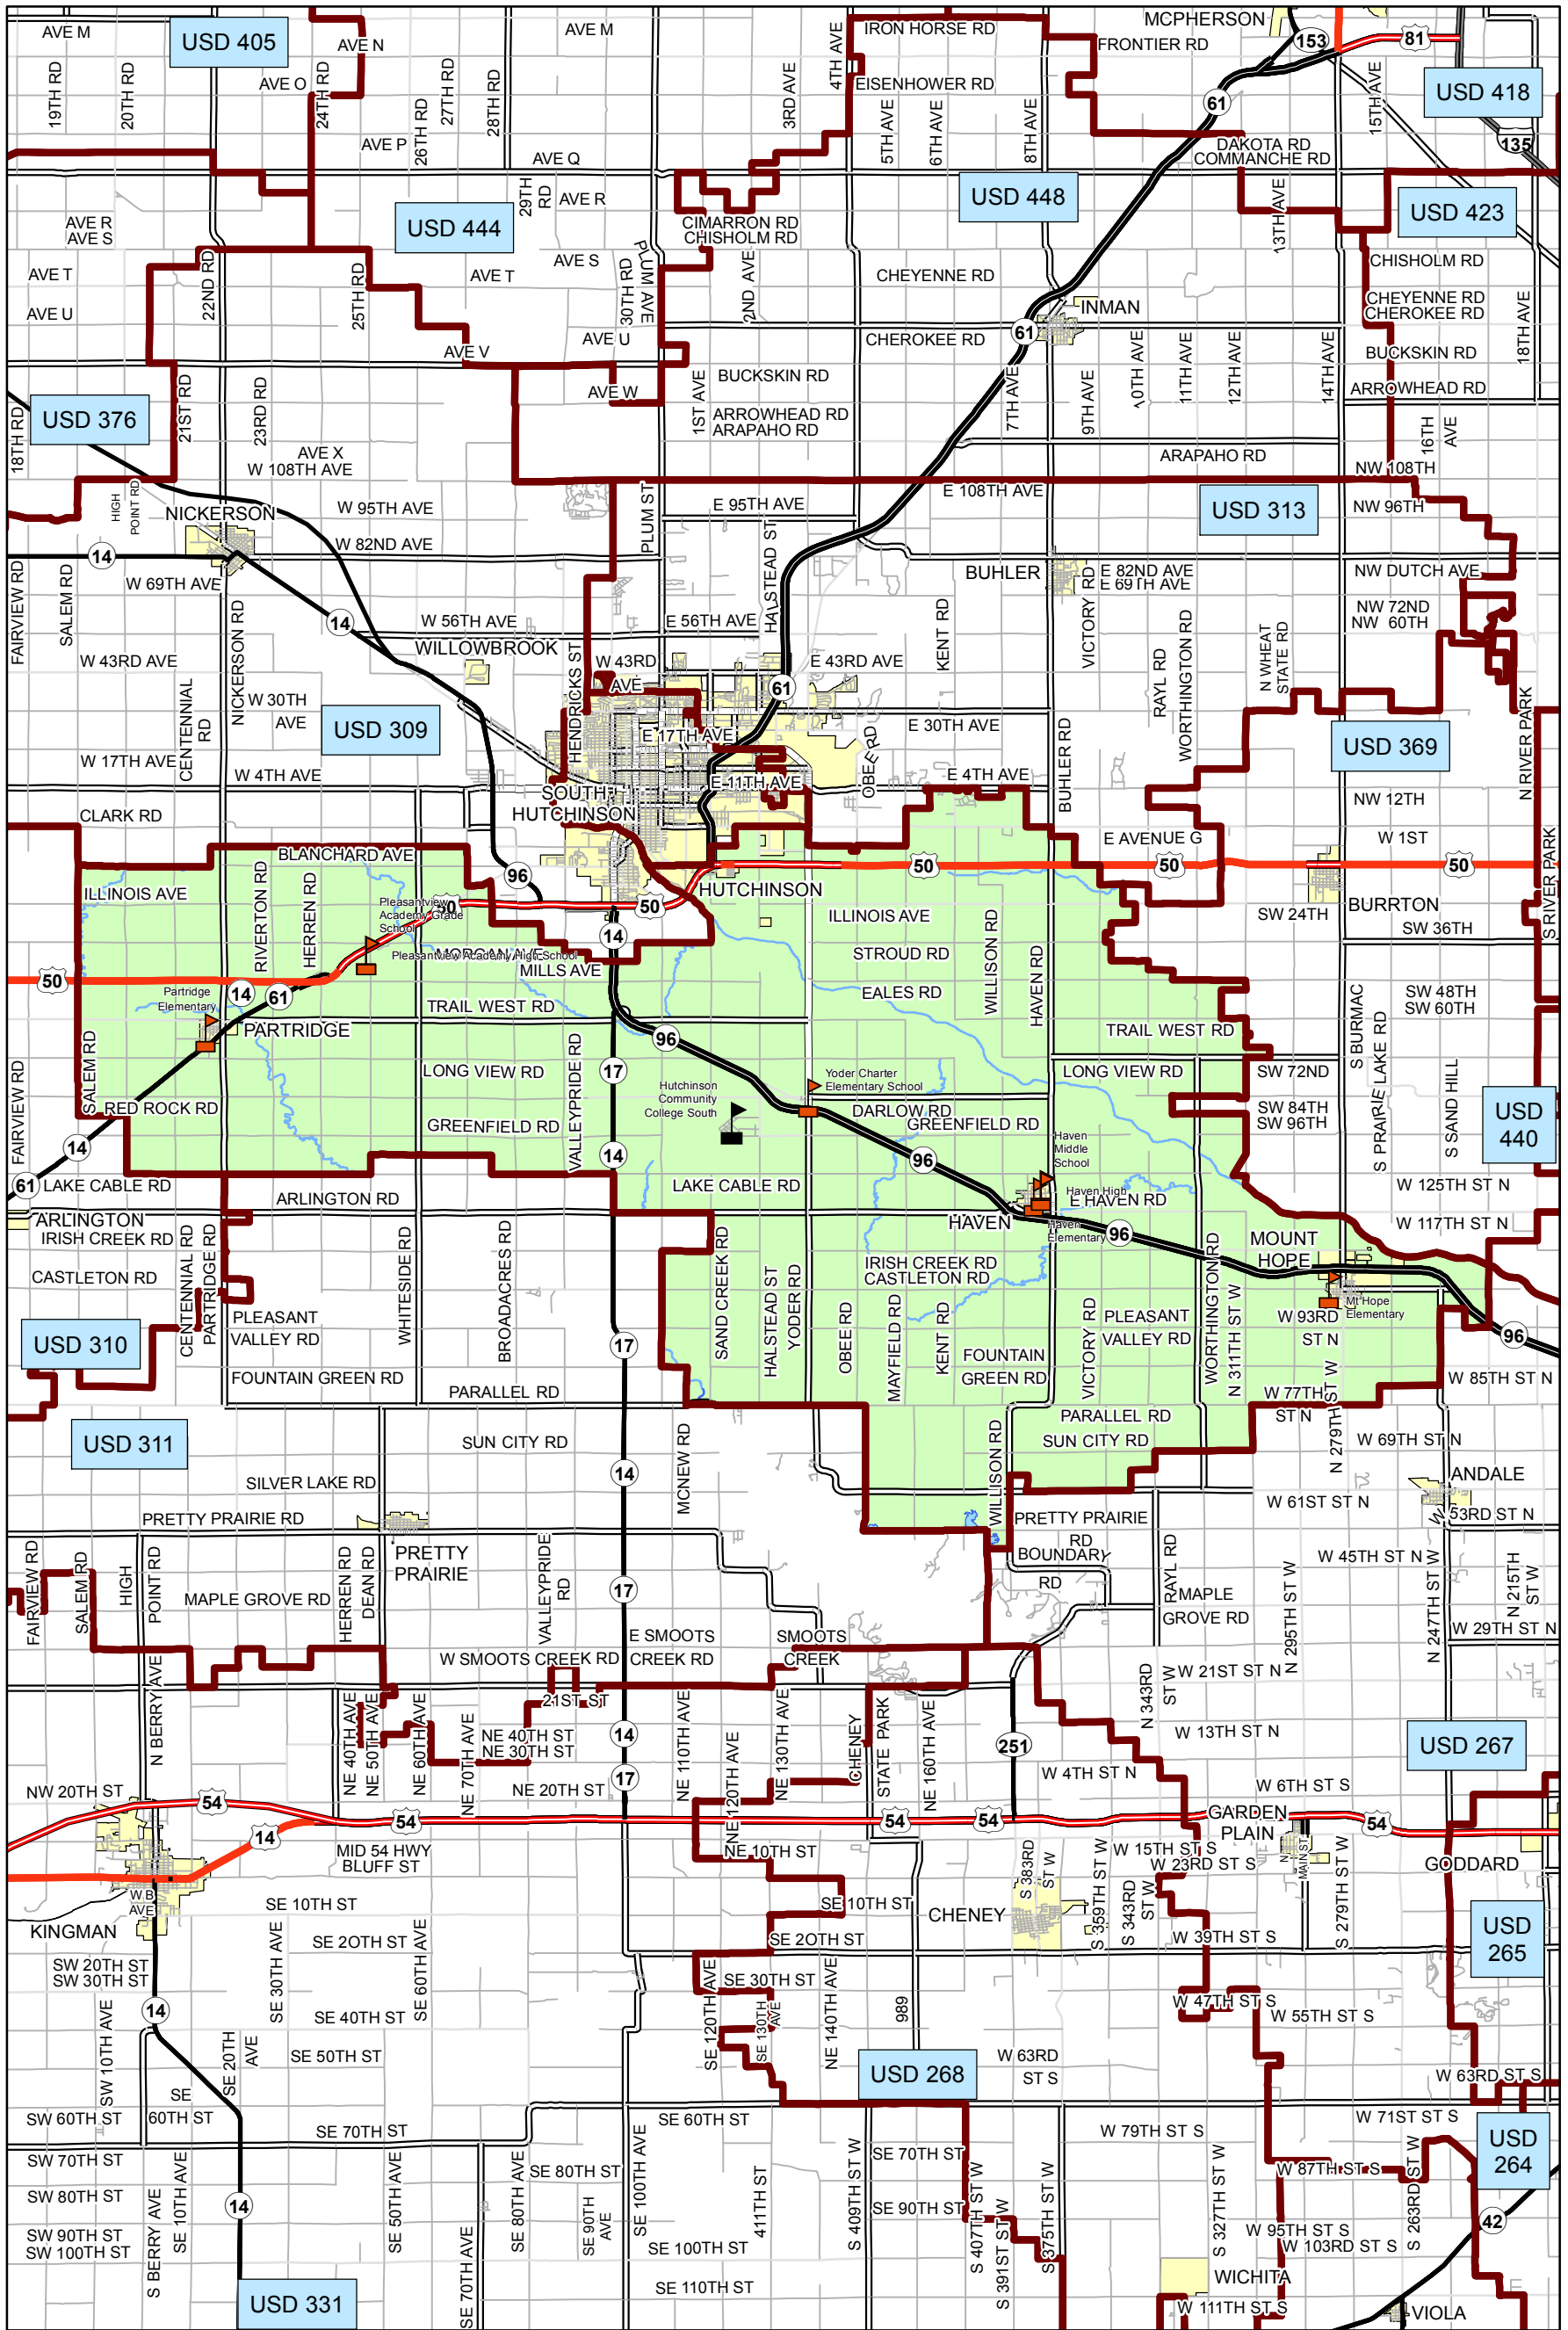

USD 312 District Map

PREPARED BY THE
KANSAS DEPARTMENT OF TRANSPORTATION
BUREAU OF TRANSPORTATION PLANNING

MAP CREATED TUESDAY, JUNE 02, 2015

KDOT makes no warranties, guarantees, or representations for accuracy of this information and assumes no liability for errors or omissions.

-  Primary/Secondary School
-  Post Secondary School
-  District Boundaries