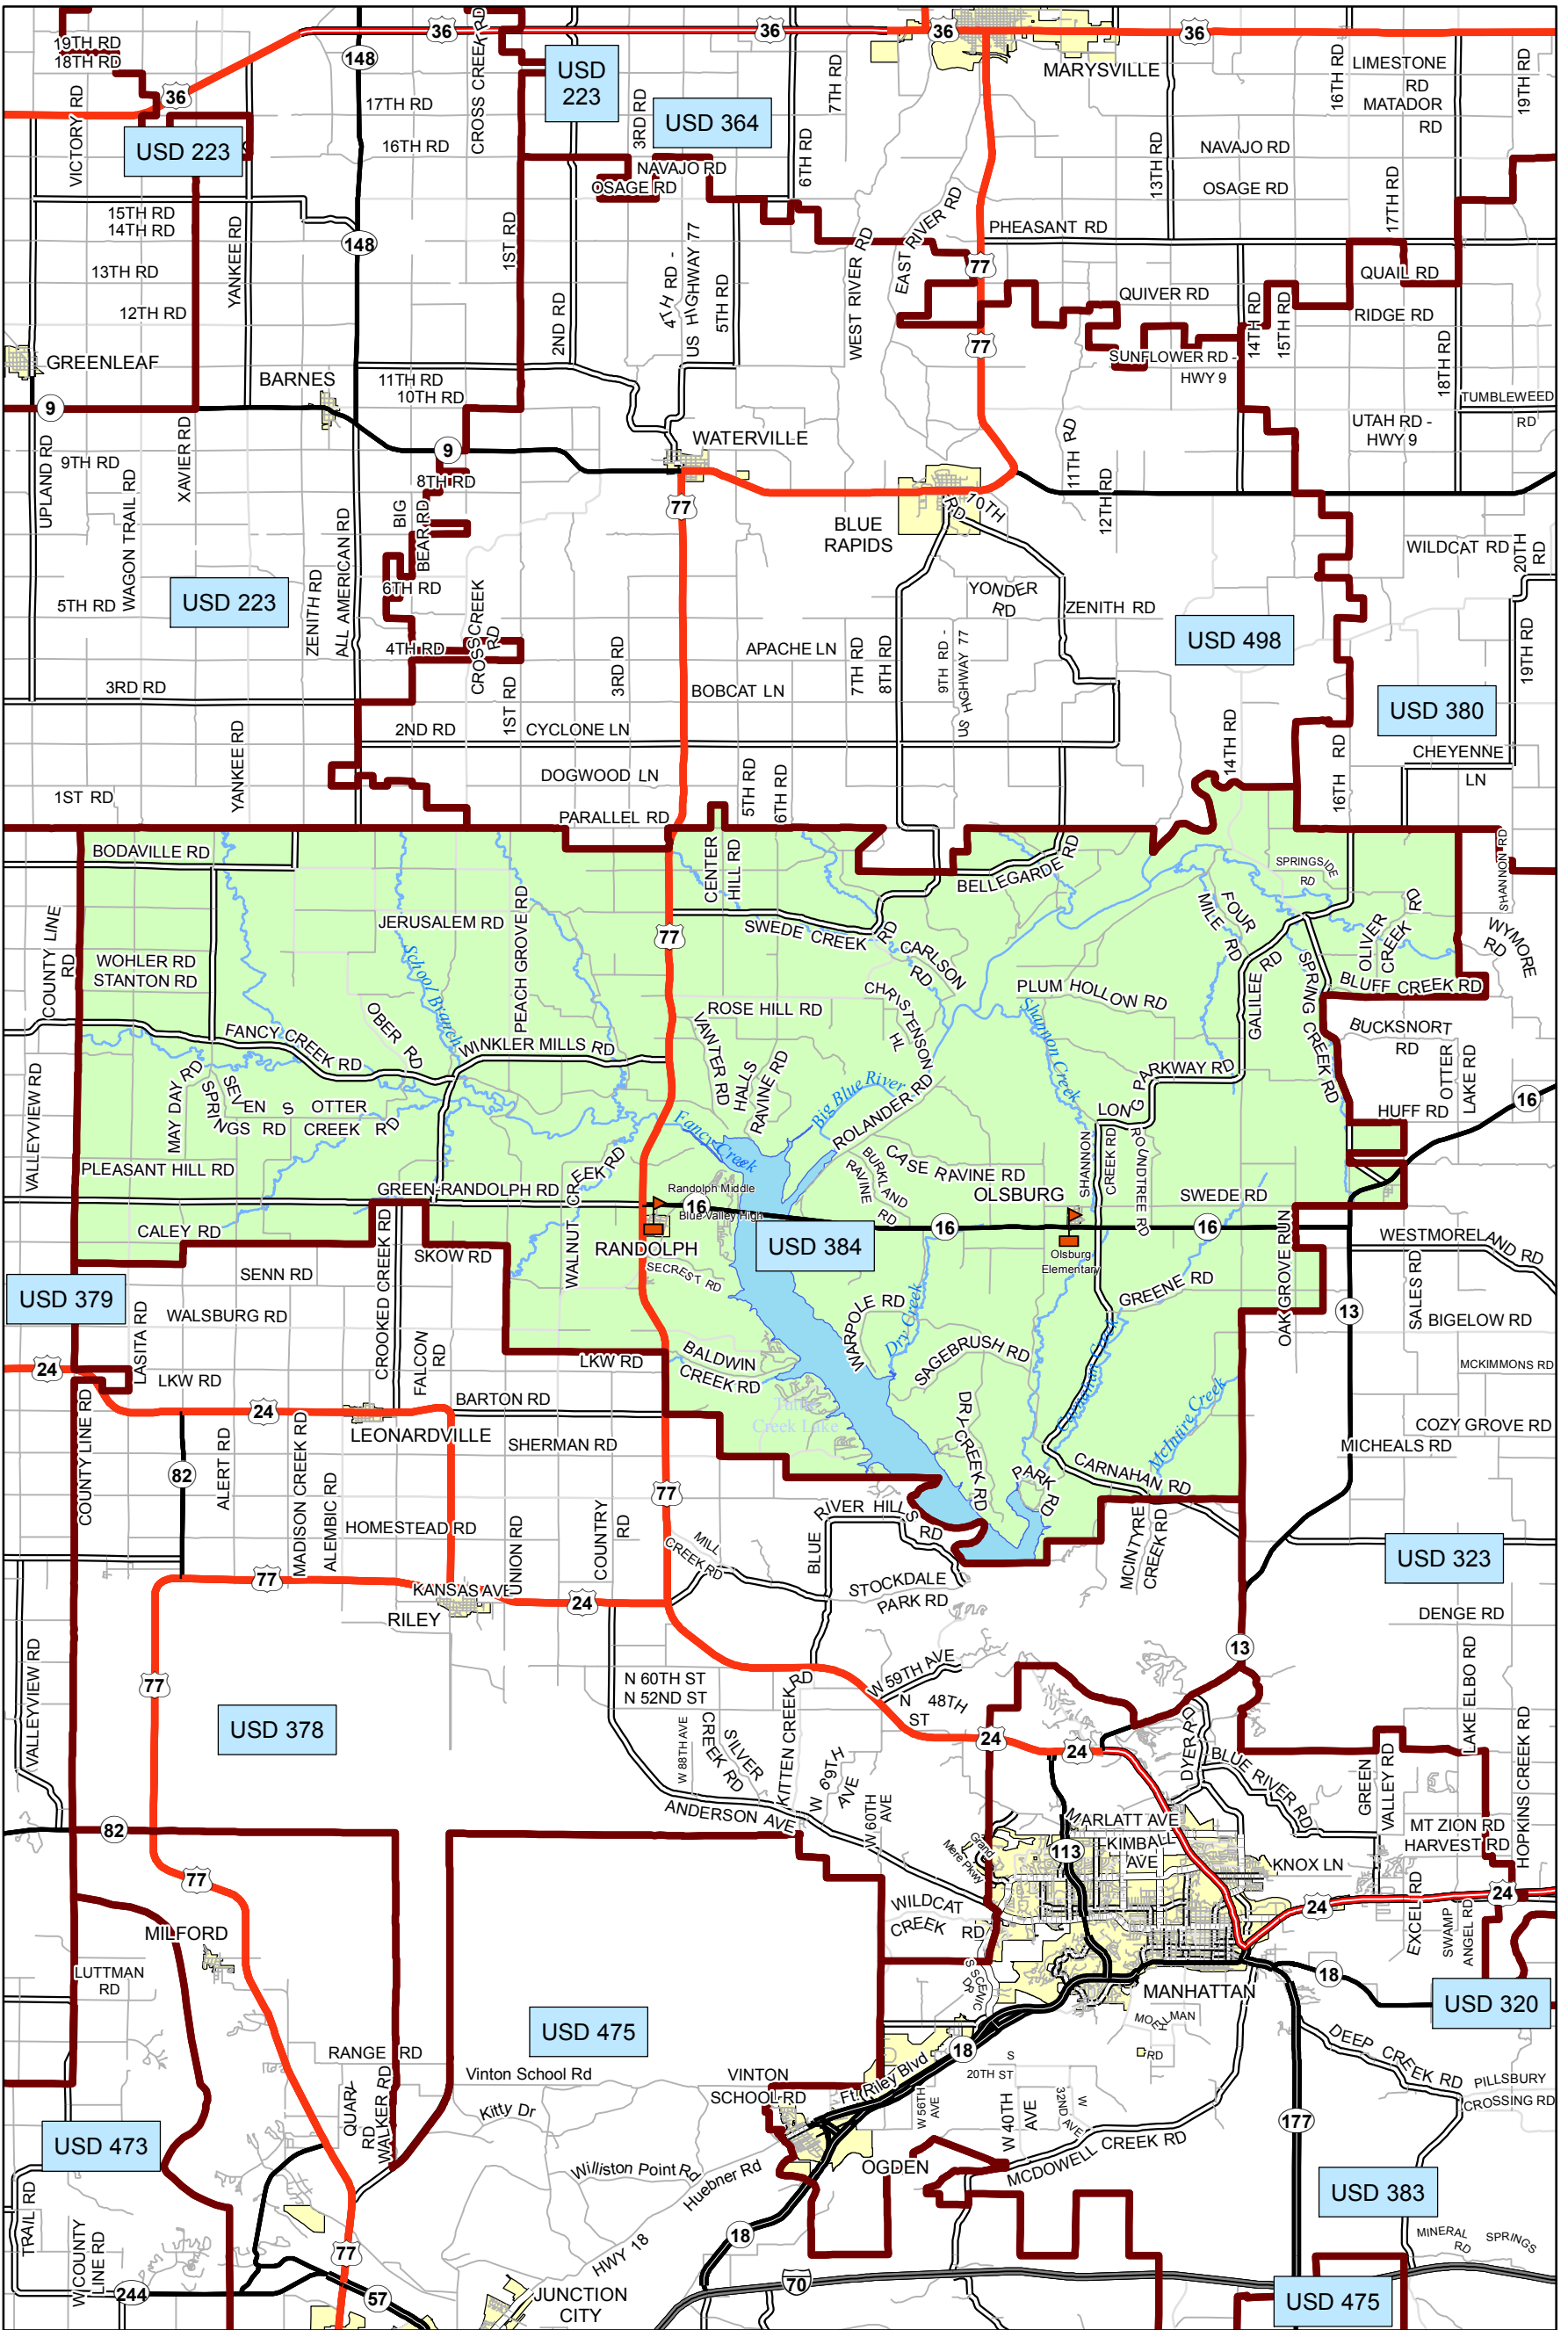

USD 384 District Map

PREPARED BY THE
KANSAS DEPARTMENT OF TRANSPORTATION
BUREAU OF TRANSPORTATION PLANNING

MAP CREATED TUESDAY, JUNE 02, 2015

KDOT makes no warranties, guarantees, or representations for accuracy of this information and assumes no liability for errors or omissions.

-  Primary/Secondary School
-  Post Secondary School
-  District Boundaries