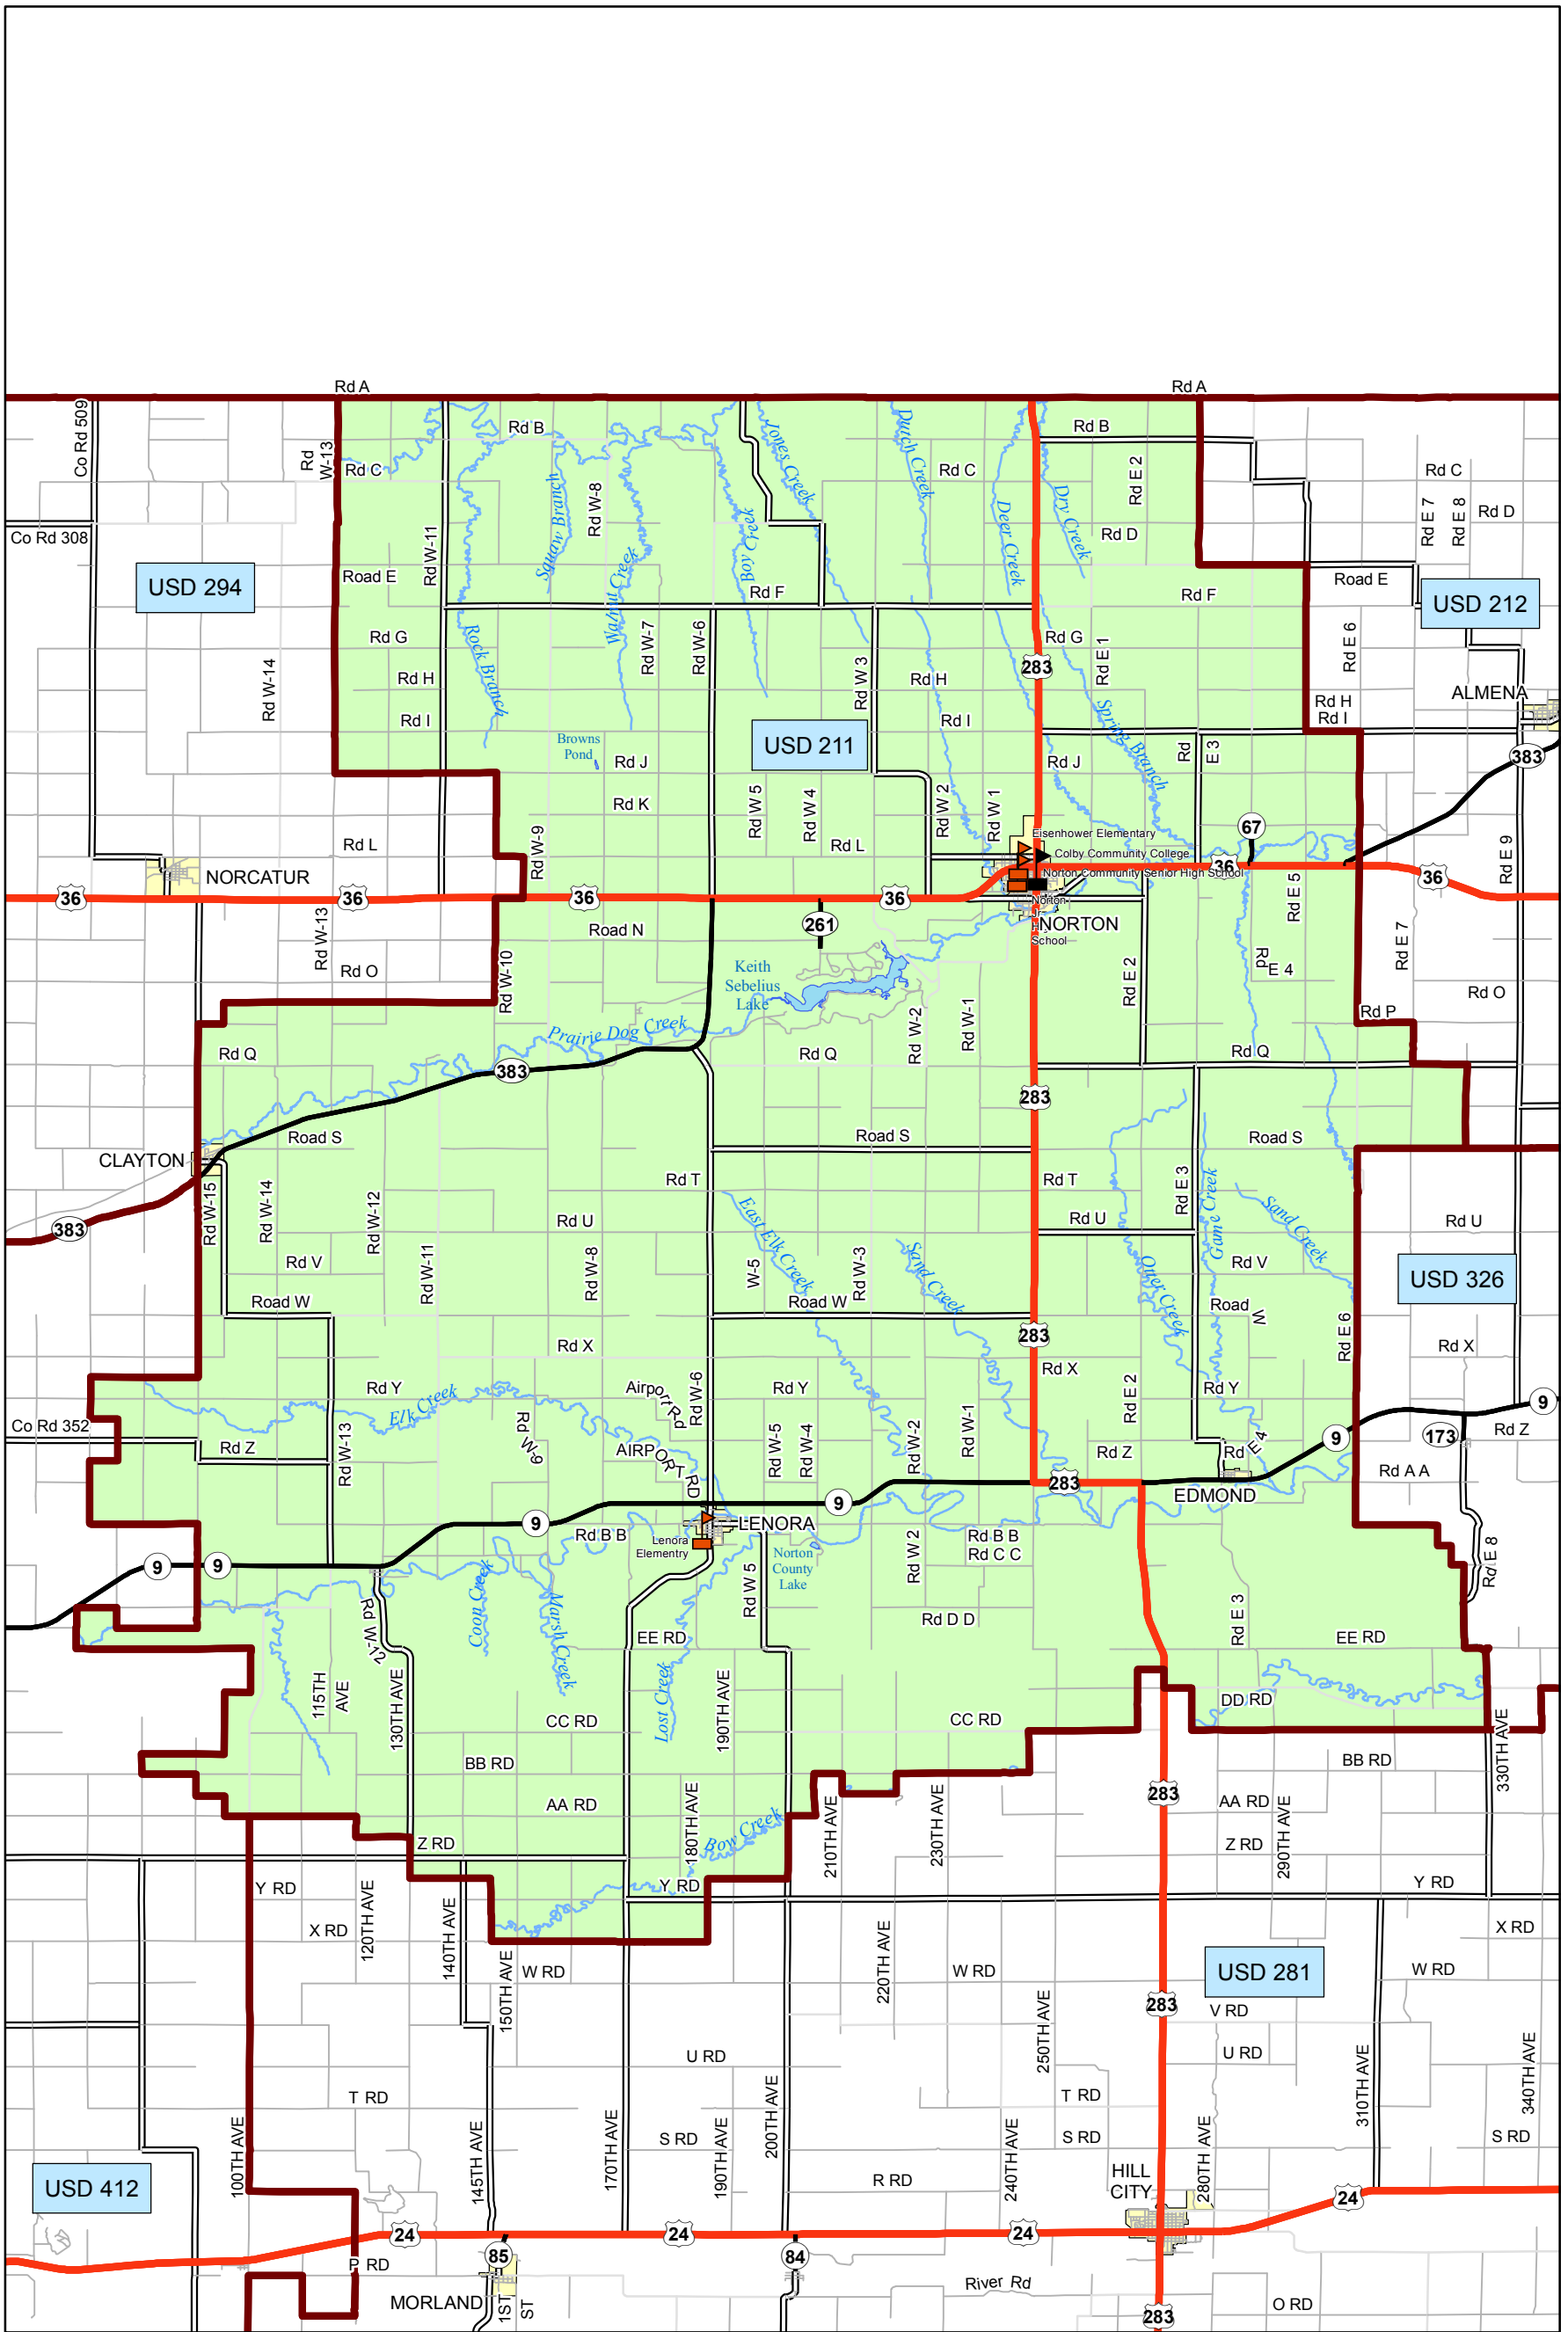

# USD 211 District Map

PREPARED BY THE  
**KANSAS DEPARTMENT OF TRANSPORTATION**  
**BUREAU OF TRANSPORTATION PLANNING**

MAP CREATED TUESDAY, JUNE 02, 2015

KDOT makes no warranties, guarantees, or representations for accuracy of this information and assumes no liability for errors or omissions.

-  Primary/Secondary School
-  Post Secondary School
-  District Boundaries