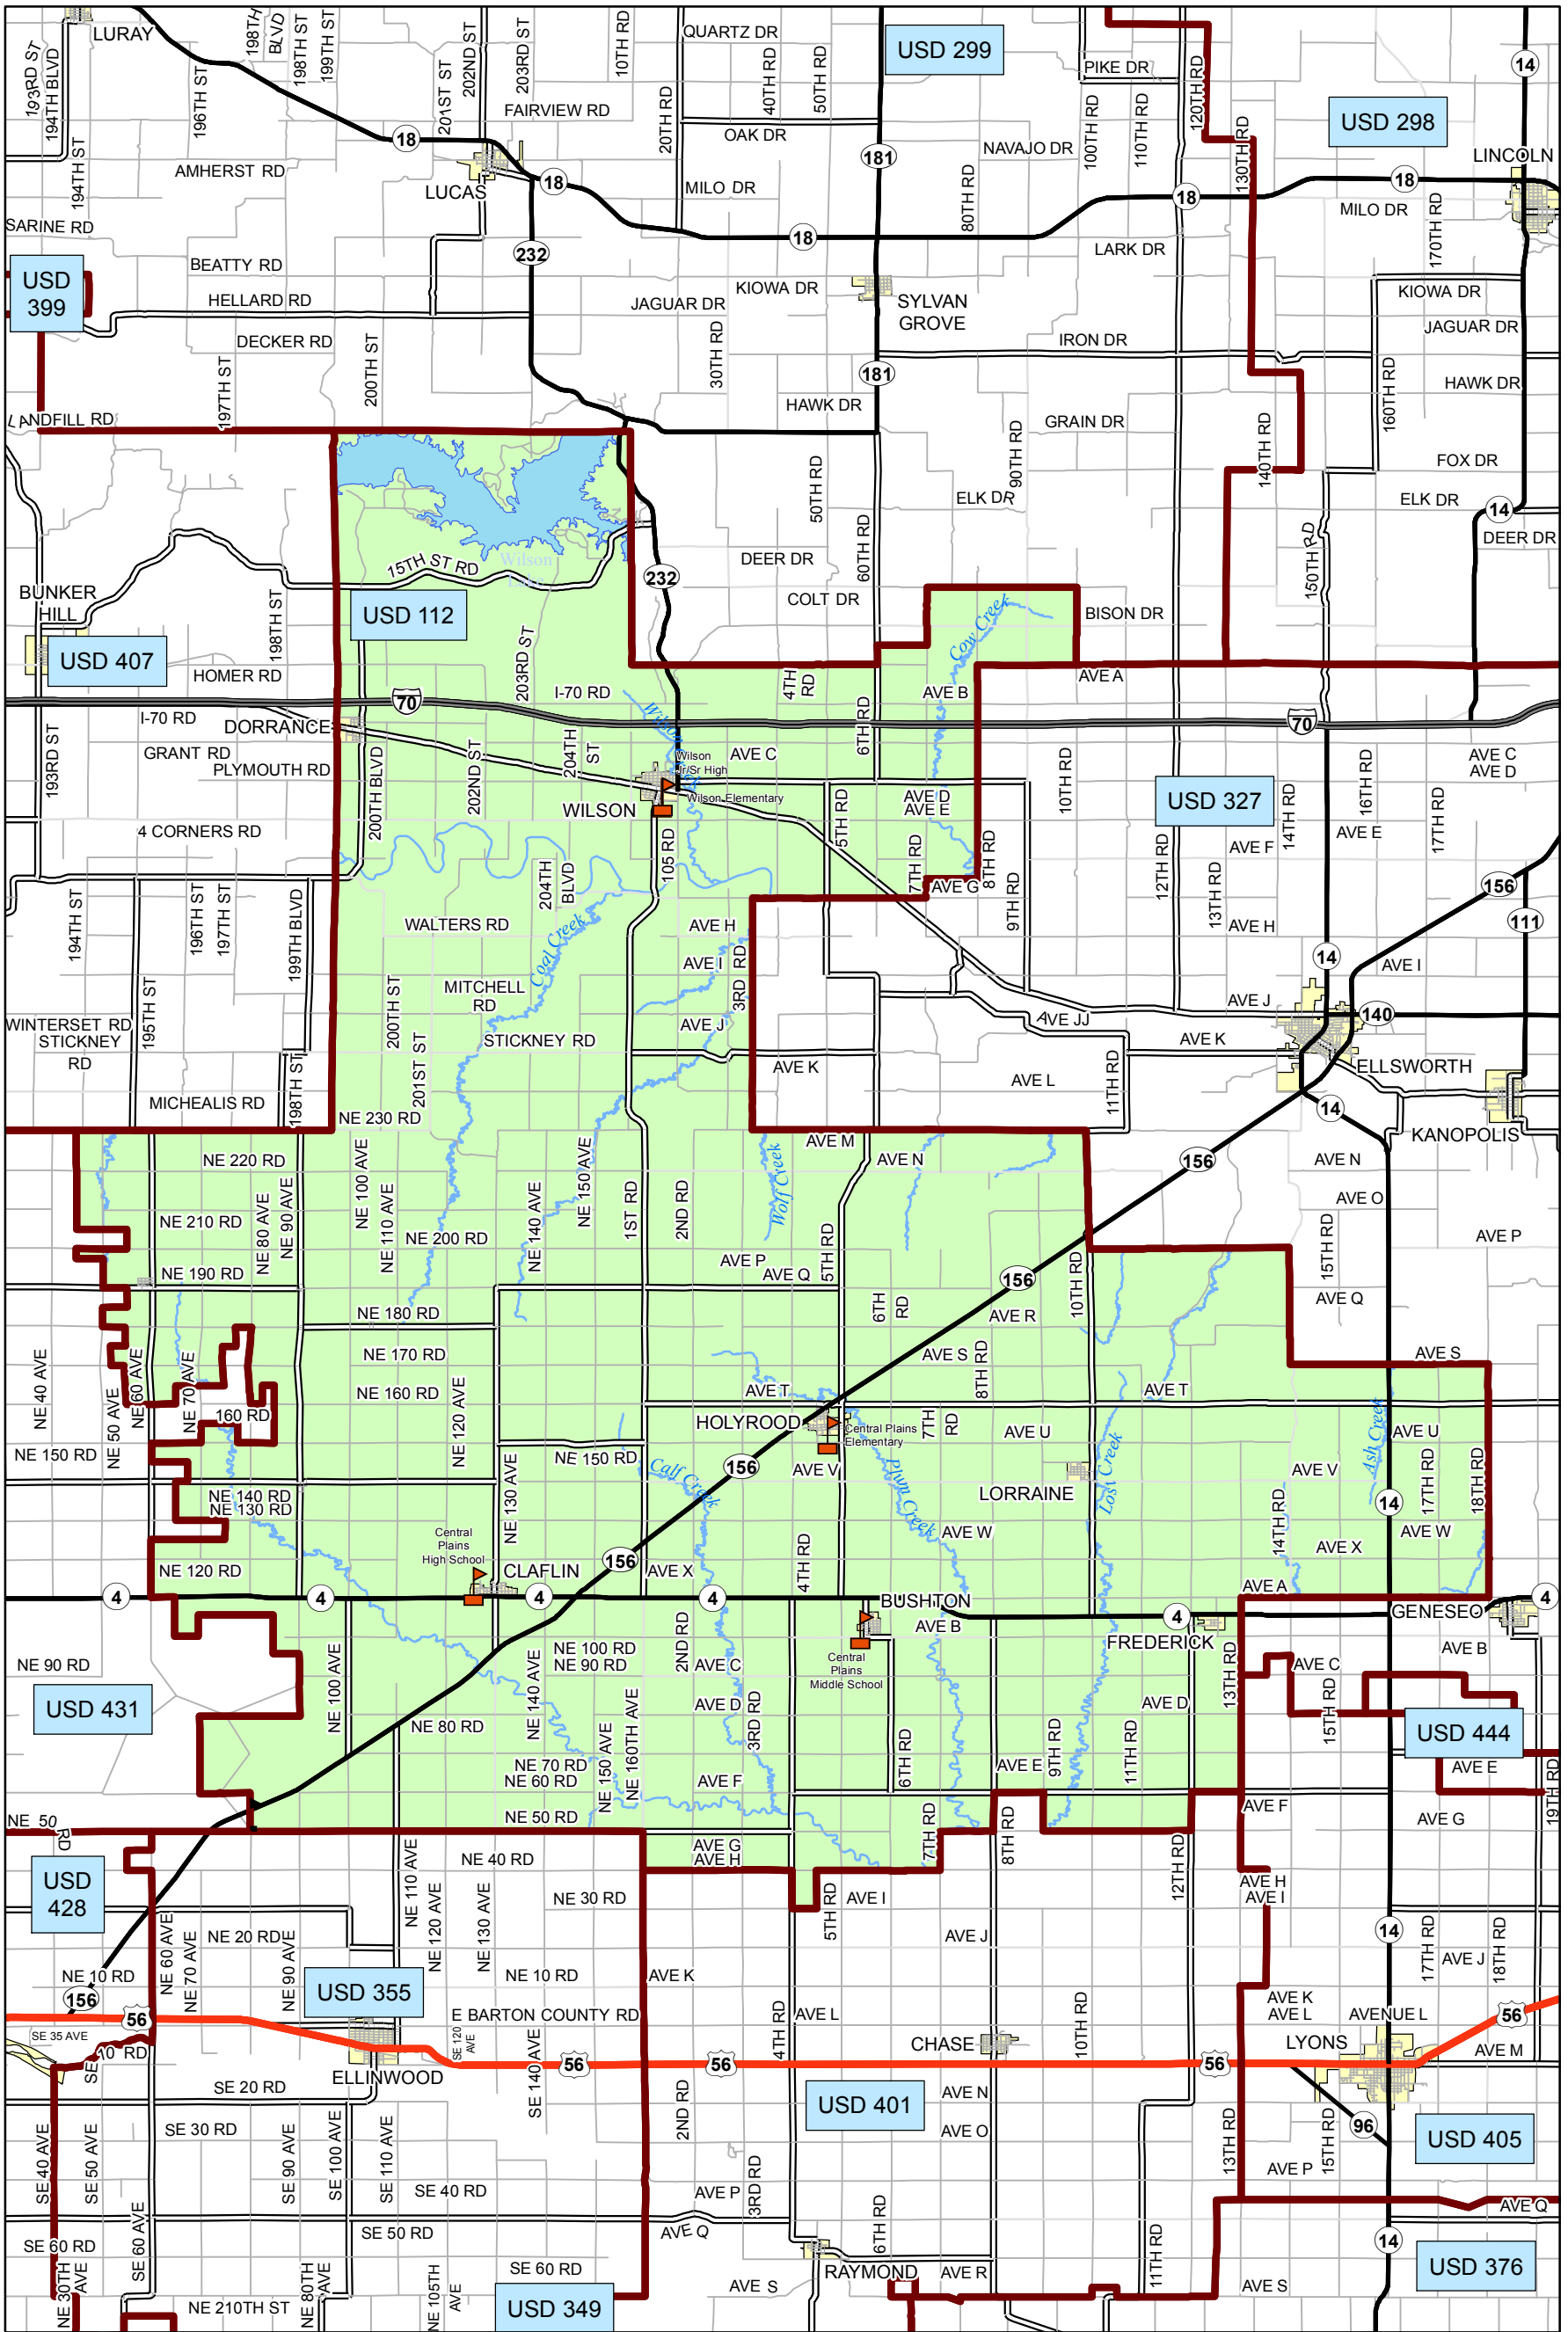

# USD 112 District Map

PREPARED BY THE  
**KANSAS DEPARTMENT OF TRANSPORTATION**  
**BUREAU OF TRANSPORTATION PLANNING**

MAP CREATED TUESDAY, JUNE 02, 2015

KDOT makes no warranties, guarantees, or representations for accuracy of this information and assumes no liability for errors or omissions.

-  Primary/Secondary School
-  Post Secondary School
-  District Boundaries