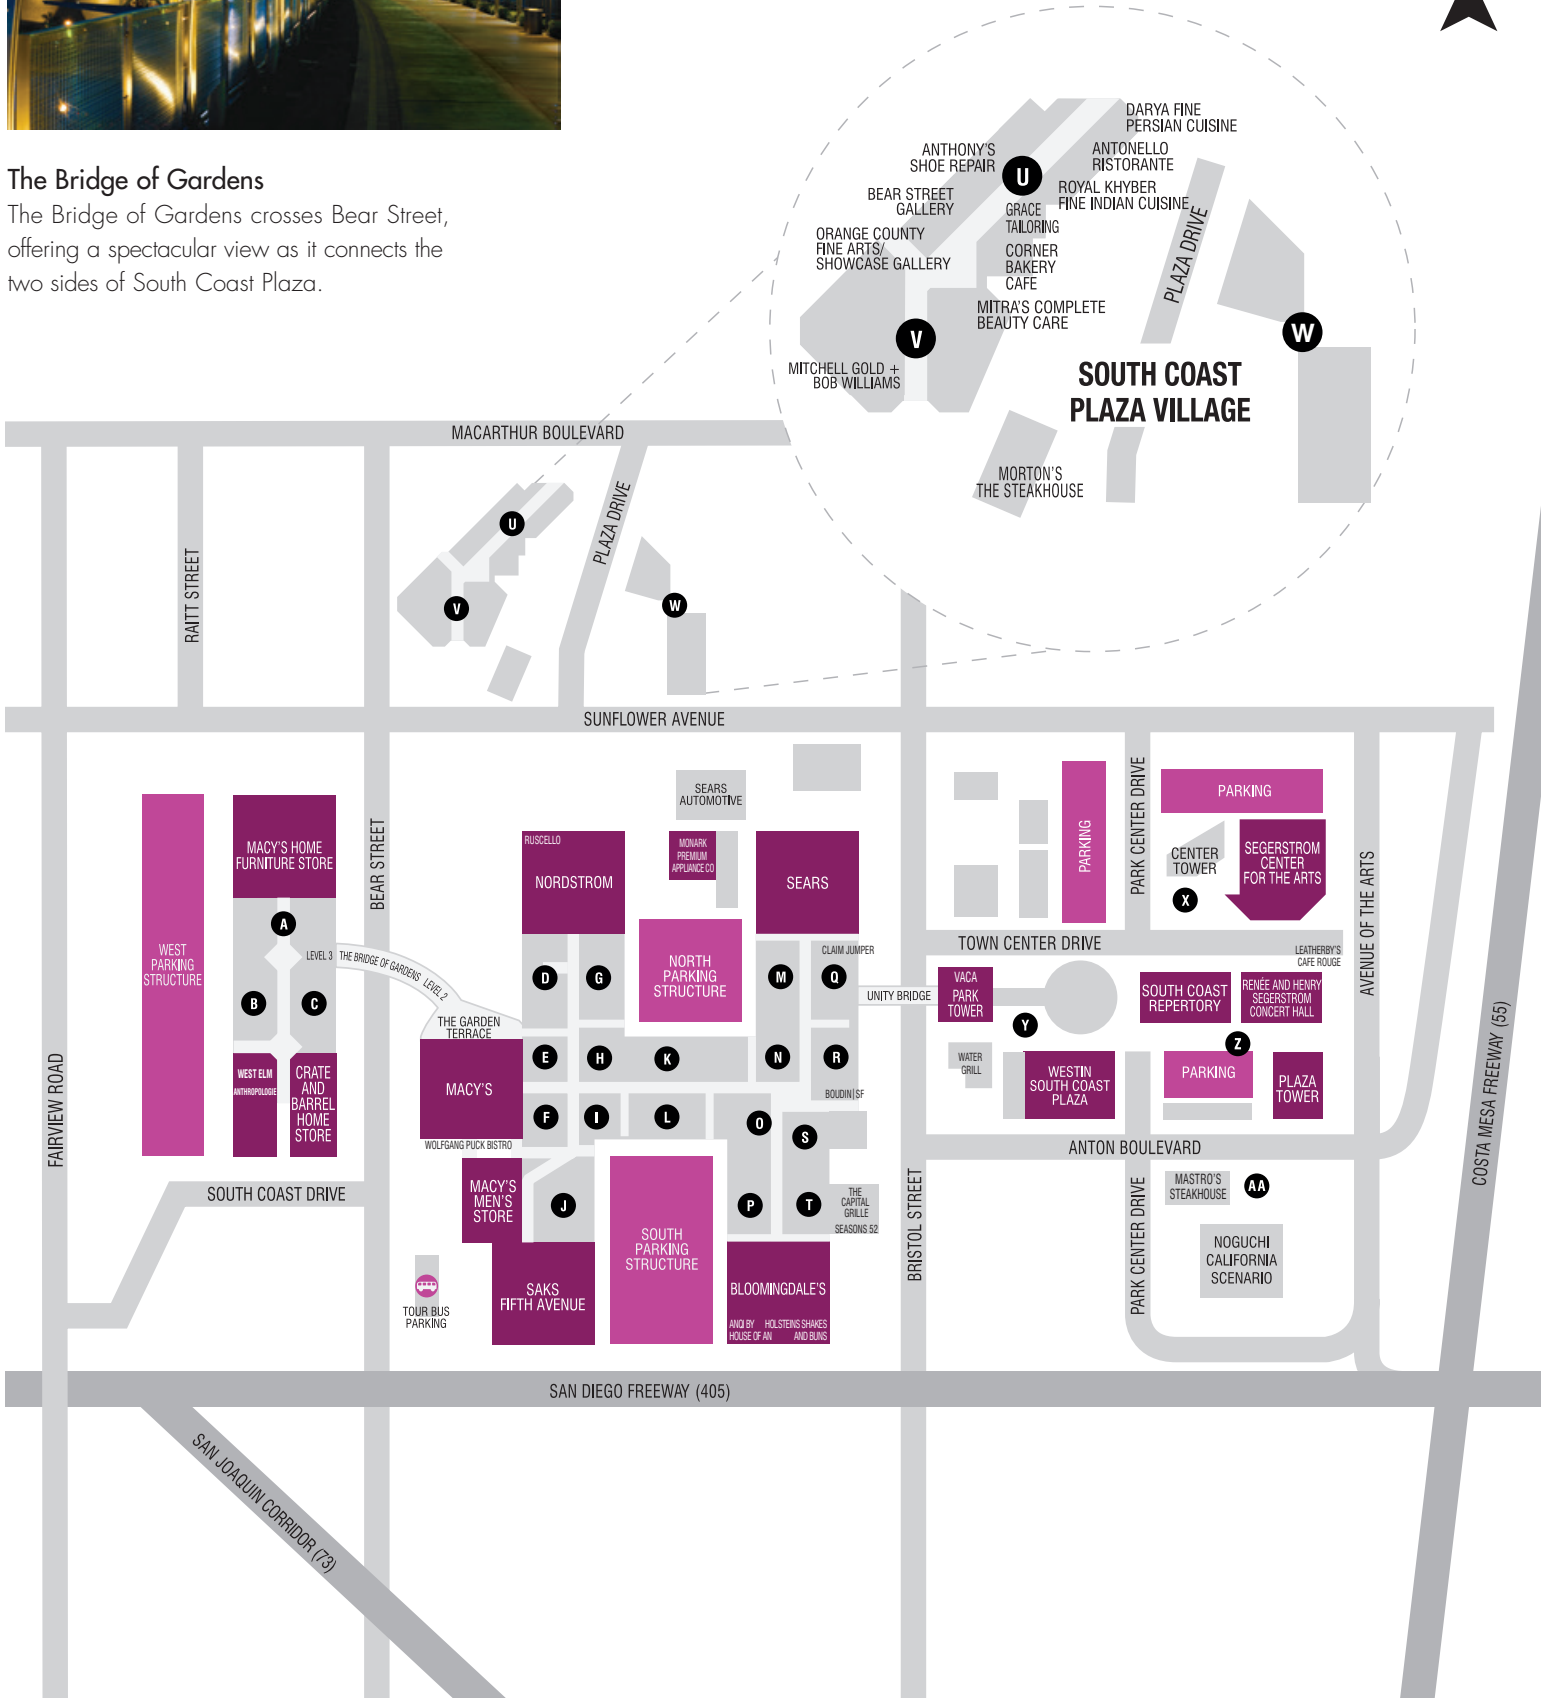

# SOUTH COAST PLAZA AREA MAP

## The Bridge of Gardens

The Bridge of Gardens crosses Bear Street, offering a spectacular view as it connects the two sides of South Coast Plaza.

MAP NOT TO SCALE

NORTH

# ALPHABETICAL LISTING

Store	Section/Level	Phone
<b>A</b>		
& Other Stories	P-2	Fall 2016
A. Lange & Söhne	I-2	657.205.4555
abercrombie	Q-2	714.432.1330
Abercrombie & Fitch	O-1	714.979.7178
adidas Originals	B-3	714.668.9155
AG	B-3	714.427.0055
ALDO	N-2	714.979.1081
Allen Edmonds	I-1	714.662.7357
Ann Taylor	R-2	714.754.1915
Anne Fontaine	K-1	714.549.0315
AnQi by House of An	Inside Bloomingdale's	714.557.5679
Anthony's Shoe Repair	U	714.557.5631
Anthropologie	B-1	714.540.9001
Antonello Espresso Café	L-2	714.557.5232
Antonello Ristorante	U	714.751.7153
Apple Store	B-1	714.424.6331
Armani Exchange	P-1	714.556.8842
The Art of Shaving	S-1	714.460.1988
ASSOULINE	E-1	714.557.1882
ATM	A-1, N-1	
ATM	Macy's	
ATM	Nordstrom	
Aveda	S-1	714.540.2423
Aveda Richard Michael Salon	C-1	714.427.0407
<b>B</b>		
babyGap/GapMaternity	N-1	714.427.0994
Baccarat	E-2	714.435.9600
BALENCIAGA	K-2	714.668.0557
Bally	K-2	714.557.1914
Banana Republic	T-1, T-2	714.327.8400
bareMinerals	S-1	714.966.2357
Bath & Body Works	Q-1	714.689.8108
Bear Street Gallery	U	714.825.0592
Ben Bridge Jeweler	P-1	714.549.3545
Berluti	K-2	714.641.3582
Between the Sheets	C-2	714.557.9999
Bloomingdale's		714.824.4600
BMW Gallery	N-1	714.668.9105
BOSS	L-1	714.641.8661
Bottega Veneta	H-2	714.540.9760
Boudin SF	R-1	714.689.2253
Brioni	K-2	714.427.0945
Brookstone	S-1	714.979.6655
Brunello Cucinelli	K-2	714.957.6930
Burberry	L-1	714.556.8110
BVLGARI	H-1	714.751.7833
<b>C</b>		
Calvin Klein	C-3	714.662.1901
Canali	G-3	714.662.1800
The Capital Grille	T-2	714.432.1140
Carlton Hair	B-1	714.979.1635
Cartier	H-2	714.540.8231
Catimini	R-1	714.641.1634
Céline	D-1	714.957.1255
CH Carolina Herrera	L-1	714.662.0572
Champagne French Bakery Cafe	GT B-1	714.427.0808 714.429.1502
CHANEL Boutique	G-1	714.754.7455