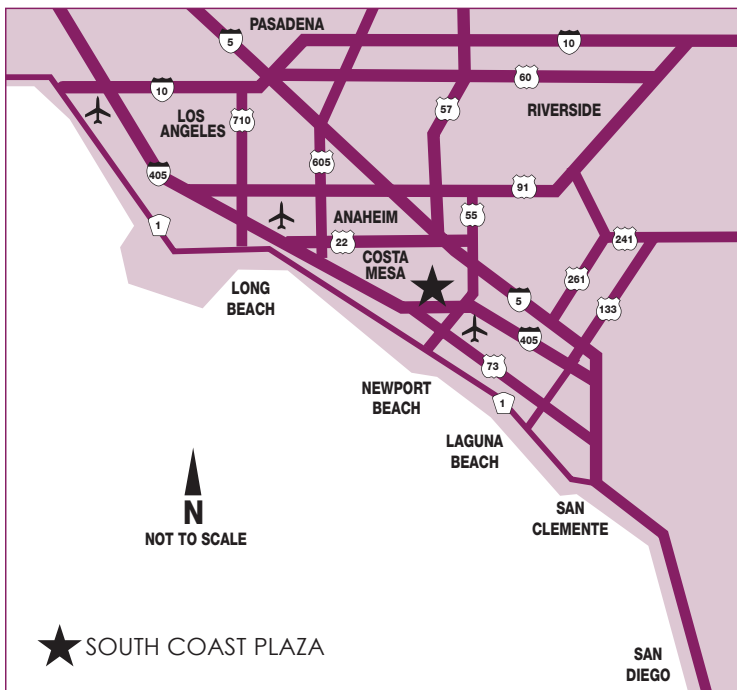

Considered one of Southern California's most distinguished cultural, social and retail centers, South Coast Plaza is located within walking distance of the world-renowned Segerstrom Center for the Arts.

### MONEY EXCHANGE

For your convenience, Travelex Worldwide Money foreign exchange converts foreign currency into U.S. dollars at current posted rates and buys or converts traveler's checks. Located on South Coast Plaza's first level, near Carousel Court. South Coast Plaza also accepts UnionPay.

# SOUTH COAST PLAZA AREA MAP

## The Bridge of Gardens

The Bridge of Gardens crosses Bear Street, offering a spectacular view as it connects the two sides of South Coast Plaza.

MAP NOT TO SCALE

NORTH