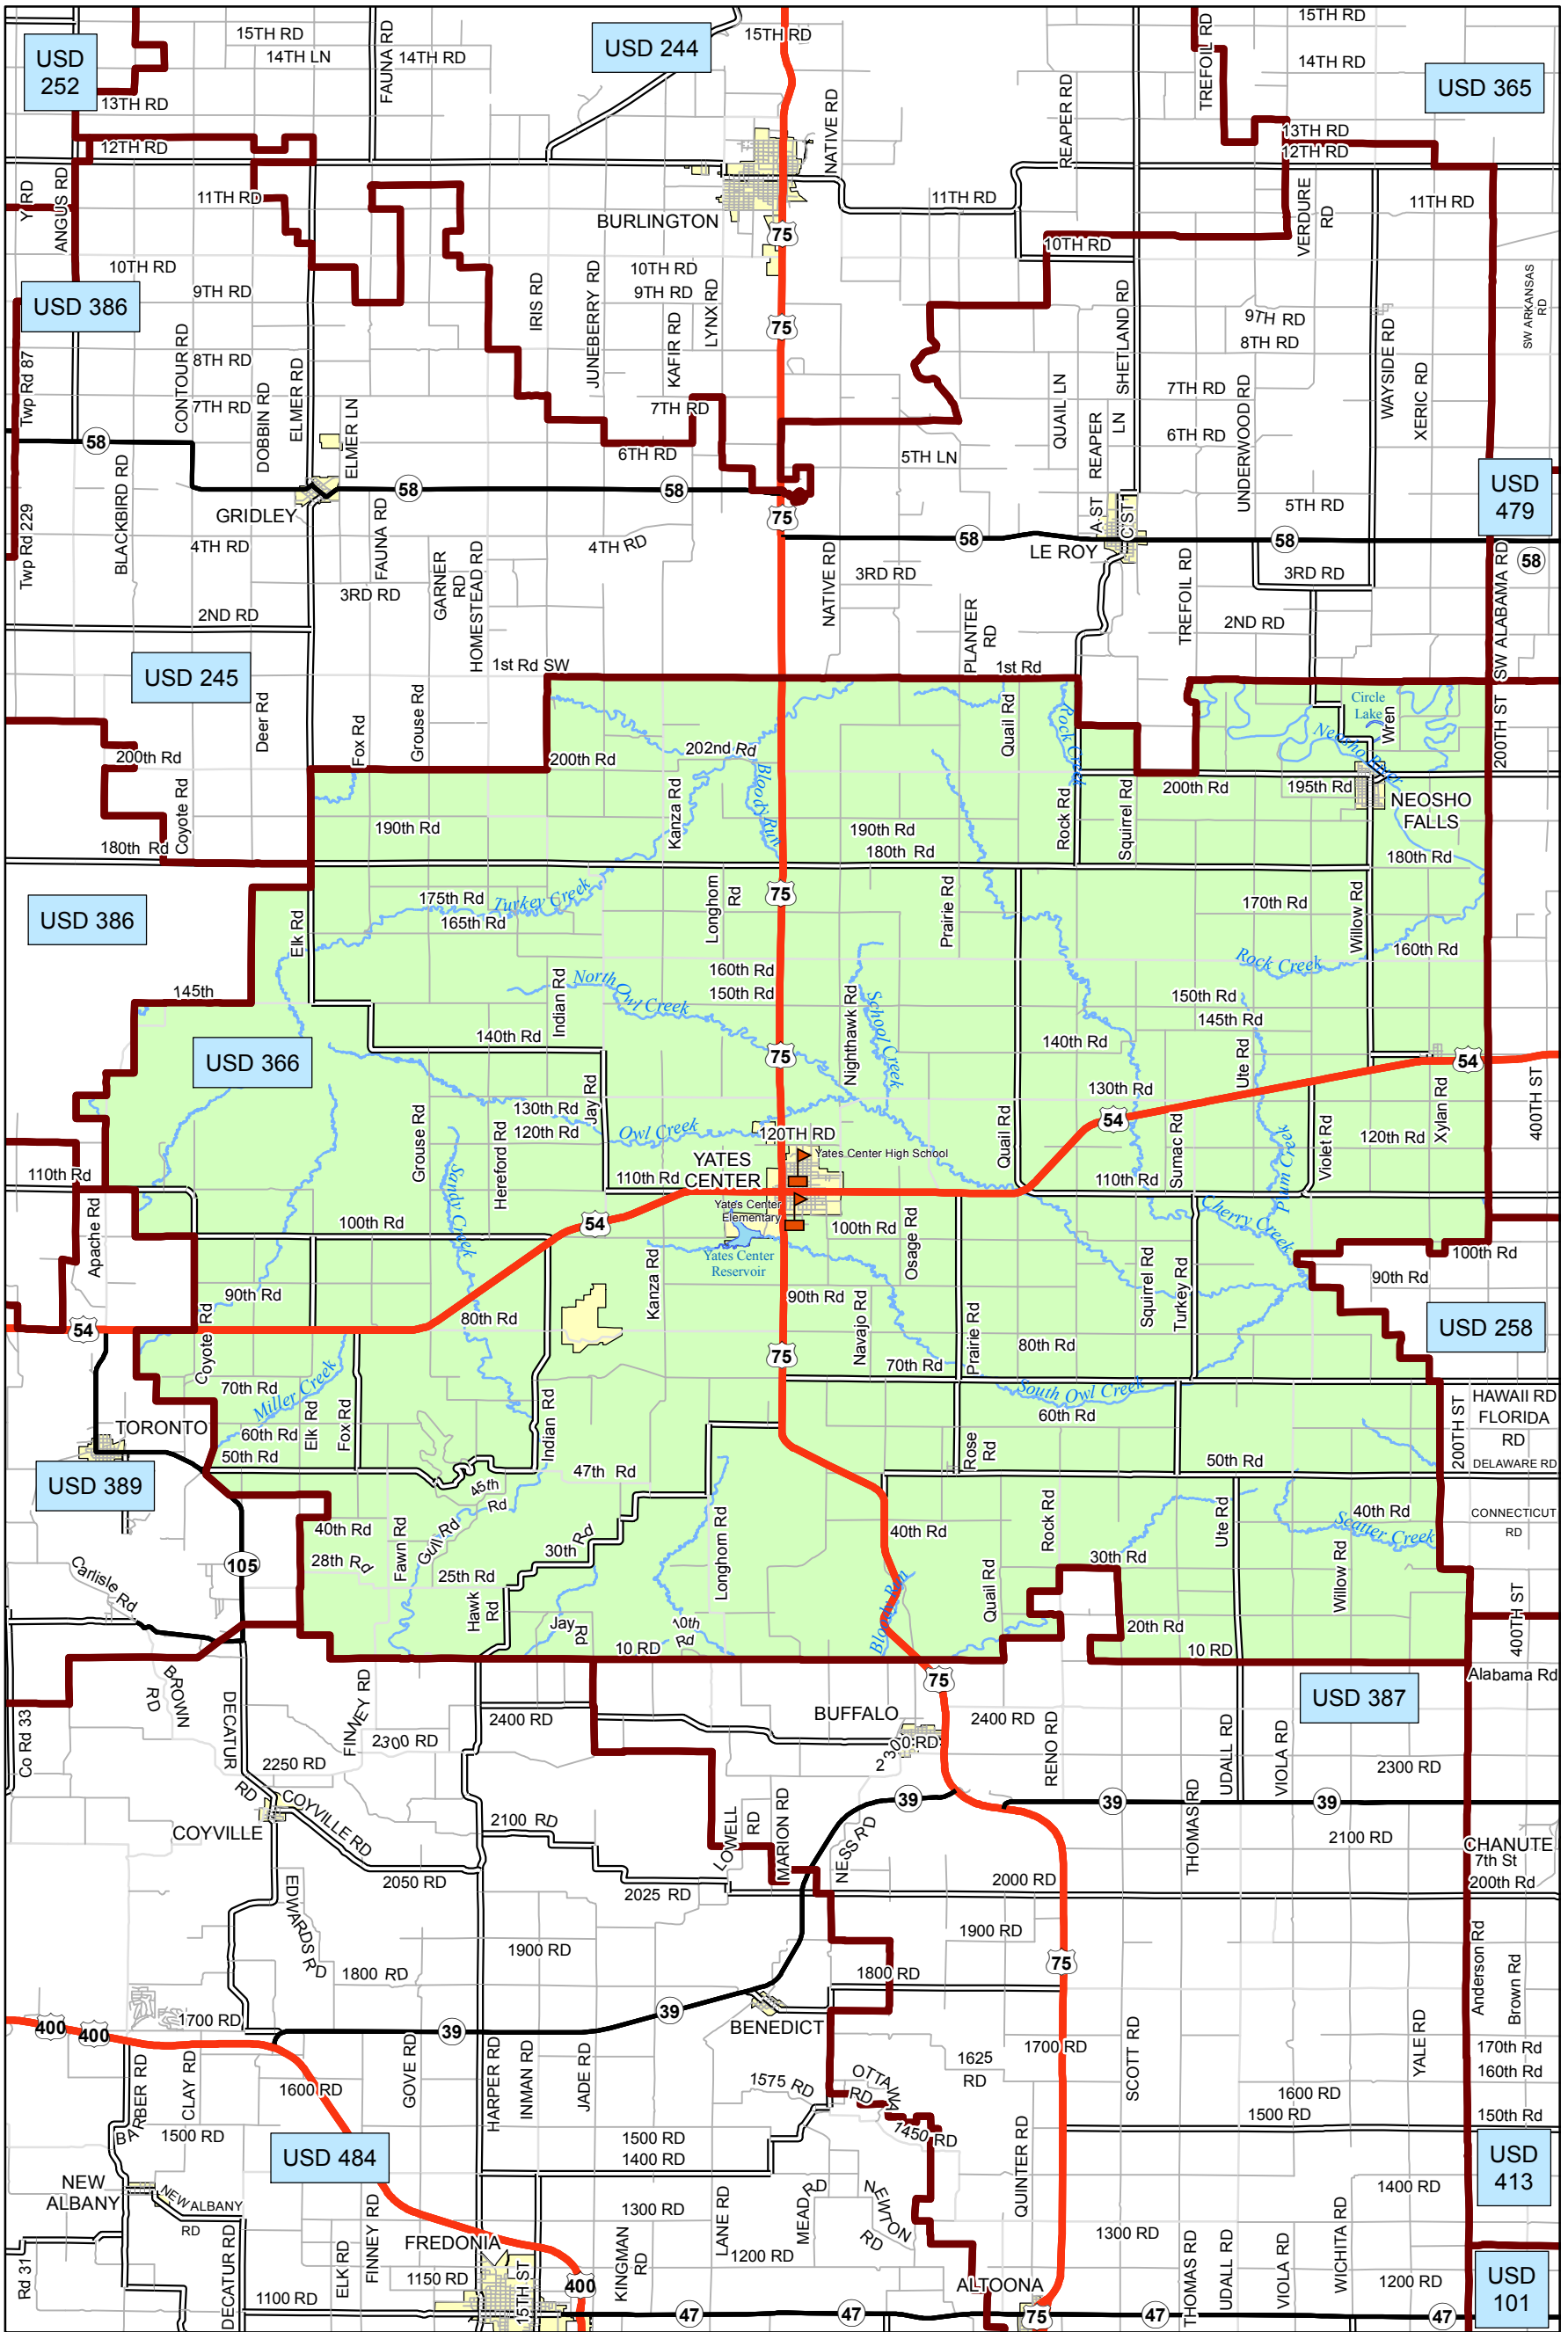

# USD 366 District Map

PREPARED BY THE  
**KANSAS DEPARTMENT OF TRANSPORTATION**  
**BUREAU OF TRANSPORTATION PLANNING**

MAP CREATED TUESDAY, JUNE 02, 2015

KDOT makes no warranties, guarantees, or representations for accuracy of this information and assumes no liability for errors or omissions.

-  Primary/Secondary School
-  Post Secondary School
-  District Boundaries