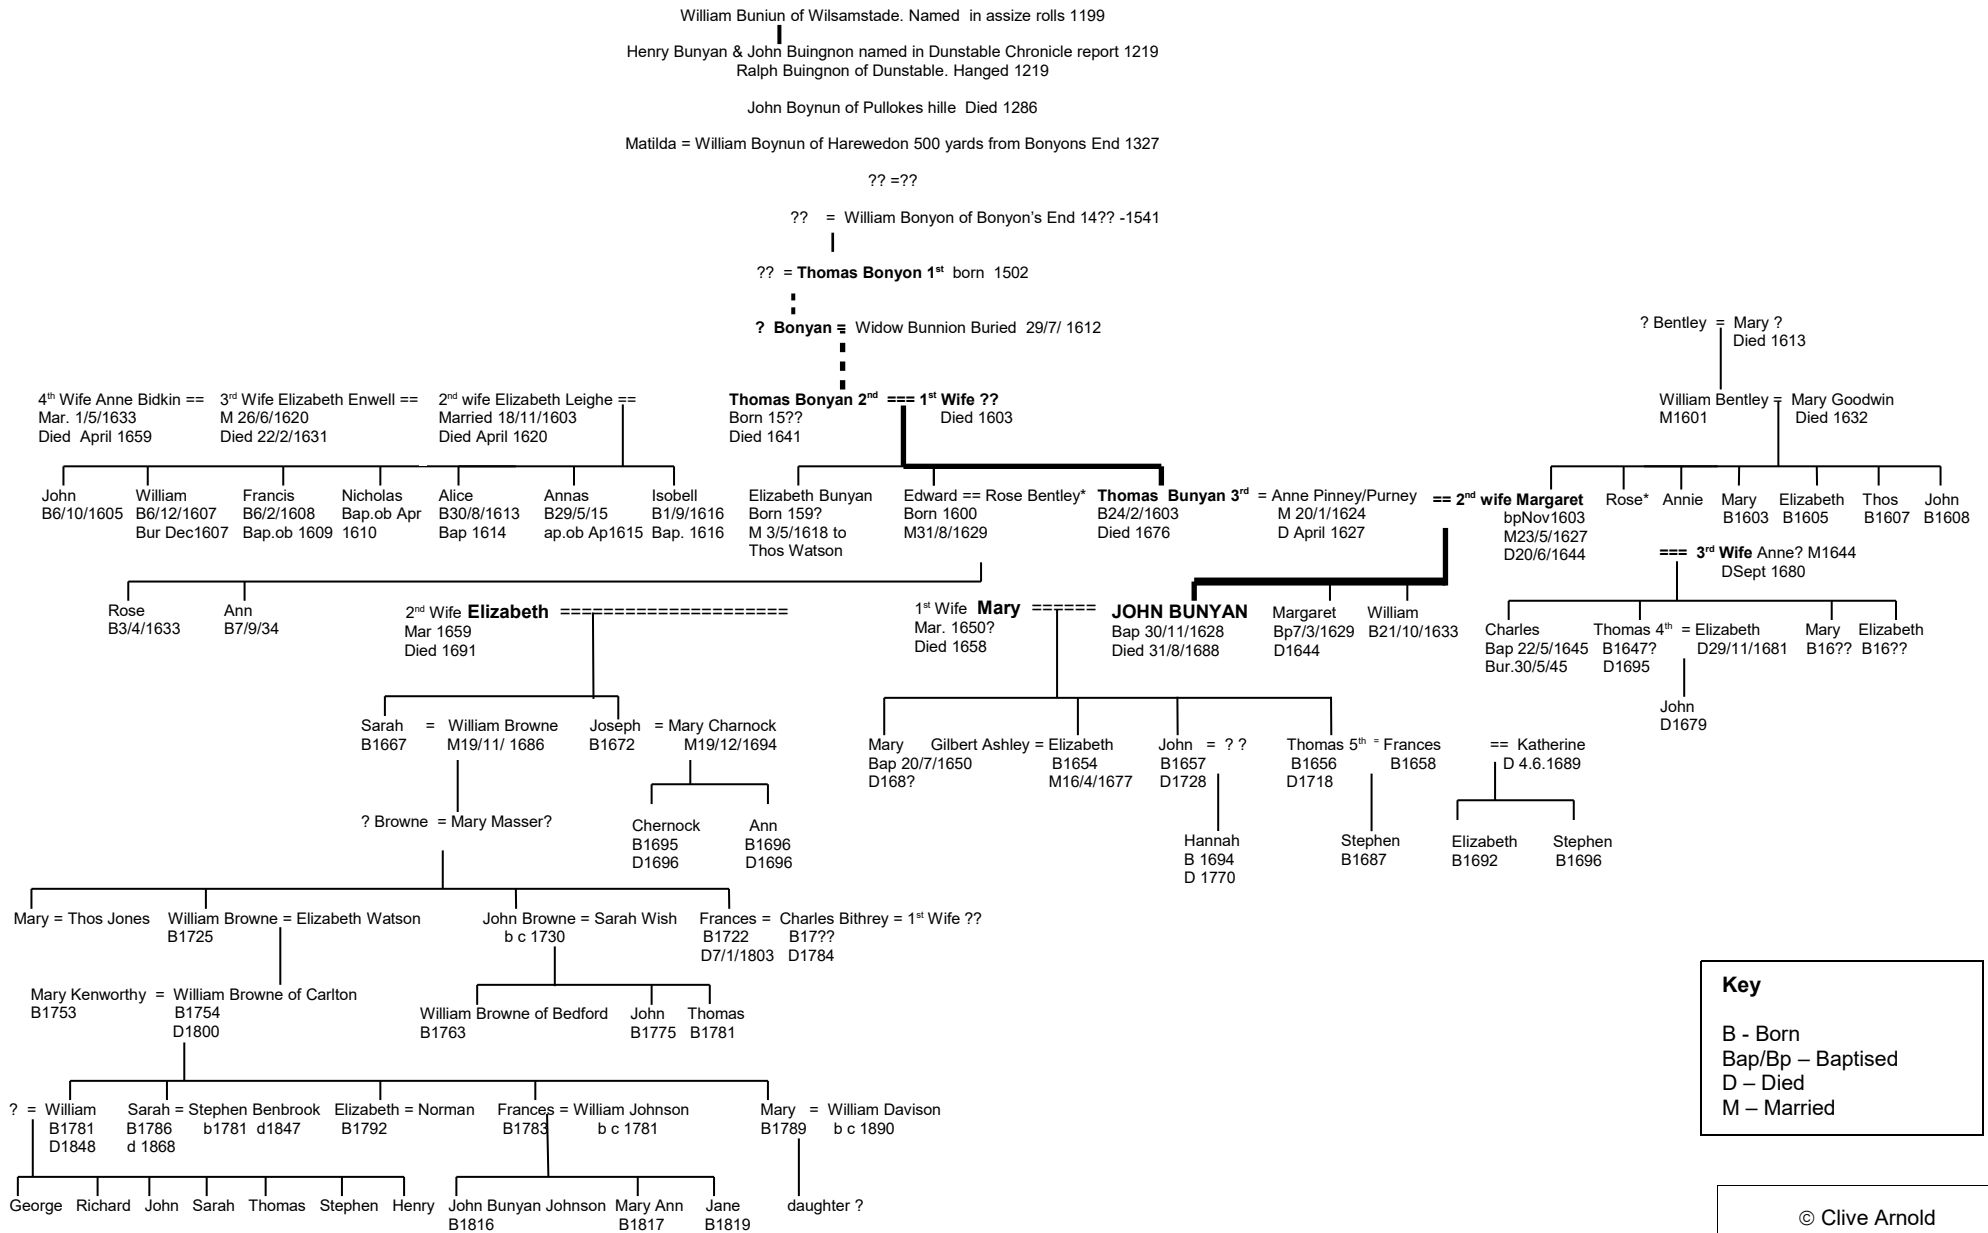

The Bunyan Family Tree 1199 – 1800s

Key

B - Born
Bap/Bp – Baptised
D – Died
M – Married

© Clive Arnold
Pilgrim House Elstow
This version; August 2018