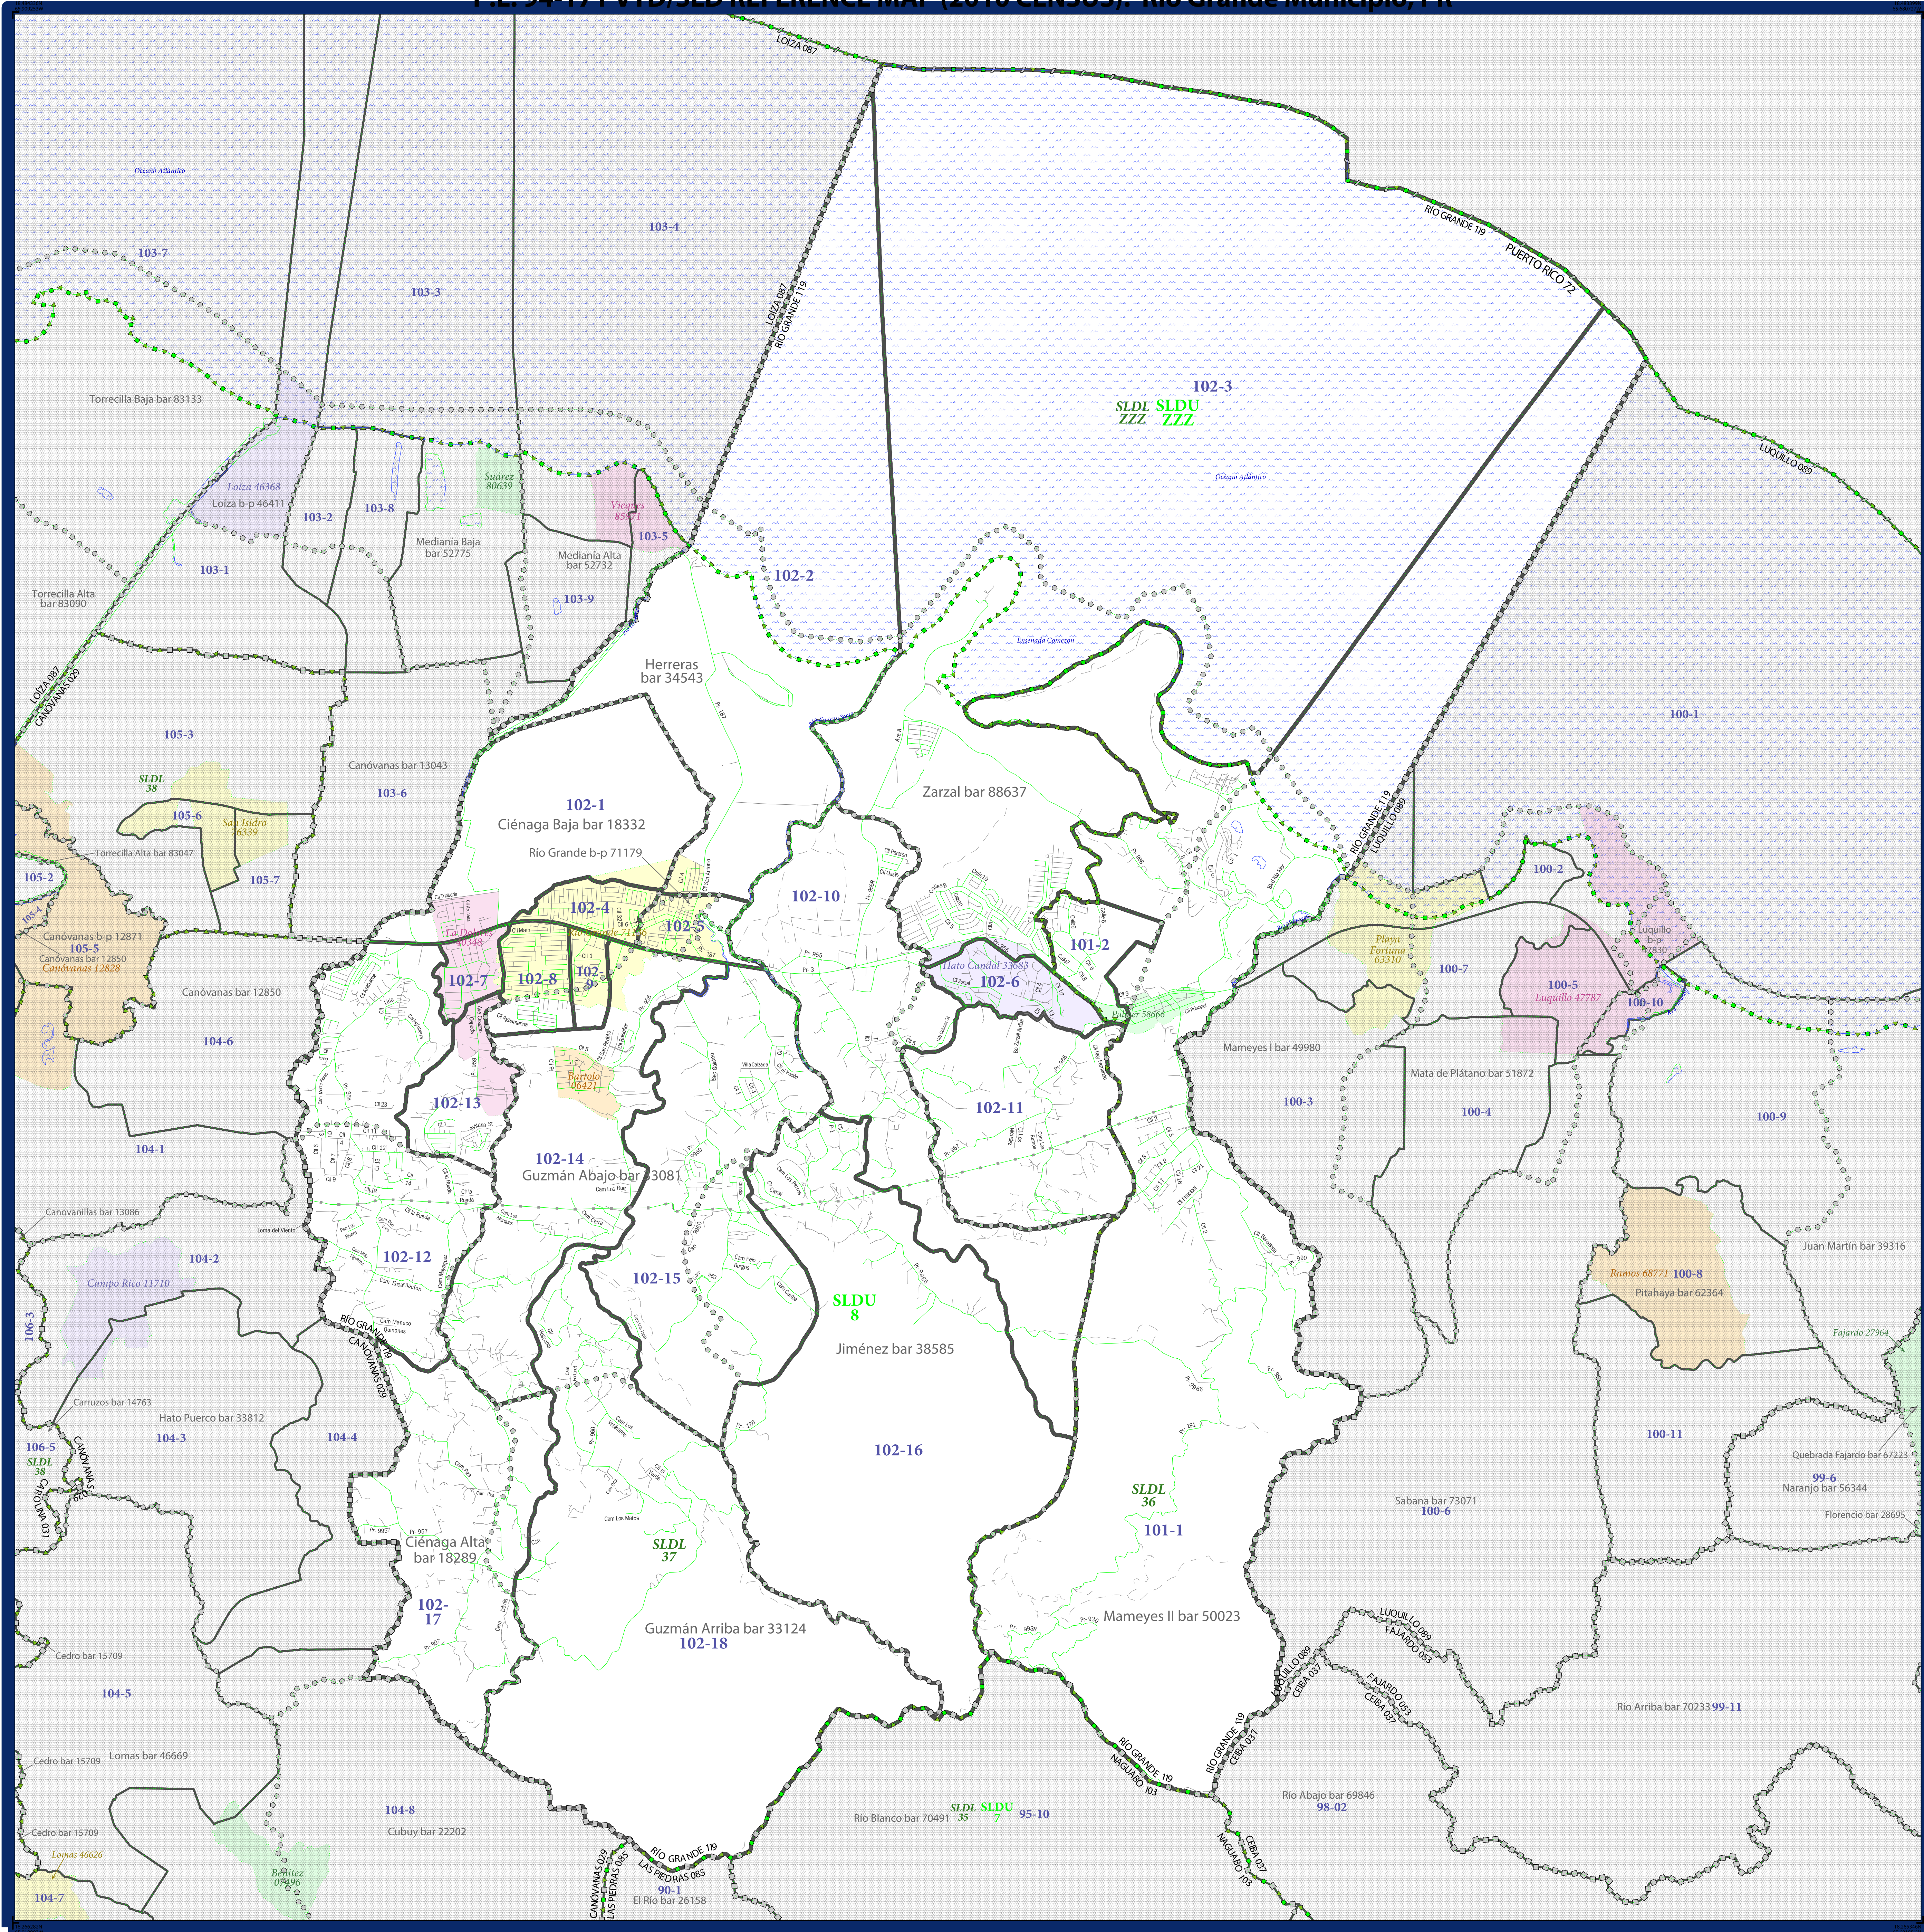

P.L. 94-171 VTD/SLD REFERENCE MAP (2010 CENSUS): Río Grande Municipio, PR

LEGEND		
SYMBOL DESCRIPTION	SYMBOL	LABEL STYLE
Puerto Rico	▨▨▨▨▨	PUERTO RICO 72
Municipio	▣▣▣▣▣	FLORIDA 054
Barrio or Barrio-Pueblo	○ ○ ○ ○ ○	Palmas bar 58451
Subbarrio	○ ○ ○ ○ ○	Mercado 53025
Comunidad or Zona Urbana 1	▨▨▨▨▨	Guaynabo 32522
Voting District (VTD)	▬▬▬▬▬	93-5
State Legislative District - Upper (Senate)	▬▬▬▬▬	SLDU 4
State Legislative District - Lower (House)	▬▬▬▬▬	SLDL 26

DESCRIPTION	SYMBOL	DESCRIPTION	SYMBOL
Primary Road	▬▬▬▬▬	Water Body	▬▬▬▬▬
Other Road	▬▬▬▬▬	Military	▬▬▬▬▬
Road: Trail, Stairway, Alley, Walkway, or Ferry	▬▬▬▬▬	National or State Park, Forest, or Recreation Area	▬▬▬▬▬
Railroad	▬▬▬▬▬	Inset Area	▬▬▬▬▬
Pipeline or Power Line	▬▬▬▬▬	Outside Subject Area	▬▬▬▬▬
Ridge or Fence	▬▬▬▬▬		
Property Line	▬▬▬▬▬		
Nonvisible Boundary or Feature Not Elsewhere Classified	▬▬▬▬▬		

Projection: Albers Equal Area Conic
Datum: NAD83
Spheroid: GRS 80
1st Standard Parallel: 17 57 21
2nd Standard Parallel: 18 26 45
Central Meridian: -66 35 02
Latitude of Projection's Origin: 17 49 60
False Easting: 0
False Northing: 0

PARENT SHEET 1
Total Sheets: 1
Index Sheets: 0
Parent Sheets: 1
Inset Sheets: 0

NAME: Río Grande Municipio (119)
ENTITY TYPE: County or statistically equivalent entity
ST: Puerto Rico (72)