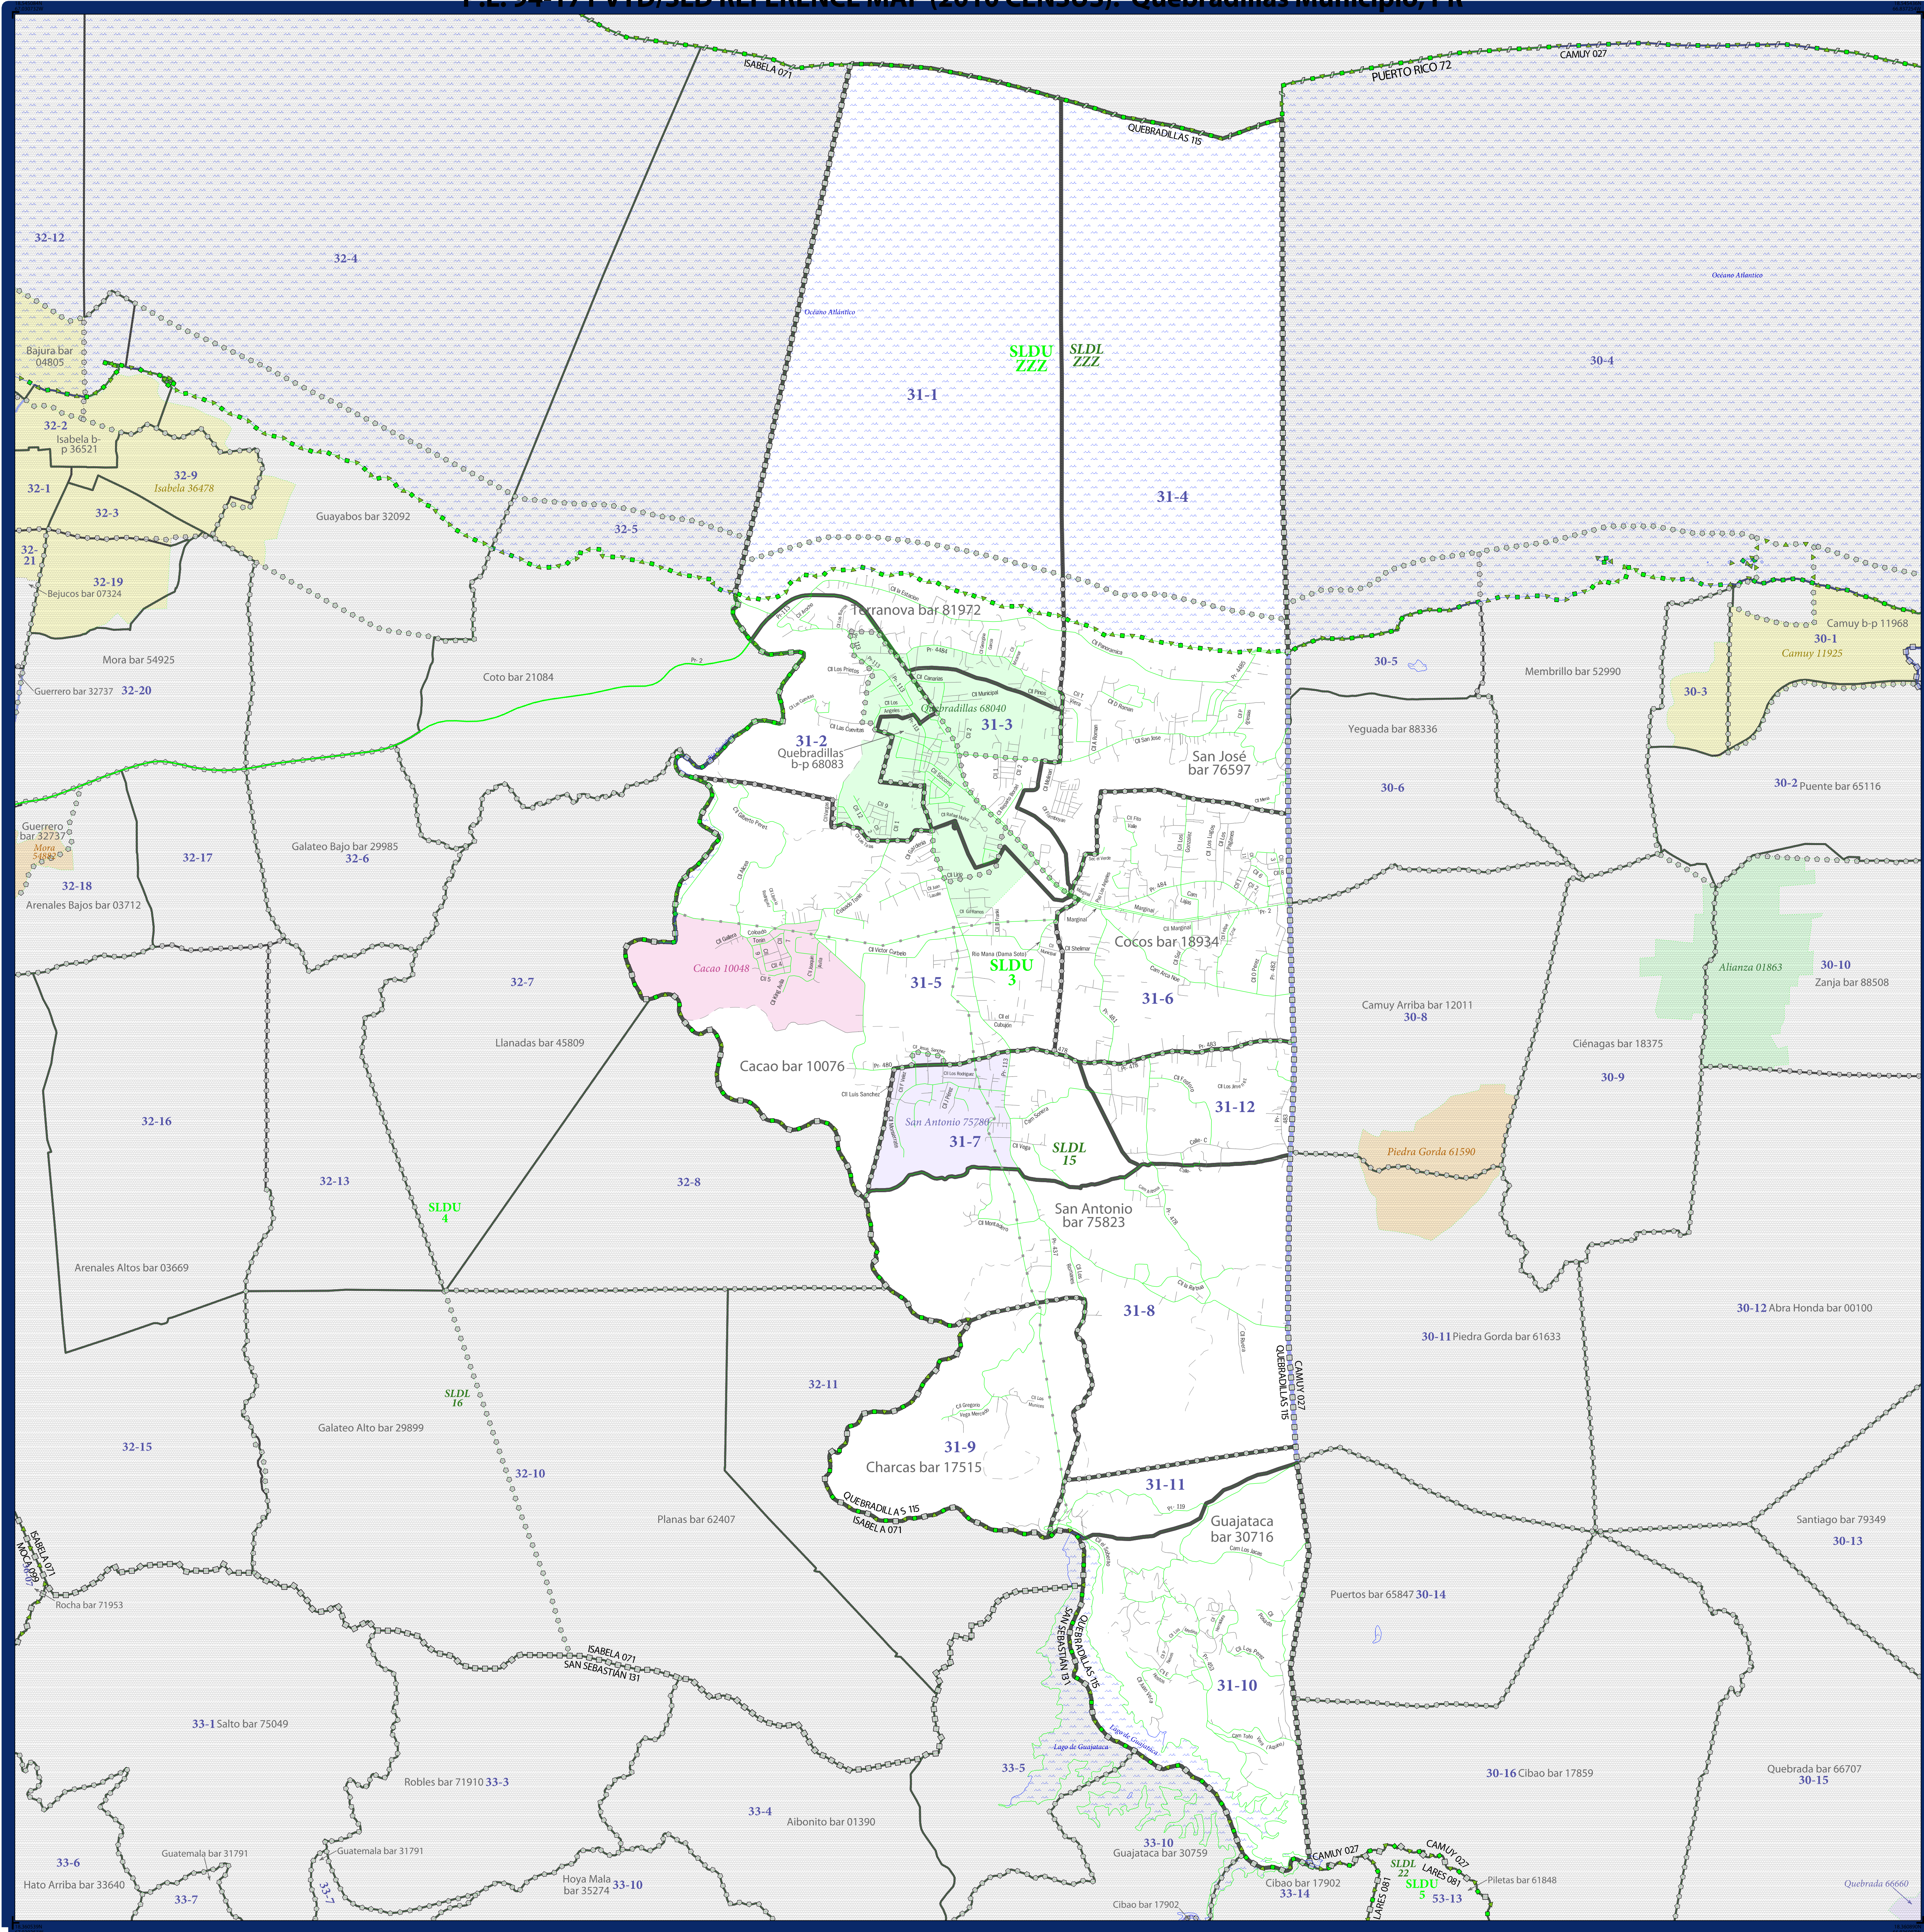

P.L. 94-171 VTD/SLD REFERENCE MAP (2010 CENSUS): Quebradillas Municipio, PR

LEGEND	
SYMBOL DESCRIPTION	LABEL STYLE
Puerto Rico	PUERTO RICO 72
Municipio	FLORIDA 054
Barrio or Barrio-Pueblo	Palmas bar 58451
Subbarrio	Mercado 53025
Comunidad or Zona Urbana 1	Guaymabo 32522
Voting District (VTD)	93-5
State Legislative District - Upper (Senate)	SLDU 4
State Legislative District - Lower (House)	SLDL 26

DESCRIPTION	SYMBOL	DESCRIPTION	SYMBOL
Primary Road	Pr-52	Water Body	Cayo Rigo
Other Road	Ave Las Costas	Military	Alcázar
TRV: Trail, Stairway, Alley, Walkway, or Ferry		National or State Park, Forest, or Recreation Area	Cayo Mata
Railroad	Calle Peligosa	Inset Area	A
Pipeline or Power Line		Outside Subject Area	
Ridge or Fence			
Property Line			
Nonvisible Boundary or Feature Not Elsewhere Classified			

Projection: Albers Equal Area Conic
Datum: NAD 83
Spheroid: GRS 80
1st Standard Parallel: 17 57 21
2nd Standard Parallel: 18 26 45
Central Meridian: -66 35 02
Latitude of Projection's Origin: 17 49 60
False Easting: 0
False Northing: 0

USCENSUSBUREAU

PARENT SHEET 1
Total Sheets: 1
Index Sheets: 0
Parent Sheets: 1
Inset Sheets: 0

NAME: Quebradillas Municipio (115)
ENTITY TYPE: County or statistically equivalent entity
ST: Puerto Rico (72)

2010 PL VTD/SLD MAP (PARENT) 20457211001