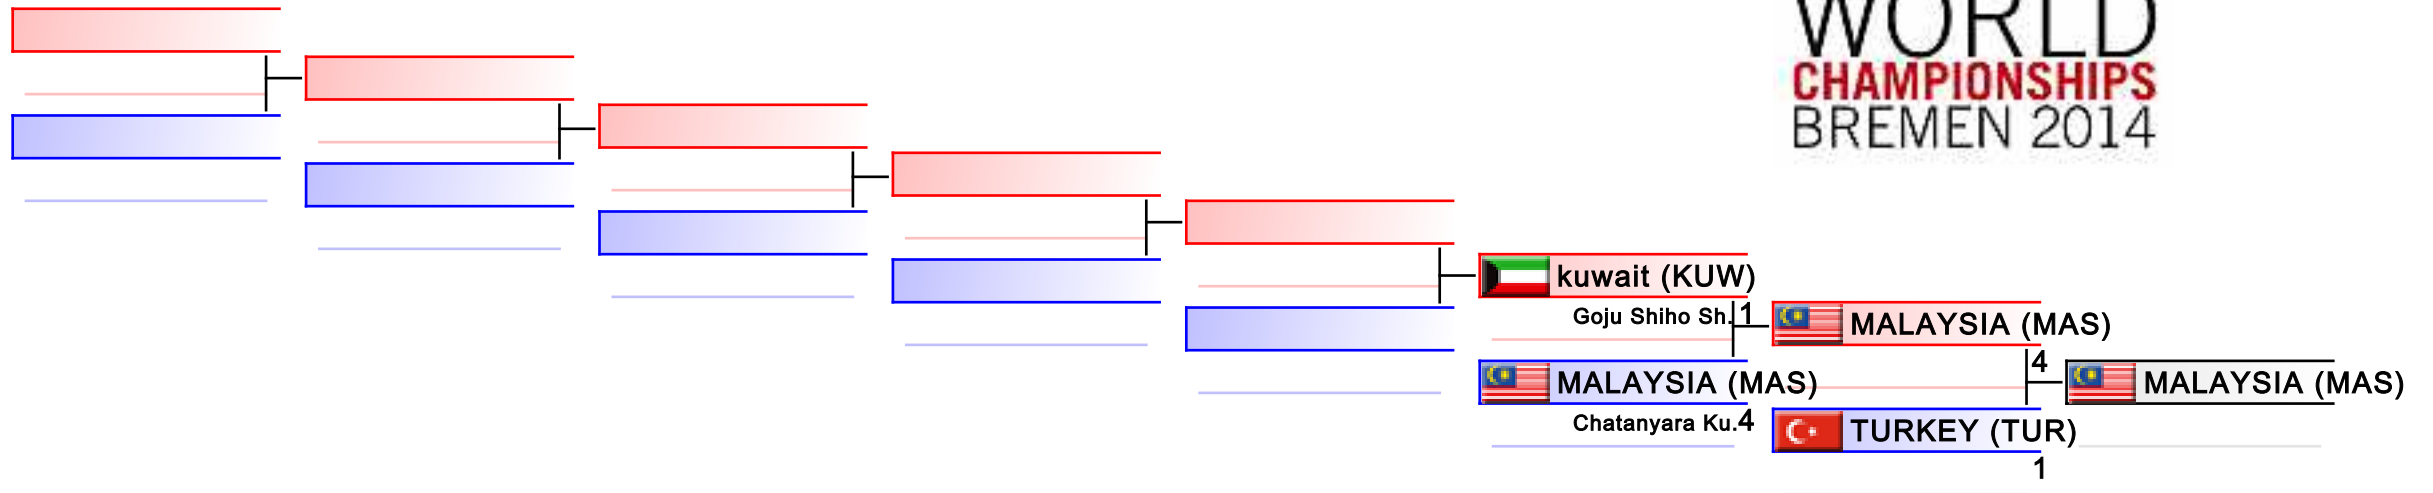

Male Team Kata

WKF World Senior Championships 2014

WKF Manager (c) WKF and sportdata GmbH & Co KG 2000-2014(2014-11-09 18:07) v 8.1.0 build 1 License: SDIL Sportdata 2014 (expire 2014-12-31)

Tatami
2

Pool
2