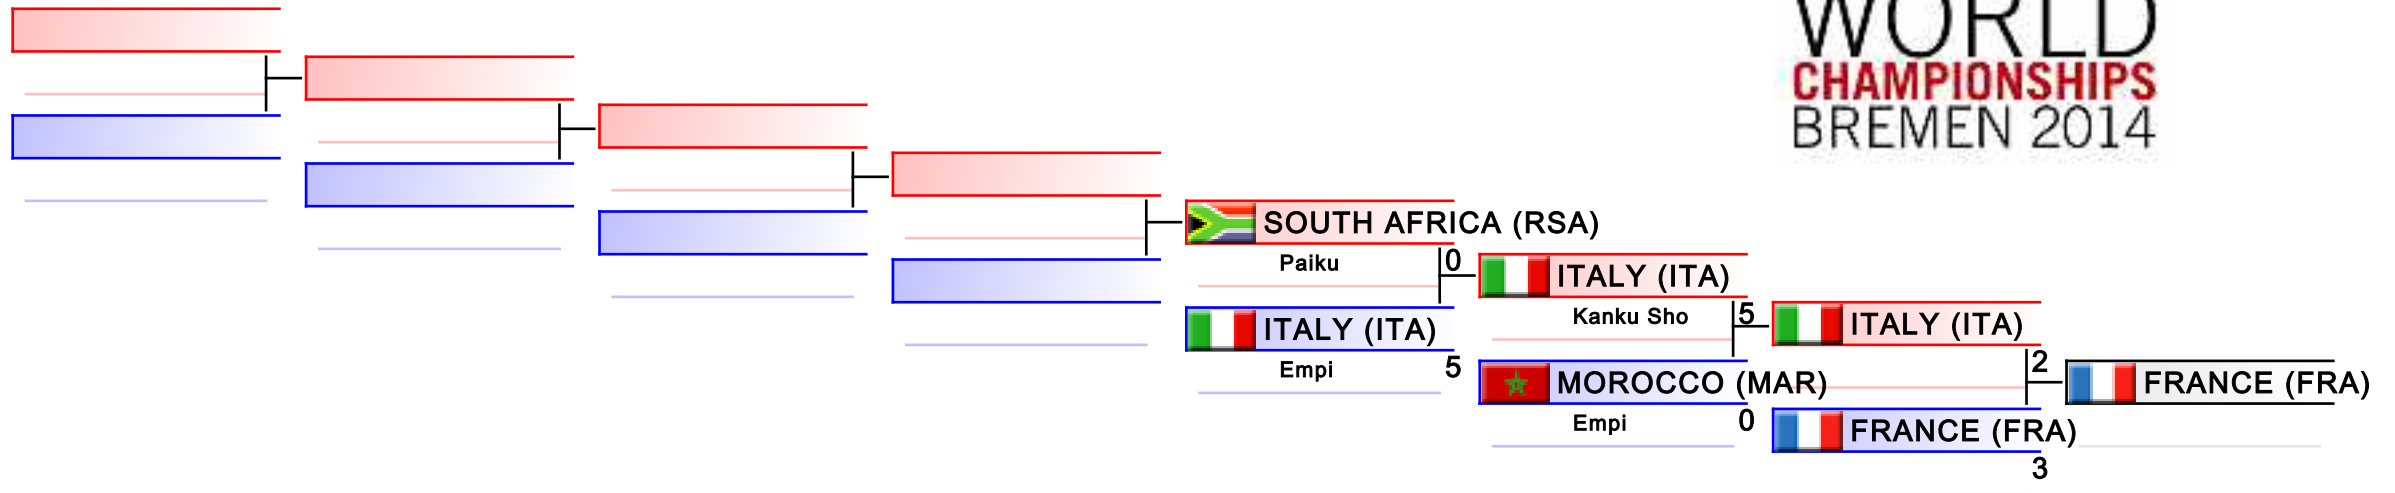

Male Team Kata

WKF World Senior Championships 2014

WKF Manager (c) WKF and sportdata GmbH & Co KG 2000-2014(2014-11-09 18:07) v 8.1.0 build 1 License: SDIL Sportdata 2014 (expire 2014-12-31)

Tatami
1

Pool
1