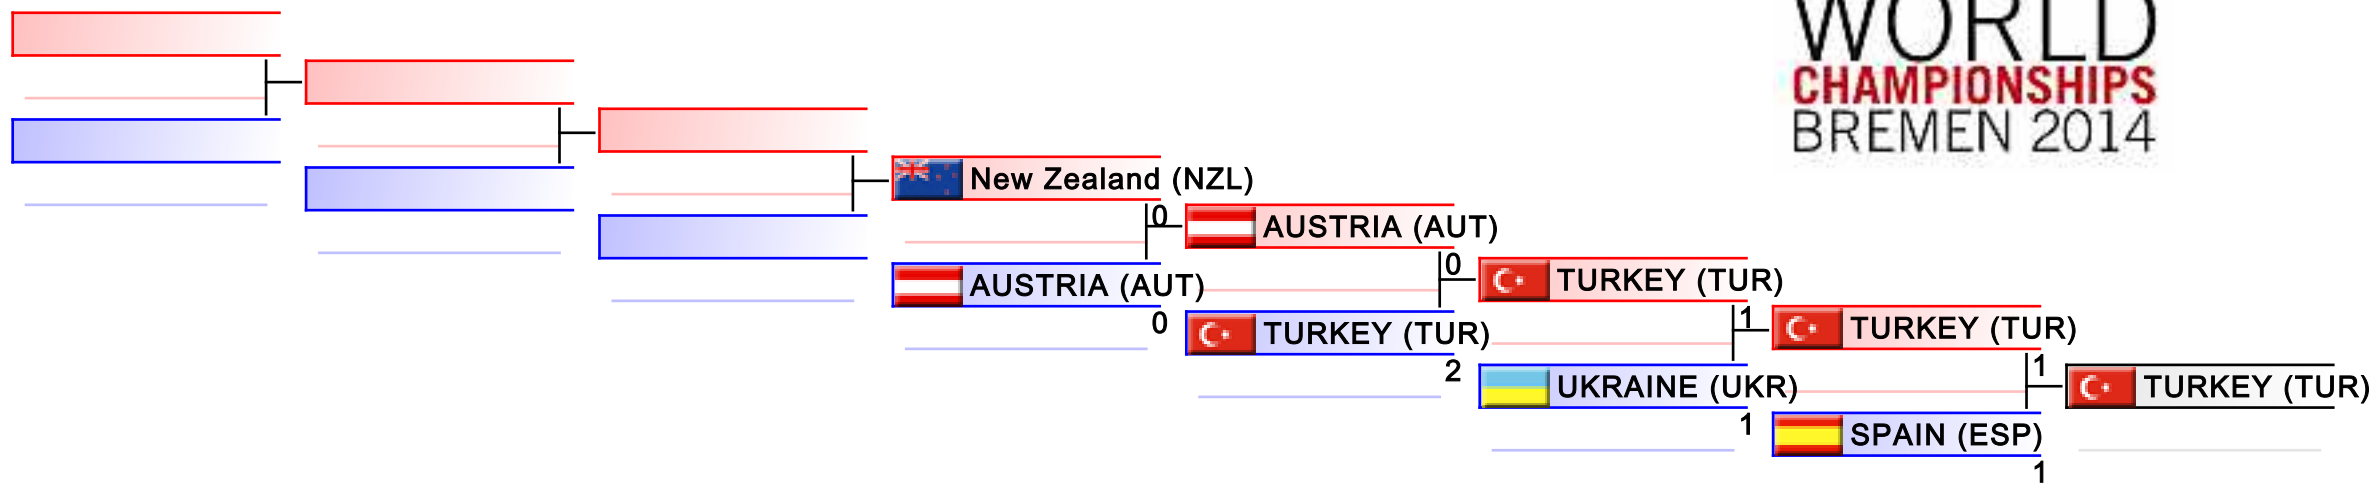

Female Team Kumite

WKF World Senior Championships 2014

WKF Manager (c) WKF and sportdata GmbH & Co KG 2000-2014(2014-11-09 18:07) v 8.1.0 build 1 License: SDIL Sportdata 2014 (expire 2014-12-31)

Tatami
1

Pool
1,2