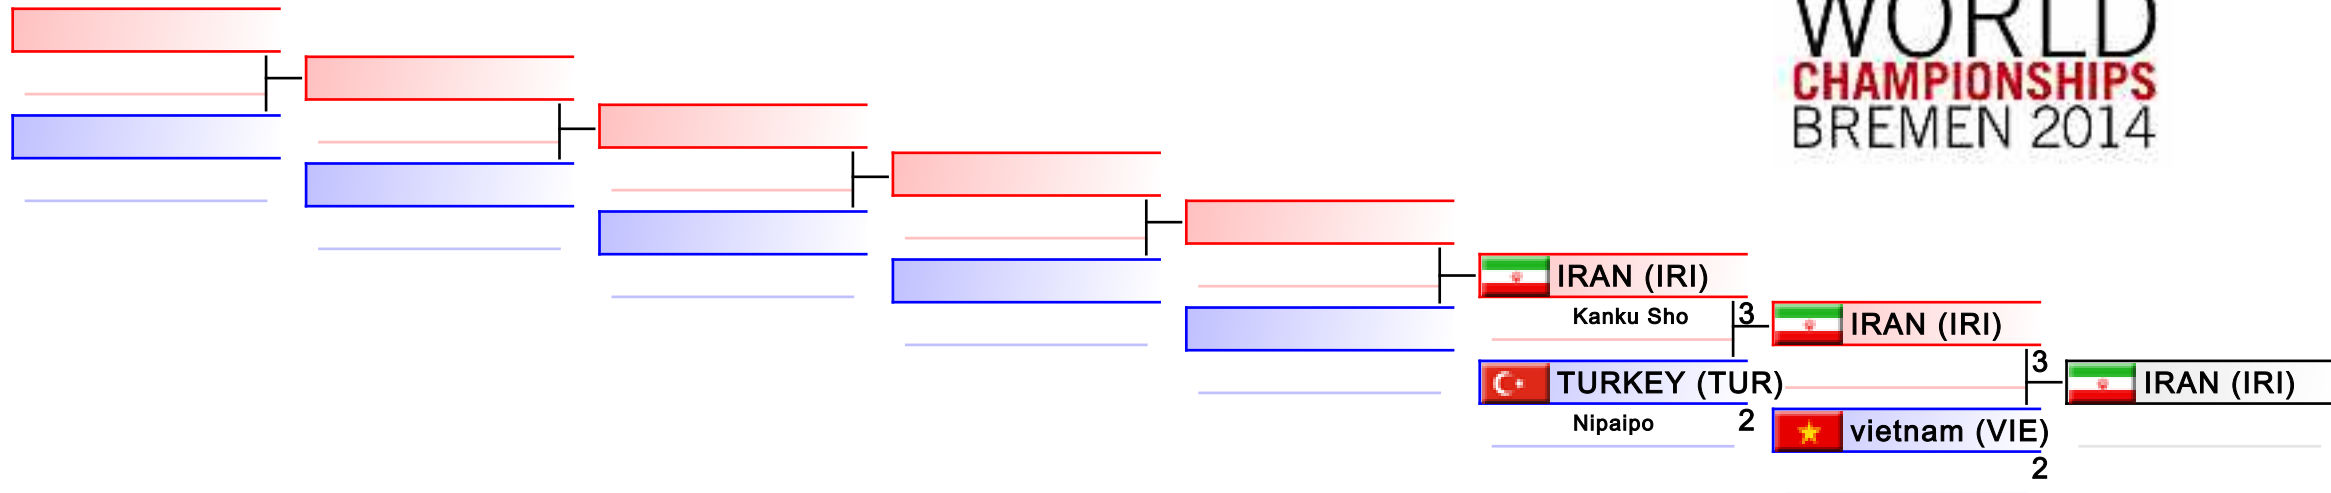

Female Team Kata

WKF World Senior Championships 2014

WKF Manager (c) WKF and sportdata GmbH & Co KG 2000-2014(2014-11-09 18:07) v 8.1.0 build 1 License: SDIL Sportdata 2014 (expire 2014-12-31)

Tatami
4

Pool
2