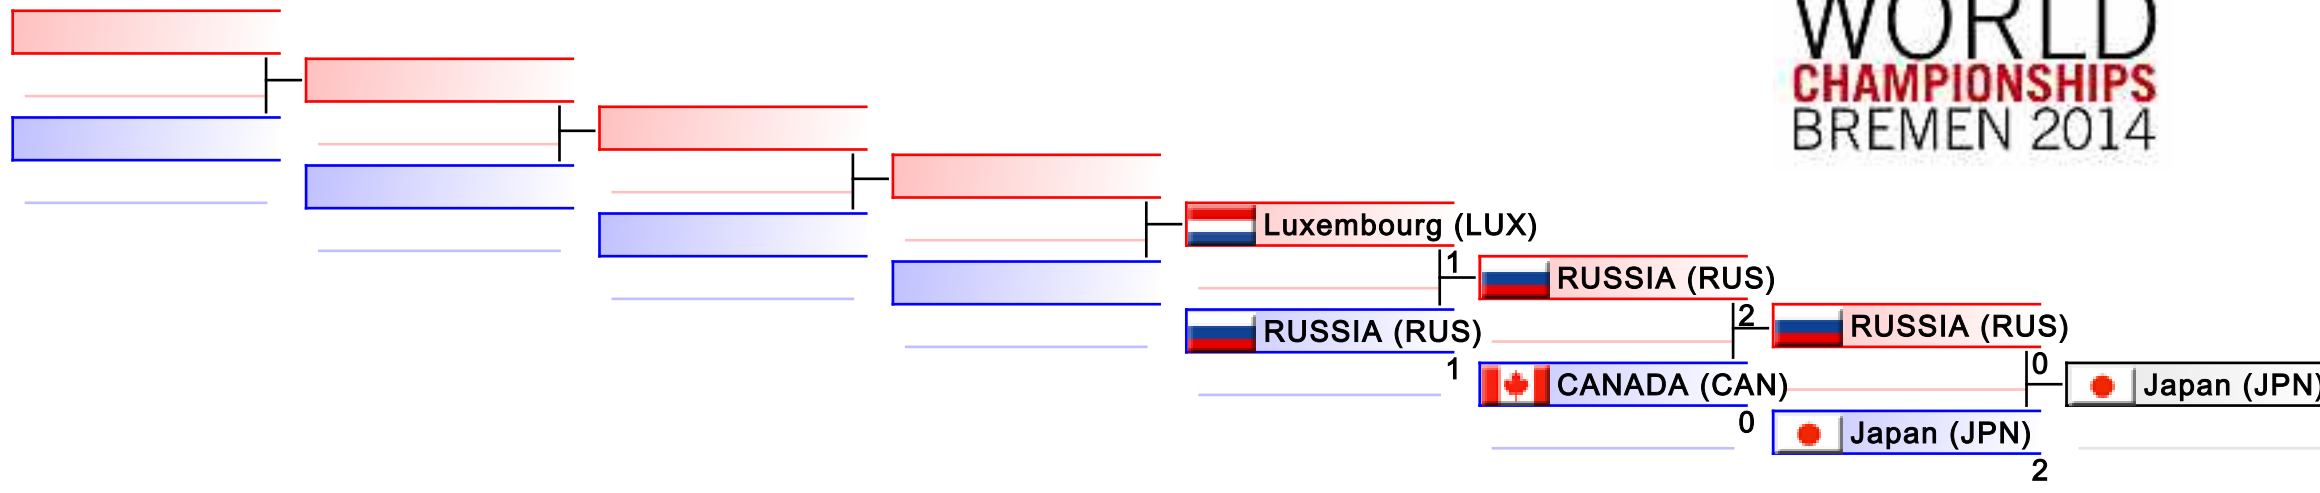

Female Team Kumite

WKF World Senior Championships 2014

WKF Manager (c) WKF and sportdata GmbH & Co KG 2000-2014(2014-11-09 18:07) v 8.1.0 build 1 License: SDIL Sportdata 2014 (expire 2014-12-31)

Tatami
2

Pool
3,4