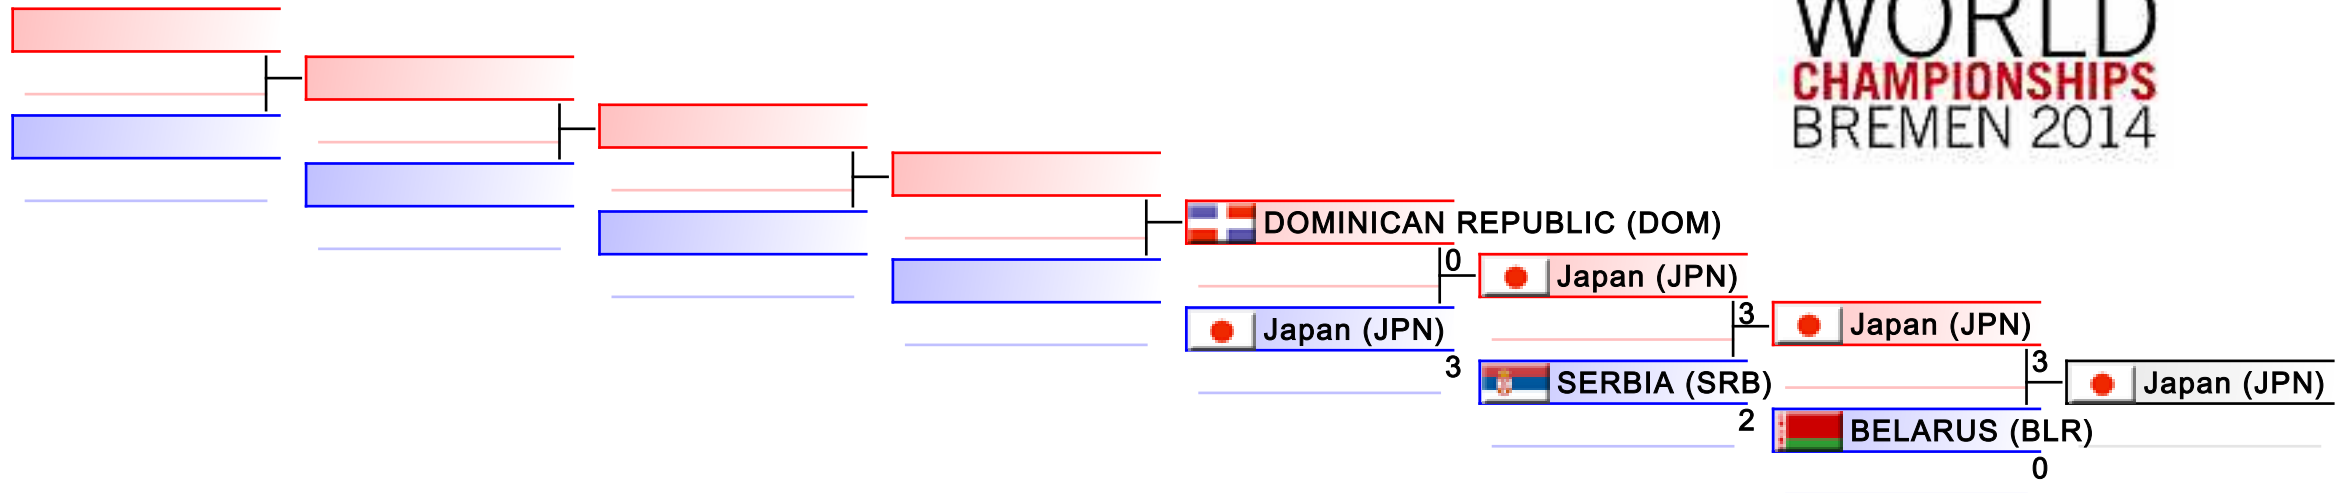

Male Team Kumite

WKF World Senior Championships 2014

WKF Manager (c) WKF and sportdata GmbH & Co KG 2000-2014(2014-11-09 18:07) v 8.1.0 build 1 License: SDIL Sportdata 2014 (expire 2014-12-31)

Tatami
4

Pool
3,4