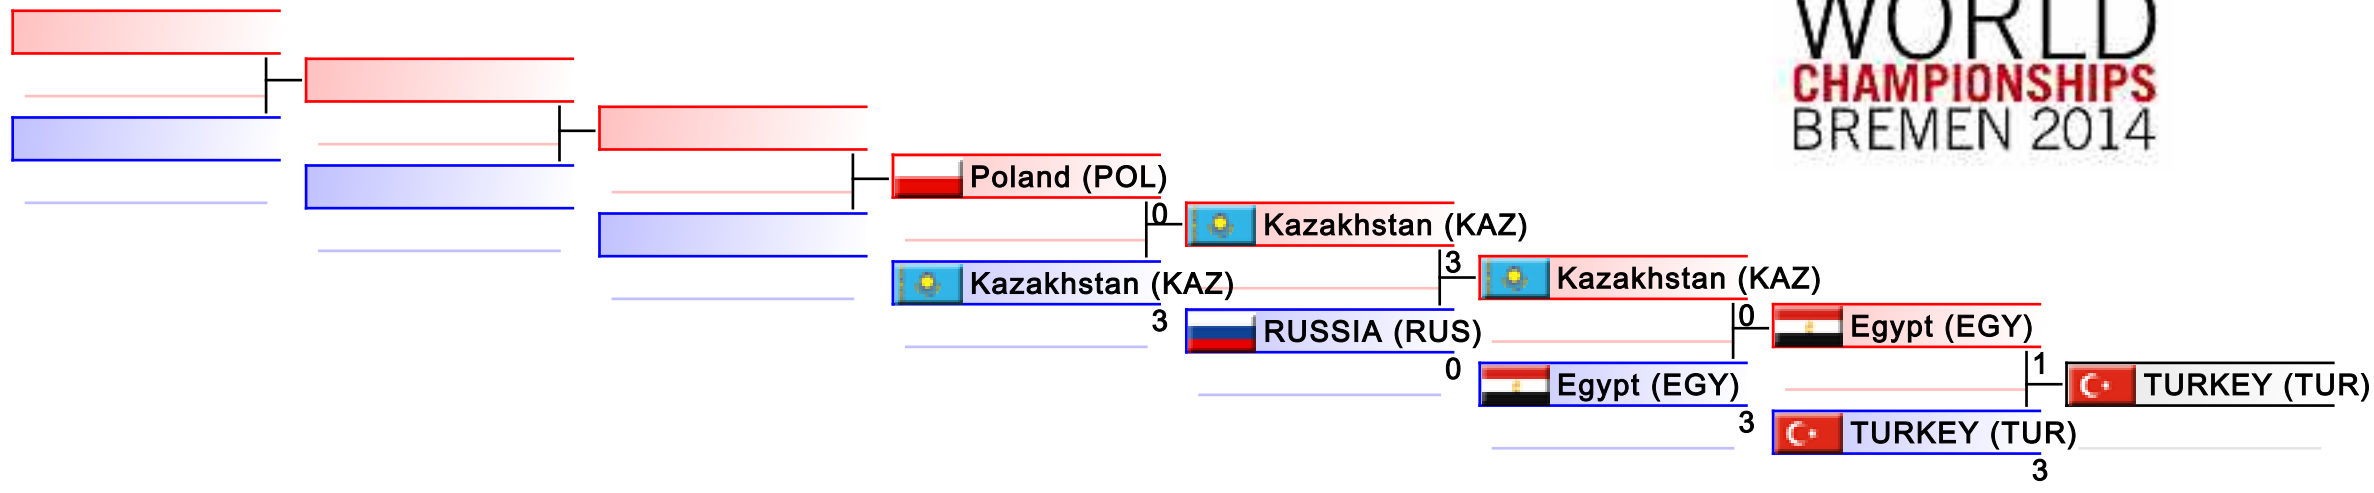

Male Team Kumite

WKF World Senior Championships 2014

WKF Manager (c) WKF and sportdata GmbH & Co KG 2000-2014(2014-11-09 18:07) v 8.1.0 build 1 License: SDIL Sportdata 2014 (expire 2014-12-31)

Tatami
3

Pool
1,2