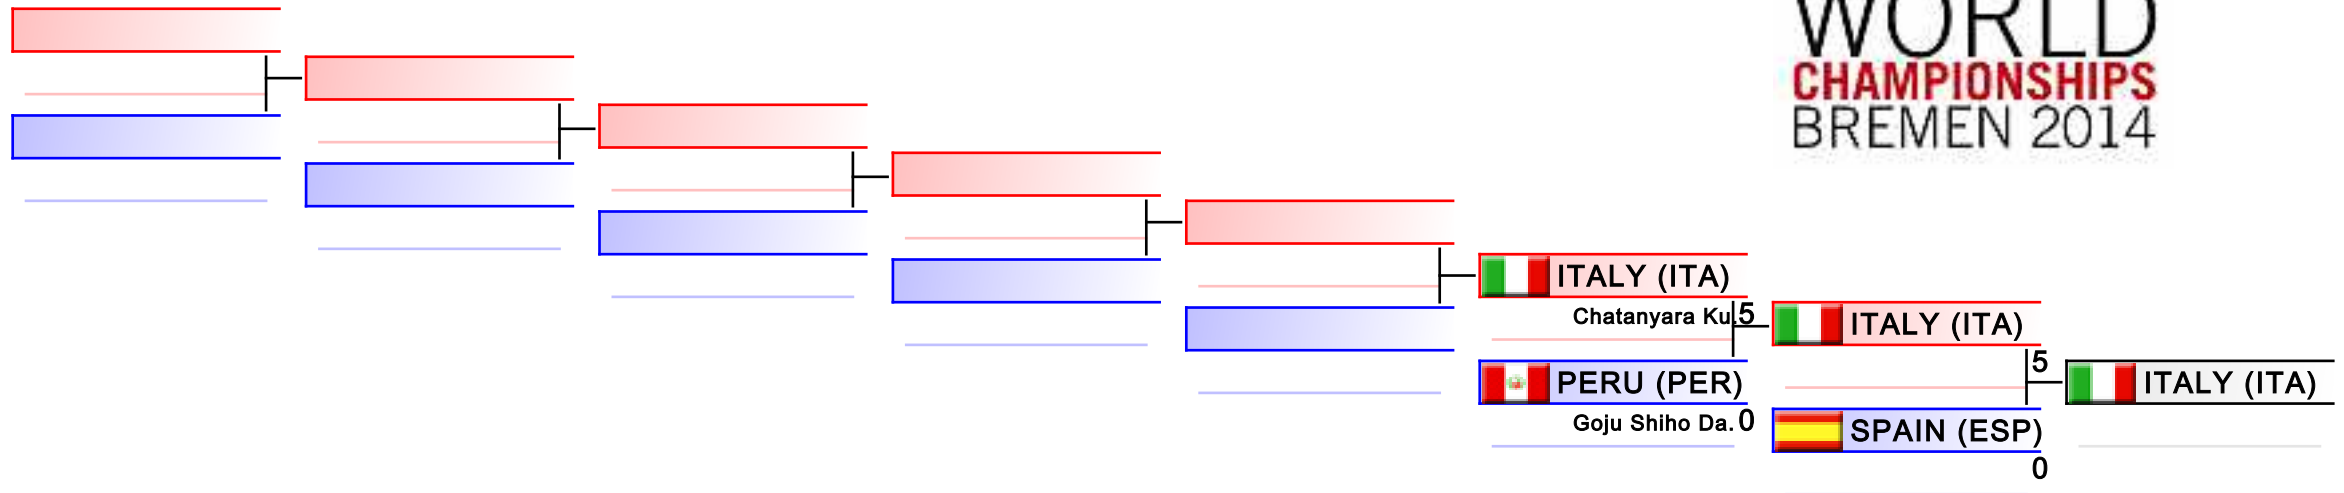

Female Team Kata

WKF World Senior Championships 2014

WKF Manager (c) WKF and sportdata GmbH & Co KG 2000-2014(2014-11-09 18:07) v 8.1.0 build 1 License: SDIL Sportdata 2014 (expire 2014-12-31)

Tatami
3

Pool
1