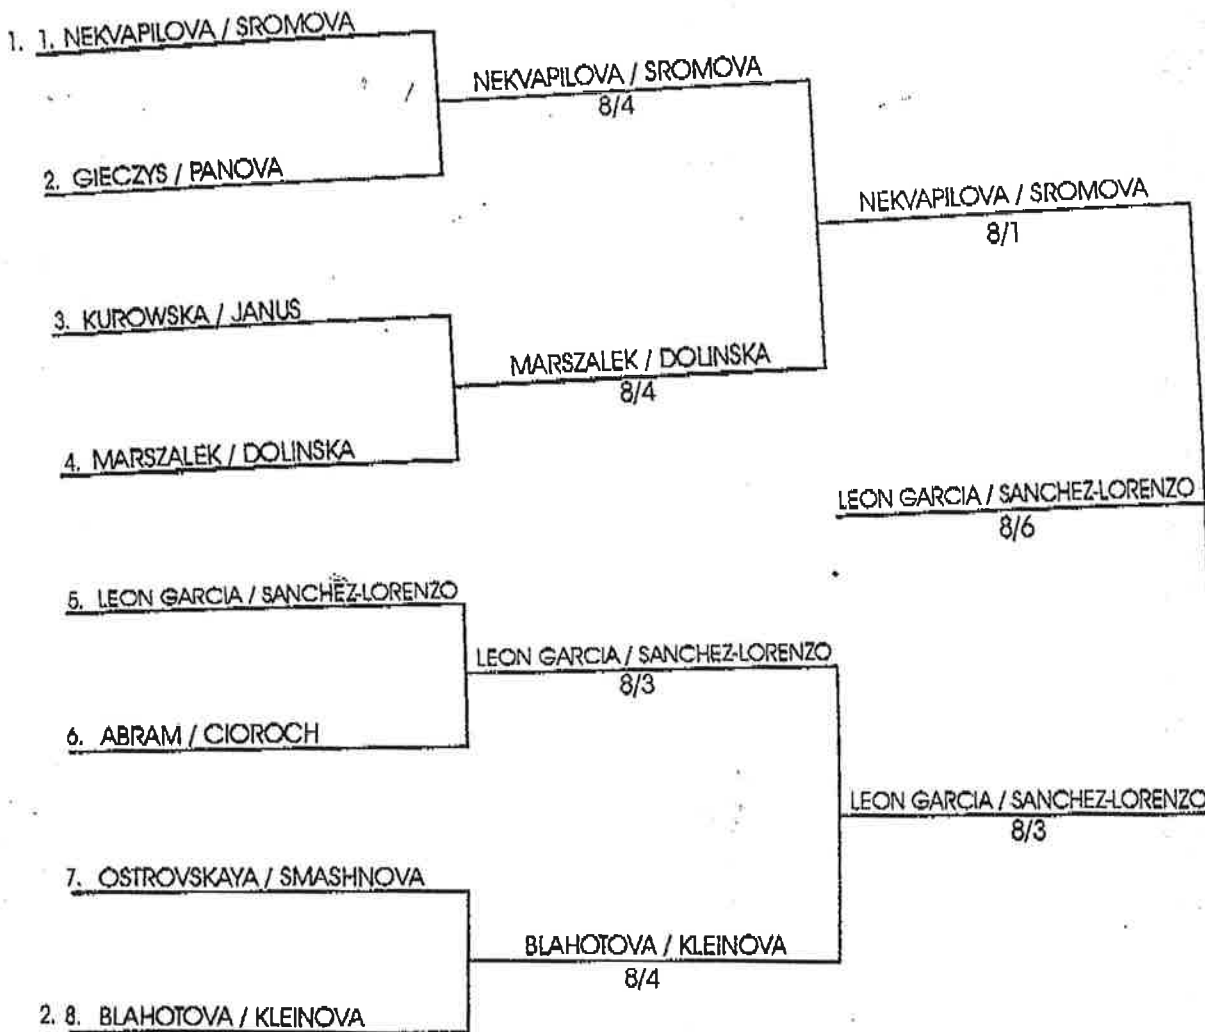

PROKOM OPEN

SINGLES QUALIFYING

1	MOUK, Aloja	AUS				
2	KUCOVA, Petra	CZE	2/6 7/6(4) 6/1	KUCOVA	6/1 6/2	
3	BLAHOTOVA, Olga	CZE		BLAHOTOVA	6/2 6/1	
WC 4	ABRAM, Agnieszka	POL				BES 6/1 6/2
WC 5	KRASNOROUTSKAYA, Lina	RUS		BES	6/1 7/6	
6	BES, Eva	ESP				BES 6/4 6/6 6/3
7	HEJDOVA, Zuzana	CZE		STUDENIKOVA	6/1 6/1	
8	STUDENIKOVA, Katarina	SVK				
3	KLEINOVA, Sandra	CZE		KLEINOVA	1/6 7/6 6/3	
10	OSTROVSKAYA, Nadejda	BLR				BROMOVA 6/2 6/3
WC 11	RYNARZEWSKA, Ewelina	POL		BROMOVA	4/6 6/3 6/1	
12	BROMOVA, Hana	CZE				KOSTANIC 6/3 6/0
WC 13	BANOVA, Darja	RUS		KUCEROVA	6/4 6/4	
14	KUCEROVA, Renata	CZE				KOSTANIC 6/3 2/6 6/1
15	KOSTANIC, Jelena	CRO		KOSTANIC	7/6(8) 6/4	
6	BANDU, Raluca	ROM				
5	CERVANOVA, Ludmila	SVK		CERVANOVA	6/2 6/2	
18	MARTINCOVA, Eva	CZE				CERVANOVA 6/3 6/1
19	KUMBAROVA, Blanka	CZE		NEKVAPILOVA	6/2 6/3	
20	NEKVAPILOVA, Milena	CZE				CERVANOVA 6/3 6/2
21	FORETZ, Stephanie	FRA		FORETZ	7/6(8) 6/4	
22	MARUŠKA, Marjan	AUT				CRISTEA 4/6 6/1 6/4
23	PEYROVA, Nadejda	RUS		CRISTEA	2/6 6/4 6/4	
4	CRISTEA, Catalina	ROM				
8	NEMECKOVA, Lenka	CZE		NEMECKOVA	6/0 6/3	
26	MARTINEK, Veronika	GER				BARNA 3/6 7/6 5/0 RET.
27	RAMON, Mariam	ESP		BARNA	6/1 6/3	
28	BARNA, Anca	GBR				NACUK 6/1 6/2
29	TULIGANOVA, Irada	UZB		PISNIK	6/7(5) 6/1 6/3	
30	PISNIK, Tina	BLO				NACUK 2/6 6/2 7/5(5)
31	BUCKA, Martina	SVK		NACUK	6/4 1/6 6/1	
2	NACUK, Sandra	YUG				

Tournament: PROKOM OPEN

City: Poprad

Main Draw Date: July 12-16

Qualifying Date: July 10-11

Prize Money: USD 150,000

Draw: 80M/82M/100

Surface: Clay/Outdoor

PRIZE MONEY

4th - 8th: 600 USD

6th - 16th: 400 USD

17th - 32nd: 200 USD

SEEDED PLAYERS

1	MOUK, Aloja	95
2	NACUK, Sandra	90
3	KLEINOVA, Sandra	84
4	CRISTEA, Catalina	79
5	CERVANOVA, Ludmila	108
6	BANDU, Raluca	104
7	STUDENIKOVA, Katarina	112

PROKOM OPEN

DOUBLES QUALIFYING

Tournament: PROKOM OPEN'99

City: Sopot

Main Draw Date: July 12-18

Qualifying Date: July 10-12

Prize Money: USD 180.000

Draw: 30M/32W/16D

Surface: Clay/Outdoor

SEEDED PLAYERS:

1. NEKVAPILOVA/SROMOVA - 339

2. BLAHOTOVA/KLEINOVA - 565