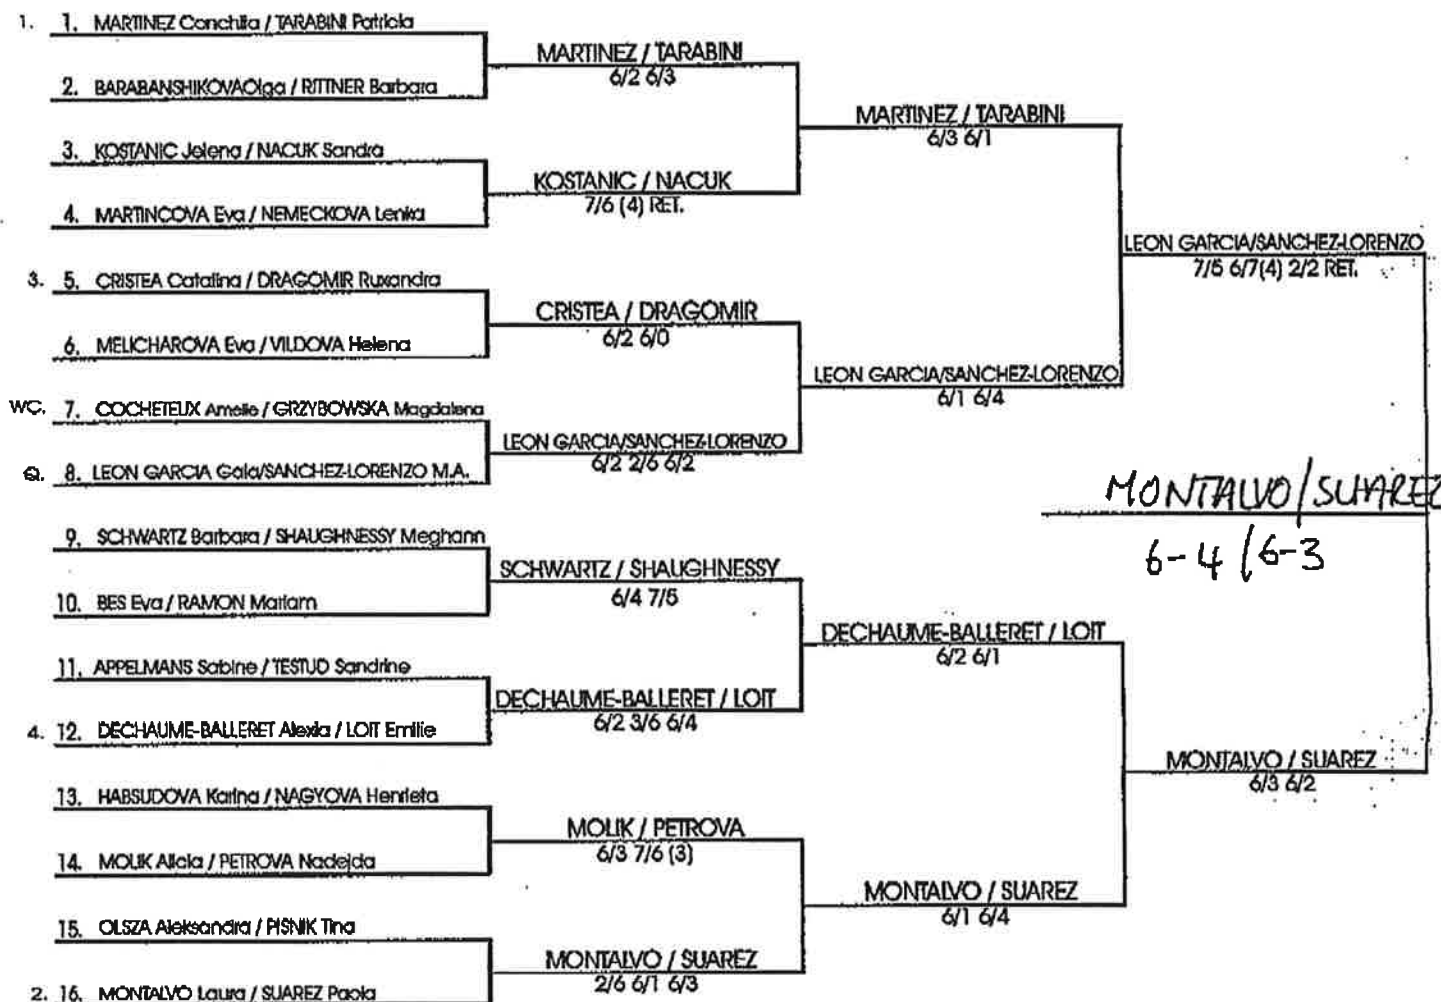

SEEDED PLAYERS

1. SANCHEZ-VICARIO, Arantxa	- 8
2. TESTUD, Sandrine	- 16
3. MARTINEZ, Conchita	- 19
4. ZVEREVA, Natasha	- 22
5. FARINA, Sima	- 23
6. NAGYOVA, Henrieta	- 26
7. SMASHNOVA, Anna	- 39
8. LEON GARCIA, Gala	- 40

PROKOM OPEN

DOUBLES MAIN DRAW

Tournament: PROKOM OPEN'99

City: Sopot

Main Draw Date: July 12-18

Qualifying Date: July 10-12

Prize Money: USD 190,000

Draw: 30M/326/16D

Surface: Clay/Outdoor

PRIZE MONEY

Winner:	8,000 USD
Finalist:	4,450 USD
3rd - 4th:	3,000 USD
5th - 8th:	1,500 USD
9th - 16th:	750 USD

SEEDED PLAYERS:

1. MARTINEZ/TARABINI	- 42
2. MONTALVO/SUAREZ	- 92
3. CRISTEA/DRAGOMIR	- 99
4. DECHAUME BALLERET/LOIT	- 137