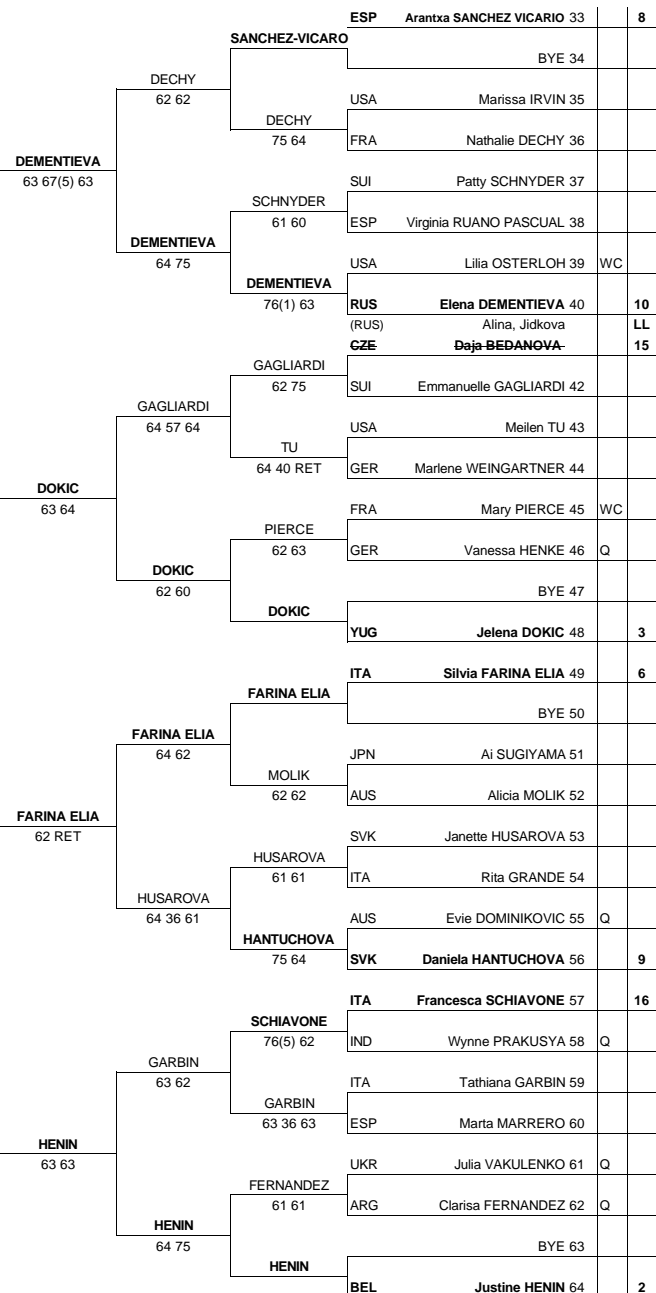

Bausch & Lomb Championships

8 - 14 April 2002

Tournament City: Amelia Island

WINNER
Venus Williams
26 75 76(5)

Seeds	Rank
1	Williams Venus
2	Henin Justine
3	Dokić Jelena
4	Mauresmo Amelie
5	Testud Sandrine
6	Farina Elia Silvia
7	Shaughnessy Meghann
8	Sanchez-Vicario Arantxa

Williams vs. Henin
75 60 vs. 62 41 RET

Seeds	Rank
9	Hantuchova Daniela
10	Dementieva Elena
11	Coetzer Amanda
12	Raymond Lisa
13	Stevenson Alexandra
14	Panova Tatiana
15	Bedanova Daja
16	Schiavone Francesca

Bausch & Lomb	Prize Money
Tournament : Championships	Winner \$93,000
City : Amelia Island	Finalist \$48,000
Main Draw Date : 8 - 14 April 2002	3rd-4th \$24,500
Qualifying Date : 6 - 7 April 2002	5th-8th \$12,600
Prize Money : \$585,000	9th-16th \$6,450
Surface : Green clay	17th-32nd \$3,300
	33rd-56th \$1,700