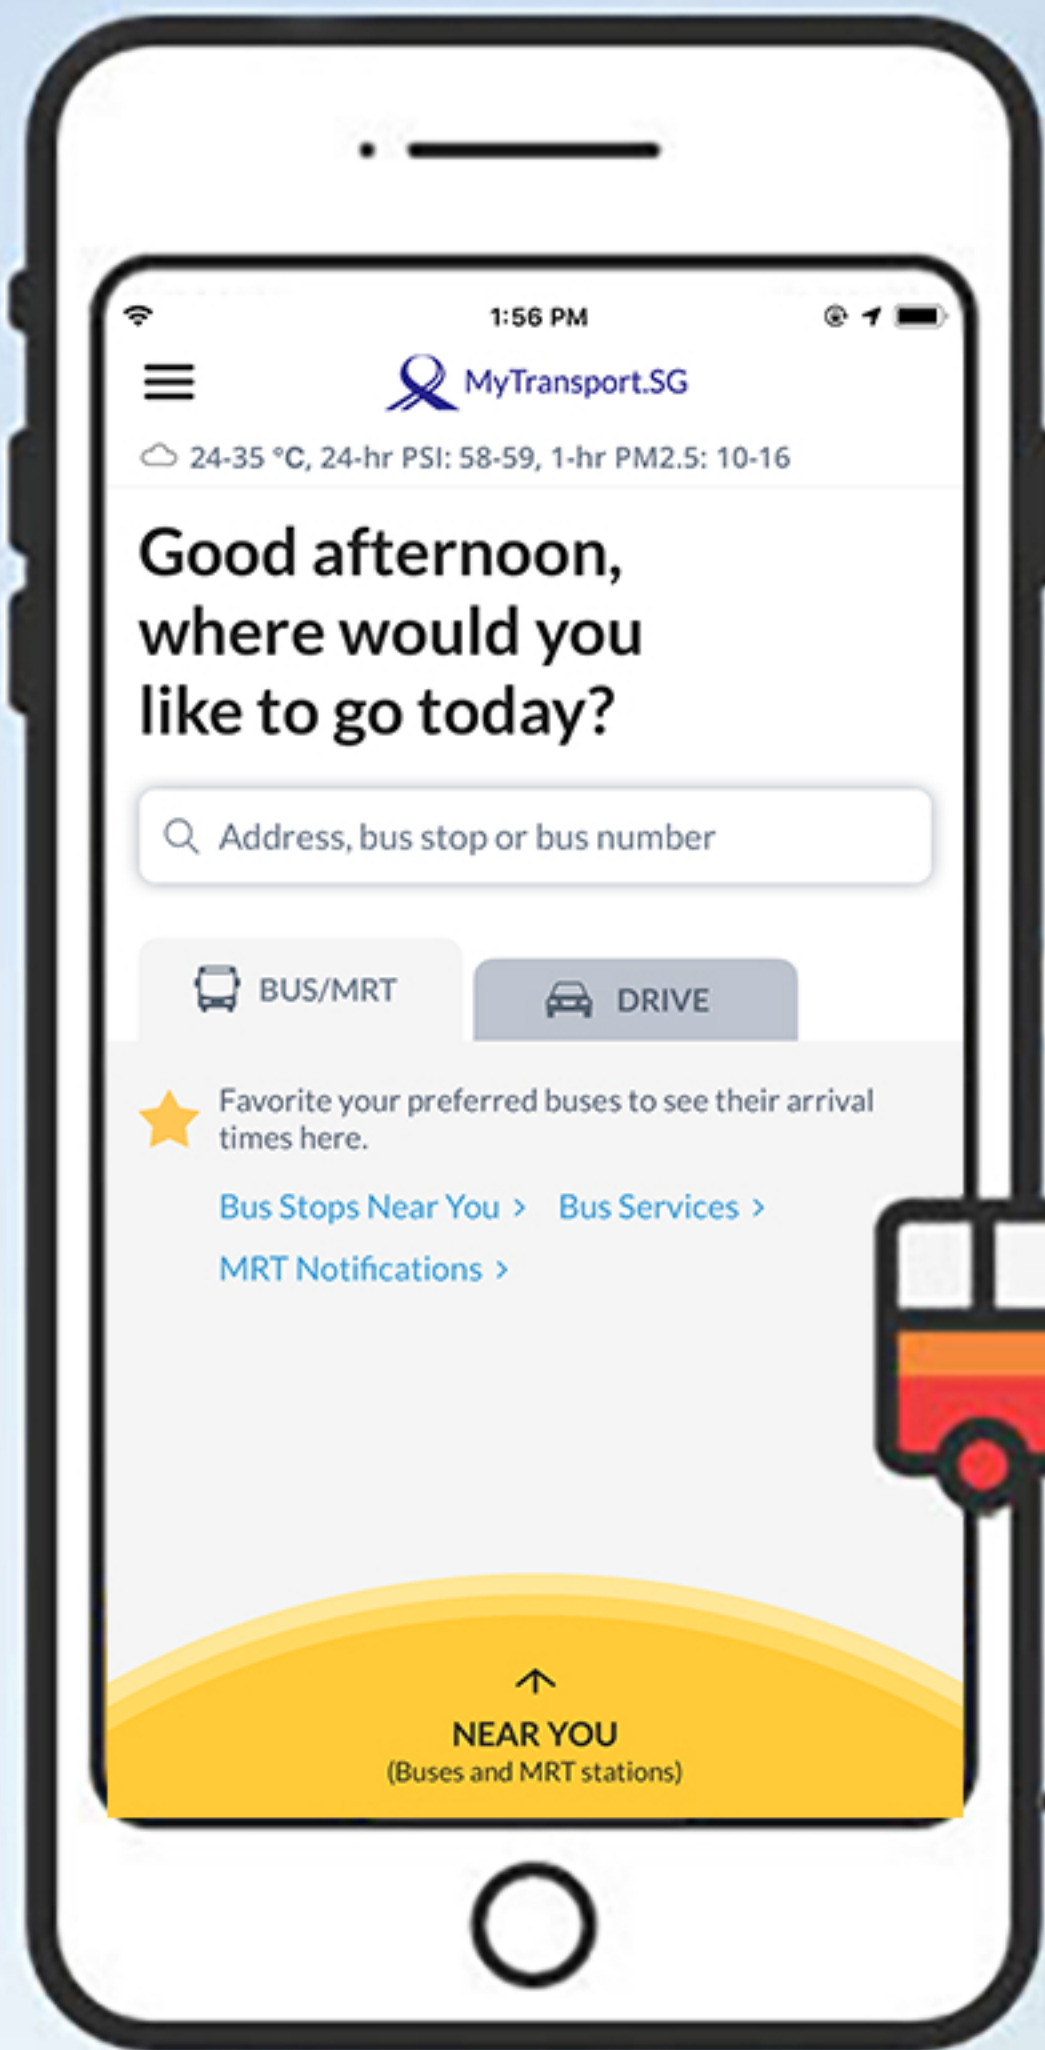

Going Places with MY TRANSPORT.SG

Mobile app

Offering useful travel information & features to help you get around Singapore!

What's in MyTransport.SG?

Multi-modal Journey Planner

Plan your journey with different transport options based on your travel needs.

Personalisation

Quick access to your frequently used bus services and traffic information.

My Notifications

Manage push notifications to receive MRT or Road alerts that interest you.

Near You

View information on nearby bus services, MRT stations or traffic information in the vicinity.

Traffic Matters

Reach your destination faster and/or smoother with the help of real-time traffic information to avoid congested roads.

Interactive Maps

Available in almost all functions, allowing you to easily locate any bus stop, ERP gantry, traffic camera, and more.