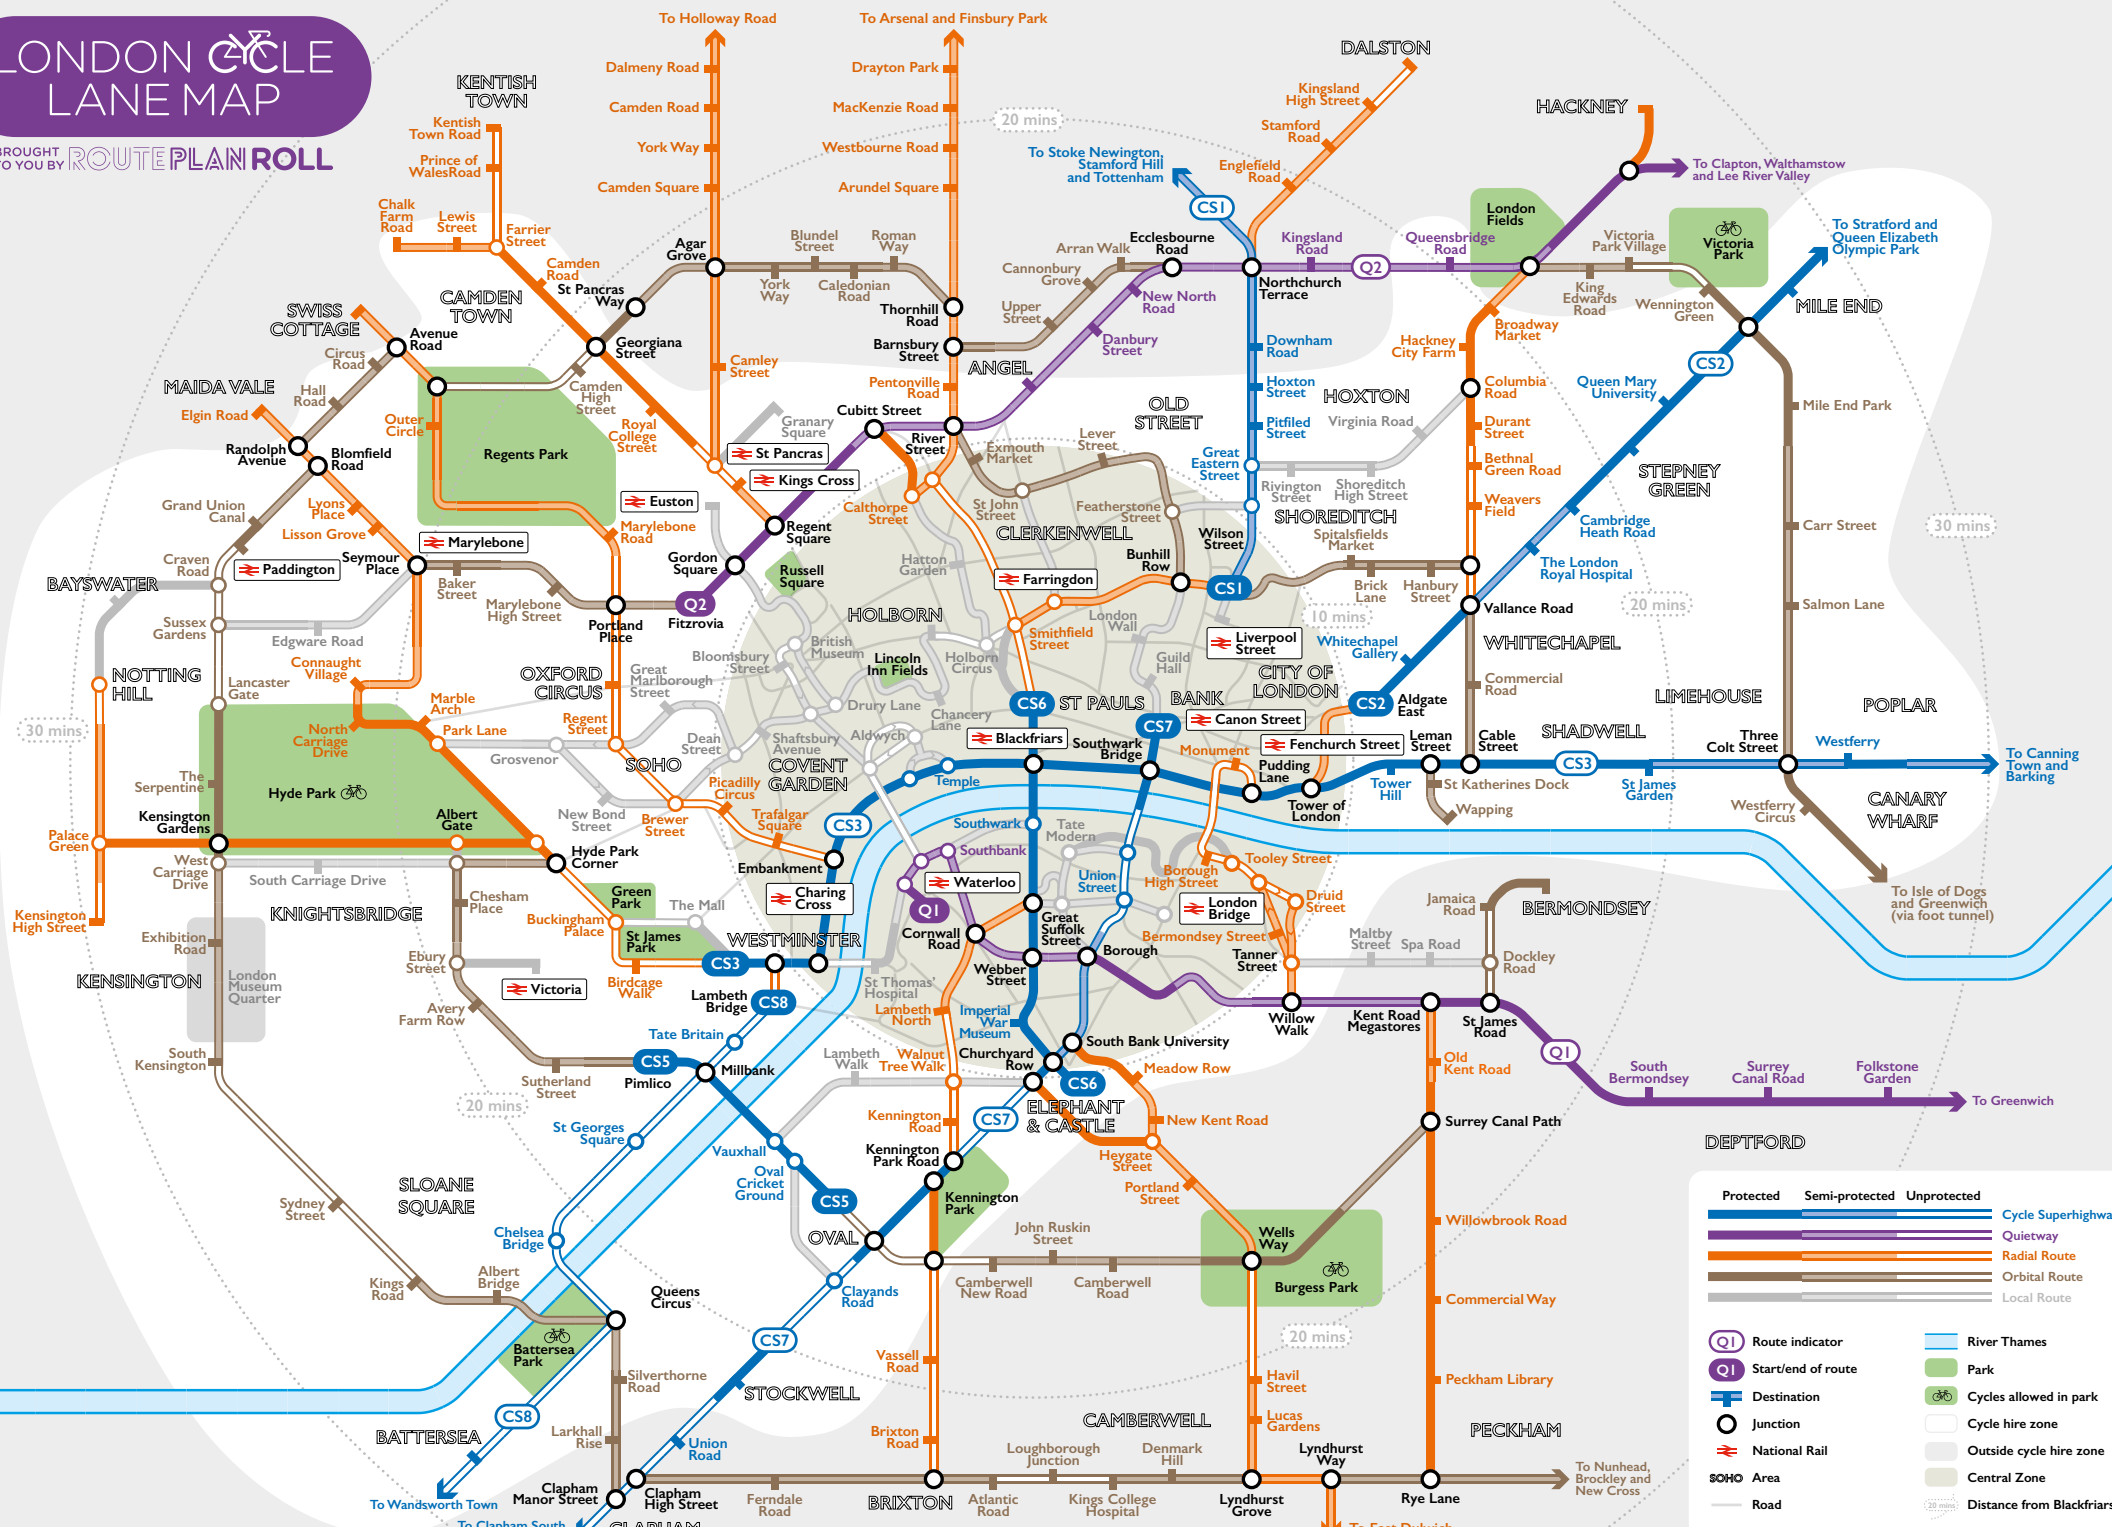

In a quick easy to understand manner.

OUR MISSION

To encourage and support those who wish to travel by their own free wheels

MAP GRID	AREA
SOUTH WEST	Battersea
	Sloane Square
	Kensington
	Victoria
	Oval
	Stockwell
	Clapham
	Brixton
	Notting Hill
	Bayswater
NORTH WEST	Paddington
	Maida Vale
	Marylebone
	Swiss Cottage
	Camden Town
	Kentish Town
	Angel
	St Pancras
	Kings Cross
	Holborn
CENTRAL	Oxford Circus
	Soho
	Covent Garden
	Westminster
	Charring Cross
	Waterloo
	Blackfriars
	Elephant & Castle
	London Bridge
	Fenchurch Street
	Cannon Street
	Liverpool Street
	St Paul's
	Clerkenwell

NORTH EAST

PICK UP FOR LATER: BAKERYS:
Better Health Bakery Haggerston E8 4ED • **E5 Bakehouse** London Fields E8 3PH • **Rinkoff** Whitechapel E1 3BS • **Yeast** London Fields E8 3RL

GREENGROCERS: Hussey's Wapping

DESTINATIONS: CAFES: Climpson and Sons Cafe Broadway Market E8 4PH • **Taylor St Baristas** Canary Wharf E14 4PZ • **Reilly Rocket** Dalston E8 4AU • **Exmouth Coffee Company** Aldgate East E1 7QX **BIKE SHOPS: London Bike Kitchen** Hoxton Street N1 5QA • **Mamachari** Dalston E8 3DL • **Bikeworks** Whitechapel E1 5QJ • **Giant Store** Canary Wharf E14 9JP

ADVERTISE HERE

Want to advertise with us?
 @RoutePlanRoll
 fb.me/RoutePlanRoll

LONDON CYCLE LANE MAP

BROUGHT TO YOU BY ROUTEPLAN ROLL

Protected	Semi-protected	Unprotected	
			Cycle Superhighway
			Quietway
			Radial Route
			Orbital Route
			Local Route
			Route indicator
			Start/end of route
			Destination
			Junction
			National Rail
			Area
			Road
			River Thames
			Park
			Cycles allowed in park
			Cycle hire zone
			Outside cycle hire zone
			Central Zone
			Distance from Blackfriars