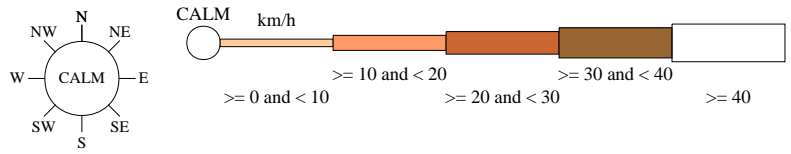

# Rose of Wind direction versus Wind speed in km/h (24 Nov 1979 to 30 Sep 2010)

Custom times selected, refer to attached note for details

## PIRLANGIMPI

Site No: 014142 • Opened Jan 1963 • Still Open • Latitude: -11.4022° • Longitude: 130.4217° • Elevation 18.m

An asterisk (\*) indicates that calm is less than 0.5%.

Other important info about this analysis is available in the accompanying notes.