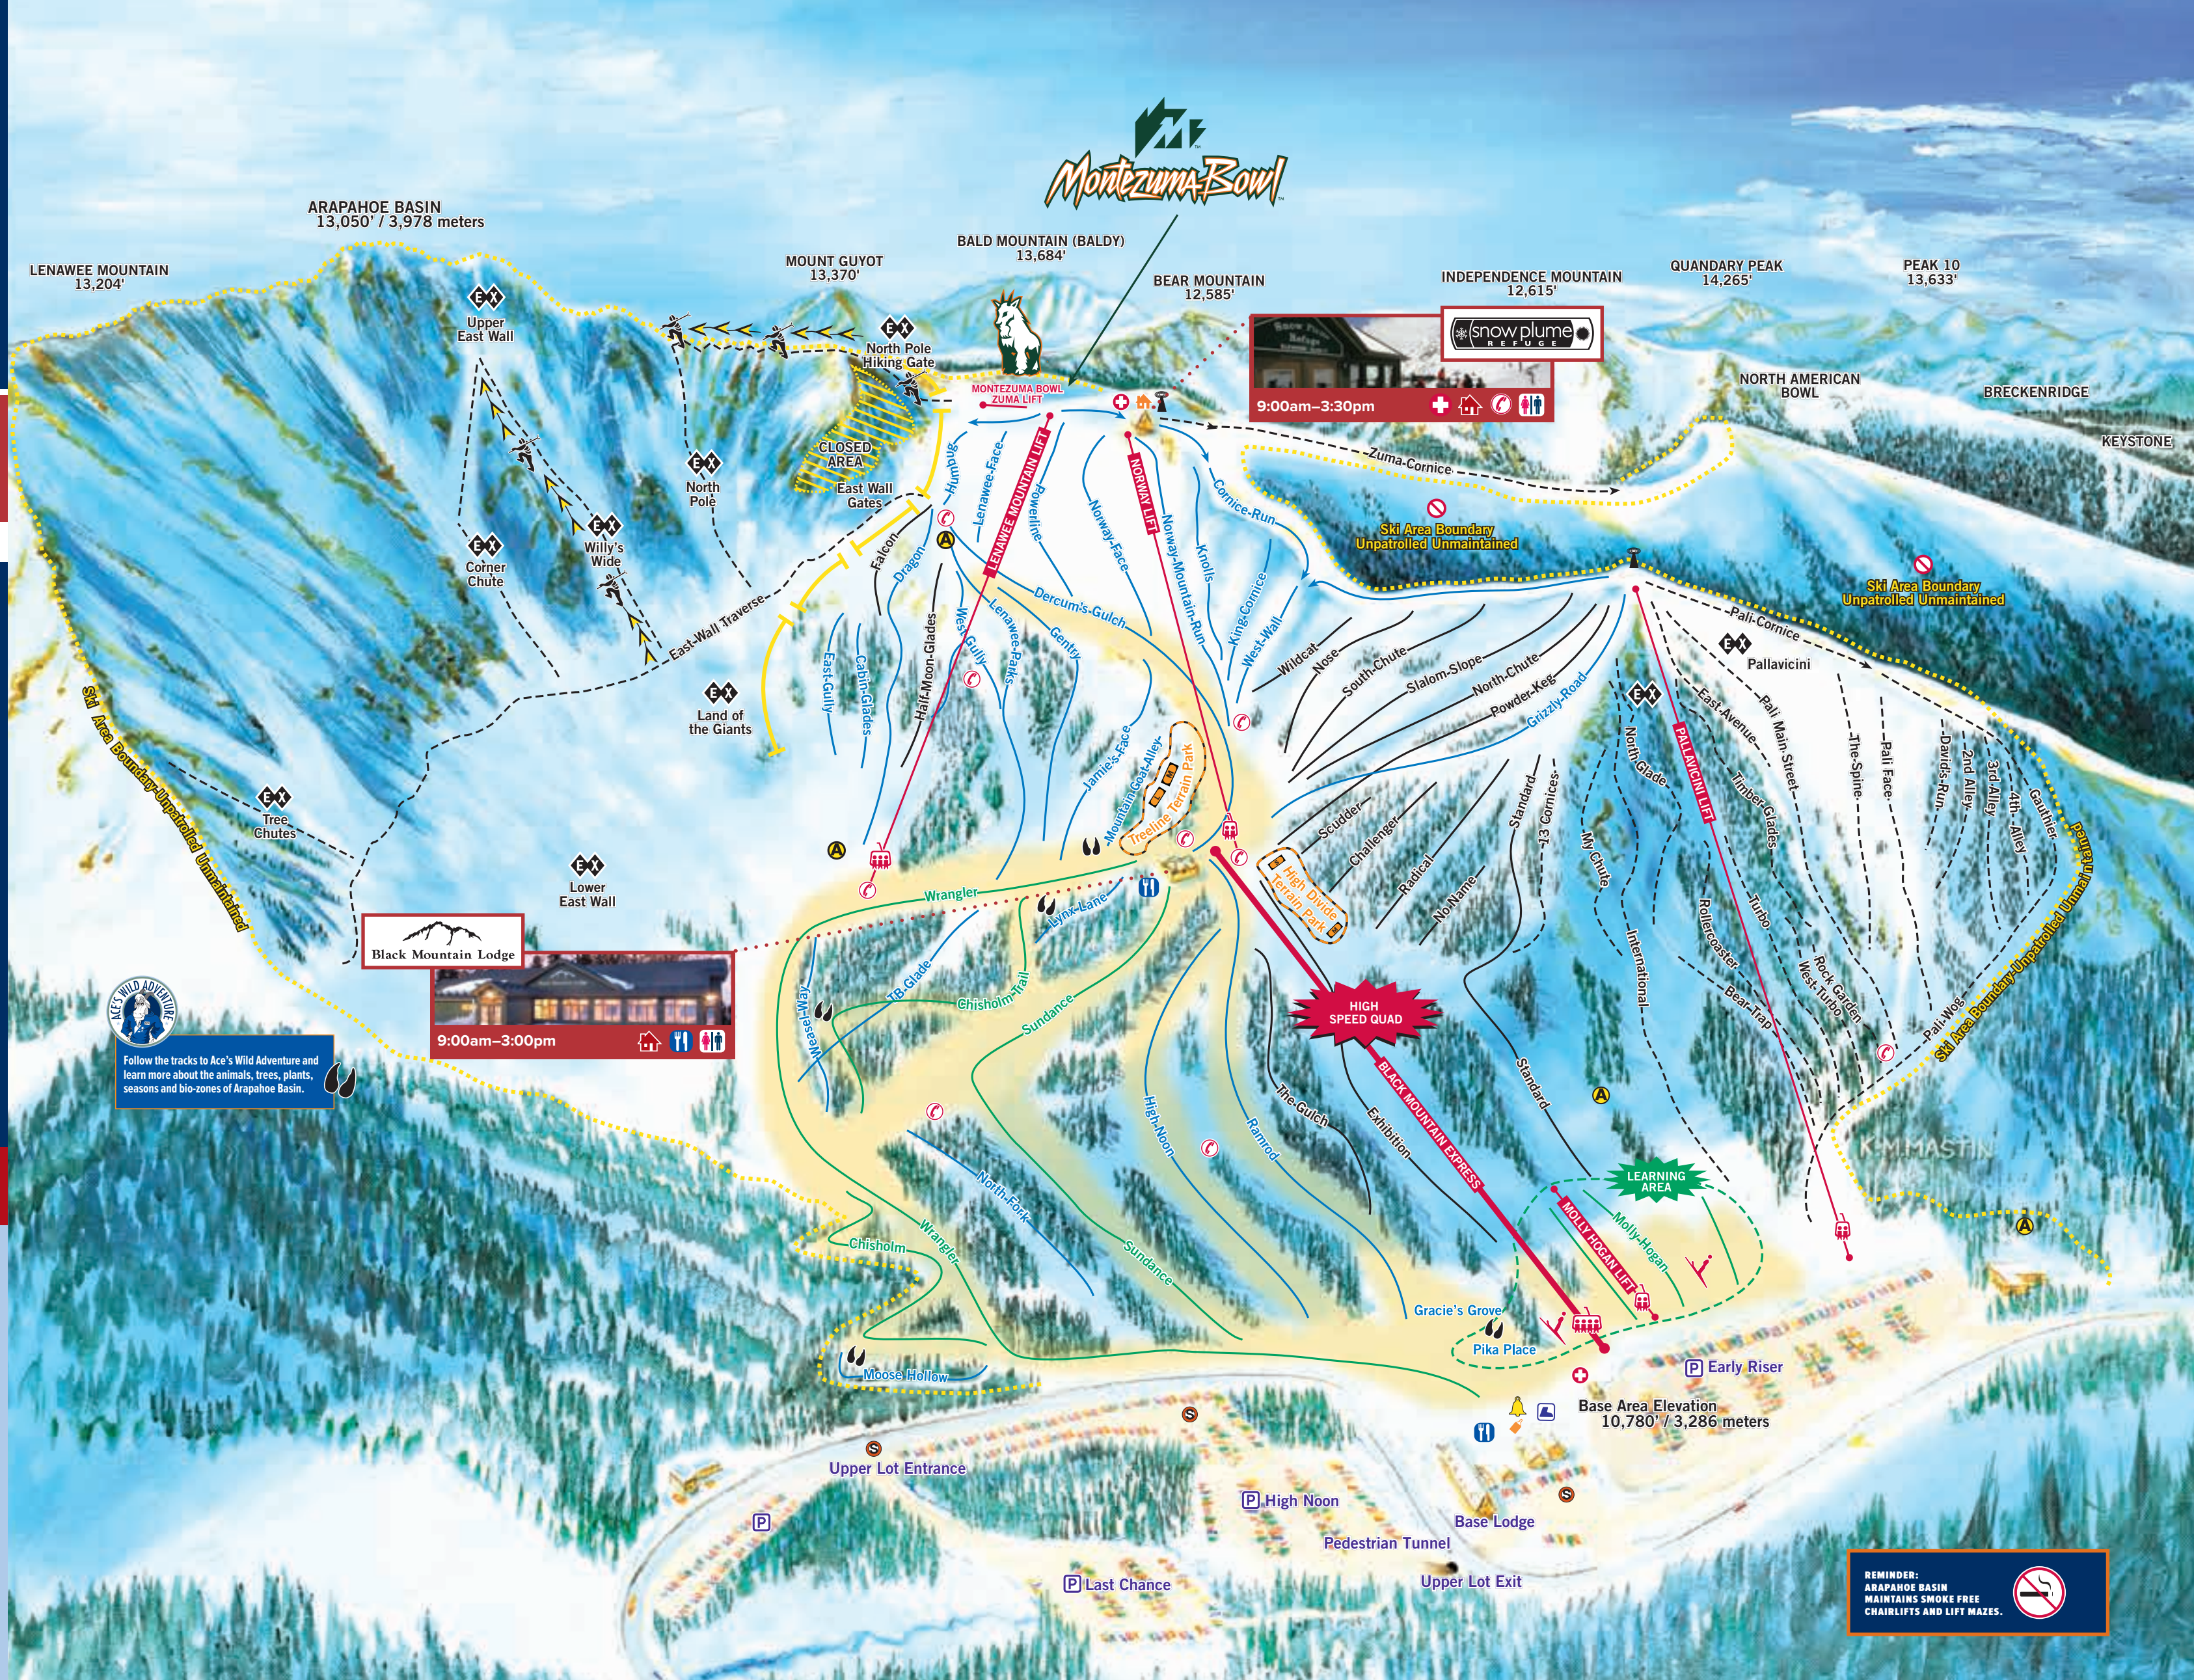

Lifts open at 9:00am; Black Mountain Express and Pallavicini lifts open at 8:30am on Weekends & Holidays. Montezuma Bowl Terrain closes at 3:15pm. Pallavicini, Lenawee, Norway and Molly Hogan lifts close at 3:30pm; Black Mountain Express lift closes at 4:00pm.

Open/closing dates: late October-early June

MAP LEGEND

- Easiest
- More Difficult
- ◆ Most Difficult
- ◆ Extreme Terrain
- Terrain Park
- East Wall Gates
- Hiking Route
- + First Aid-Ski Patrol
- ⚡ Patrol Phones
- A Avalauncher
- Ski Area Boundary
- 🎁 Gift/Retail Shop
- 🔒 Lockers
- i Information
- 🎫 Lift Tickets
- P Parking
- 🍽️ Restaurant/Bar
- 🚌 Shuttle Bus Stop
- 🔔 Snowsports Lessons
- 🏠 Snowsports Rentals
- 🚻 Restrooms
- 🏠 Warming Hut
- 🚰 Lifts
- 🚰 Conveyor Lift
- 📶 Cell Phone Hot Spots
- 🎵 Tune Shop
- TWC Ticket Will Call
- ? Lost and Found

REMEMBER: ARAPAHOE BASIN MAINTAINS SMOKE FREE CHAIRLIFTS AND LIFT MAZES.

BASE AREA

1	First Aid	8:00am-4:30pm	+ ⚡
2	Winter Sports Center	8:00am-5:00pm Reservations encouraged, call 888.ARAPAHOE	🎒 🚰 🚻 🏠 🚰 🔔
3	Black Mountain Express: High Speed Quad Chairlift	Mon-Fri 9:00am-4:00pm Sat, Sun & Holidays 8:30am-4:00pm	🚰
4	Season Pass and Ticket Office	Mon-Fri 8:30am-4:00pm Sat & Sun 8:00am-4:00pm	🎫
5	Guest Services	8:00am-4:30pm	TWC i ?
6	Arapahoe Sports	Mon-Fri 8:30am-4:30pm Sat & Sun 8:00am-4:30pm	🎁 🏠
7	Legends Cafe	Breakfast & Coffee 7:30am-10:30am Lunch 10:30am-3:00pm	🍽️ 🚻 🔒
8	6th Alley Bar & Grill	9:00am-5:30pm	🍽️

Take our free shuttle service, the Summit Stage, to A-Basin from anywhere within Summit County.

The Legend