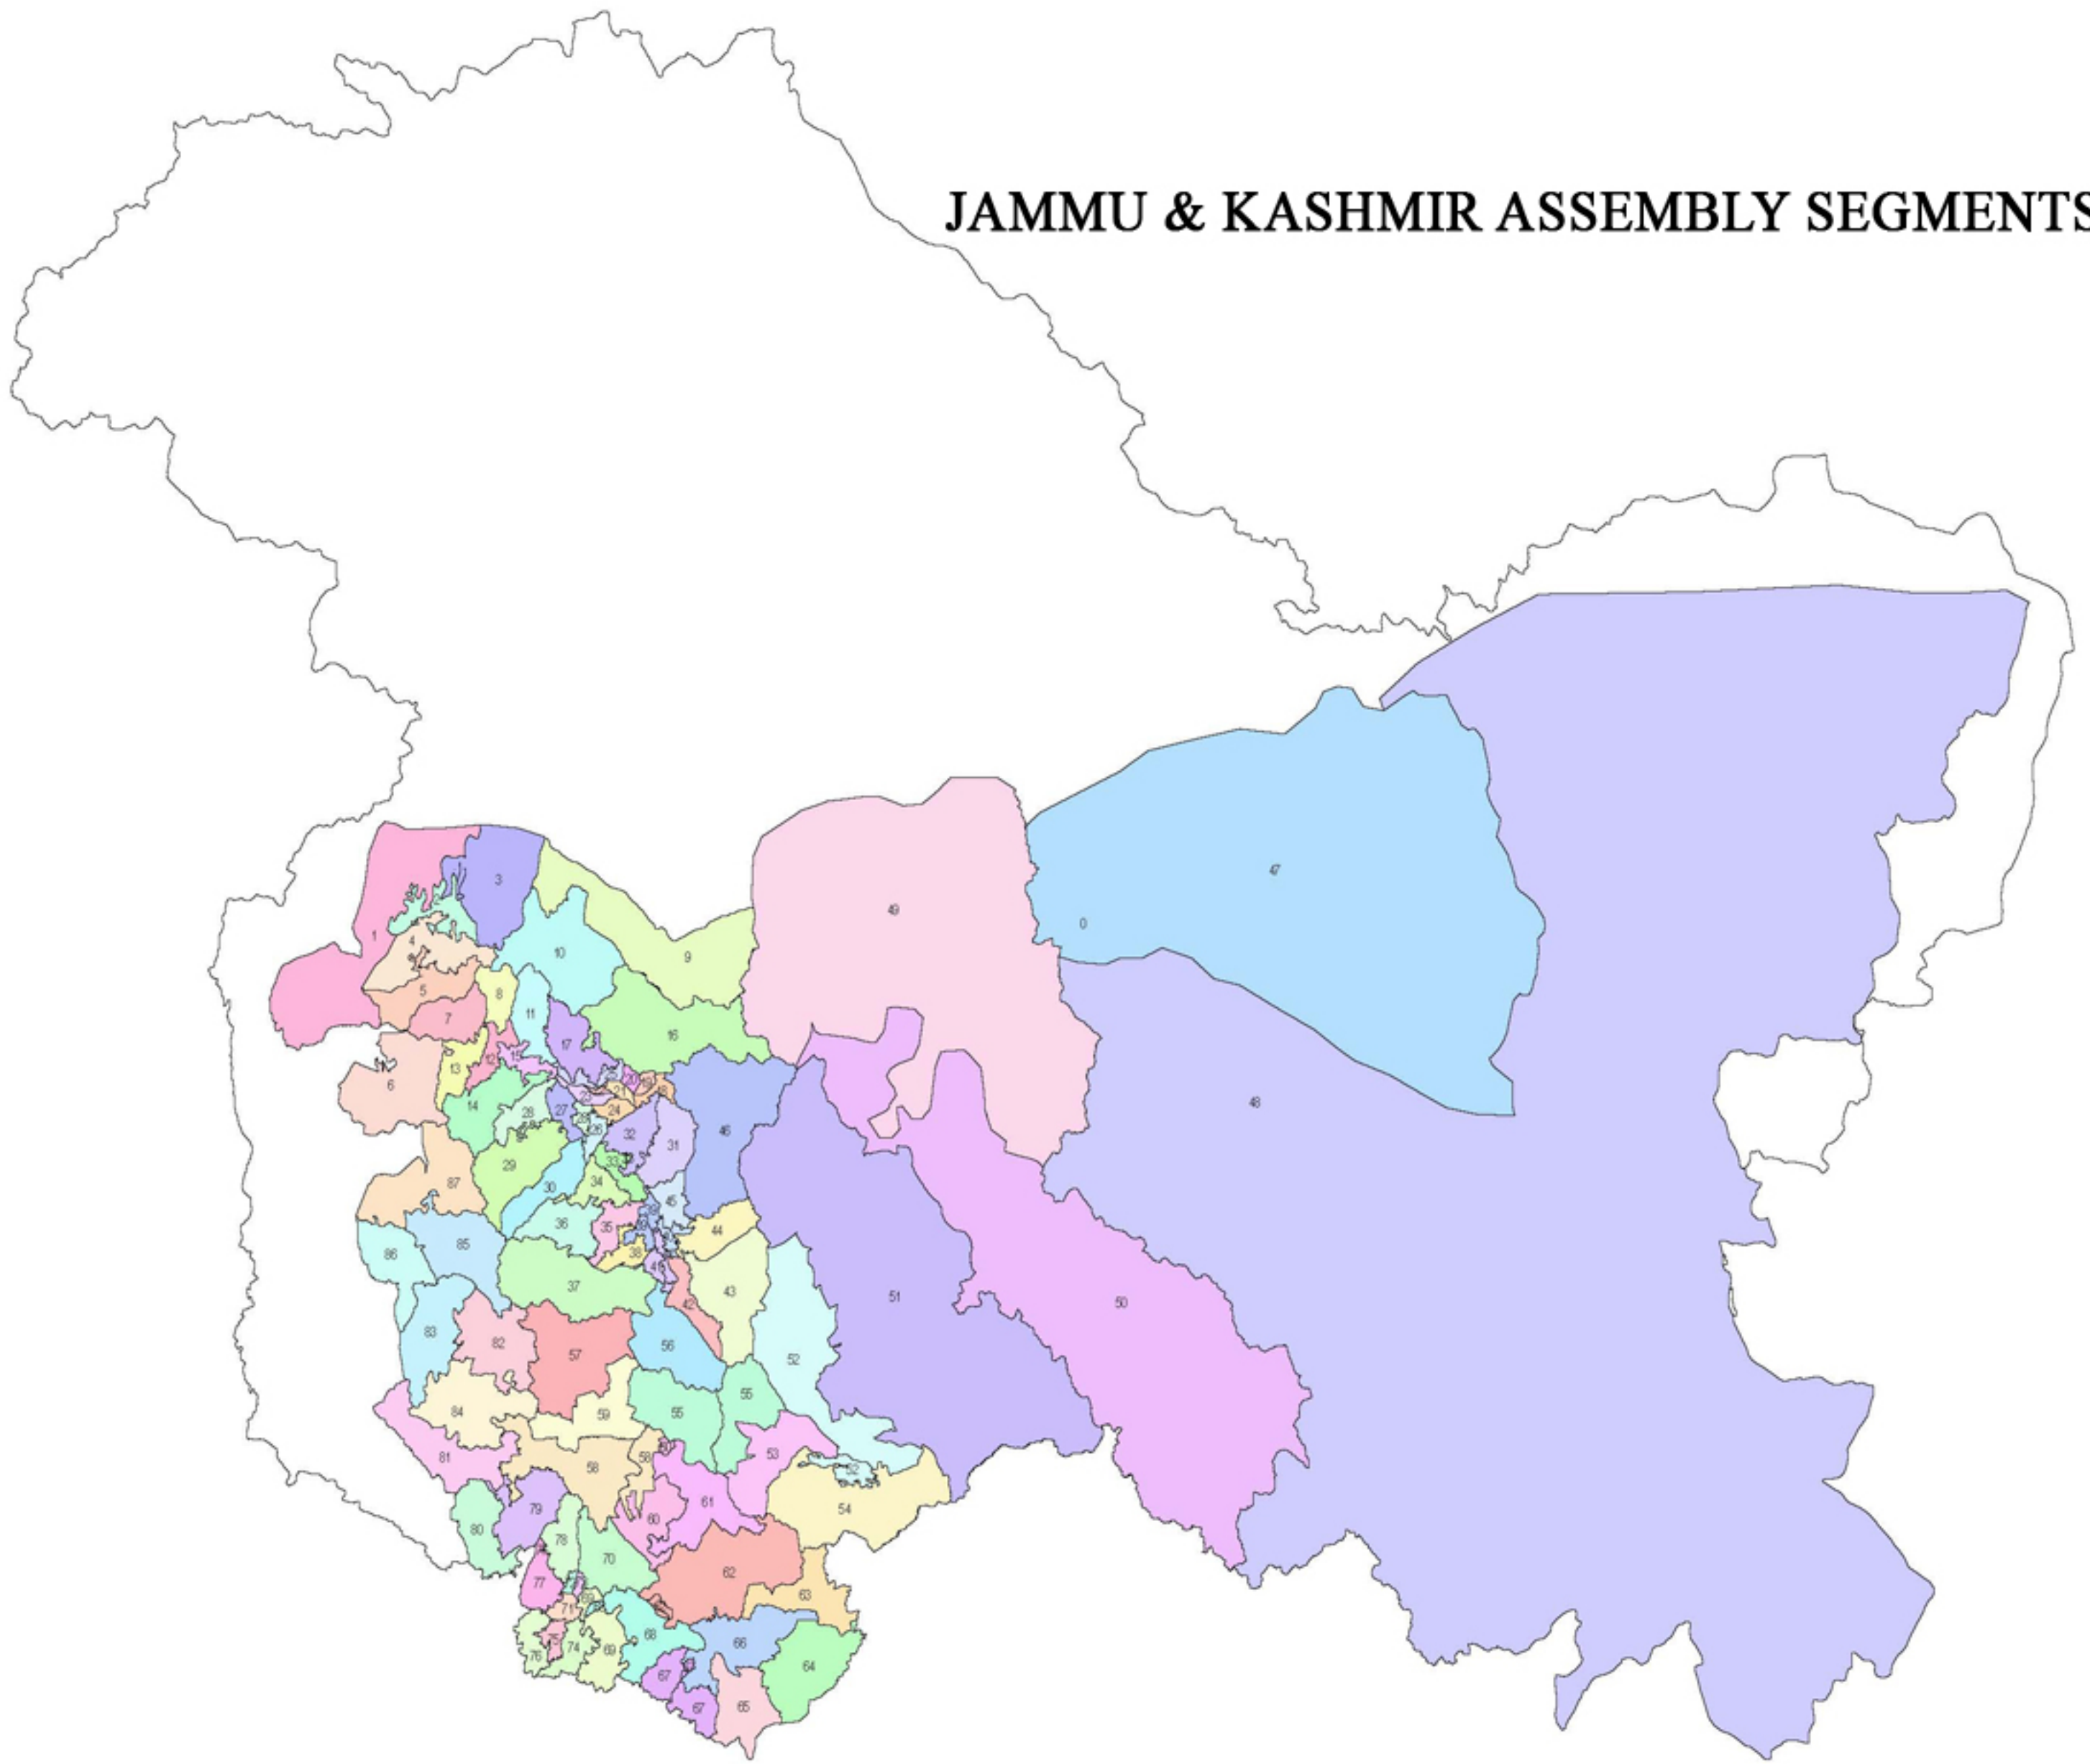

JAMMU & KASHMIR ASSEMBLY SEGMENTS MAP

1 KARNAH	12 SANGRAMA	23 AMIRA KADAL	34 RAJPURA	45 BIJBEHARA	56 BANIHAL	67 HIRA NAGAR	78 RAIPUR DOMANA
2 KUPWARA	13 BARAMULA	24 SONAWAR	35 WACHI	46 PAHALGAM	57 GULAB GARH	68 SAMBA	79 AKHNOOR
3 LOLAB	14 GULMARG	25 BATAMALOO	36 SHOPIAN	47 NUBRA	58 REASI	69 VIJAY PUR	80 CHHAMB
4 HANDWARA	15 PATTAN	26 CHADOORA	37 NOORABAD	48 LEH	59 GOOL ARNAS	70 NAGROTA	81 NAUSHEHRA
5 LANGATE	16 KANGAN	27 BADGAM	38 KULGAM	49 KARGIL	60 UDHAMPUR	71 GANDHI NAGAR	82 DARHAL
6 URI	17 GANDERBAL	28 BEERWAH	39 HOM SHALI BUGH	50 ZANSKAR	61 CHENANI	72 JAMMU EAST	83 RAJAURI
7 RAFIABAD	18 HAZRATBAL	29 KHAN SAHEB	40 ANANTNAG	51 KISHTWAR	62 RAM NAGAR	73 JAMMU WEST	84 SURAN KOTE
8 SOPORE	19 ZADIBAL	30 CHRAR SHARIEF	41 DEVSAR	52 INDERWAL	63 BANI	74 BISHNAH	85 KALA KOTE
9 GUREZ	20 EIDGAH	31 TRAL	42 DORU	53 DODA	64 BASOHLI	75 RANBIR SINGH PURA	86 MENDHAR
10 BANDIPUR	21 KHANIYAR	32 PAMPORE	43 KOKERNAG	54 BHADERWAH	65 KATHUA	76 SUCHET GARH	87 POONCH HAVELI
11 SONAWARI	22 HABBA KADAL	33 PULWAMA	44 SHANGUS	55 RAMBAN	66 BILLAWAR	77 MARH	