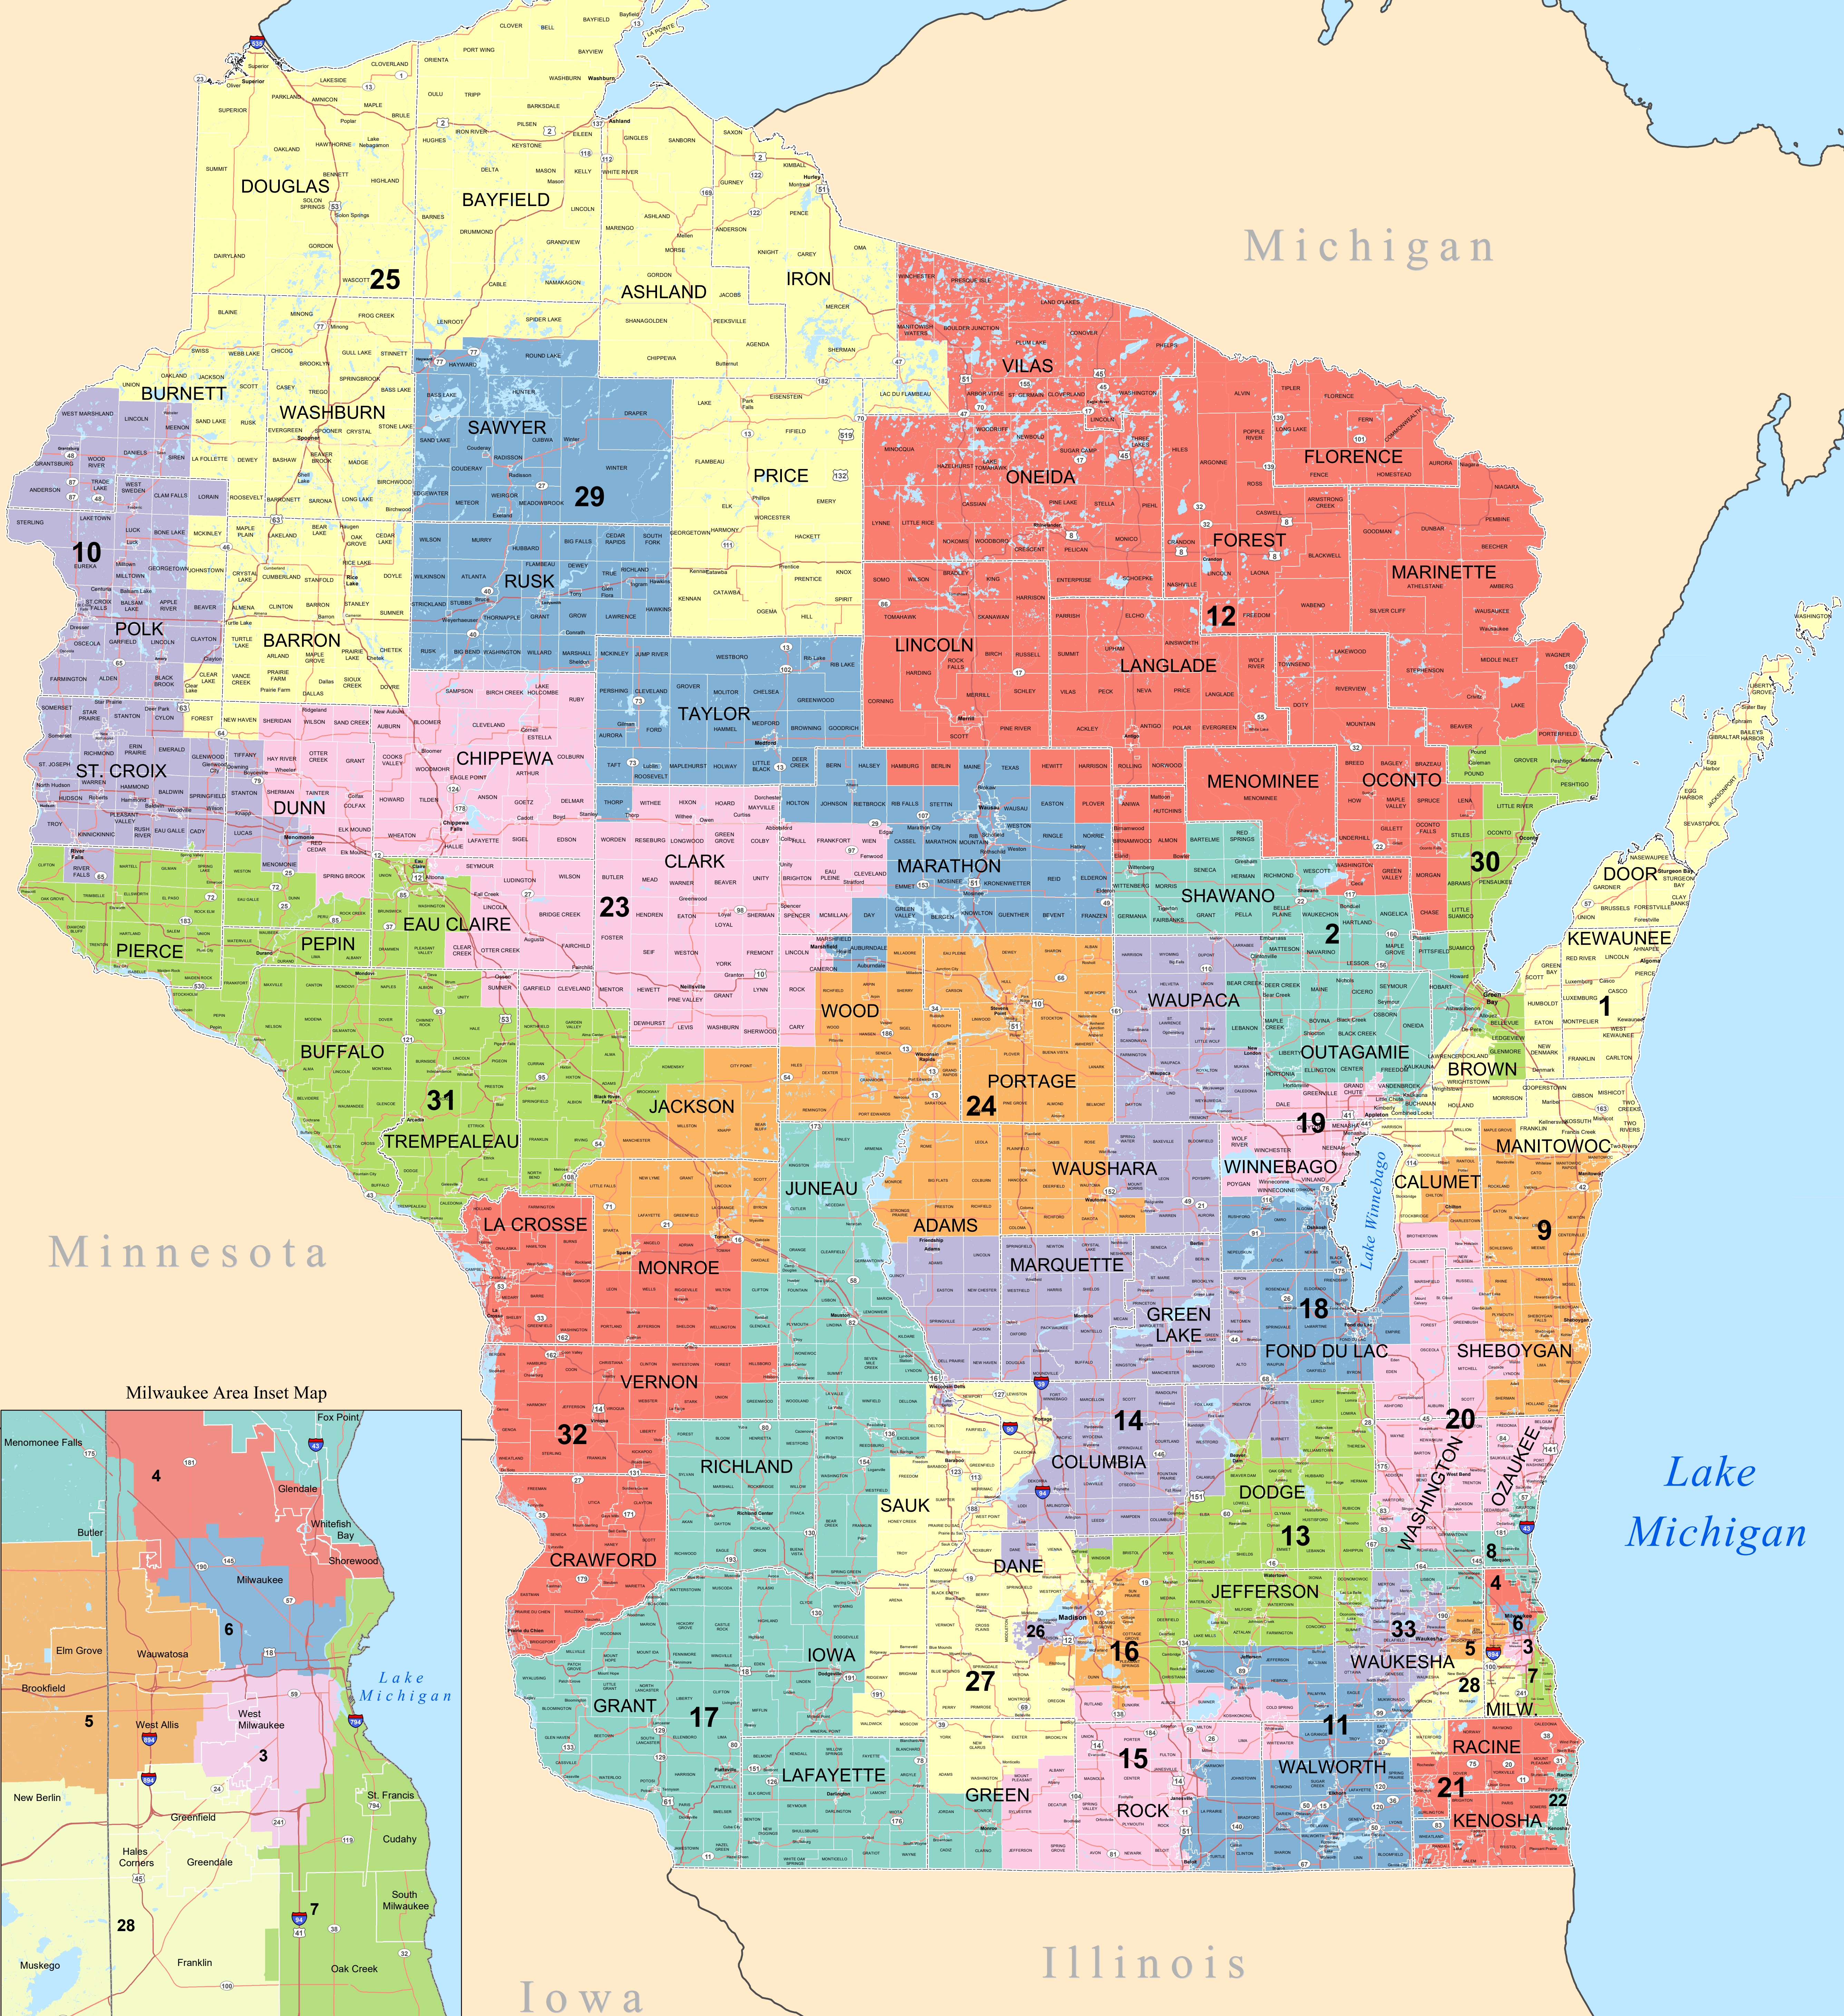

Lake Superior

STATE OF WISCONSIN

Senate Districts

2011 Wisconsin Act 43

Notes: Senate Districts are formed from three consecutive Assembly Districts. For example, Senate District 1 is comprised of Assembly Districts 1, 2, and 3. Senate District 2 is comprised of Assembly Districts 4, 5 and 6, and so on.

Source: U.S. Census Bureau's TIGER 2010 data was used in the creation of these districts. The districts were used for the fall 2012 elections.

Projection: All data is projected in Wisconsin Transverse Mercator, referenced to the North American Datum of 1983, 1991 adjustment.