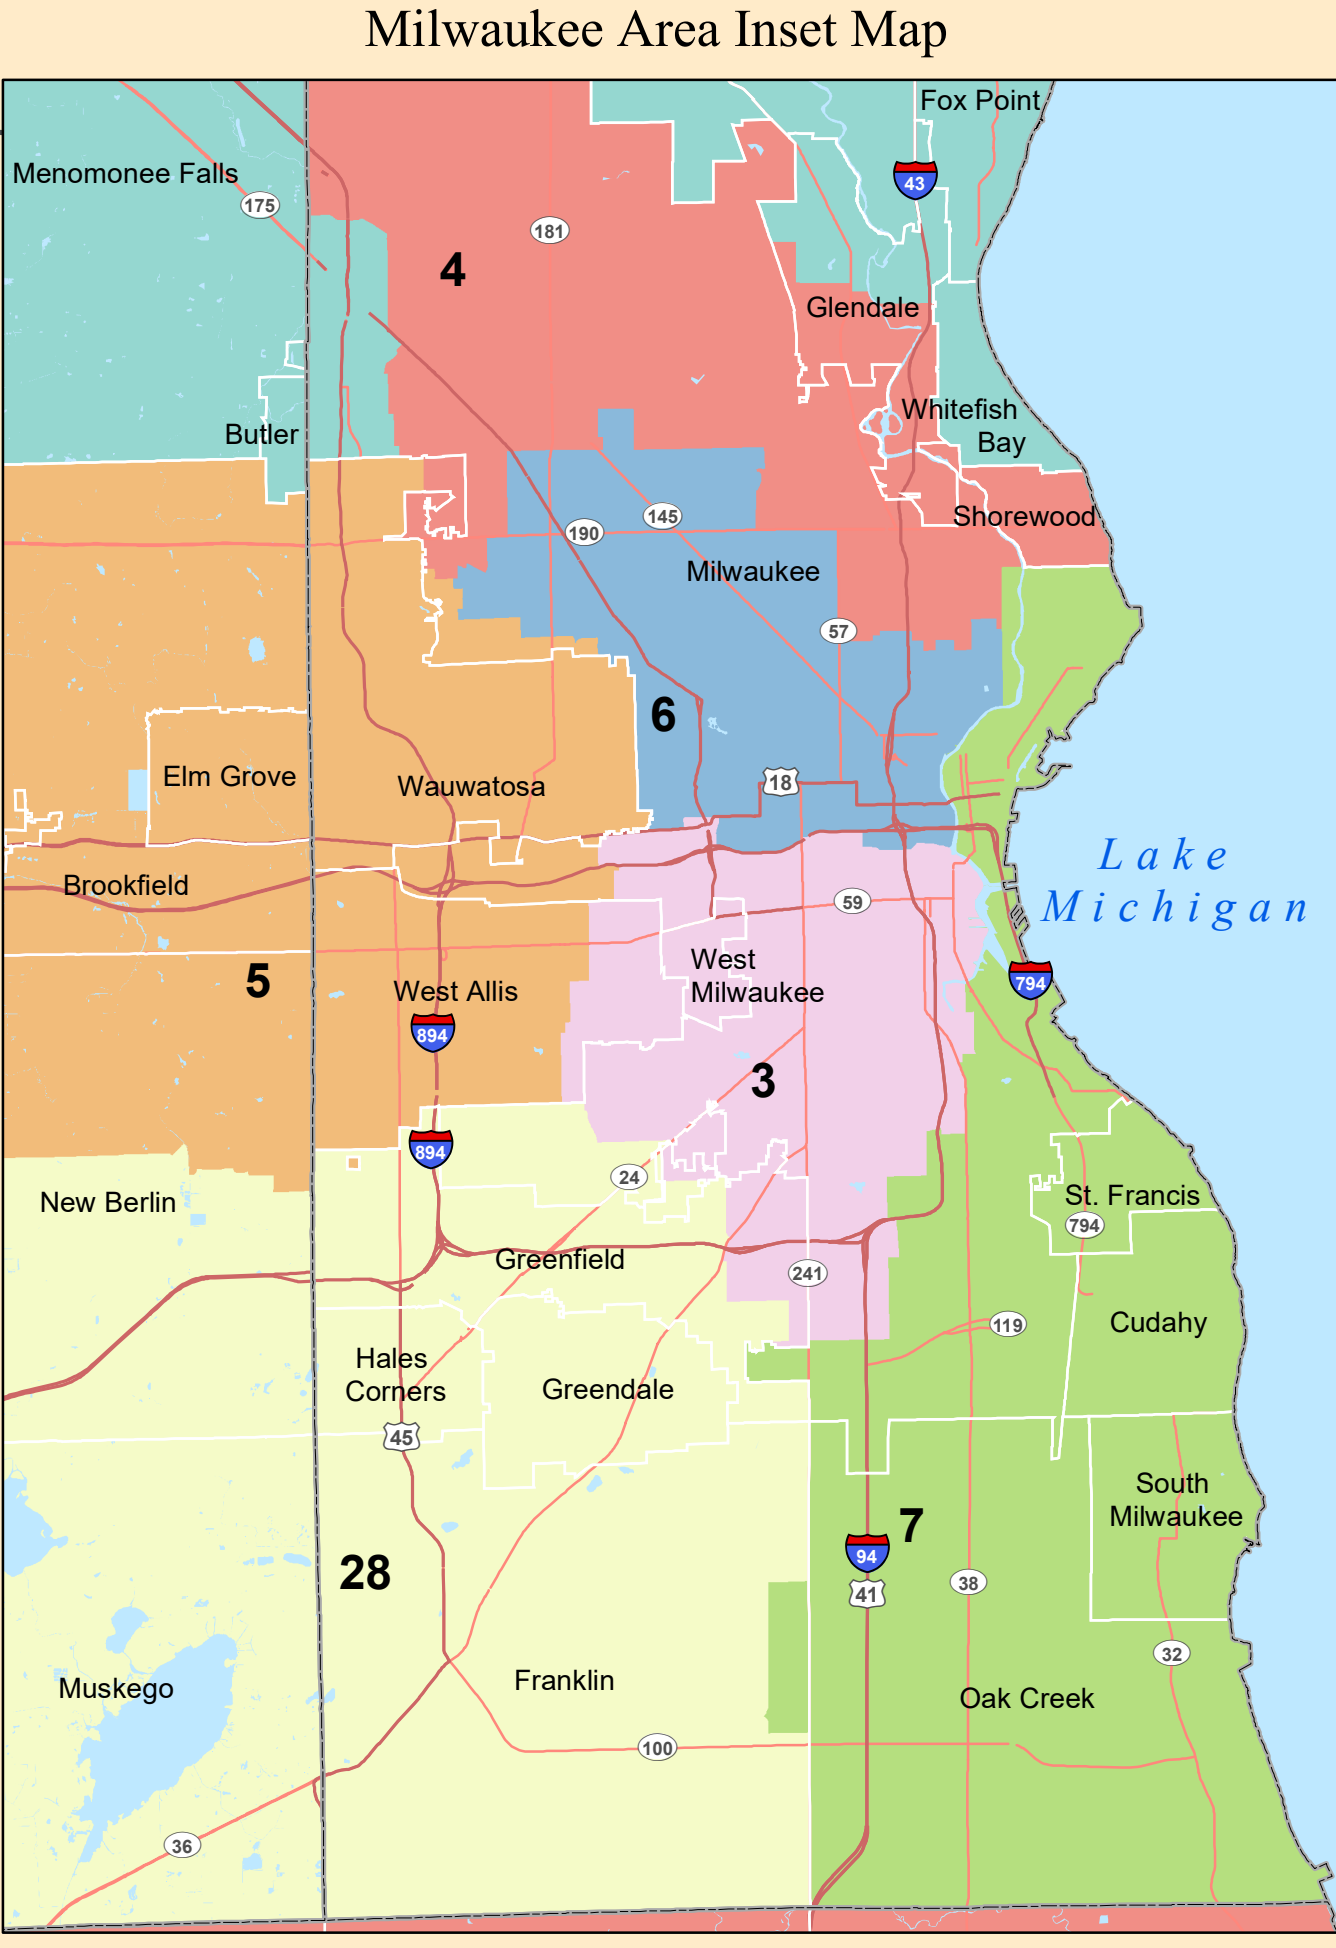

Lake Superior

STATE OF WISCONSIN

Senate Districts

2011 Wisconsin Act 43

Notes: Senate Districts are formed from three consecutive Assembly Districts. For example, Senate District 1 is comprised of Assembly Districts 1, 2, and 3. Senate District 2 is comprised of Assembly Districts 4, 5 and 6, and so on.

Source: U.S. Census Bureau's TIGER 2010 data was used in the creation of these districts. The districts were used for the fall 2012 elections.

Projection: All data is projected in Wisconsin Transverse Mercator, referenced to the North American Datum of 1983, 1991 adjustment.