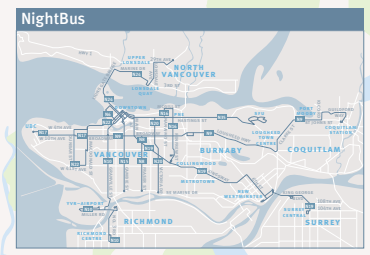

T Metro Vancouver Transit Map

 **Compass Vending Machine**
Available at **LONDON DRUGS**

Legend

Frequent Transit Network
The Frequent Transit Network (FTN) is a network of stops and stations that have transit service every 15 minutes or better, during at least all of the following times:
- Monday to Friday: 6:00-21:00
- Saturdays: 7:00-21:00
- Sundays and holidays: 8:00-21:00
Additional service may also be provided outside of these times. For schedule information, please visit translink.ca, consult a printed timetable, or call Customer Information at 604-953-3333.

Limited Service Bus
Limited service bus routes operate only part of the day, week, or year. Additional service may be provided early morning, and evenings.

NightBus
Late-night bus service.

West Coast Express
Commuter rail service. Weekday peak hours. During weekdays at peak hours, TransBus commuter bus service operates on the same route.

Other Map Symbols

- Bus Exchange
- Points of Interest
- Station
- Hospital
- Park and Ride
- Airport
- Bike locker
- Ferry

London Drugs locations with Compass Vending Machines

100–555 6 St	New Westminster
7280 Market Crossing	Burnaby
2585 Hastings St E	Vancouver
1650 Davie St	Vancouver
5639 Victoria Dr	Vancouver
875 Park Royal N	West Vancouver
2032 Lonsdale Ave	North Vancouver
2230 Broadway St W (the Vine)	Vancouver
2091 42 Ave W	Vancouver
3200–11666 Steveston Hwy	Richmond
Trenant Park Mall, 5237 48 Ave	Ladner
7303 120 St	Delta
2340 Guildford Town Centre	Surrey
821–17685 64 Ave	Surrey
1B–20202 66 Ave	Langley
100–15355 24 Ave	Surrey
Coquitlam Centre Mall, 1030–2929 Barnett Hwy	Coquitlam
Valley Fair Mall, 101-22709 Lougheed Hwy	Maple Ridge