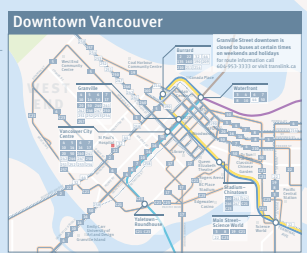

T Metro Vancouver Transit Map

 **Compass Vending Machine**
Available at **LONDON DRUGS**

Legend

Frequent Transit Network
The Frequent Transit Network (FTN) is a network of stops and stations that have transit service every 15 minutes or better, during at least all of the following times:
- Monday to Friday: 6:00-21:00
- Saturdays: 7:00-21:00
- Sundays and holidays: 8:00-21:00
Additional service may also be provided outside of these times. For schedule information, please visit translink.ca, consult a printed timetable, or call Customer Information at 604-953-3333.

Limited Service Bus
Limited service bus routes operate only part of the day, week, or year. Additional service may be provided early morning, and evenings.

NightBus
Late-night bus service.

West Coast Express
Commuter rail service. Weekday peak hours. During weekdays at peak hours, TransBus commuter bus service operates on the same route.

Other Map Symbols

- Bus Exchange
- Points of Interest
- Station
- Hospital
- Park and Ride
- Airport
- Bike locker
- Ferry

London Drugs locations with Compass Vending Machines

100–555 6 St	New Westminster
7280 Market Crossing	Burnaby
2585 Hastings St E	Vancouver
1650 Davie St	Vancouver
5639 Victoria Dr	Vancouver
875 Park Royal N	West Vancouver
2032 Lonsdale Ave	North Vancouver
2230 Broadway St W (the Vine)	Vancouver
2091 42 Ave W	Vancouver
3200–11666 Steveston Hwy	Richmond
Trenant Park Mall, 5237 48 Ave	Ladner
7303 120 St	Delta
2340 Guildford Town Centre	Surrey
821–17685 64 Ave	Surrey
1B–20202 66 Ave	Langley
100–15355 24 Ave	Surrey
Coquitlam Centre Mall, 1030–2929 Barnett Hwy	Coquitlam
Valley Fair Mall, 101-22709 Lougheed Hwy	Maple Ridge