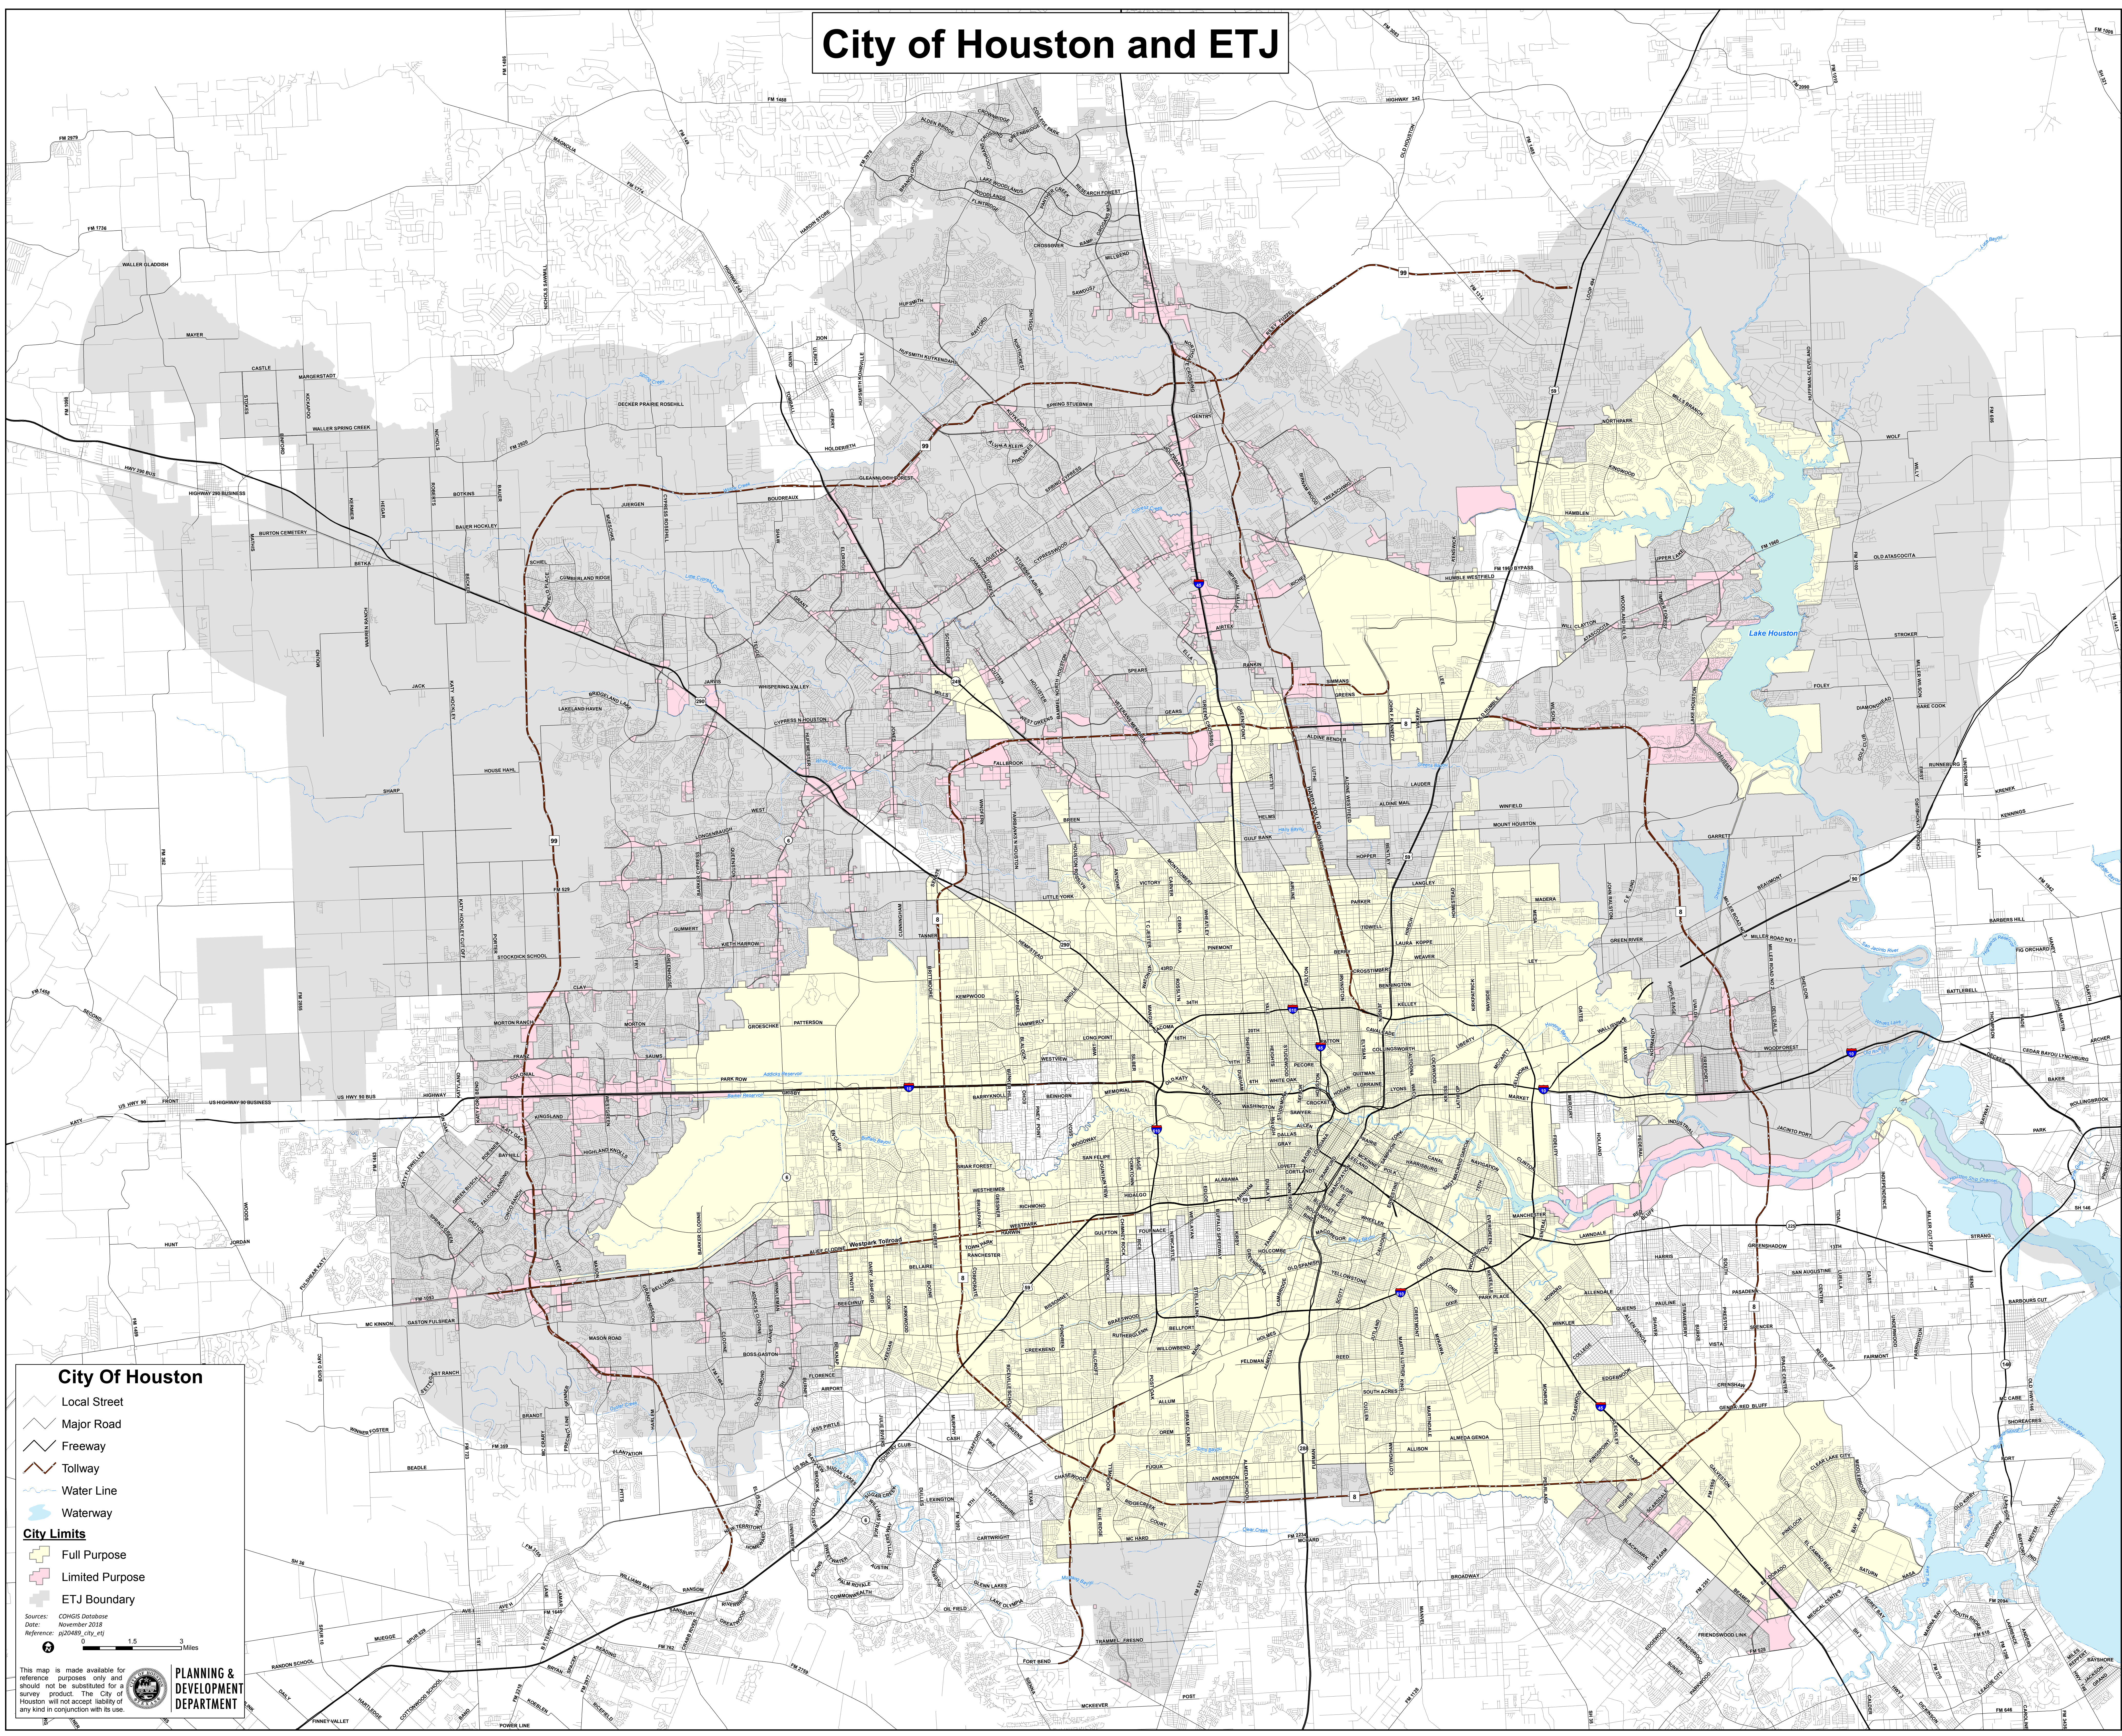

City of Houston and ETJ

City Of Houston

- Local Street
- Major Road
- Freeway
- Tollway
- Water Line
- Waterway

City Limits

- Full Purpose
- Limited Purpose
- ETJ Boundary

Sources: COHGIS Database
Date: November 2018
Reference: pj20489_city_etj

This map is made available for reference purposes only and should not be substituted for a survey product. The City of Houston will not accept liability of any kind in conjunction with its use.

PLANNING & DEVELOPMENT DEPARTMENT