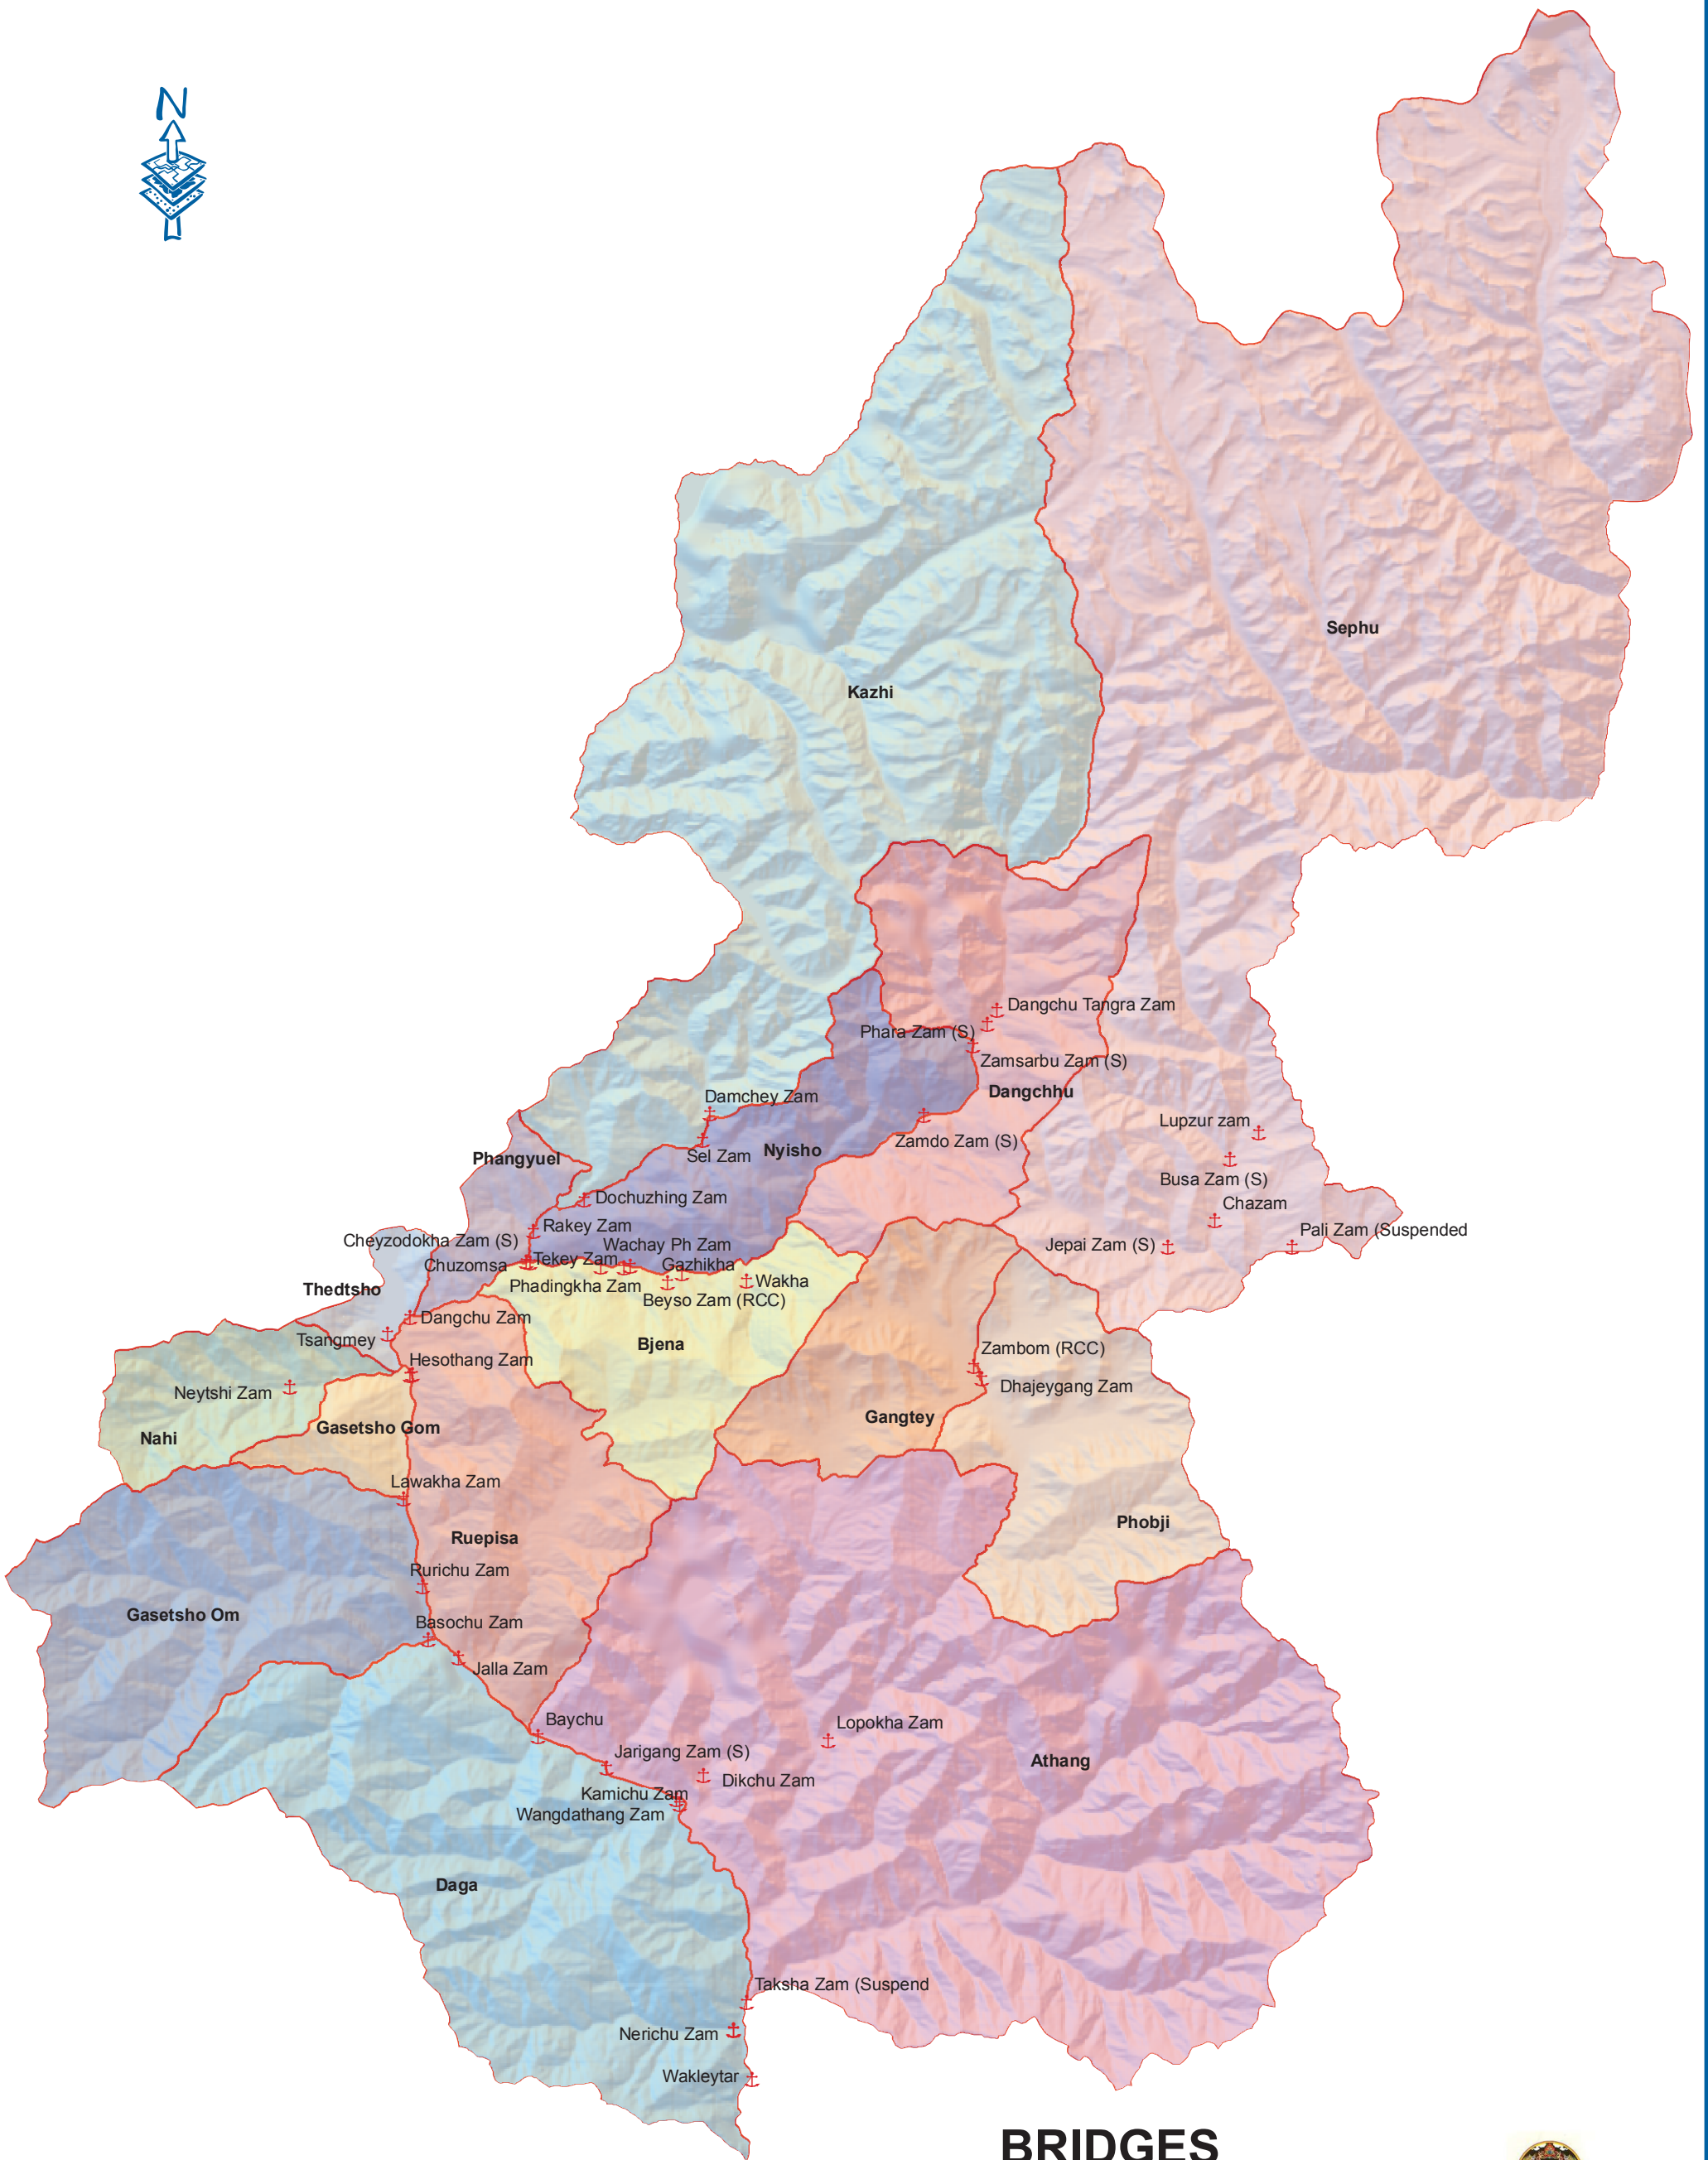

# WANGDUE PHODRANG DZONGKHAG

**BRIDGES**  
Scale :1:300,000

National Statistics Bureau