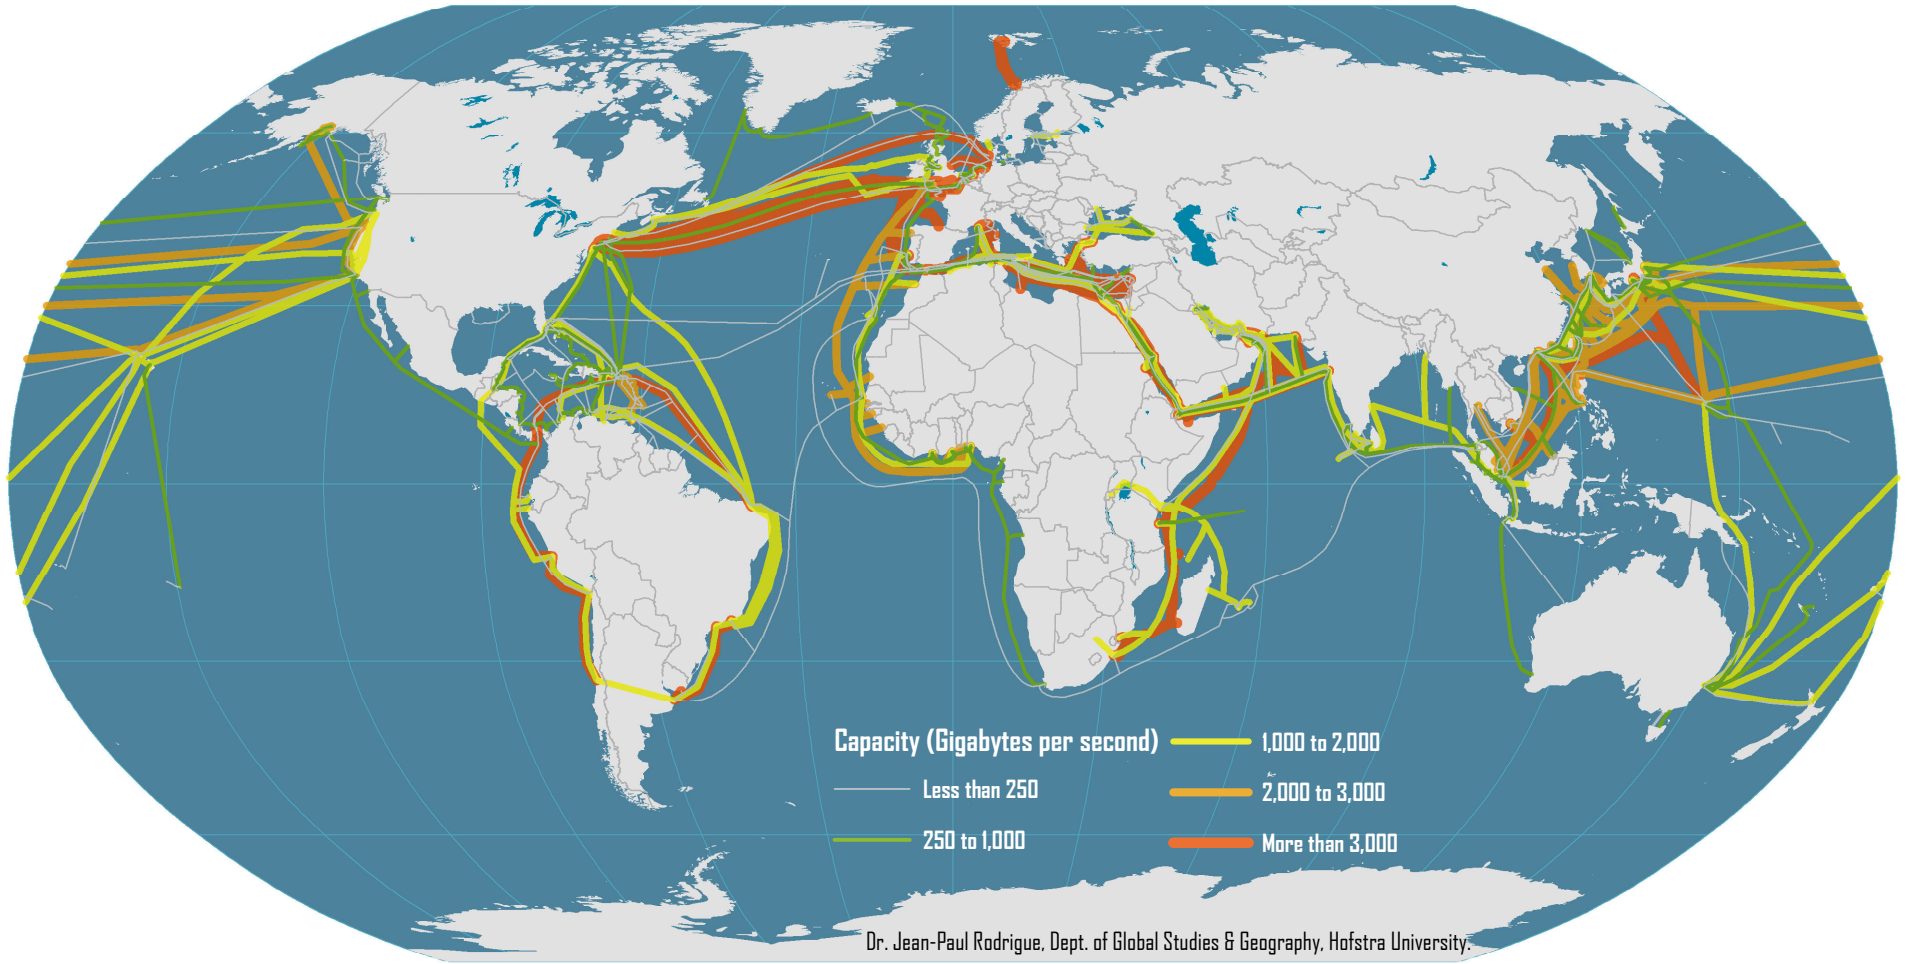

## Global Submarine Cable Network

Source: Dataset encoded by Greg Mahlknecht. <http://www.cablemap.info>