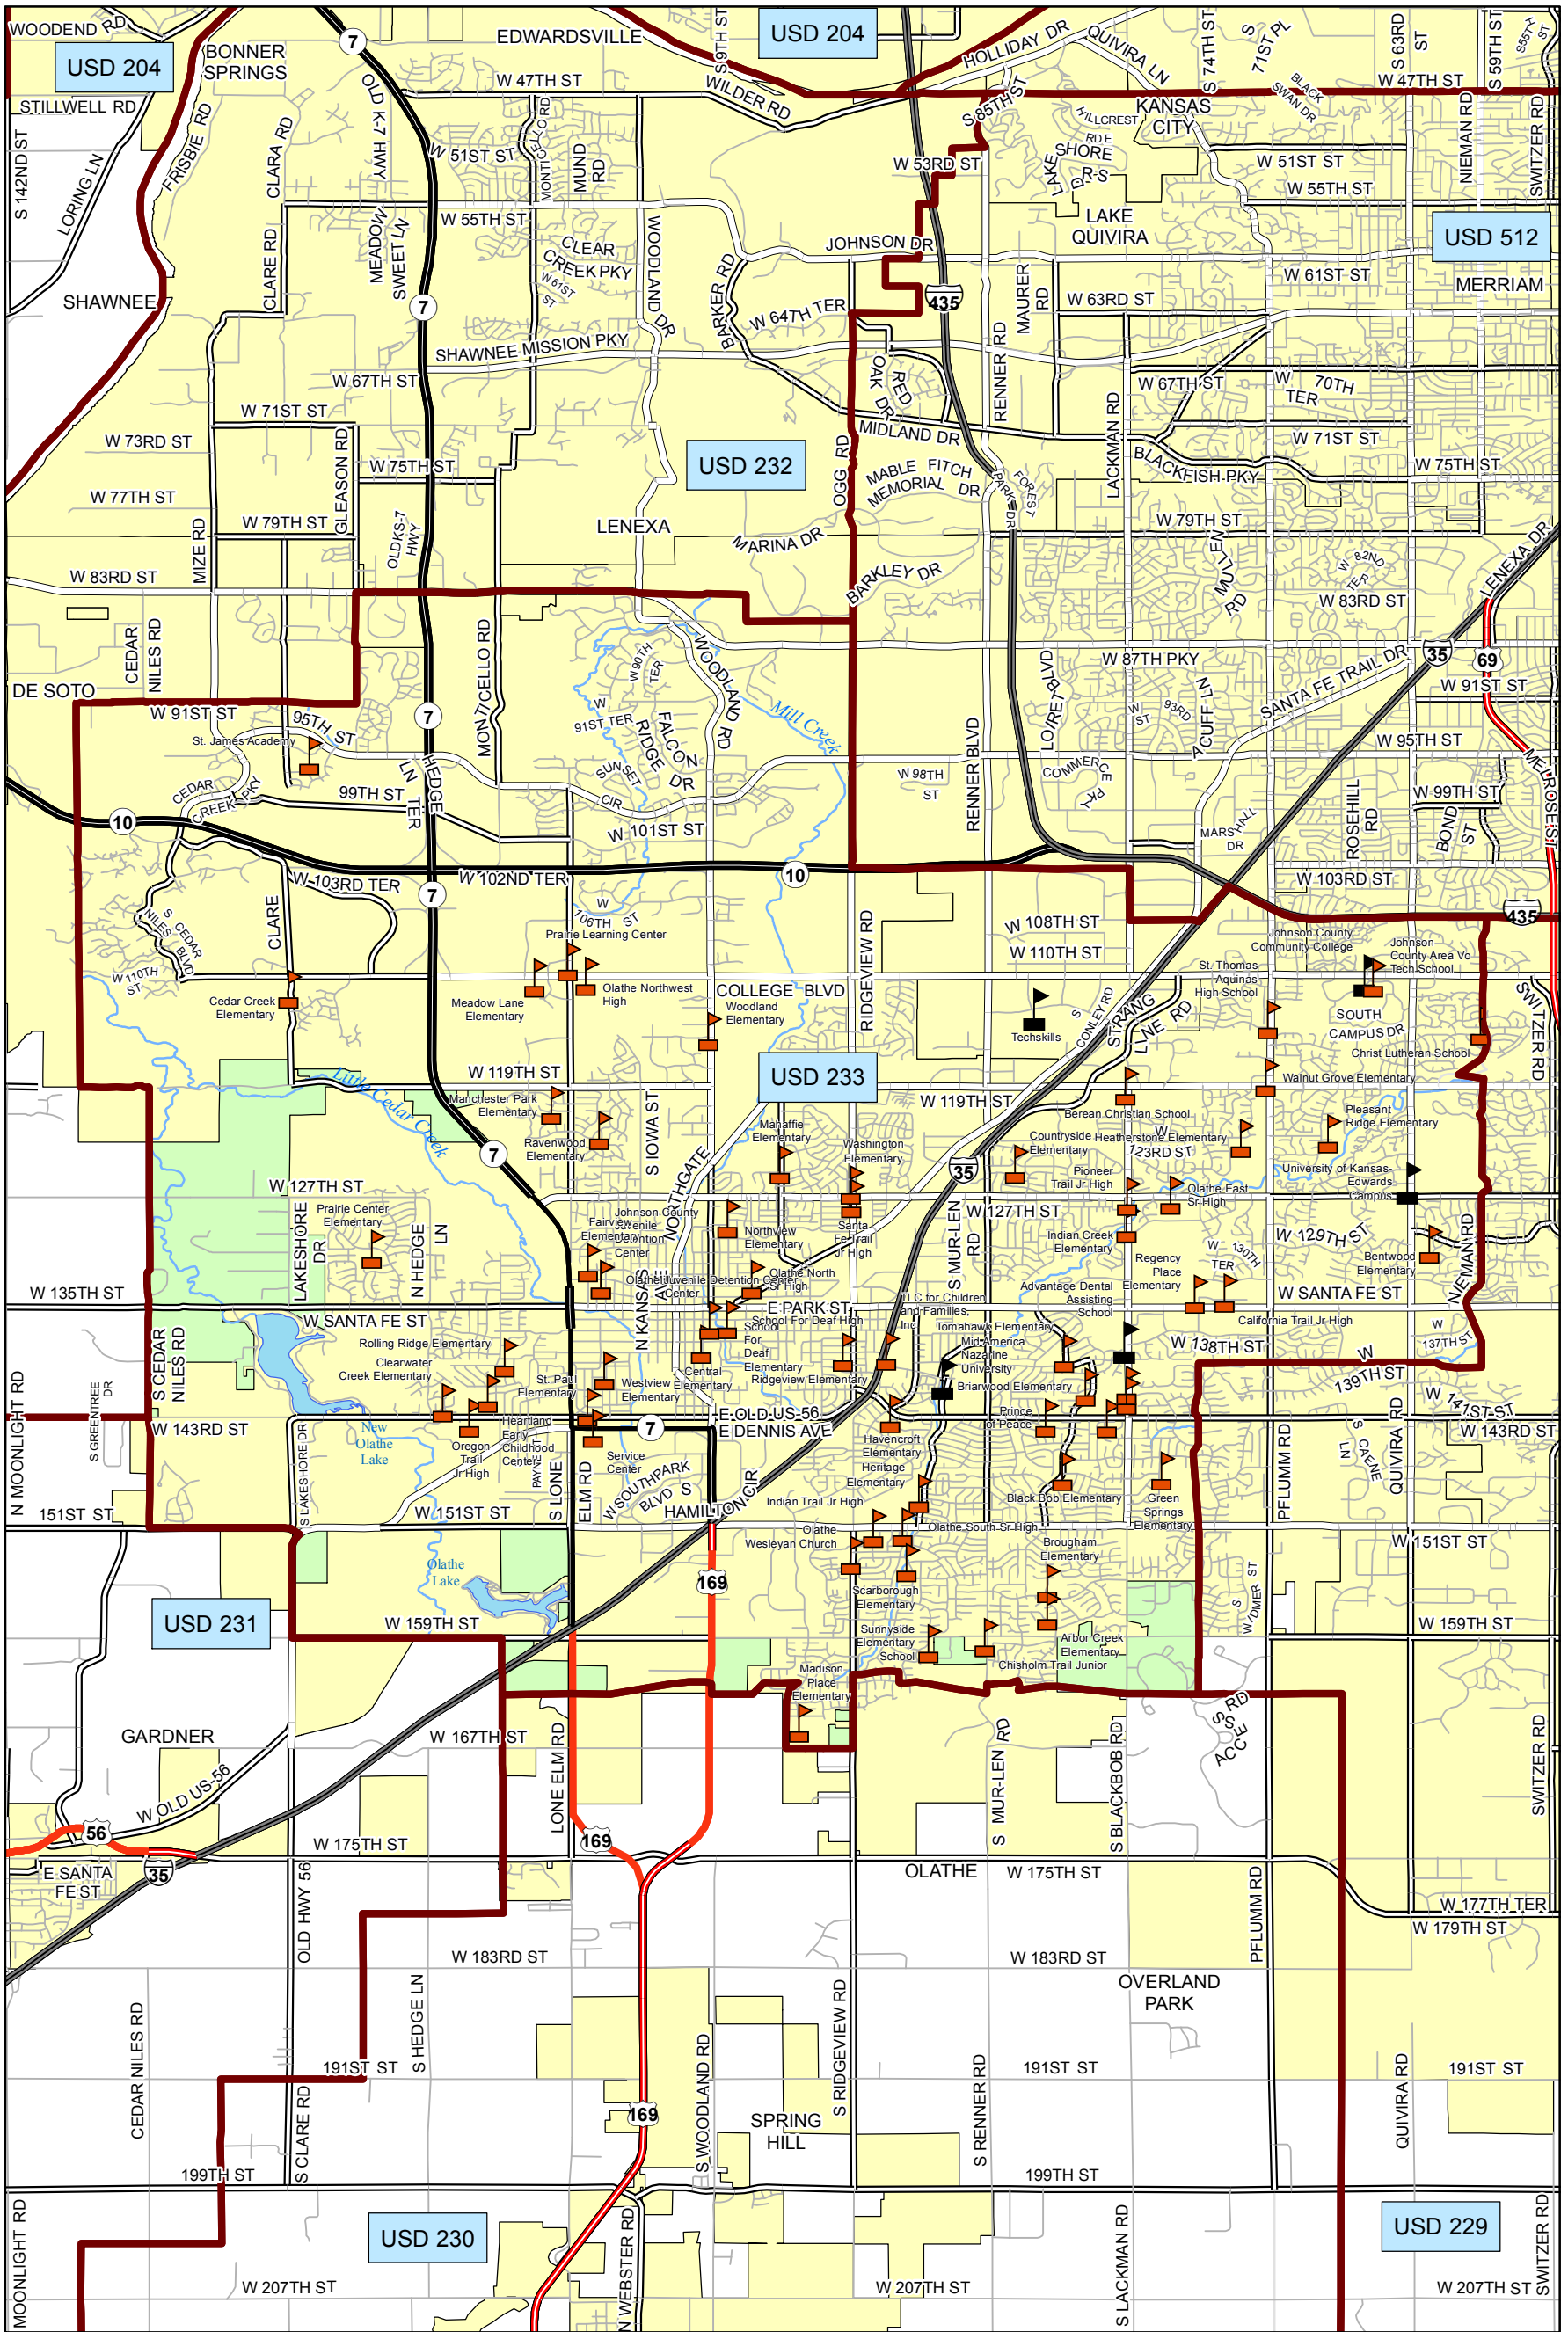

USD 233 District Map

PREPARED BY THE
KANSAS DEPARTMENT OF TRANSPORTATION
BUREAU OF TRANSPORTATION PLANNING

MAP CREATED TUESDAY, JUNE 02, 2015

KDOT makes no warranties, guarantees, or representations for accuracy of this information and assumes no liability for errors or omissions.

-  Primary/Secondary School
-  Post Secondary School
-  District Boundaries