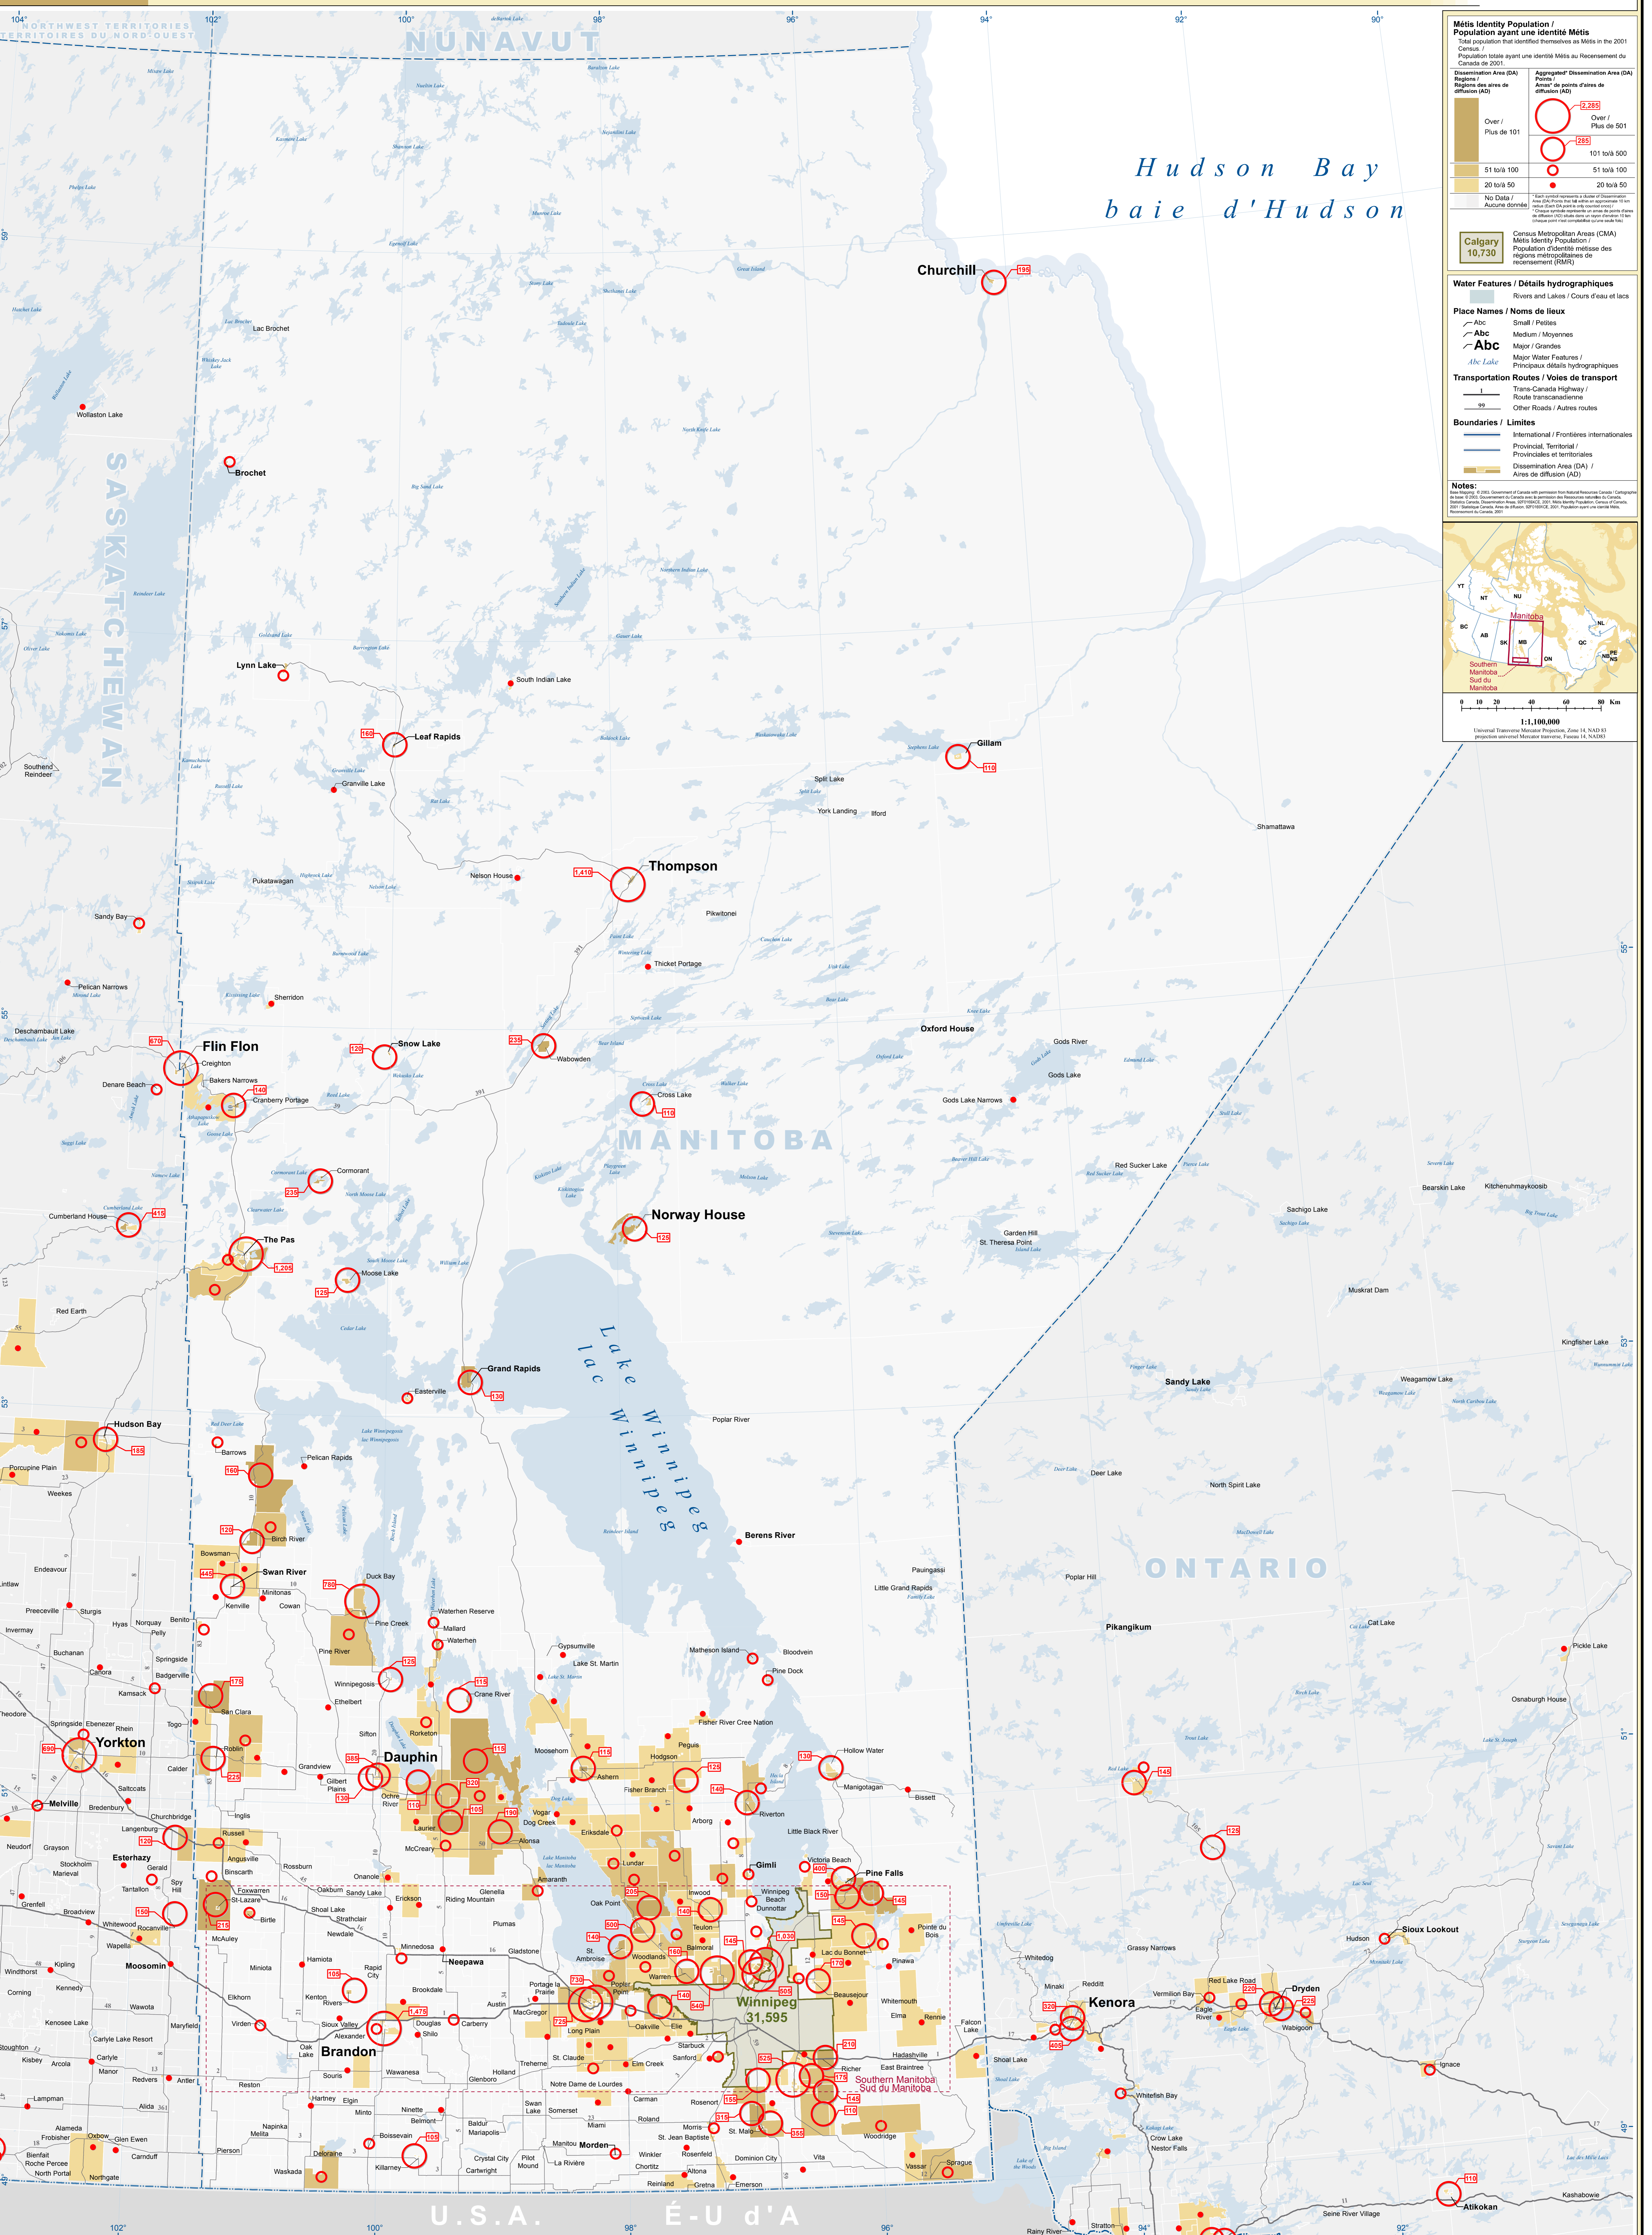

2001 MÉTIS IDENTITY POPULATION IN MANITOBA / POPULATION D'IDENTITÉ MÉTISSE AU MANITOBA