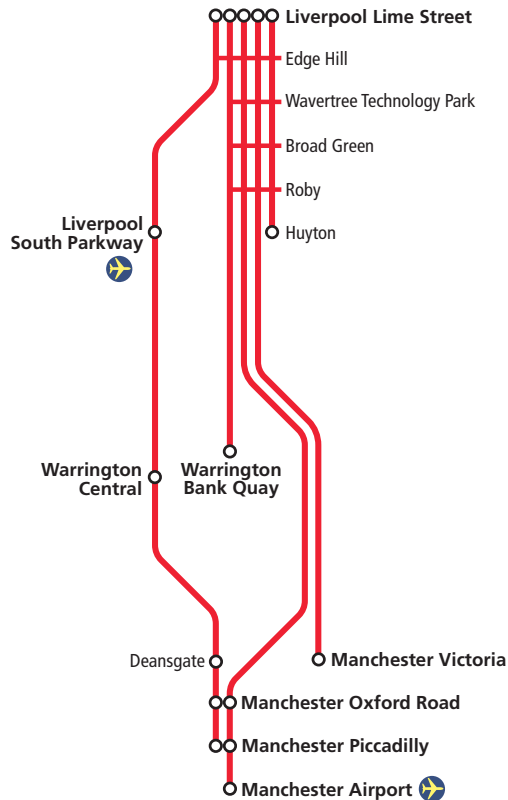

Valid from **15 December 2019**  
to **16 May 2020**

Train times  
**City Line**

**Book 1** of 4

Summary of all trains between  
**Liverpool – Warrington and Manchester**

Summary of all trains between  
**Liverpool – Edge Hill and Huyton**

# Timetable Index

**Travelling between:**

**Liverpool to Warrington and Manchester**

**Manchester and Warrington to Liverpool**

**Liverpool to Huyton and Huyton to Liverpool**

**Pages**

**2 - 9**

**10 - 17**