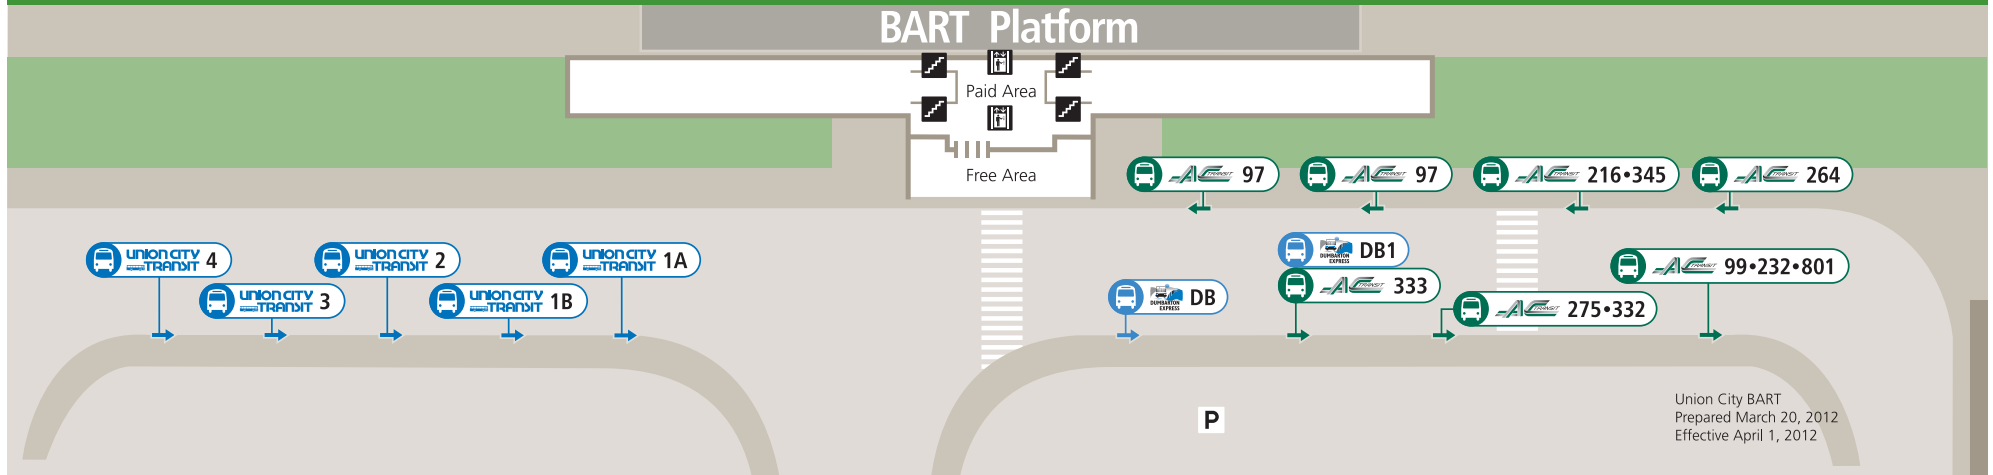

Find Your Bus

Bus connections at Union City BART

Line	Destination	Via
97	Bay Fair BART	Alvarado-Niles Rd., Union Landing Transit Center, Hesperian Blvd.
99	Bay Fair BART	Decoto Rd., Mission Blvd., E. 14th St.
99	Fremont BART	Decoto Rd., Fremont Blvd., Walnut Ave.
216	Ohlone College, Newark Campus	Alvarado-Niles Rd., Niles Blvd., Mowry Ave., Fremont BART, Fremont Blvd., Central Ave., NewPark Mall.
232	Fremont BART	Decoto Rd., Mission Blvd., Walnut Ave.
232	Ohlone College, Newark Campus	Paseo Padre Pkwy., Ardenwood Rd., Lido Faire Shopping Center, Cedar Blvd., NewPark Mall.
264	NewPark Mall	Paseo Padre Pkwy., Thornton Ave., Fremont Blvd., Paseo Padre Pkwy., Ardenwood Blvd., Newark Blvd., Cherry St., Ohlone College Newark Campus
275	Clockwise loop, returning to Union City BART	Decoto Rd., Fremont Blvd., Thornton Ave., Haley St., Lido Faire Shopping Center, Decoto Rd.
275	Counterclockwise loop, returning to Union City BART	Decoto Rd., Lido Faire Shopping Center, Haley St., Thornton Ave., Fremont Blvd., Decoto Rd.
332	NewPark Mall (Weekends only)	Paseo Padre Pkwy., Ardenwood Rd., Lido Faire Shopping Center, Cedar St., New Park Mall.
332	Fremont BART (Weekends only)	Alvarado-Niles Rd., Niles Blvd., Mowry Ave., Fremont BART.
333	Fremont BART via Newark	Flexible evening service. Passengers boarding here can ask the driver for any bus stop in the City of Newark. Serves Decoto Rd. and Stevenson Blvd. in Union City and Fremont.
345	NewPark Mall (Weekends only)	Decoto Rd., Lido Faire Shopping Center, Newark Blvd., Cherry St.
345	Fremont BART (Weekends only)	Decoto Rd., Mission Blvd., Walnut Ave. On Sunday mid-days, serves Gurdwara Sahib Fremont (Sikh temple).

801	Downtown Oakland (All-Nighter: 1 a.m.–5 a.m.)	Fremont Blvd., E. 14th St., International Blvd.
801	Fremont BART (All-Nighter: 1 a.m.–5 a.m.)	Decoto Rd., Fremont Blvd., Walnut Ave.

Dumbarton Express

Line	Destination	Via
DB	Deer Creek Rd. / Palo Alto Caltrain	Decoto Rd., Hwy. 84, Dumbarton Bridge, Willow Rd., Middlefield Rd., Lytton Ave., Palo Alto Caltrain. Some trips continue to Deer Creek Rd. via El Camino Real, Page Mill Rd.
DB1	Deer Creek Rd.	Decoto Rd., Hwy. 84, Dumbarton Bridge, Oregon Expressway (no stops), Page Mill Rd.

Union City Transit

Line	Destination	Via
1A	Union City Blvd. & Regents Dr.	Alvarado-Niles Rd., Union Landing Transit Center, Dyer St., Alvarado Blvd., Union City Blvd, Dyer St., Regents Dr.
1B	Delores Dr. & Jean Dr.	Alvarado-Niles Rd., Union Landing Transit Center, Dyer St., Meteor Dr., Delores Dr., Jean Dr., Rocklin Dr., Union City Blvd., Delores Dr.
2	Union Landing Transit Center	Decoto Rd., 6th St., Whipple Rd., Union City Blvd., Smith St.
3	Industrial Pkwy. Southwest (Hope Depot and FoodMaxx)	Alvarado-Niles Rd., Almaden Blvd., Alvarado-Niles Rd., Union Landing Transit Center, Dyer St.
4	Mission Blvd. & Cornell Ave.	7th St., Seven Hills Community Garden, Mission Blvd.