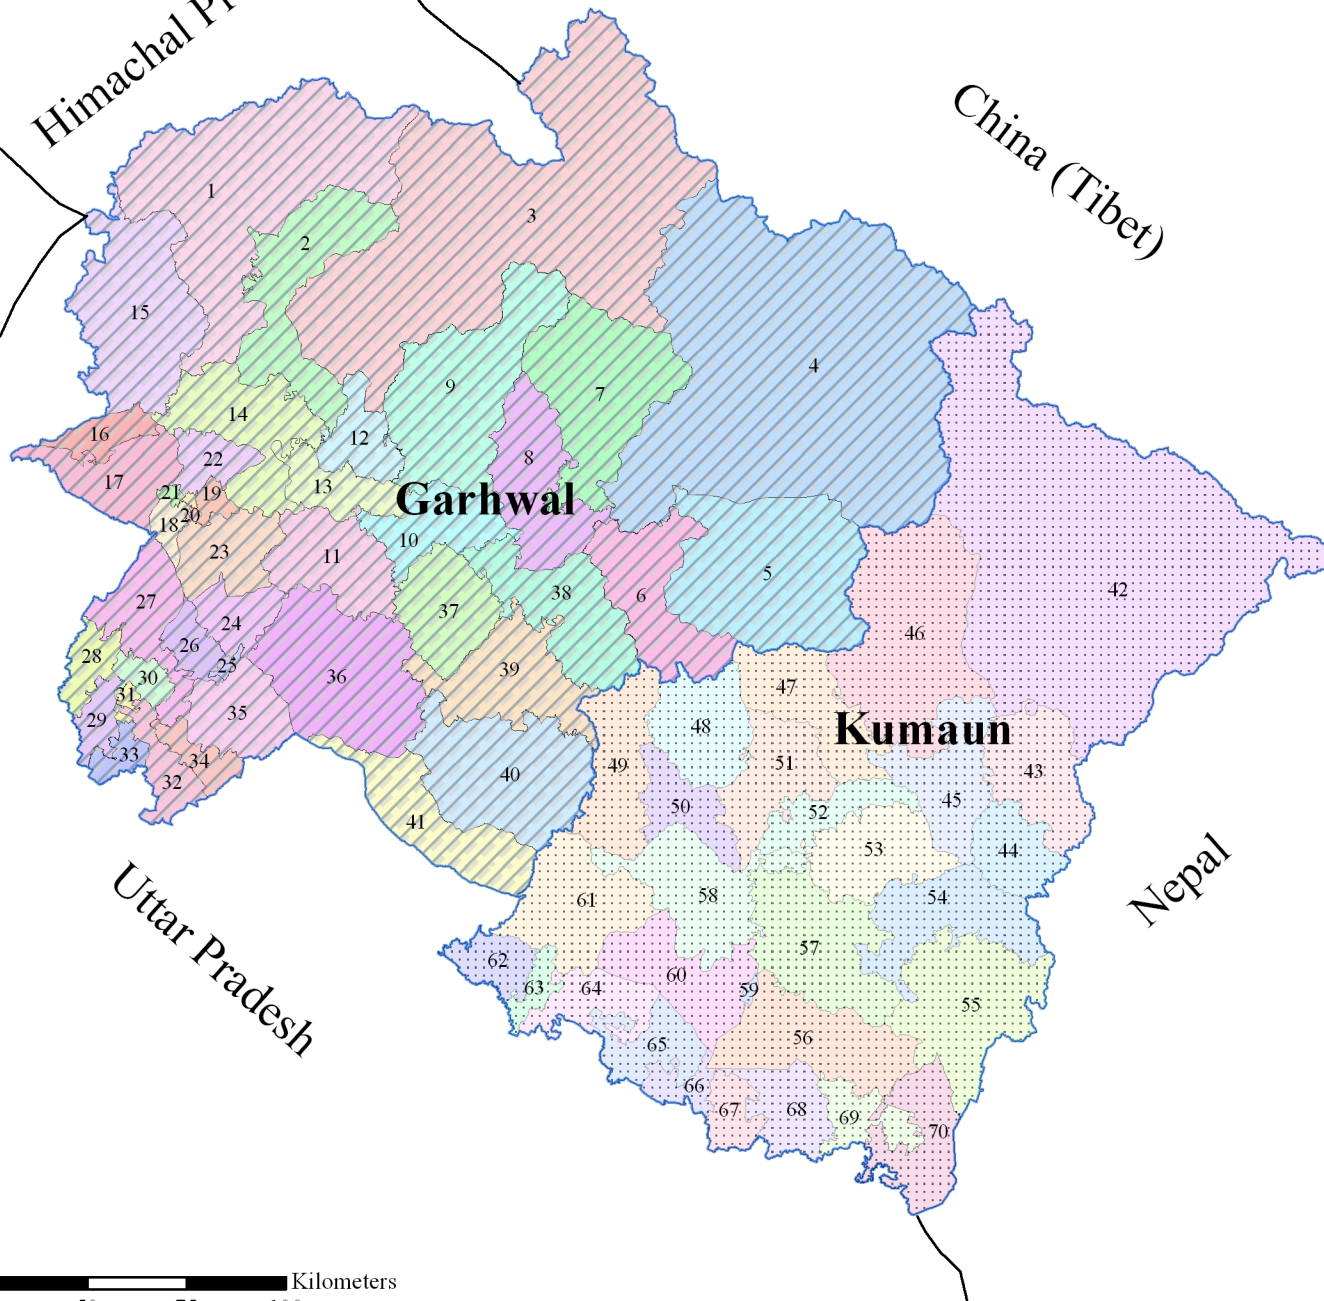

Uttarakhand Assembly Constituencies

Haryana
Himachal Pradesh

China (Tibet)

- | | |
|---------------------|---------------------|
| 1 Purola (SC) | 36 Yamkeshwar |
| 2 Yamunotri | 37 Pauri (SC) |
| 3 Gangotri | 38 Srinagar |
| 4 Badrinath | 39 Chaubattakhal |
| 5 Tharali (SC) | 40 Lansdowne |
| 6 Karnprayag | 41 Kotdwar |
| 7 Kedarnath | 42 Dharchula |
| 8 Rudraprayag | 43 Didihat |
| 9 Ghanshali (SC) | 44 Pithoragarh |
| 10 Deoprayag | 45 Gangolihat (SC) |
| 11 Narendranagar | 46 Kapkote |
| 12 Pratapnagar | 47 Bageshwar (SC) |
| 13 Tehri | 48 Dwarahat |
| 14 Dhanolti | 49 Salt |
| 15 Chakrata (ST) | 50 Ranikhet |
| 16 Vikasnagar | 51 Someshwar (SC) |
| 17 Sahaspur | 52 Almora |
| 18 Dharampur | 53 Jageshwar |
| 19 Raipur | 54 Lohaghat |
| 20 Rajpur Road (SC) | 55 Champawat |
| 21 Dehradun cantt. | 56 Lalkuwa |
| 22 Mussoorie | 57 Bhimtal |
| 23 Doiwala | 58 Nainital (SC) |
| 24 Rishikesh | 59 Haldwani |
| 25 Hardwar | 60 Kaladhungi |
| 26 B.H.E.L. Ranipur | 61 Ramnagar |
| 27 Jwalapur(SC) | 62 Jaspur |
| 28 Bhagwanpur(SC) | 63 Kashipur |
| 29 Jhabrera (SC) | 64 Bajpur (SC) |
| 30 Pirankaliyar | 65 Gadarpur |
| 31 Roorkee | 66 Rudrapur |
| 32 Khanpur | 67 Kichha |
| 33 Manglaur | 68 Sitarganj |
| 34 Laksar | 69 Nanak matta (ST) |
| 35 Hardwar Rural | 70 Khatima |

Garhwal Division

Kumaun Division

Prepared by: DMMC

0 25 50 75 100 Kilometers