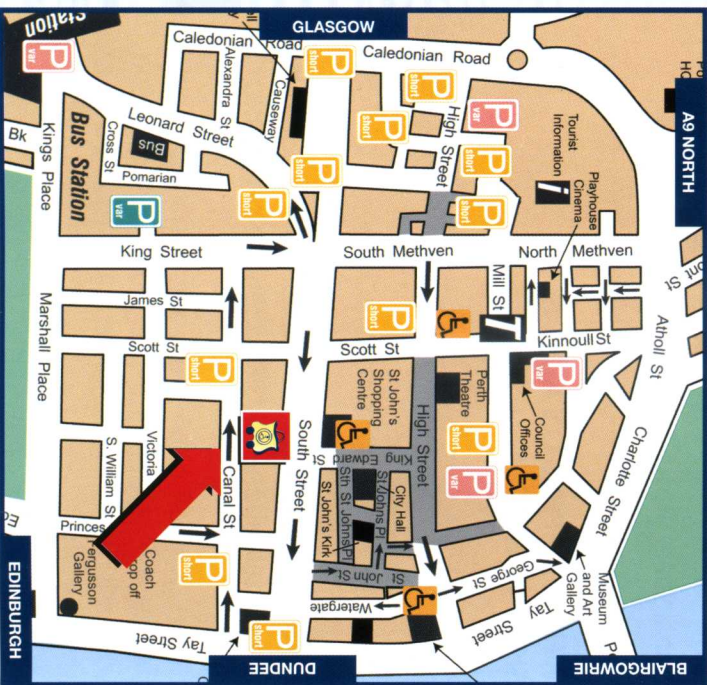

where is it?

The **Perth Shopmobility** Scheme can be found in the Canal Street Car park, which is entered from Canal Street by car. (Parking is free to all Blue Badge holders)

A Co-ordinator, an assistant and a team of trained volunteers staff **Perth Shopmobility**.

**Note** - Pedestrians can gain access to the car park via Ropemakers Close, a walkway joining Canal Street to South Street.

[www.pkavs.org.uk](http://www.pkavs.org.uk)

when is it open?

**Monday - Friday**  
**9.00am - 4.30pm**  
Overnight hire by arrangement (charges apply)