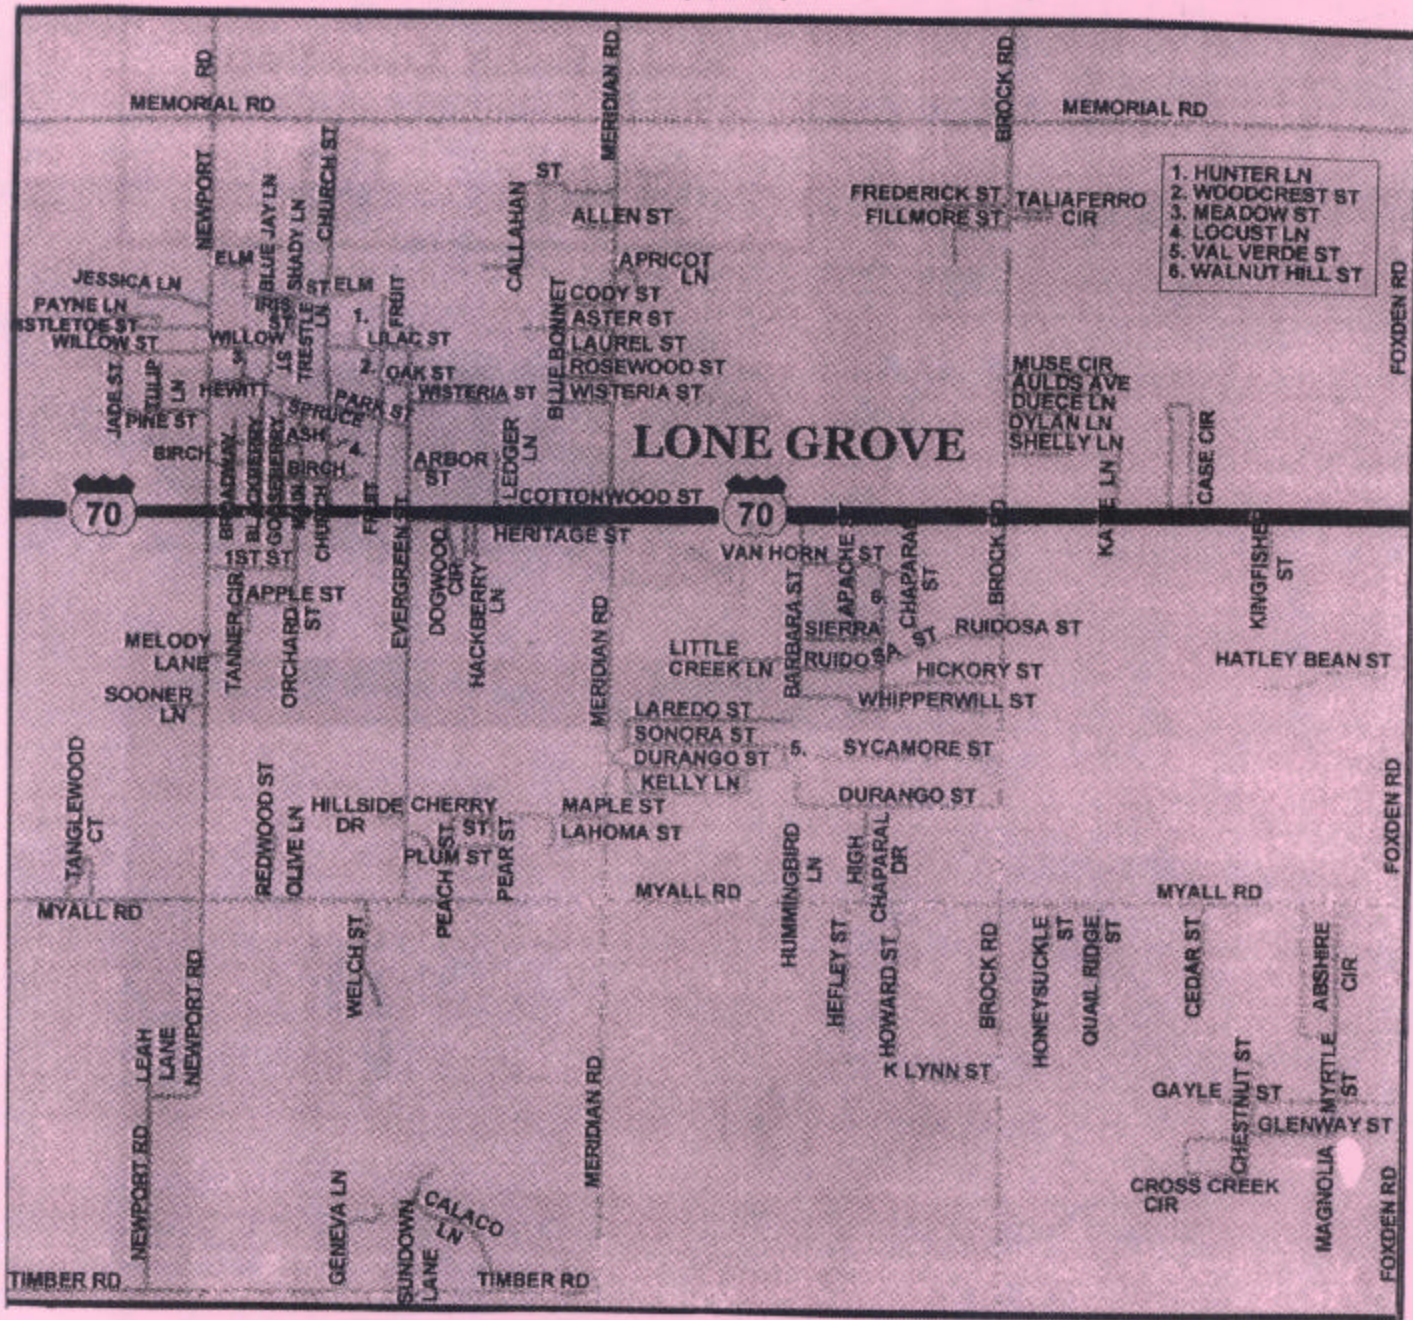

INSET 1 (E,F-6,7)

- 1. HUNTER LN
- 2. WOODCREST ST
- 3. MEADOW ST
- 4. LOCUST LN
- 5. VAL VERDE ST
- 6. WALNUT HILL ST

LONE GROVE

"The City of Lone Grove"
 Police, Fire, Street, &
 Water/Sewerage Departments
(other side for full city map)