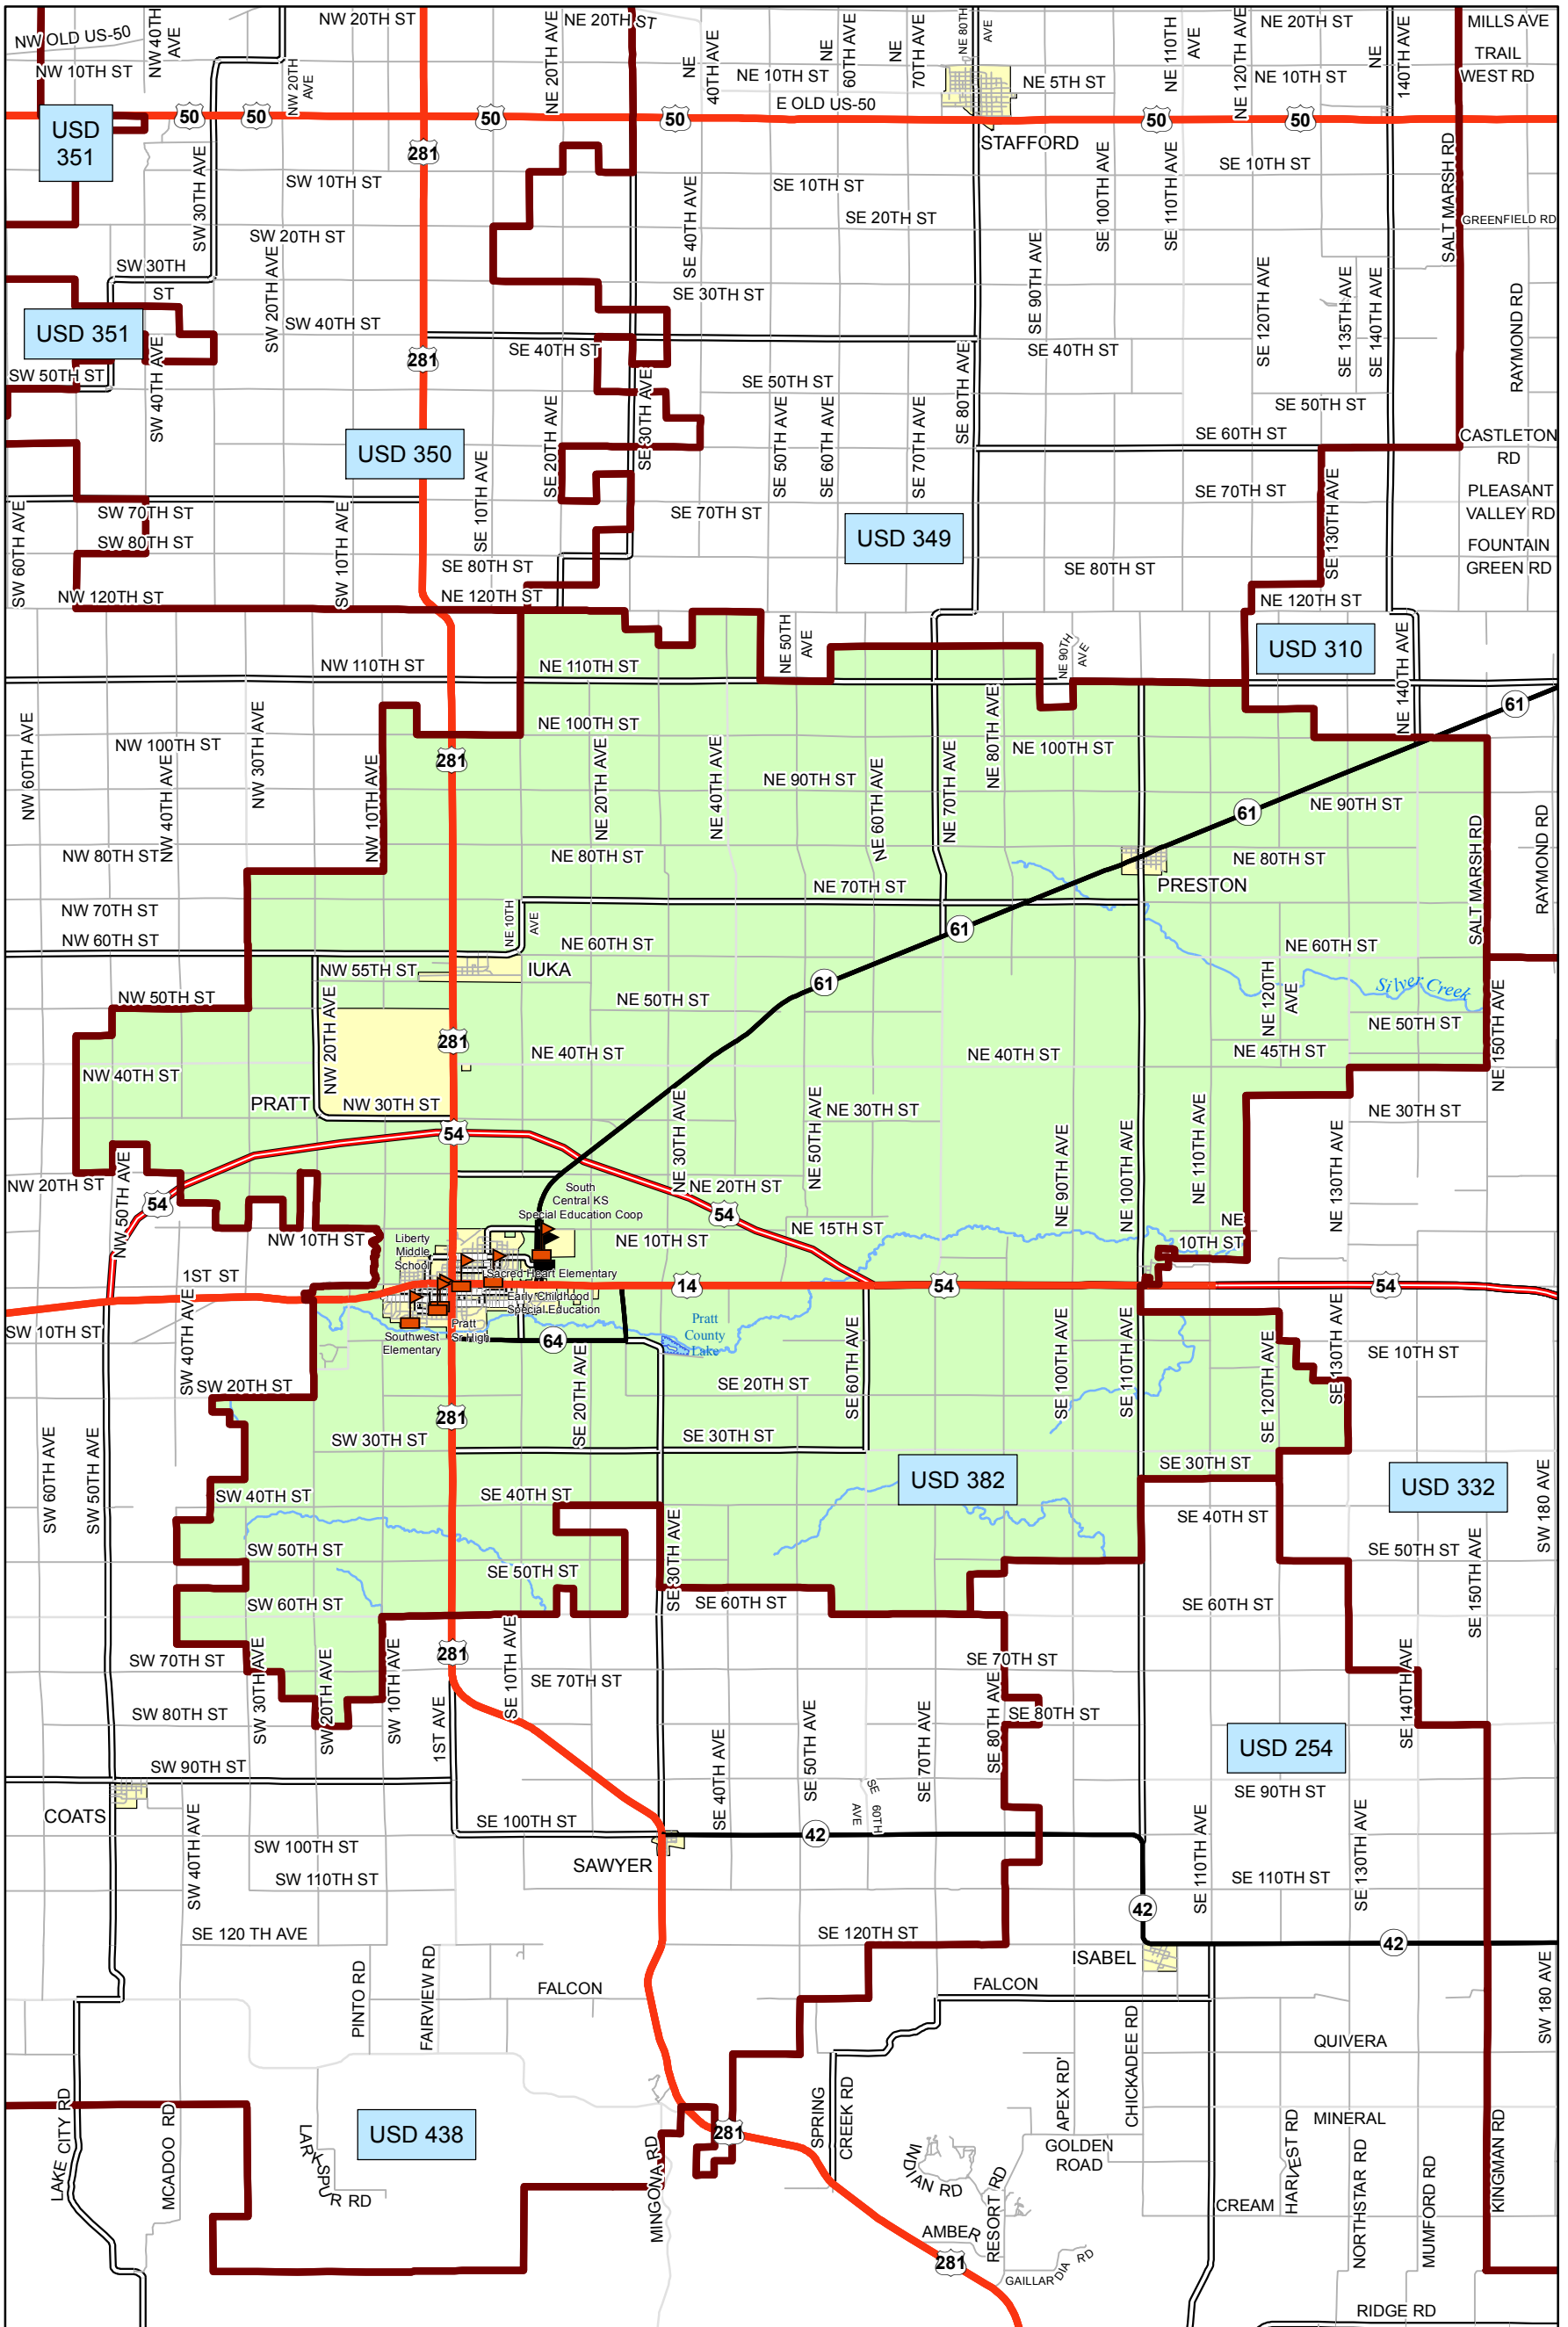

# USD 382 District Map

PREPARED BY THE  
**KANSAS DEPARTMENT OF TRANSPORTATION**  
**BUREAU OF TRANSPORTATION PLANNING**

MAP CREATED TUESDAY, JUNE 02, 2015

KDOT makes no warranties, guarantees, or representations for accuracy of this information and assumes no liability for errors or omissions.

-  Primary/Secondary School
-  Post Secondary School
-  District Boundaries