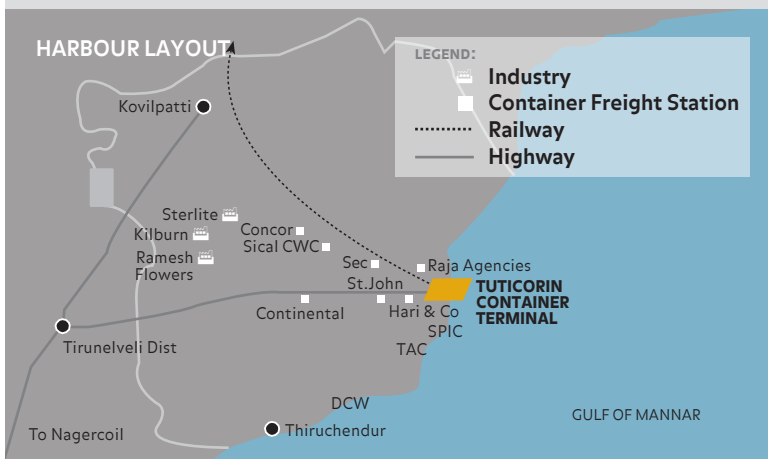

INDIA TUTICORIN

CONTACT

PSA SICAL Terminals Limited
Tuticorin Container Terminal Building,
Berth No.7 Harbour Estate,
Tuticorin 628004, India

RATHEESH AMIRVIN
Terminal Manager

Email : ratheesh.amirvin@globalpsa.com
Tel : +91 461 2382099
Fax : +91 461 2382066
Website : www.psasical.co.in

PSA SICAL

Tuticorin Container Terminal (PSA SICAL) is located in a growing trade region, along the busy Europe-Far East trade route. The terminal is well-linked to the major hinterland industrial clusters and cities such as Bangalore, Chennai, Cochin, Coimbatore, Madurai and Tirupur by state and national highways, and rail connections.

The all-weather port provides customers with a conducive, pro-business environment with 24-hour operations and no restrictions on night navigation. The use of information technology system ensures operational efficiency and reliability in the terminal. Vessels are berthed on arrival and turned around efficiently.

PSA SICAL is also supported by comprehensive logistics facilities such as private modern container freight stations.

Facilities	
Container berths	1
Quay length (m)	370
Area (ha)	10
Max allowable draft (m)	11.7
Quay cranes	3
Designed capacity ('000 TEUs)	450