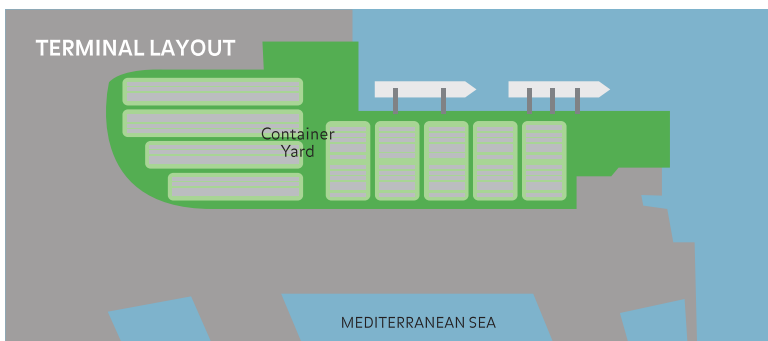

Fax : +39 010 6483146

Website : www.sech.it

SOUTHERN EUROPEAN CONTAINER HUB

TRANSPORTATION NETWORK

Southern European Container Hub (SECH) is located at Calata Sanità in the heart of the Port of Genoa. It is close to the open sea with easy and quick access to pilotage. The Terminal is also connected with the Genoa West motorway with linkage to Northern Italy, France, Switzerland and Germany as well as connection to the Italian rail network. PSA has a 40% financial interest in the company. ■

HARBOUR LAYOUT

Facilities

Container berths	2
Quay length (m)	526
Area (ha)	19.2
Max depth at Chart Datum (m)	15
Quay cranes	5
Designed capacity ('000 TEUs)	550

TERMINAL LAYOUT

SOUTHERN EUROPEAN CONTAINER HUB