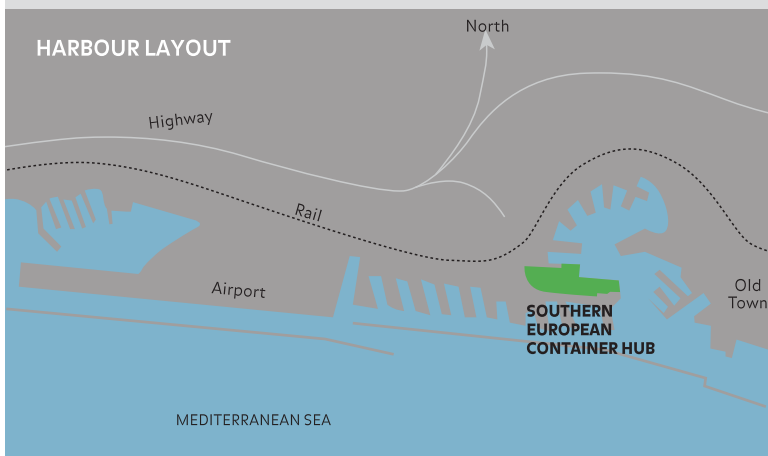

Fax : +39 010 6483146

Website : www.sech.it

SOUTHERN EUROPEAN CONTAINER HUB

TRANSPORTATION NETWORK

Southern European Container Hub (SECH) is located at Calata Sanità in the heart of the Port of Genoa. It is close to the open sea with easy and quick access to pilotage. The Terminal is also connected with the Genoa West motorway with linkage to Northern Italy, France, Switzerland and Germany as well as connection to the Italian rail network. PSA has a 40% financial interest in the company. ■

HARBOUR LAYOUT

Facilities

Container berths	2
Quay length (m)	526
Area (ha)	19.2
Max depth at Chart Datum (m)	15
Quay cranes	5
Designed capacity ('000 TEUs)	550

TERMINAL LAYOUT

SOUTHERN EUROPEAN CONTAINER HUB