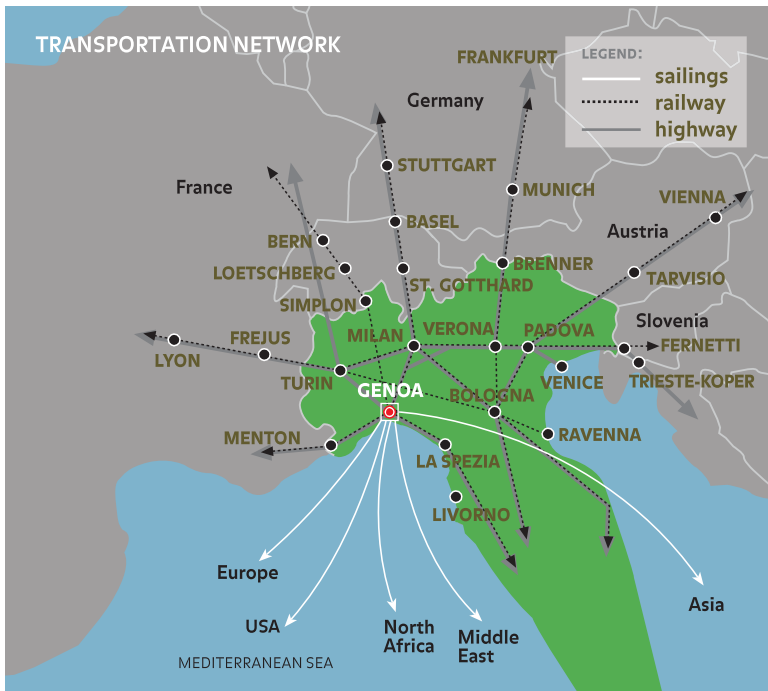

ITALY GENOA

CONTACT

Southern European Container Hub (SECH)
Calata Sanità, Palazzina Uffici,
16126 Genova Porto,
Italy

ALBERTO CORDELLA

General Manager

Email : terminal.contenitori@sech.it

Tel : +39 010 6483184

Fax : +39 010 6483146

Website : www.sech.it

SOUTHERN EUROPEAN CONTAINER HUB

TRANSPORTATION NETWORK

Southern European Container Hub (SECH) is located at Calata Sanità in the heart of the Port of Genoa. It is close to the open sea with easy and quick access to pilotage. The Terminal is also connected with the Genoa West motorway with linkage to Northern Italy, France, Switzerland and Germany as well as connection to the Italian rail network. PSA has a 40% financial interest in the company. ■

SOUTHEAST ASIA
NORTHEAST ASIA
MIDDLE EAST SOUTH ASIA
EUROPE & MEDITERRANEAN ITALY
THE AMERICAS