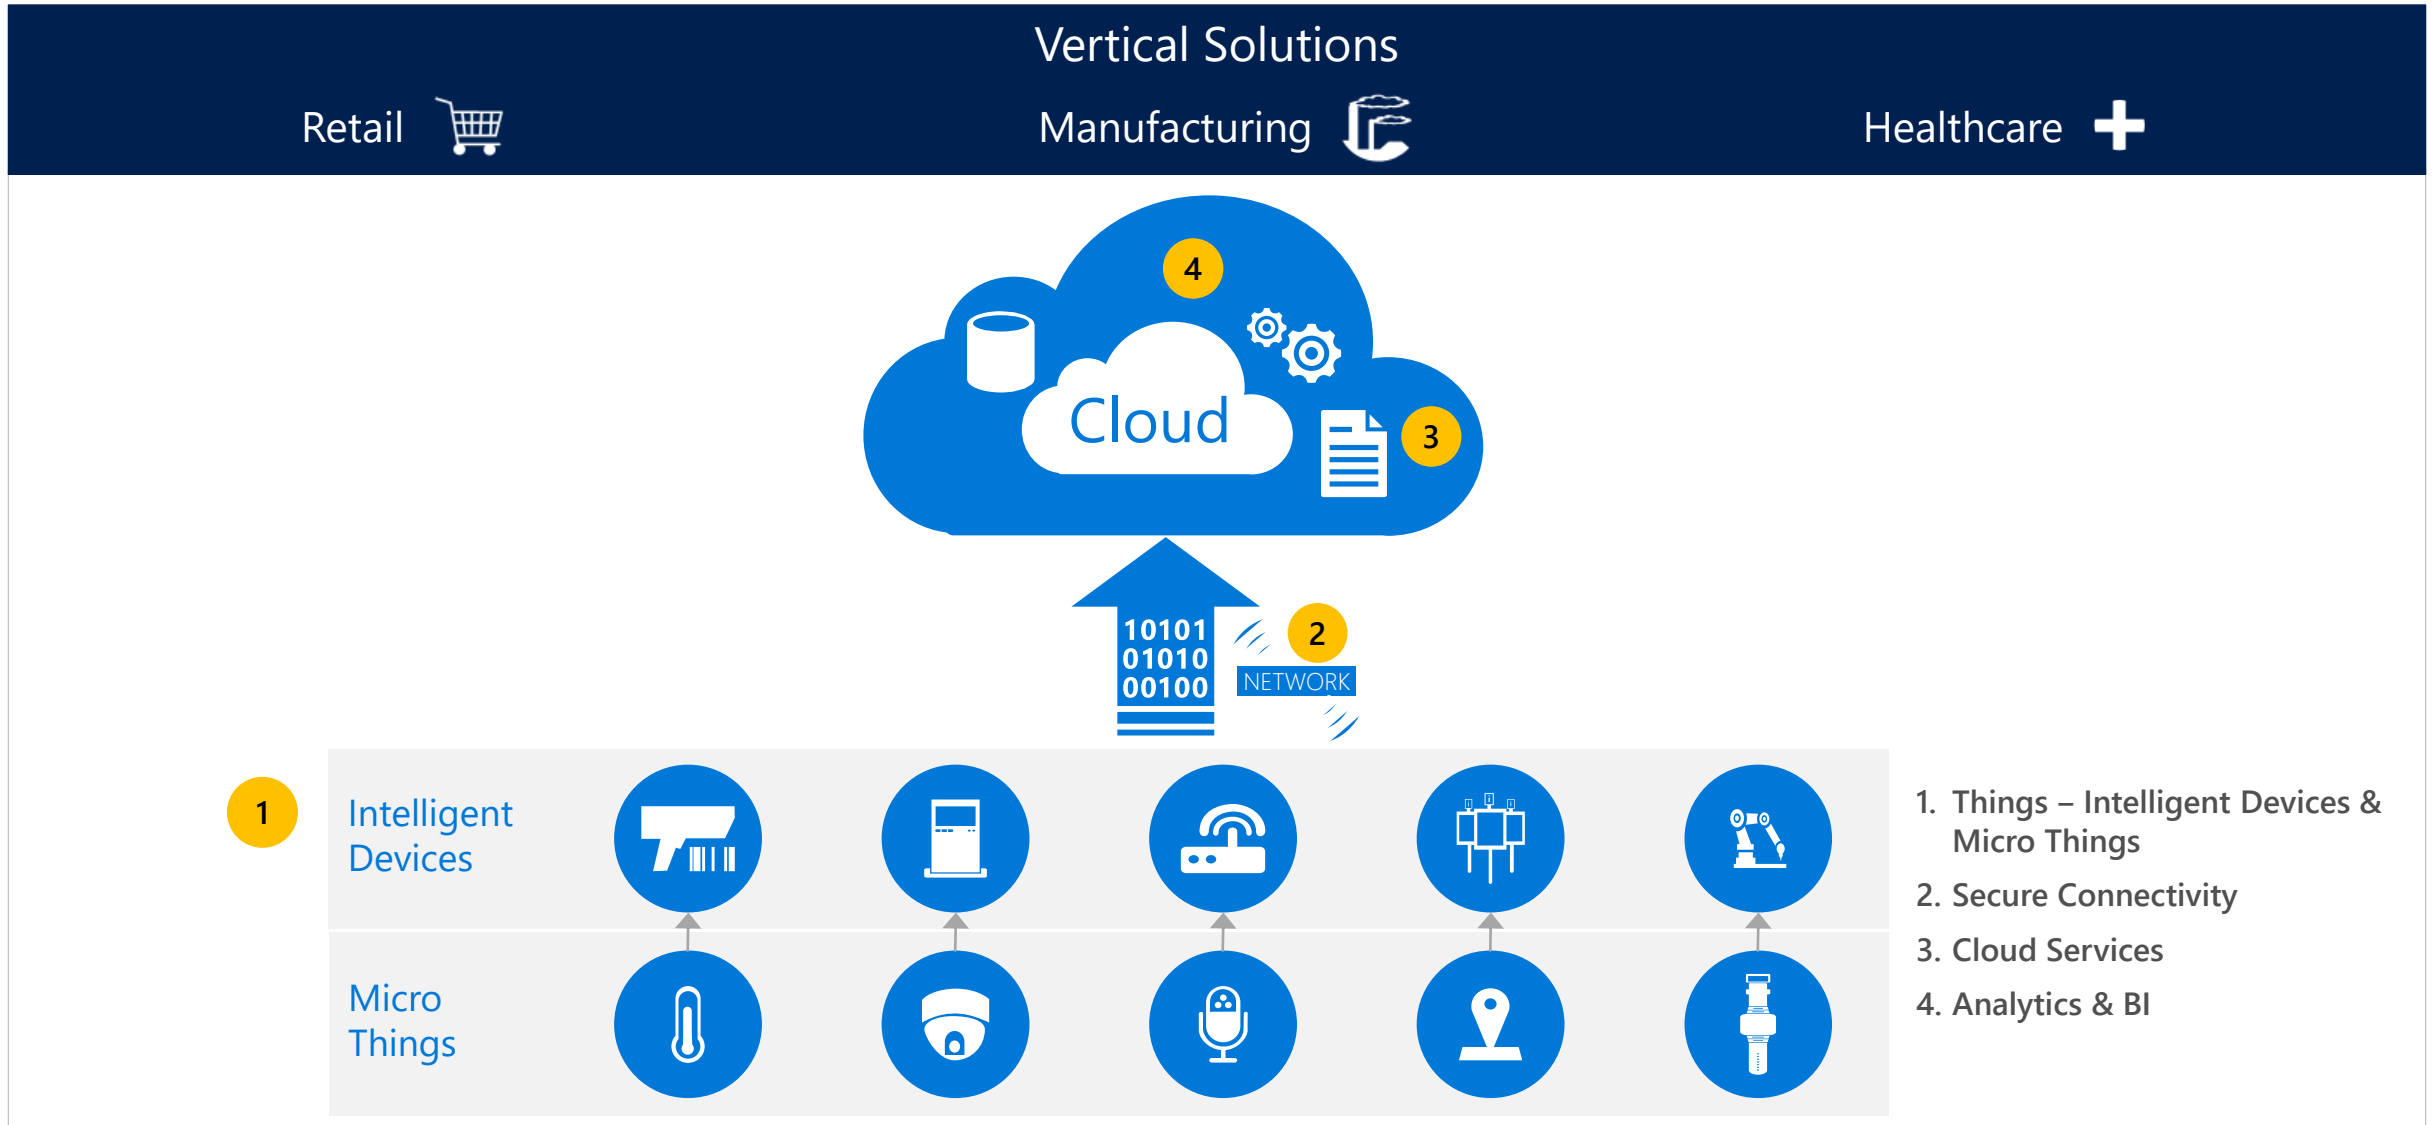

Internet of Things Architecture