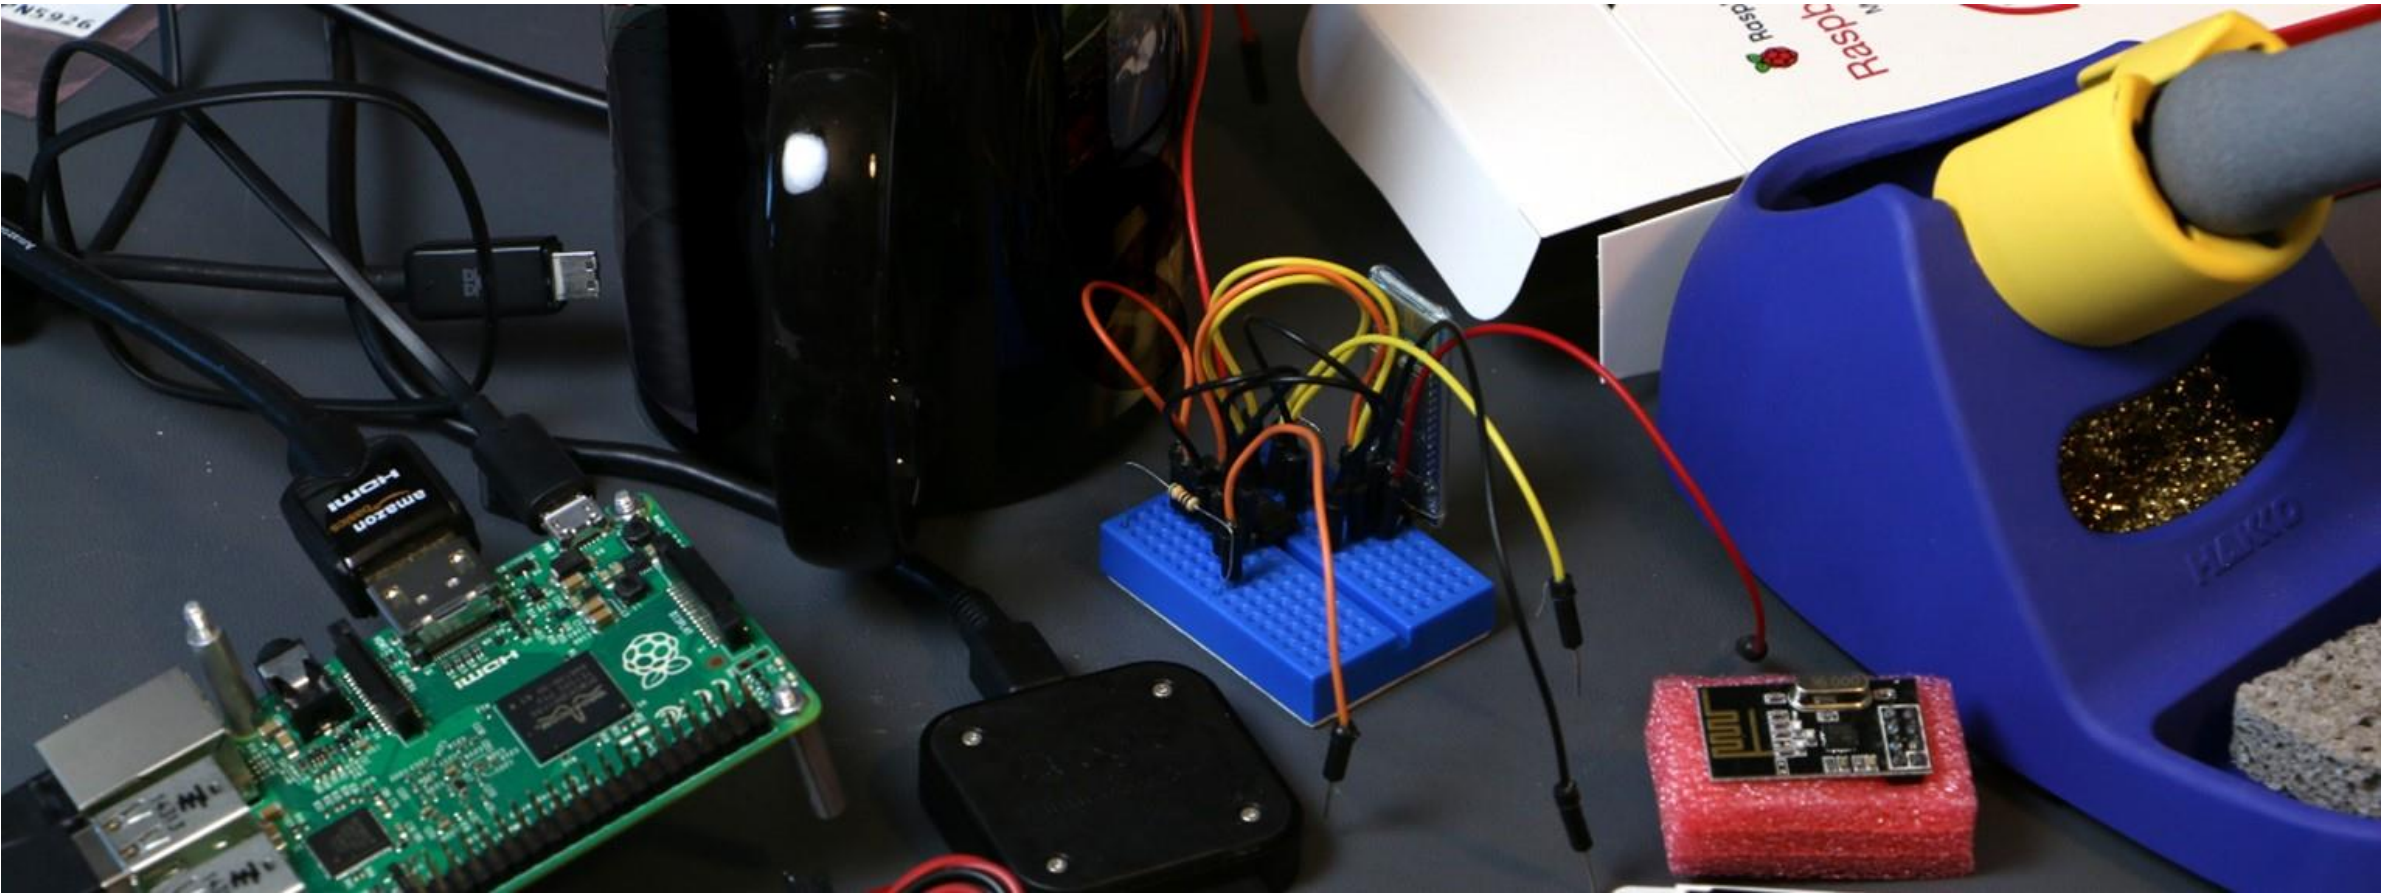

Embracing the Maker Community

Windows 10

Visual Studio

Microsoft Azure