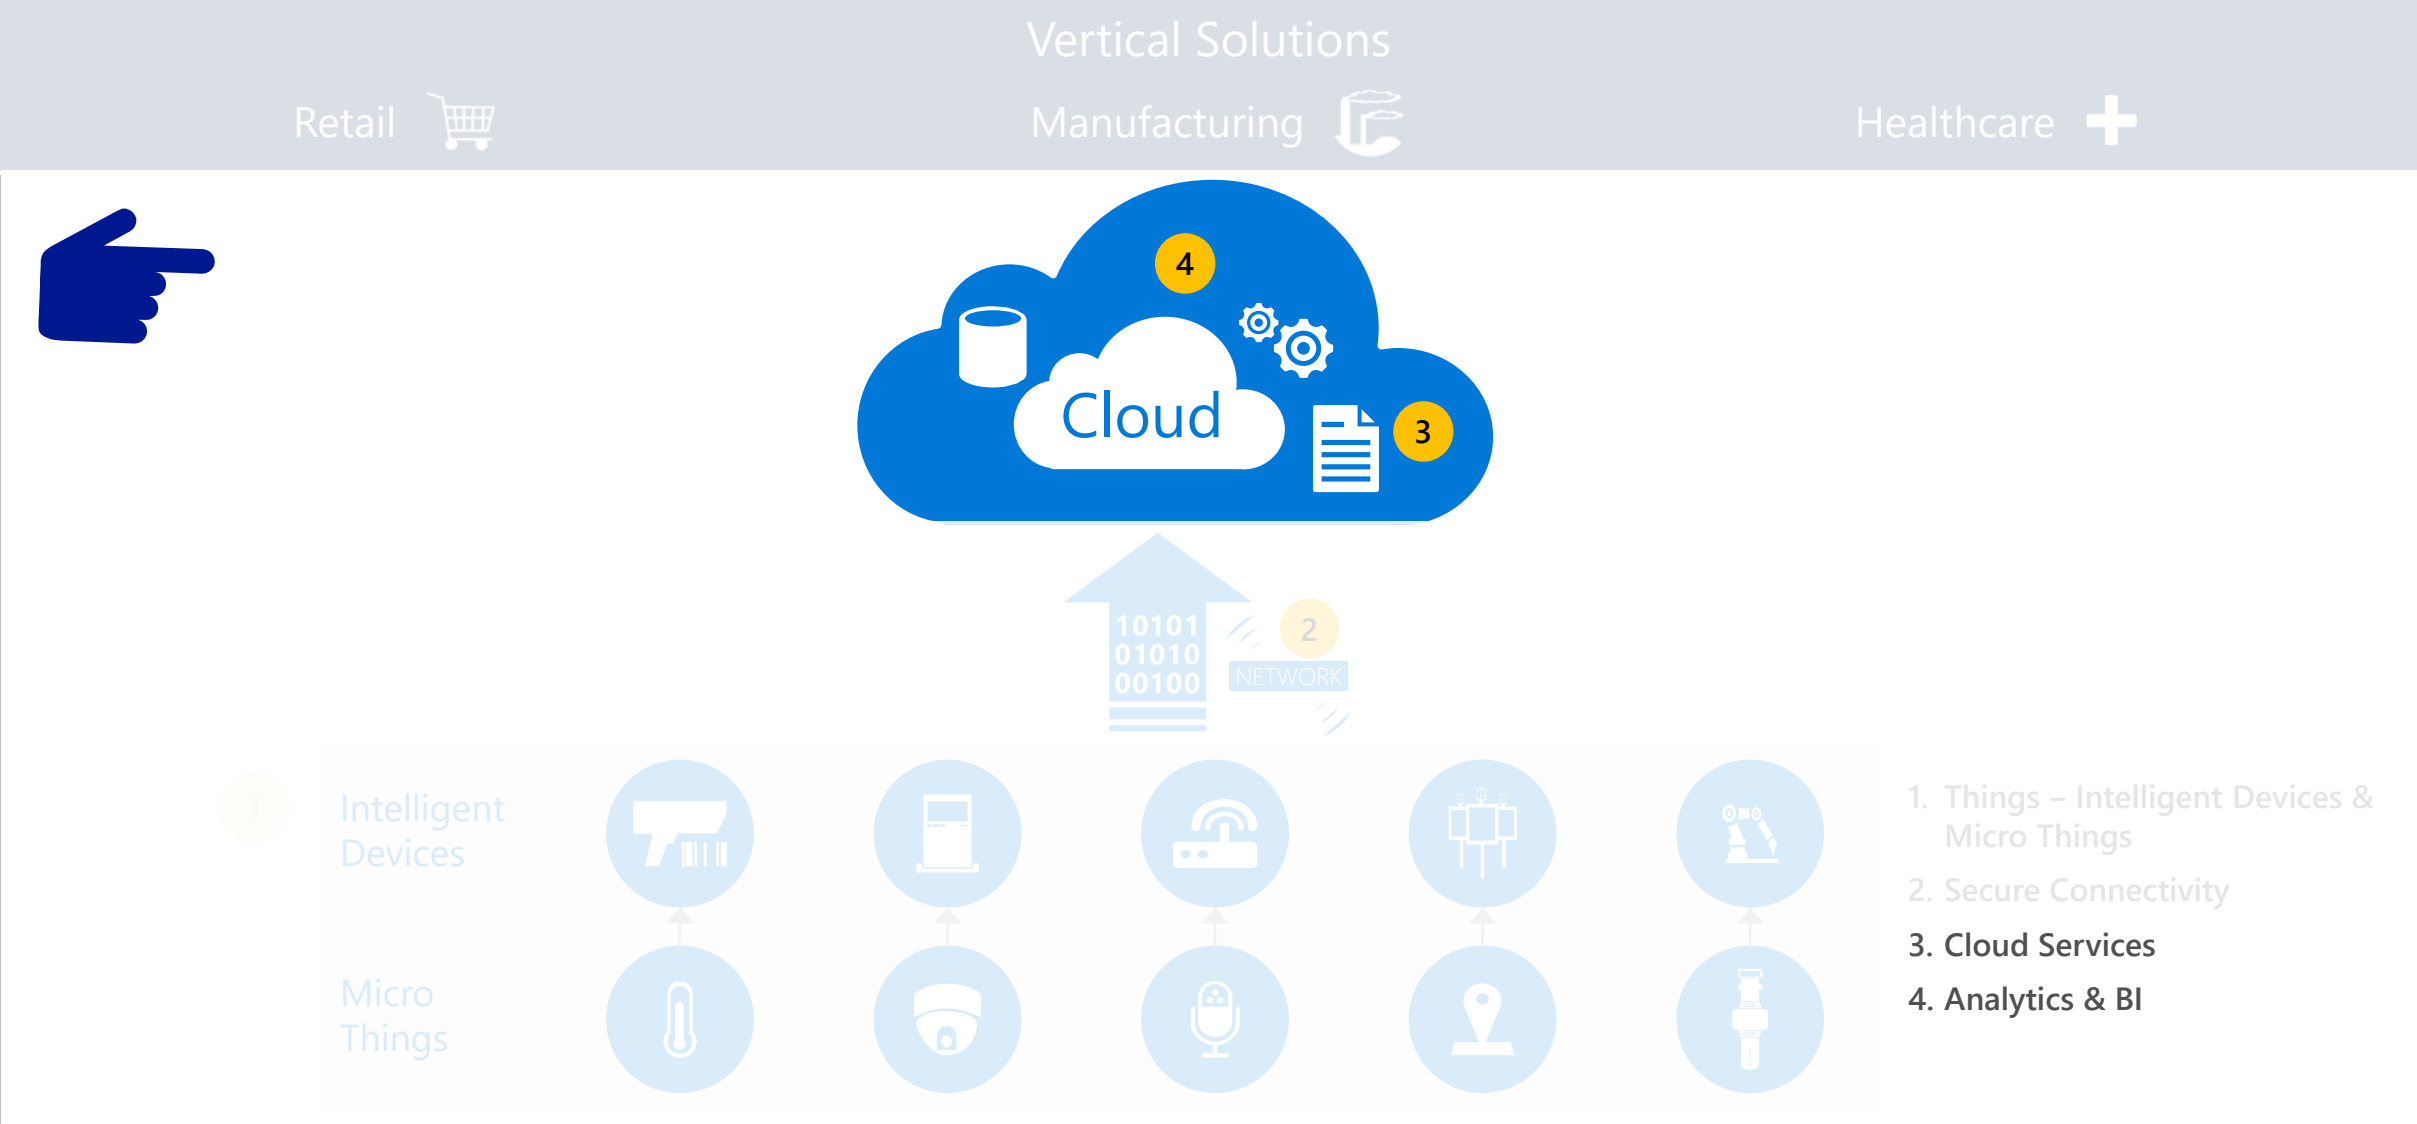

Kiosk & Digital Sign

Thin Client

Handheld

IoT Gateway/  
Smart Building

# Internet of Things Architecture

# Microsoft Azure for IoT

The screenshot shows the Microsoft Azure website's navigation menu. The 'Products' tab is selected, displaying a list of IoT-related services. A blue banner on the right promotes a free trial offer.