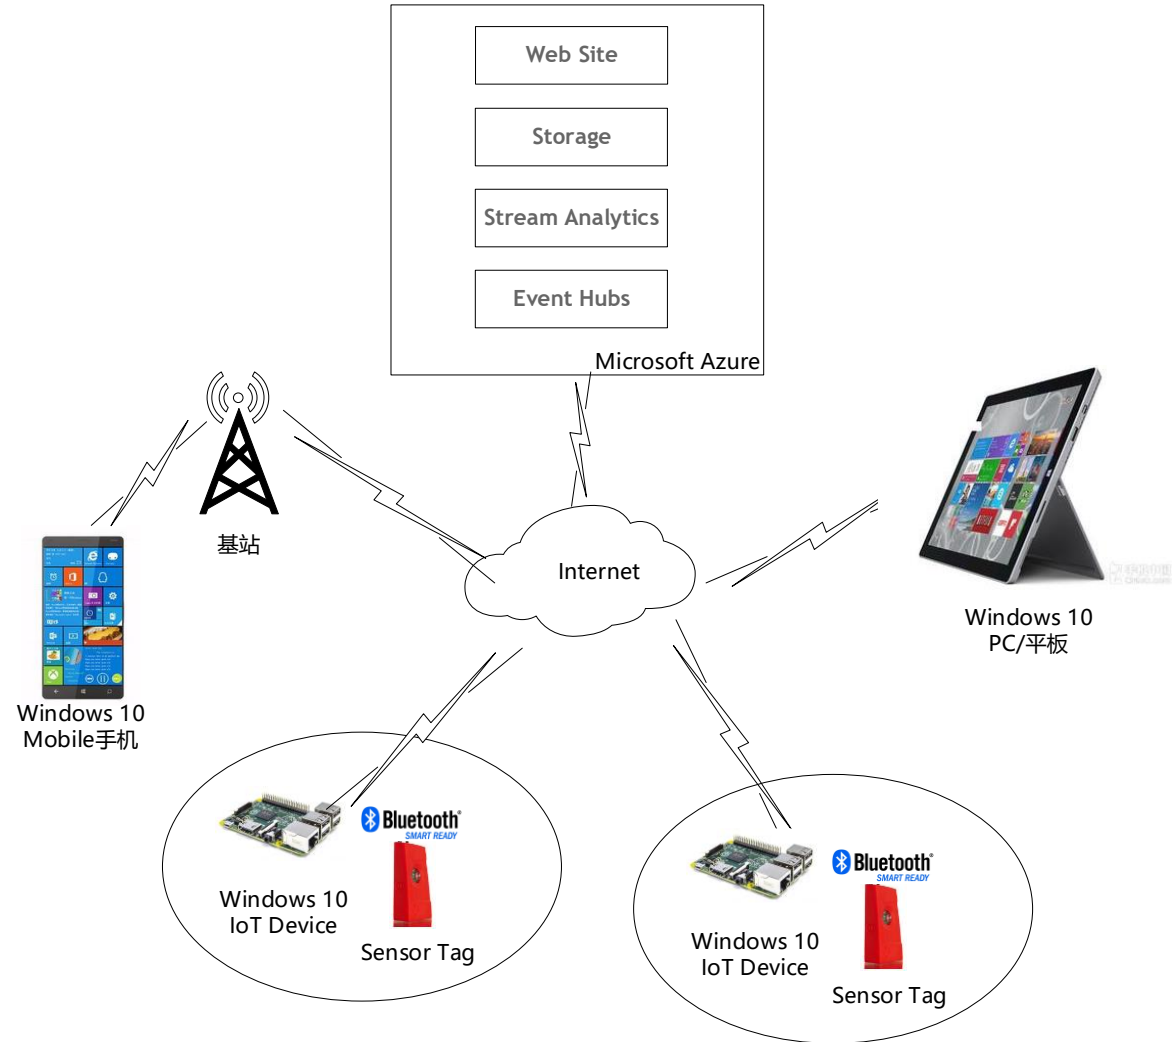

# Microsoft IoT – Windows & Azure IoT

IoT editions power a broad range of devices

20 years of history in embedded devices

One Windows platform for all devices

Enterprise-ready, Maker-friendly

Designed for today's IoT environments

IoT Core edition includes a free SKU

Cloud-Based IoT Services & Solutions

Easy to provision, use and manage

Pay as you go, scale as you need

Global reach, hyper scale

End-to-end security & privacy

Windows, Mbed, Linux, iOS, Android, RTOS support

# Embracing the Maker Community

 Windows 10

 Visual Studio

Microsoft Azure

# 系统架构