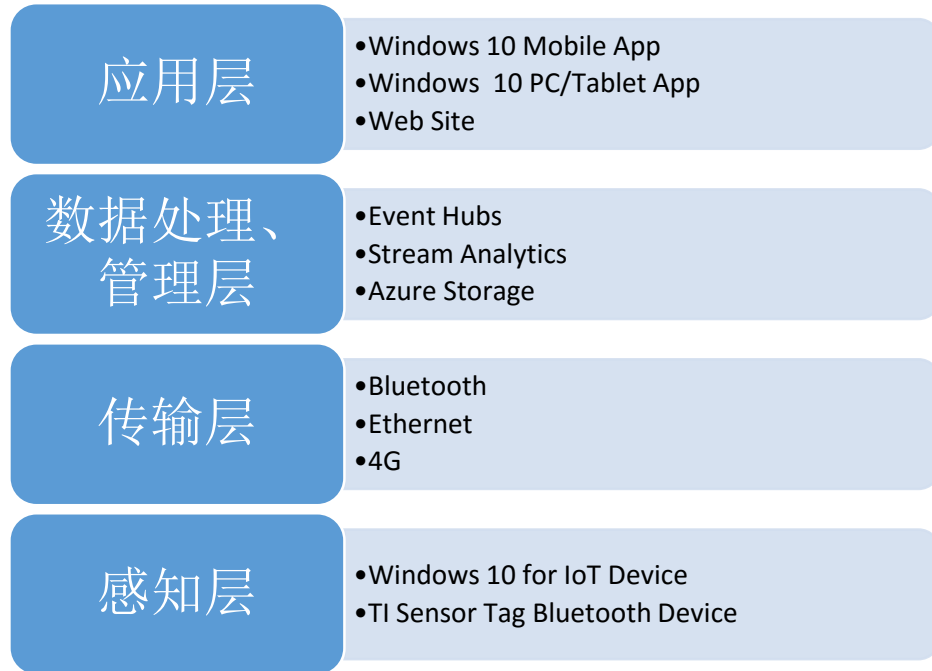

IoT Core edition includes a free SKU

Cloud-Based IoT Services & Solutions

Easy to provision, use and manage

Pay as you go, scale as you need

Global reach, hyper scale

End-to-end security & privacy

Windows, Mbed, Linux, iOS, Android, RTOS support

# Embracing the Maker Community

 Windows 10

 Visual Studio

Microsoft Azure

# Azure+Windows 10 Demo

# 系统架构