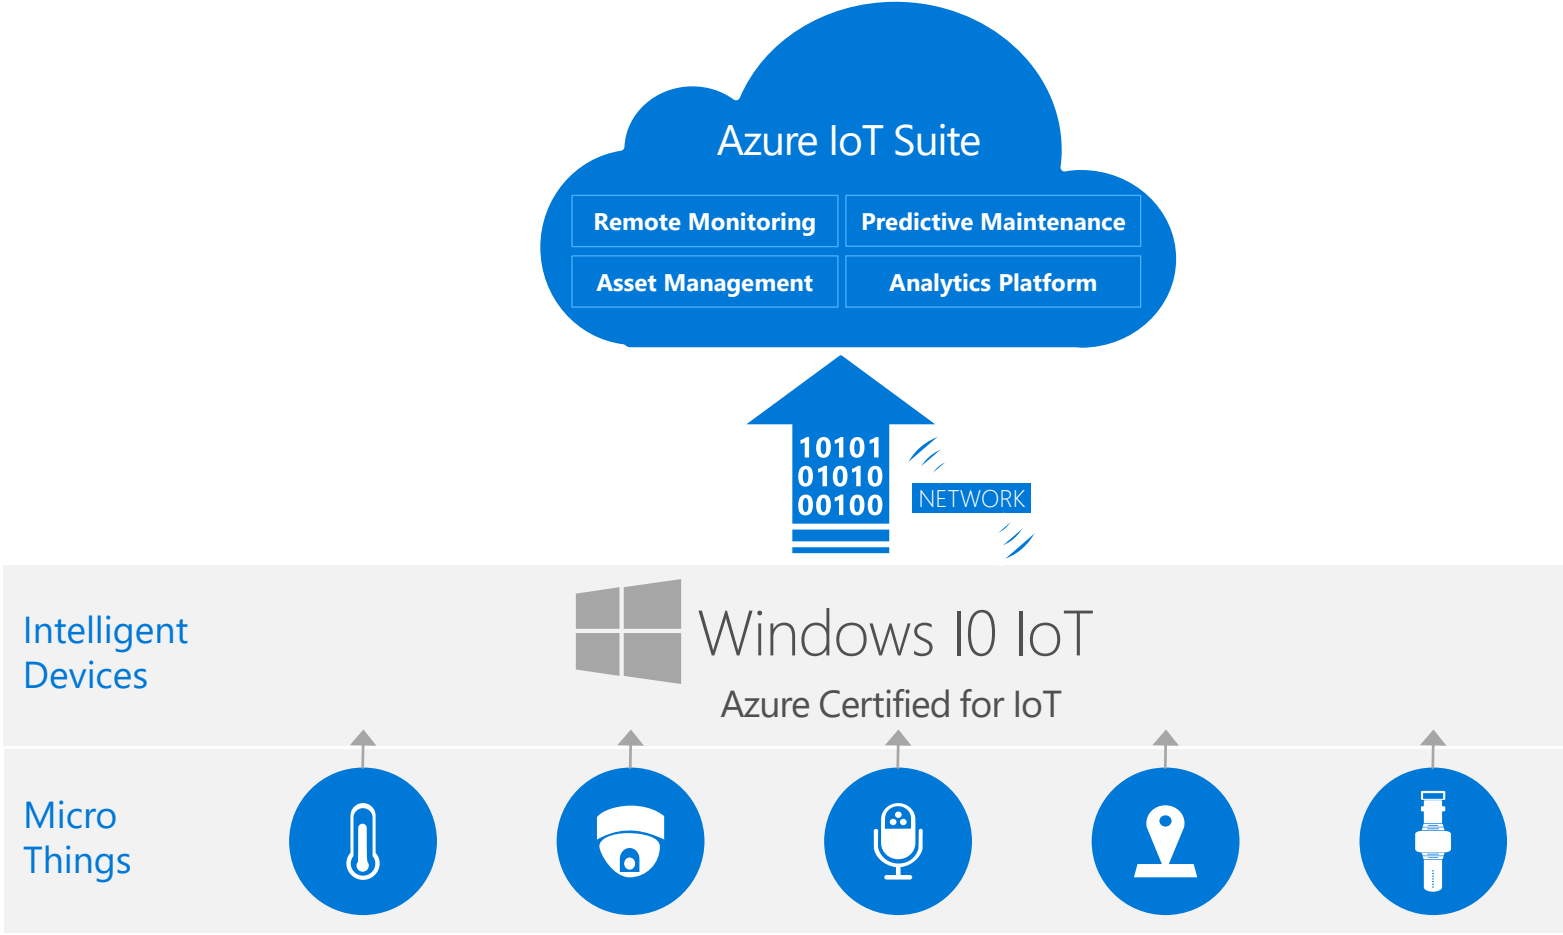

# Azure+Windows 10 Demo

# 系统架构

# Internet of Things Architecture

# Microsoft IoT Offerings

Vertical Solutions

Retail  Manufacturing  Healthcare 

1. Things – Intelligent Devices & Micro Things
2. Secure Connectivity
3. Cloud Services
4. Analytics & BI