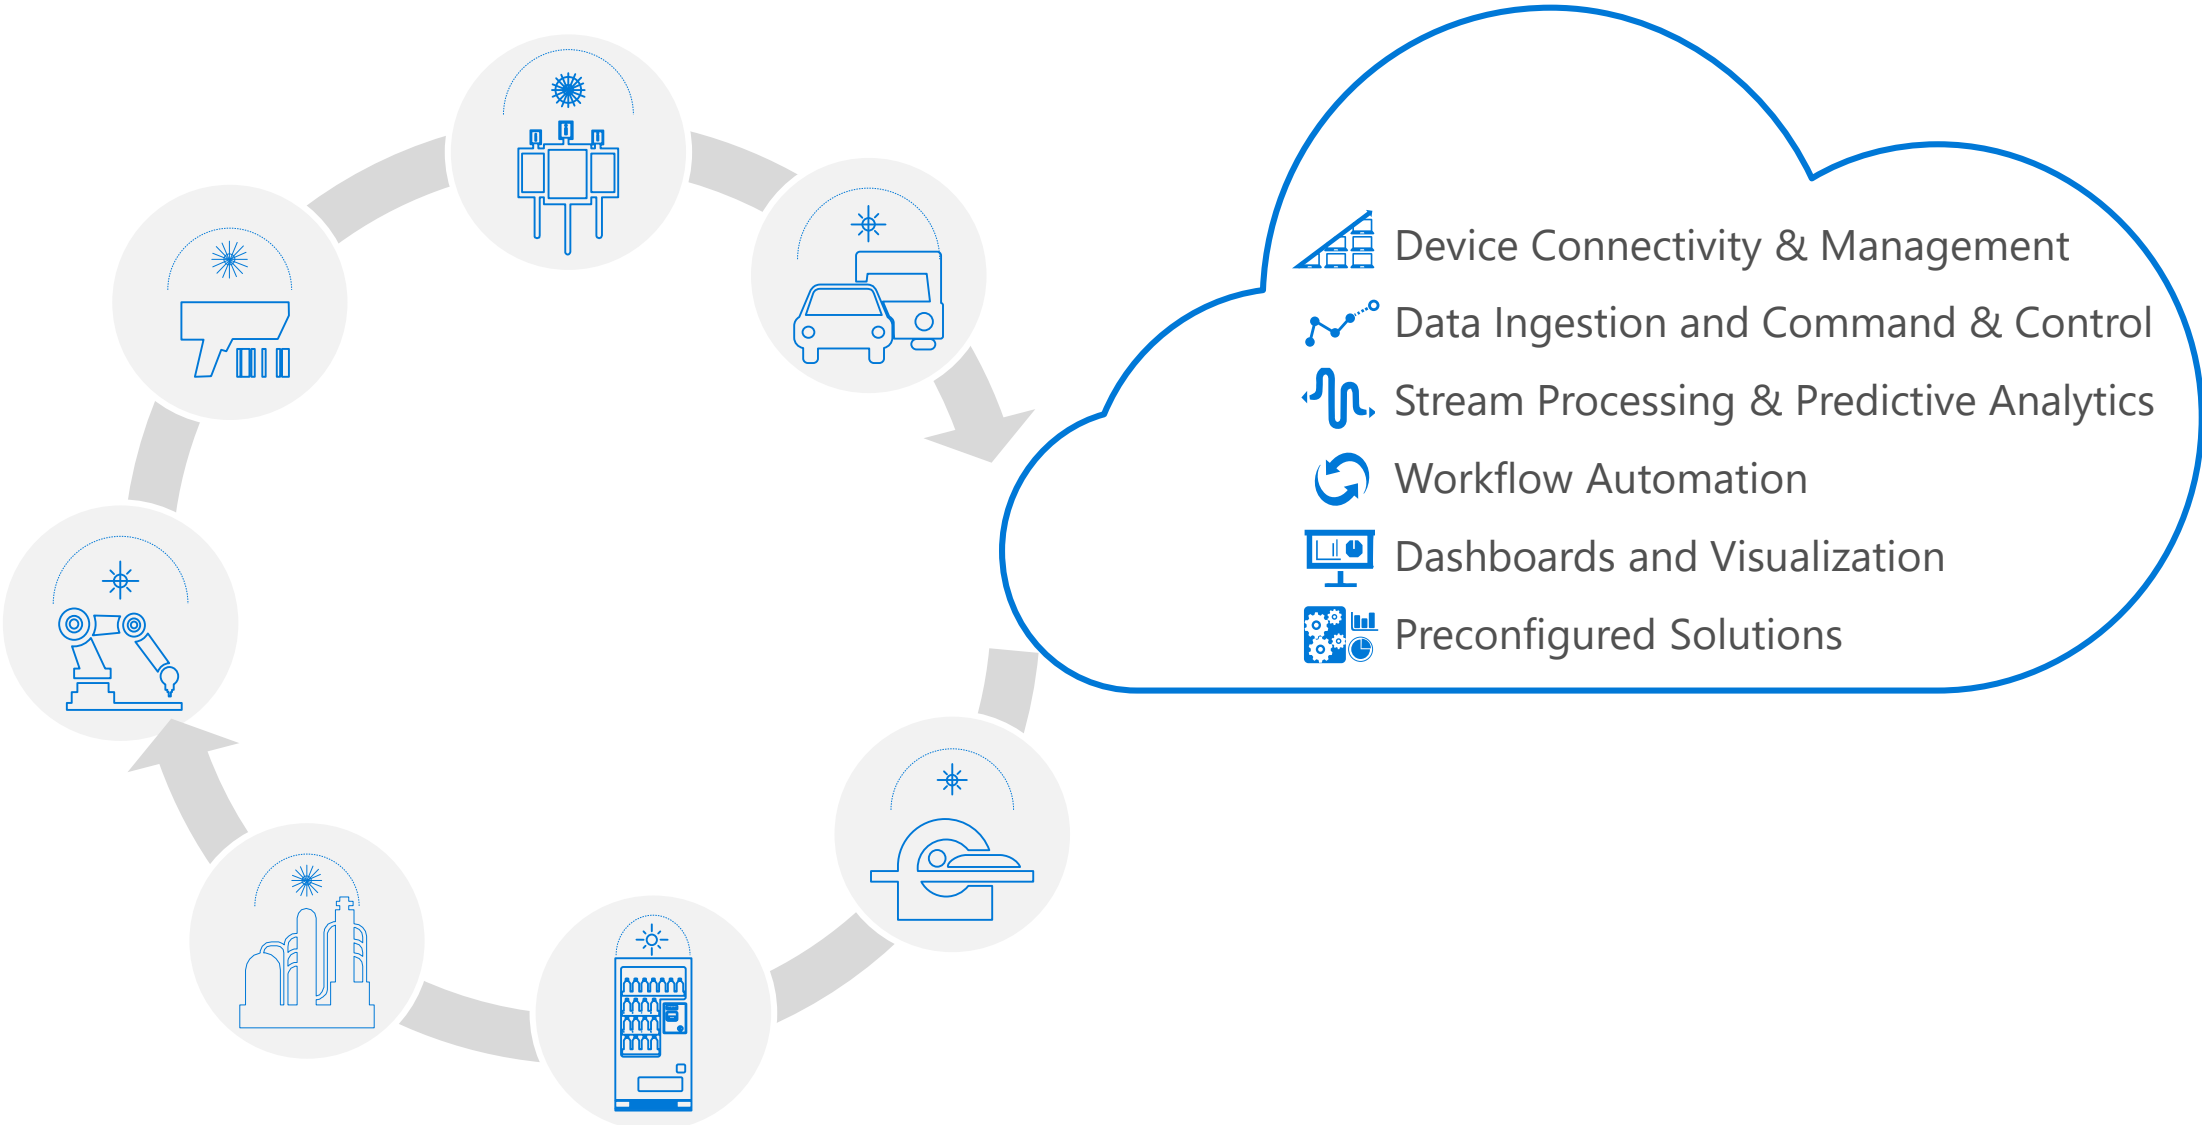

Introducing Azure IoT Suite