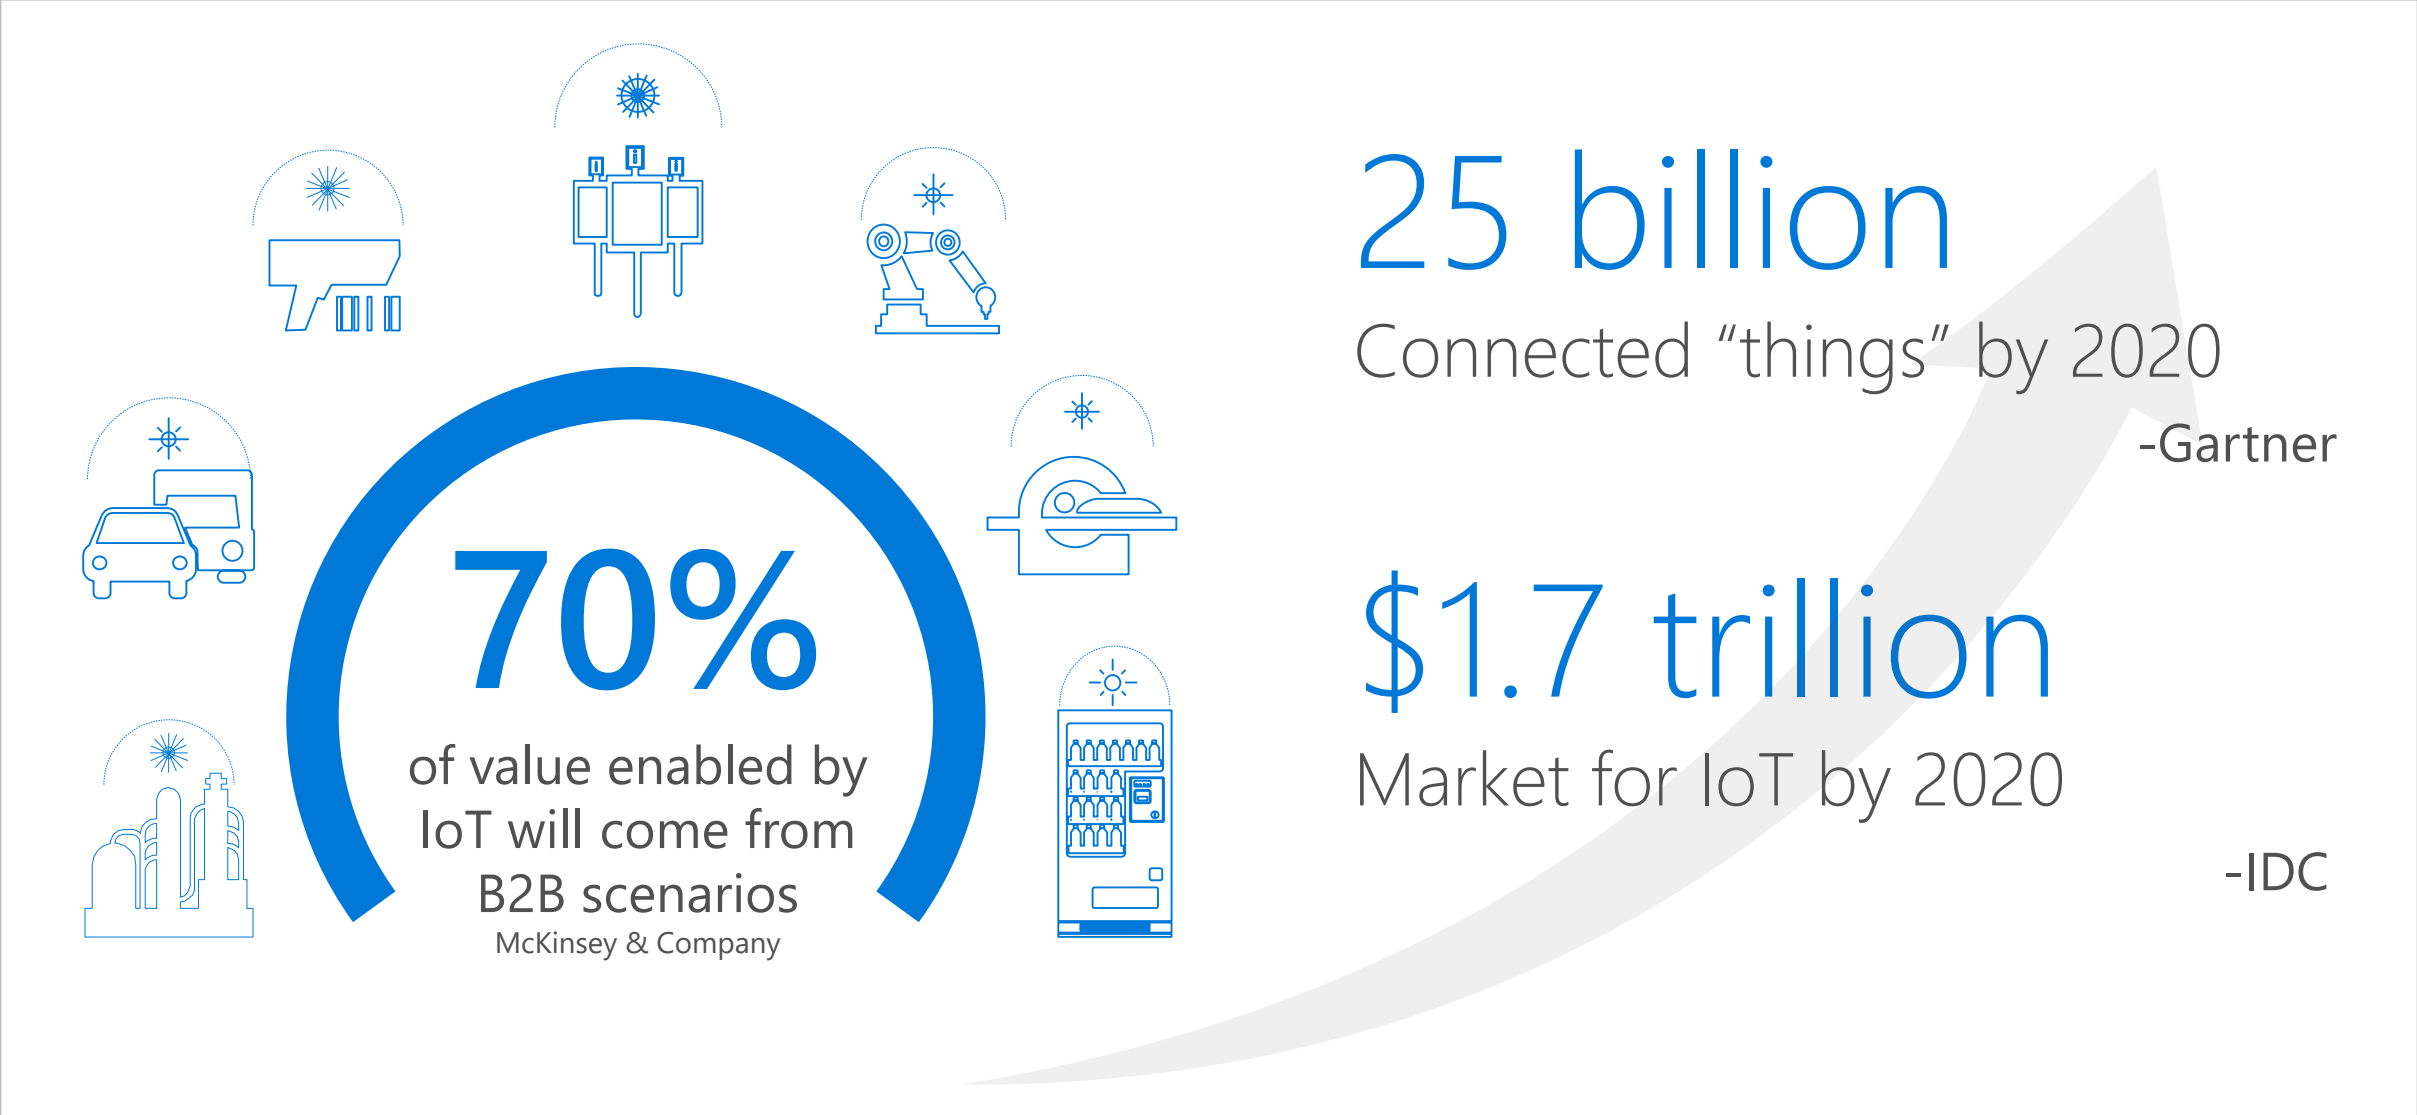

Internet of Things Opportunity