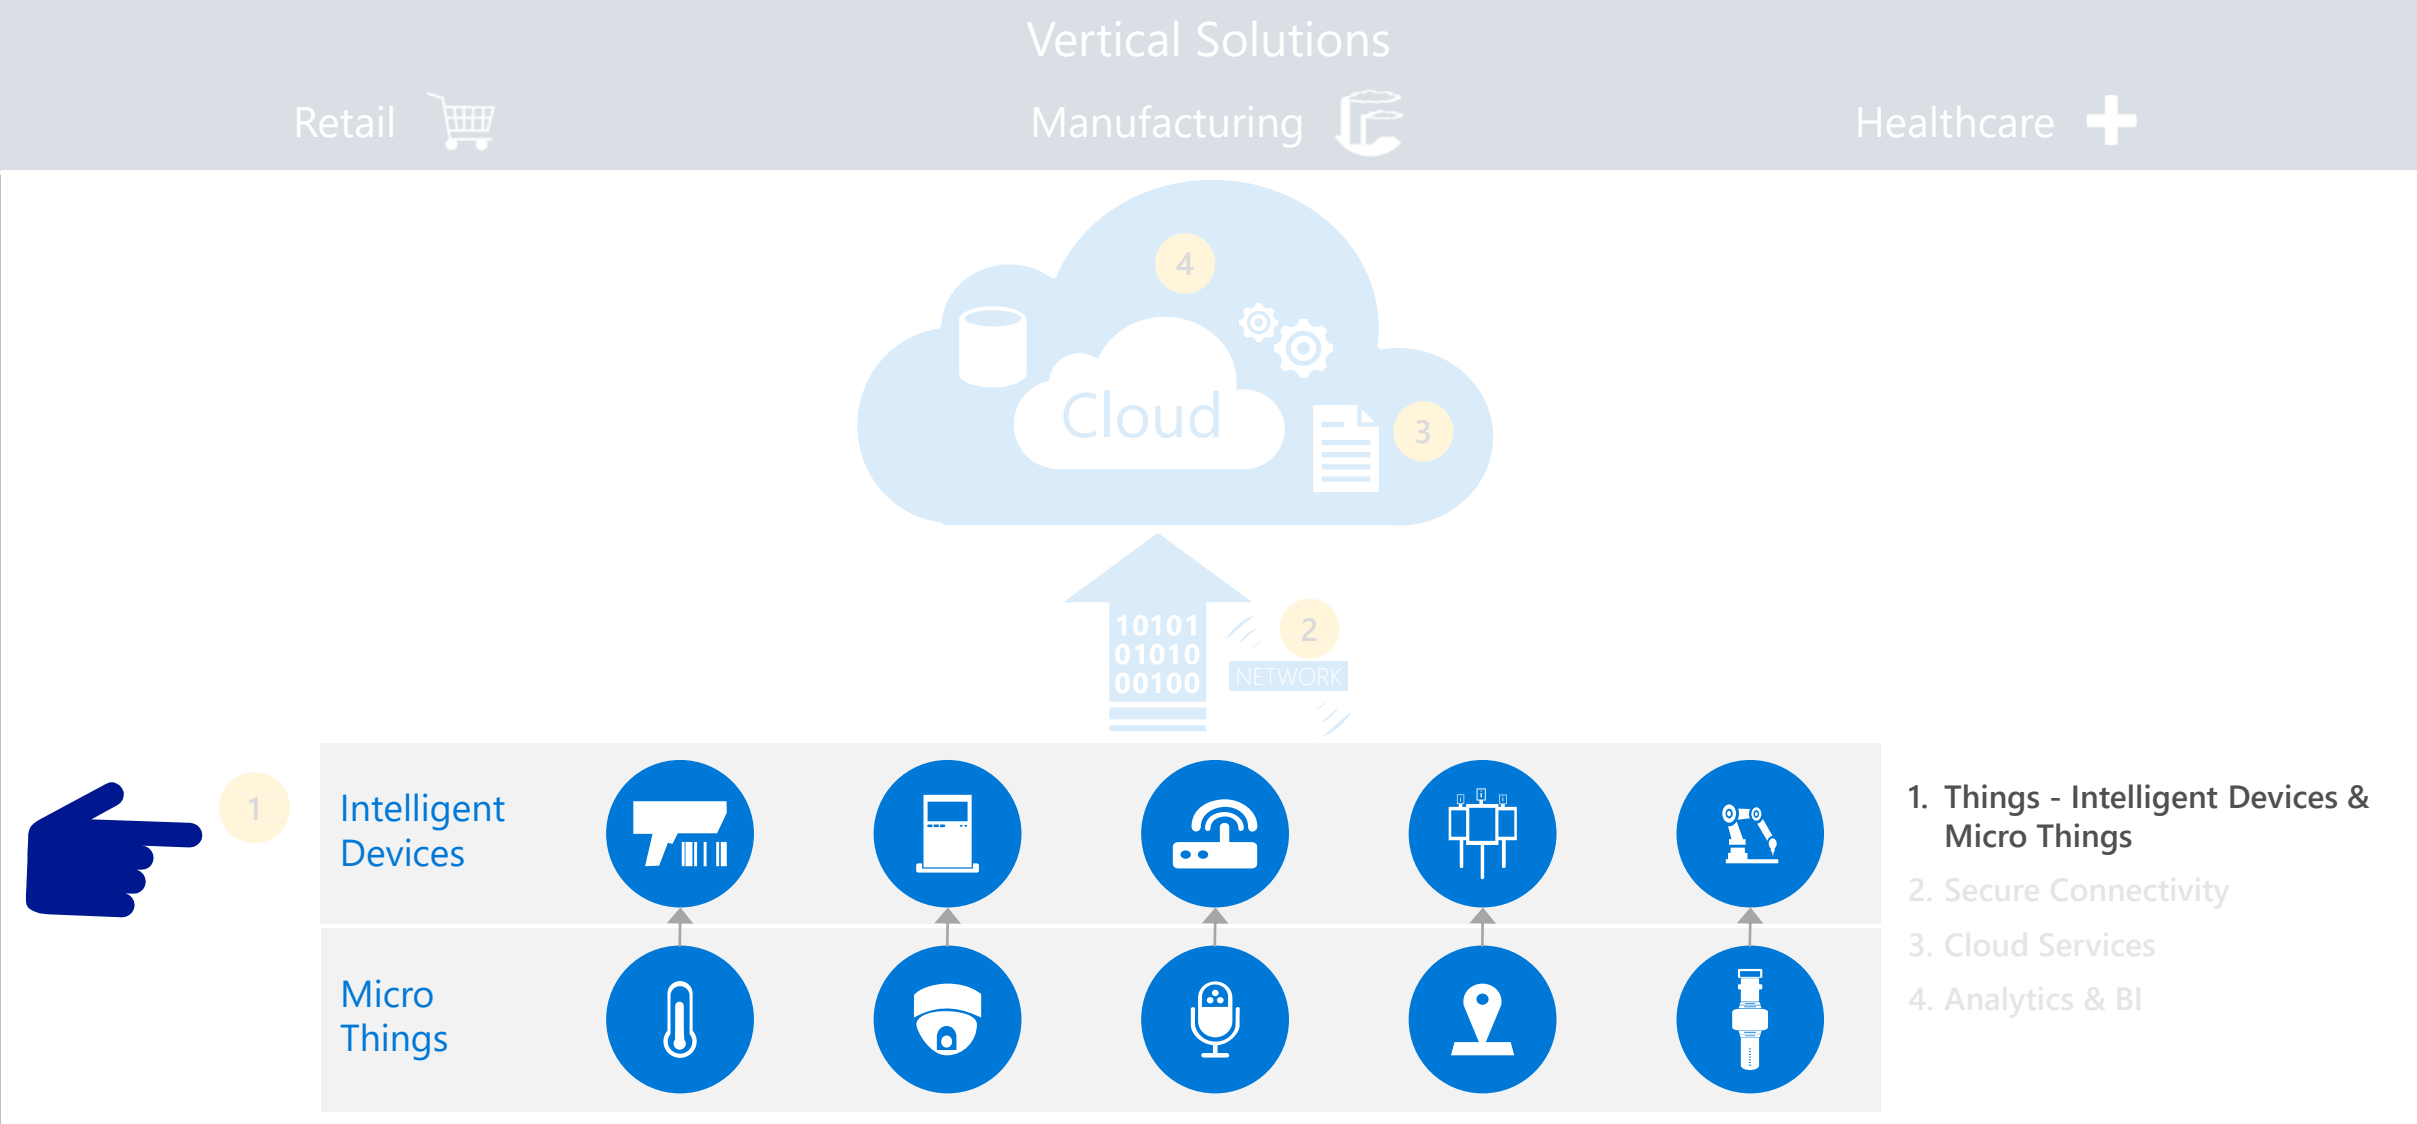

Internet of Things Architecture