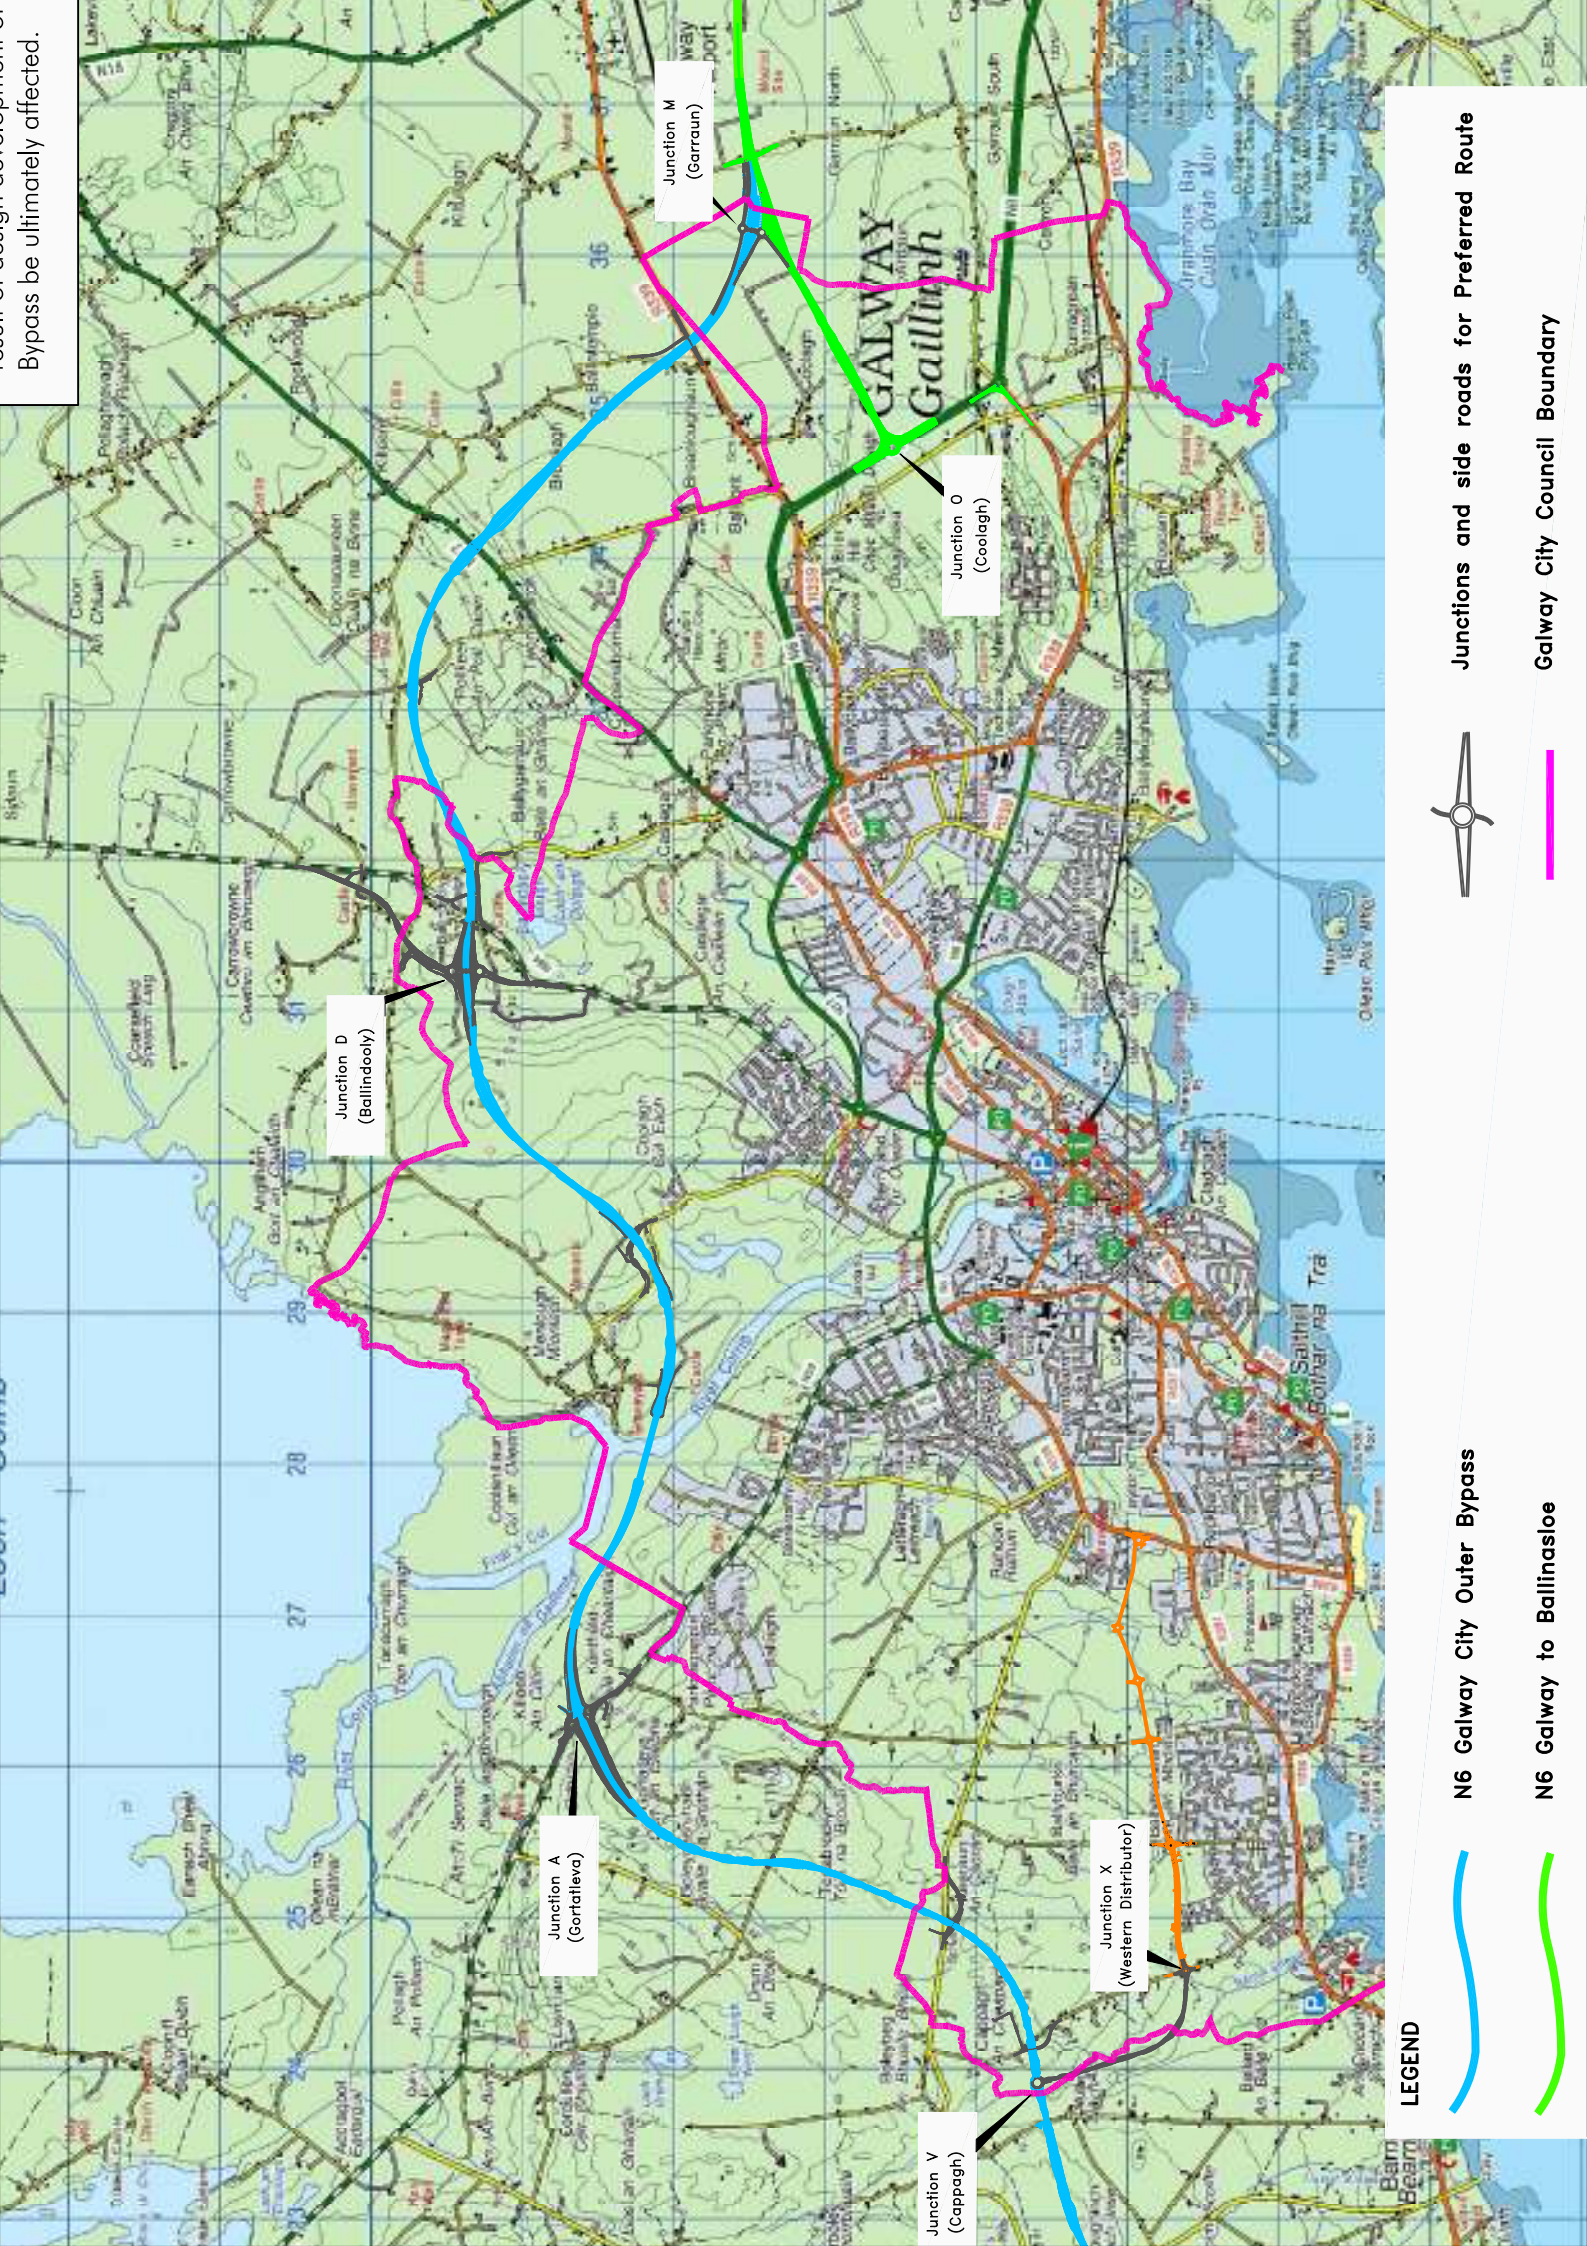

Bypass be ultimately affected.

Junction D  
(Ballindooly)

Junction A  
(Gortalewa)

Junction V  
(Cappagh)

Junction X  
(Western Distributor)

Junction M  
(Garraun)

Junction O  
(Coolagh)

LEGEND

N6 Galway City Outer Bypass

N6 Galway to Ballinasloe

Junctions and side roads for Preferred Route

Galway City Council Boundary