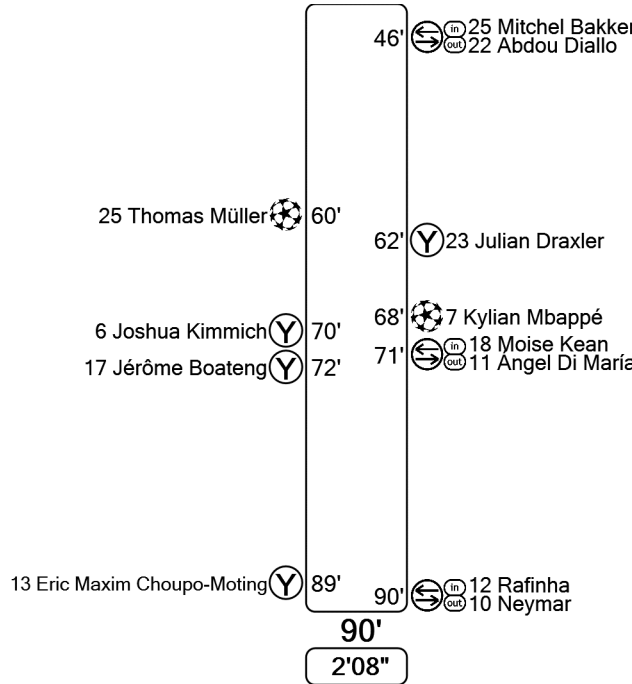

Referee: Antonio Mateu Lahoz (ESP)
Assistant referees: Iñigo Prieto (ESP), Roberto Díaz (ESP)
Fourth official: Xavier Estrada (ESP)
UEFA delegate: Christian Kofoed (DEN)

VAR: Alejandro Hernández (ESP)
Assistant VAR: Ricardo De Burgos (ESP)

Attendance: 0

Goal, Booked, Sent off, Substitution, Penalty, Own goal, Captain, Goalkeeper, Misses next match if booked

00:16:59CET 08 Apr 2021