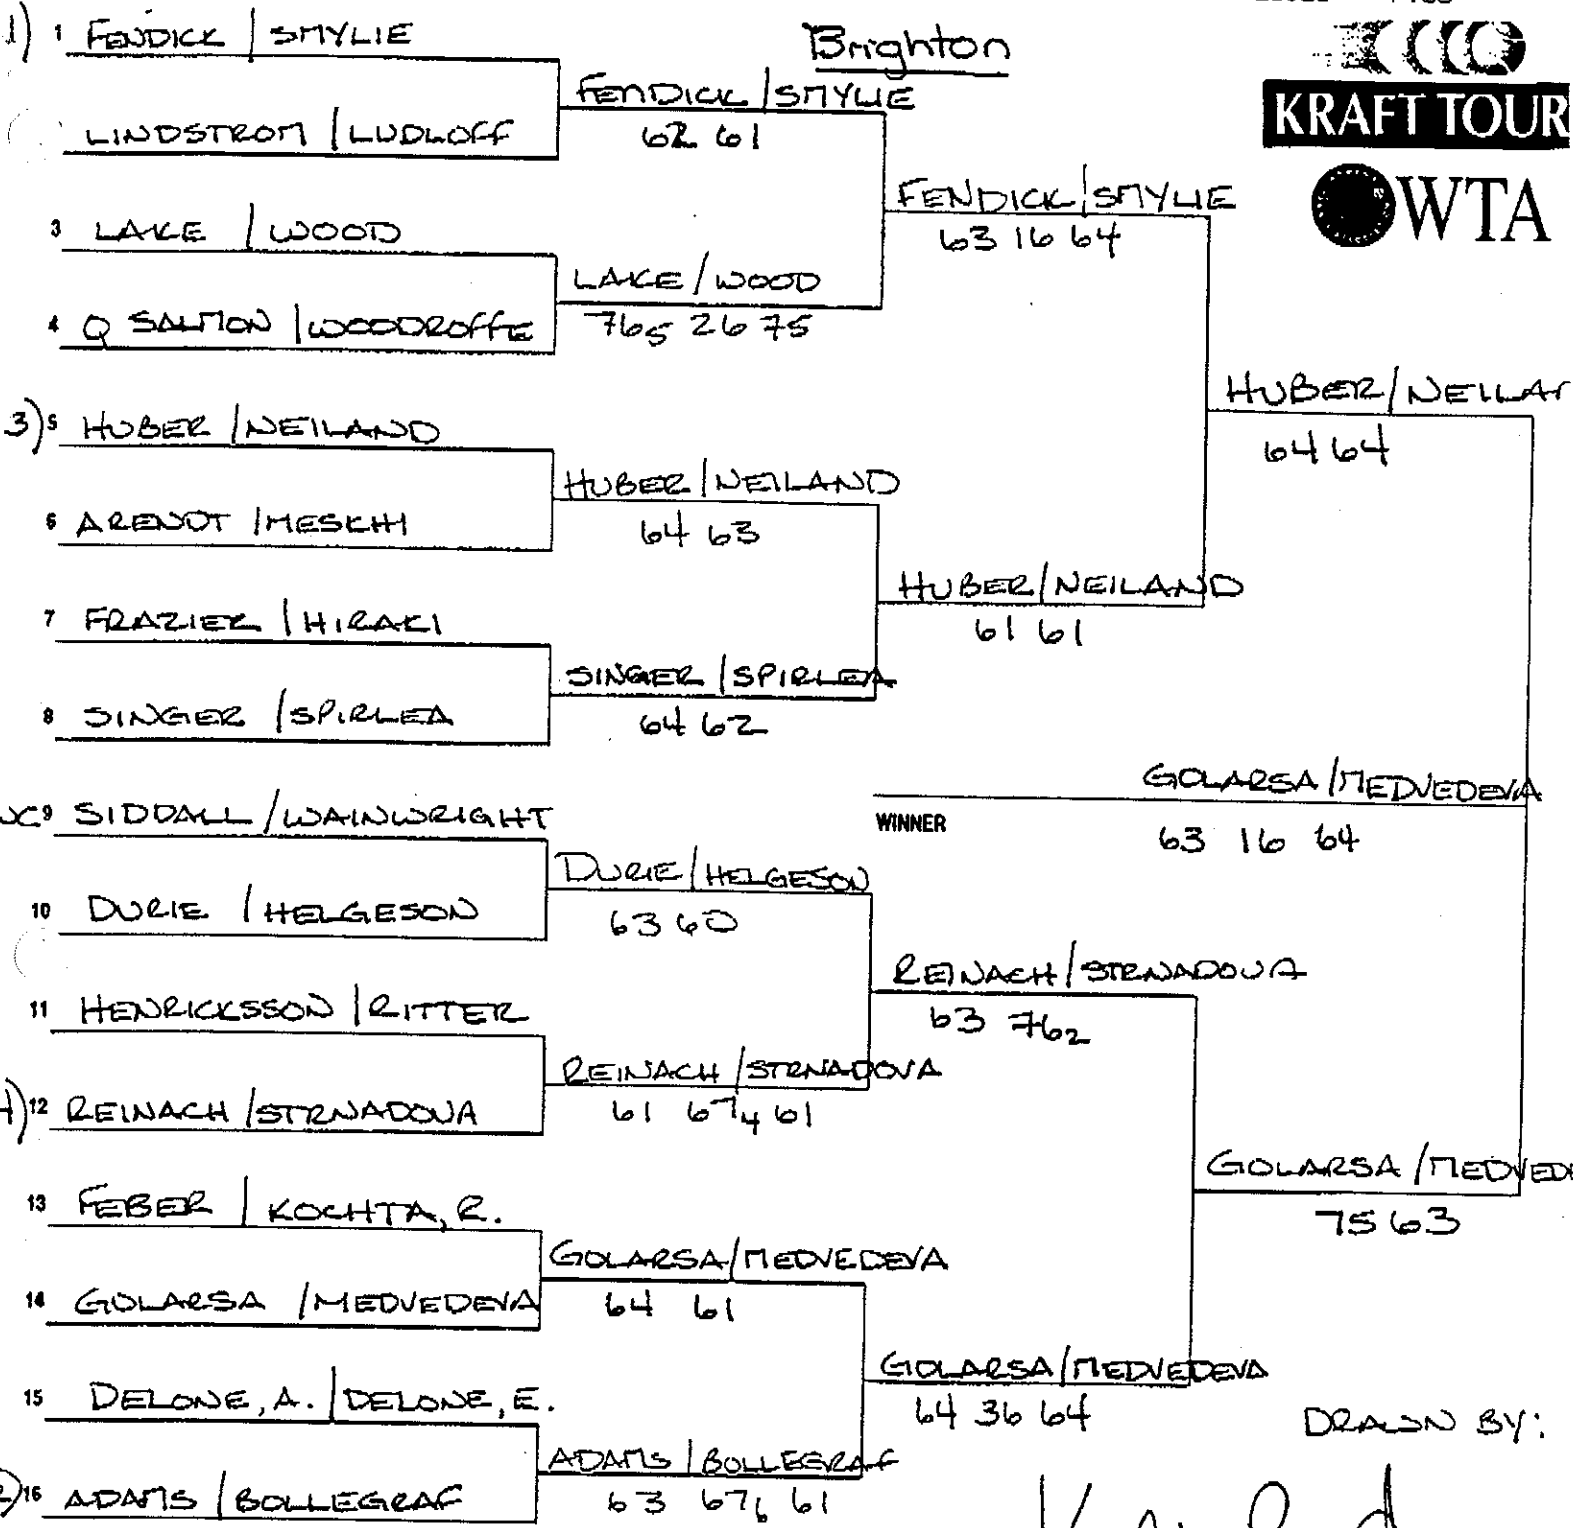

Tournament AUTOGLASS CLASSIC

City BRIGHTON, ENGLAND

Main Draw Date 19-24 OCT. '93

Qualifying Date 17-18 OCT. '93

Prize Money \$ 375,000

Draw 327/320/16D

Surface GRASS

Winner of this event feeds up into: \_\_\_\_\_

	PRIZE MONEY	KRAFT TOUR POINTS
WINNER	_____	_____
RUNNER-UP	_____	_____
3rd-4th	_____	_____
5th-8th	_____	_____
9th-16th	_____	_____
17th-32nd	_____	_____

- SEEDED PLAYERS
- NOVOTNA JANA
  - HUBER ANKE
  - PIERCE MARY
  - MALEEVA K.
  - FENDICK PATTY
  - NEILAND LARISA
  - MESHKI LEILA
  - HELGESON GINGER

**KRAFT TOUR**

DRAWN BY:

*Kraft Round*  
5052

Tournament Autoglass Classic  
 City Brighton, England  
 Draw Date 19 - 25<sup>th</sup> October.  
 Qualifying Date 17, 18<sup>th</sup> October  
 Prize Money \$375,000  
 Draw 32 32 16  
 Surface Supreme / Indoors

	PRIZE MONEY	KRAFT TOUR POINTS
WINNER	\$22,500	300
RUNNER-UP	11,250	210
3rd-4th	7,500	135
5th-8th	3,750	70
9th-16th	1,875	35

- SEEDED PLAYERS
- FENDICK / STYLIE
  - ADAMS / BOLLEGRAF
  - HUBER / NEILAND
  - REINACH / STRNADOVA