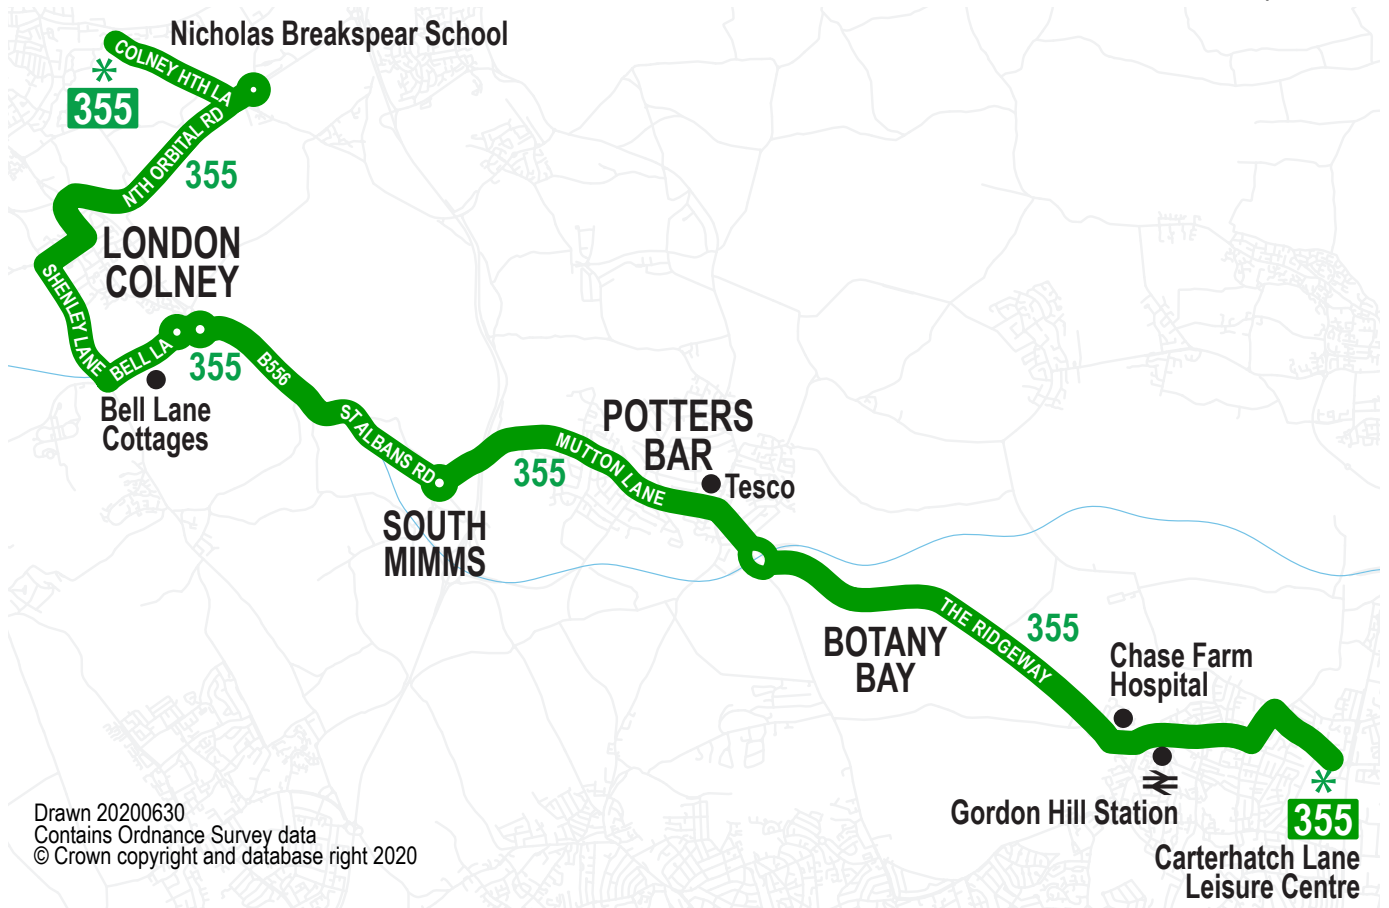

355

Carterhatch - Potters Bar - Oaklands

Schooldays*

Mondays to Fridays Schooldays

Carterhatch Lane Leisure Centre	0705
Forty Hall Myddelton Ave, Stop F	0708
Lancaster Rd Baker St, Hop Poles, Stop P	0712
Lavender Hill Chase Side, Stop R	0715
Gordon Hill Station  Stop A	0717
The Ridgeway Hadley Road, Stop Q	0719
Botany Bay Robin Hood PH	0722
Southgate Road Potty's Diner	0731
Potters Bar Tesco	0733
Mutton Lane Cranbourne Road	0738
South Mimms White Hart PH	0742
Southridge Packhorse Lane	0745
Bell Lane Cottages	0749
London Colney Kings Road, Shenley La	0754
London Colney High Street, Kings Road	0758
Oaklands Nicholas Breakspear School	0815
<hr/>	
Oaklands Nicholas Breakspear School	1522
London Colney High St, Leisure Centre	1529
London Colney Kings Road, Shenley La	1531
Bell Lane Cottages	1556
Southridge Packhorse Lane	1543
South Mimms White Hart PH	1546
Mutton Lane Cranbourne Road	1549
Potters Bar Tesco	1555
Southgate Road Potty's Diner	1557
Botany Bay Robin Hood PH	1603
Chase Farm Hospital Stop B	1606
Gordon Hill Station  Stop B	1608
Lavender Hill Chase Side, Stop D	1610
Lancaster Rd Baker St, Hop Poles, Stop G	1613
Forty Hall Myddelton Ave, Stop J	1617
Carterhatch Lane Leisure Centre	1622

No service on other days

September 2020

Drawn 20200630
Contains Ordnance Survey data
© Crown copyright and database right 2020

* This service is available to all passengers

sb_355_20200900 (20200820)