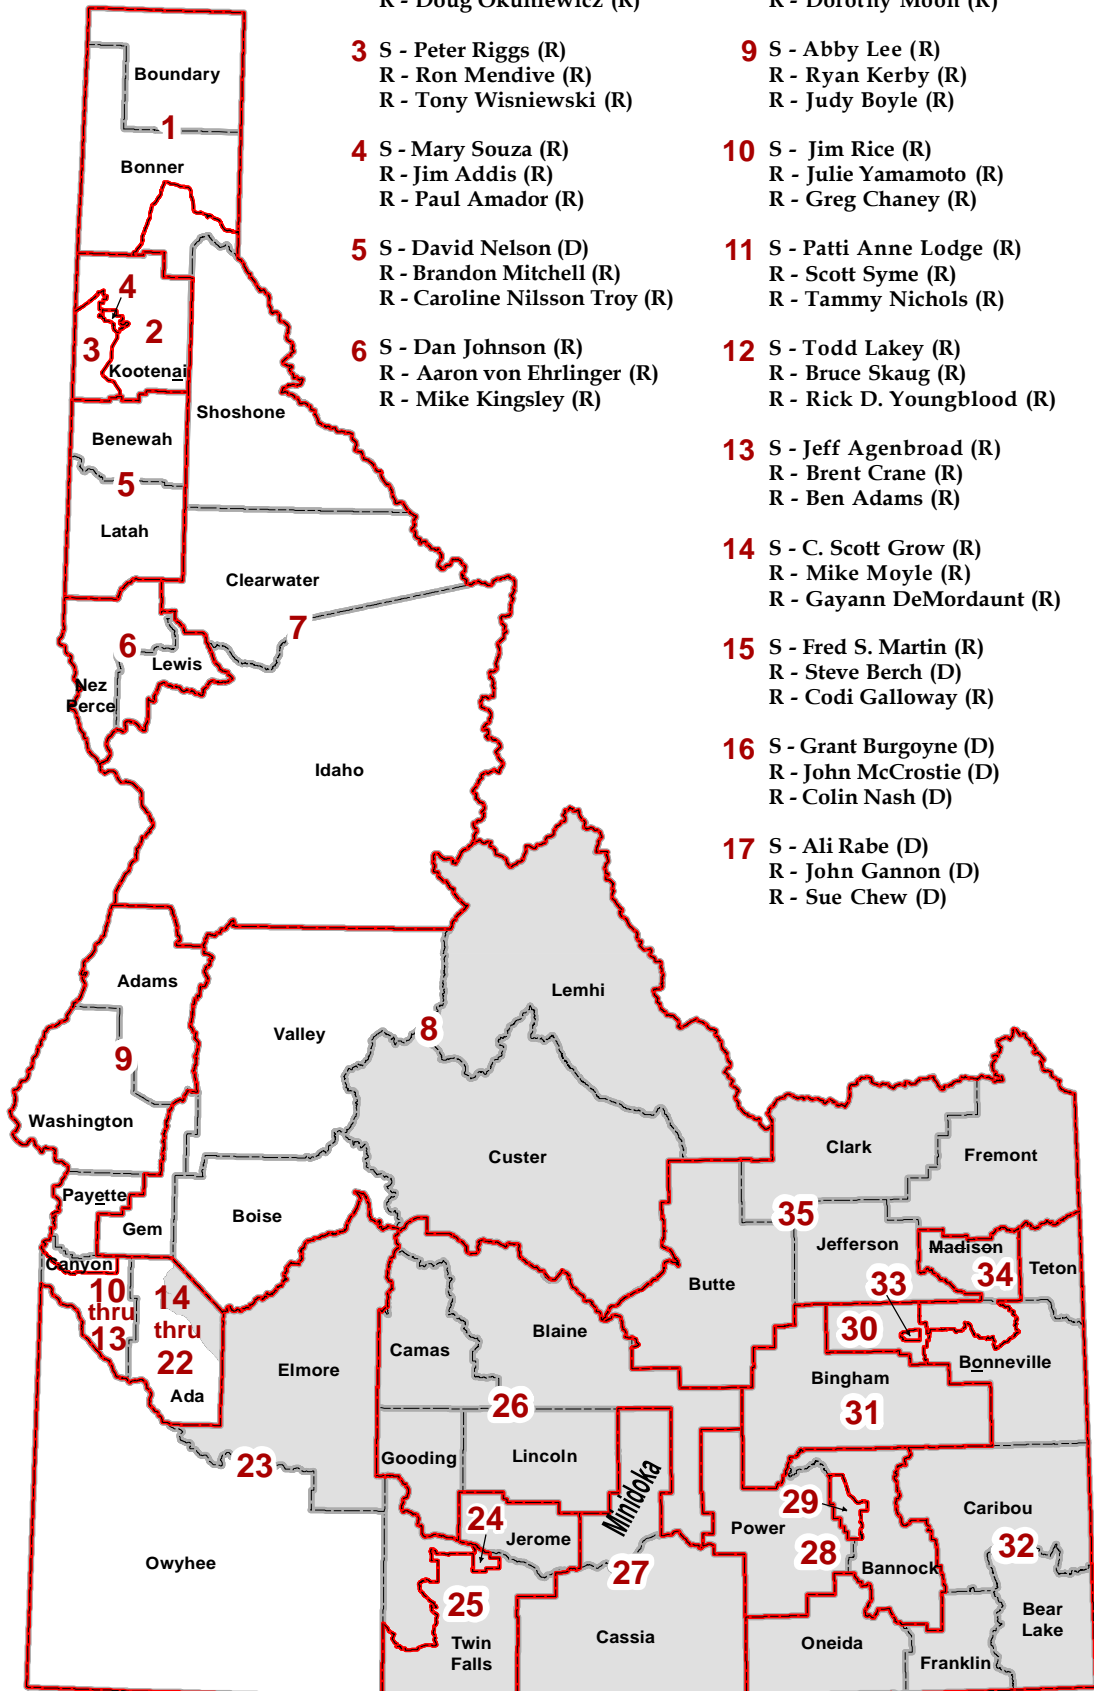

IDAHO STATE LEGISLATIVE MEMBERS

66th IDAHO STATE LEGISLATURE

FIRST REGULAR SESSION

SESSION BEGINS
JANUARY 11, 2021

Legend

- S - Senator
- R - Representative
- (D) Democrat
- (R) Republican
- State Legislative District Boundary
- State Legislative District Number
- 1st Congressional District
- 2nd Congressional District
- County Boundary